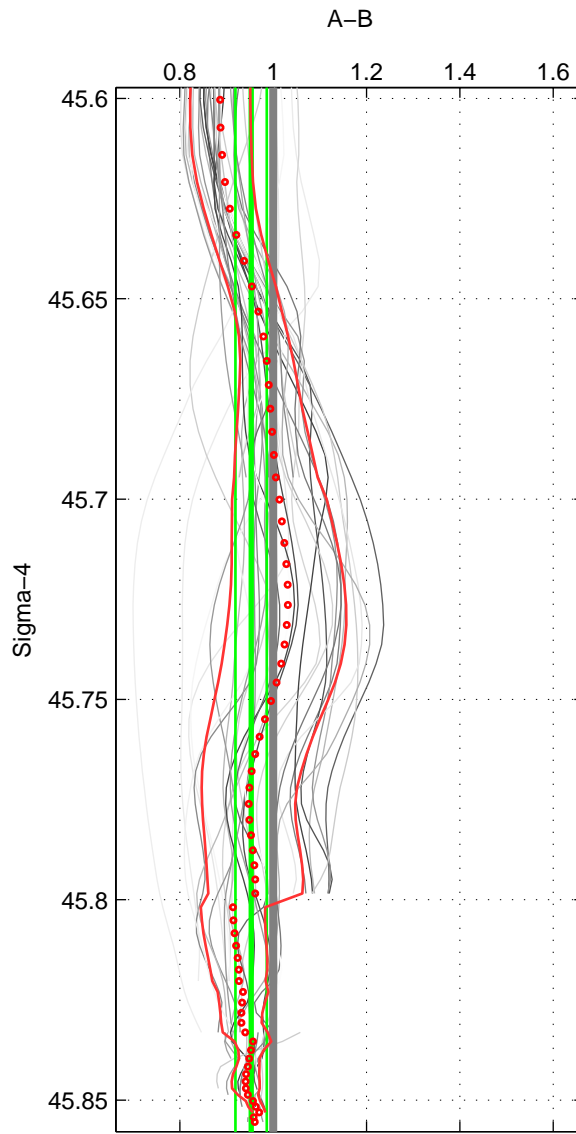

Cruise A (red). Date: Aug 1993 Cruisename: 251-33MW19930704.1

Cruise B (blue). Date: Jun 2004 Cruisename: 275-35TH20040604

\*\*\* "Favourite" values are means of spaces 1 2 3.

	Offset	O.StDev	Ratio	R.Stdev	Rating
SIGMA:	-1.122	0.980	0.953	0.034	5
THETA:	-0.761	1.020	0.976	0.028	5
DEPTH:	-0.478	1.125	0.996	0.030	5
FAV. :	-0.787	1.042	0.975	0.030	5

Profiles of A: 5  
 Profiles of B: 18  
 Diff profs : 35  
 WMoffset (A-B): -1.1217  
 WMoffset stdev: 0.98037  
 WMratio (A/B): 0.9526  
 WMratio stdev: 0.033552

Quality (1-5): 5

Profiles of A: 5  
 Profiles of B: 18  
 Diff profs : 35  
 WMoffset (A-B): -0.76133  
 WMoffset stdev: 1.0203  
 WMratio (A/B): 0.97644  
 WMratio stdev: 0.027826

Quality (1-5): 5

Profiles of A: 5  
 Profiles of B: 18  
 Diff profs : 35  
 WMoffset (A-B): -0.47828  
 WMoffset stdev: 1.1254  
 WMratio (A/B): 0.99618  
 WMratio stdev: 0.029536

Quality (1-5): 5