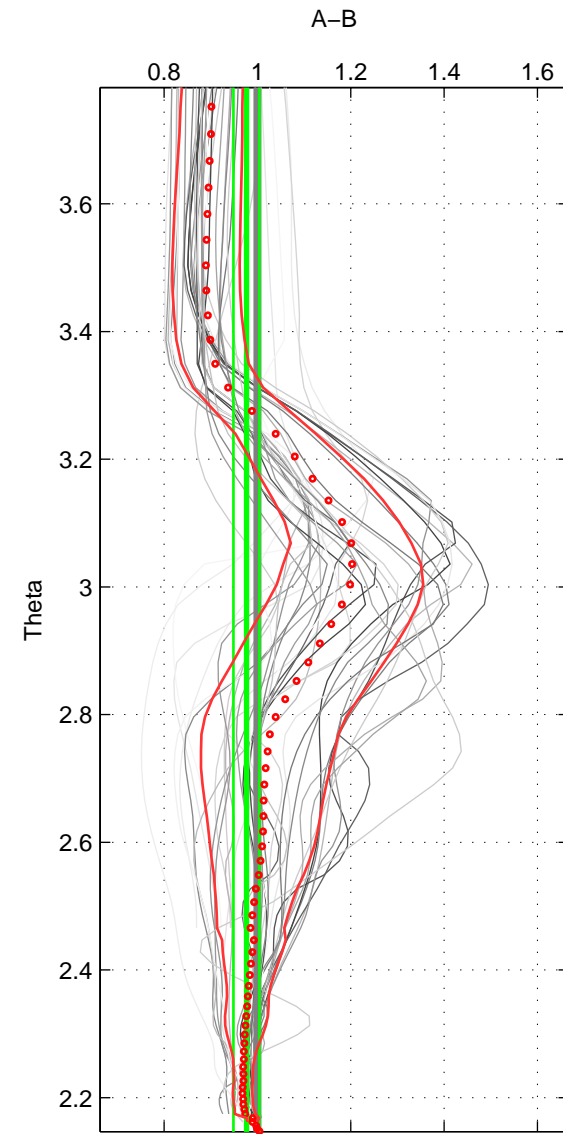

Cruise A (red). Date: Aug 1993 Cruisename: 251-33MW19930704.1

Cruise B (blue). Date: Jun 2004 Cruisename: 275-35TH20040604

\*\*\* "Favourite" values are means of spaces 1 2 3.

	Offset	O.StDev	Ratio	R.Stdev	Rating
SIGMA:	-1.122	0.980	0.953	0.034	5
THETA:	-0.761	1.020	0.976	0.028	5
DEPTH:	-0.478	1.125	0.996	0.030	5
FAV. :	-0.787	1.042	0.975	0.030	5

Profiles of A: 5  
 Profiles of B: 18  
 Diff profs : 35  
 WMoffset (A-B): -1.1217  
 WMoffset stdev: 0.98037  
 WMratio (A/B): 0.9526  
 WMratio stdev: 0.033552

Quality (1-5): 5

Profiles of A: 5  
 Profiles of B: 18  
 Diff profs : 35  
 WMoffset (A-B): -0.76133  
 WMoffset stdev: 1.0203  
 WMratio (A/B): 0.97644  
 WMratio stdev: 0.027826

Quality (1-5): 5

Profiles of A: 5  
 Profiles of B: 18  
 Diff profs : 35  
 WMoffset (A-B): -0.47828  
 WMoffset stdev: 1.1254  
 WMratio (A/B): 0.99618  
 WMratio stdev: 0.029536

Quality (1-5): 5