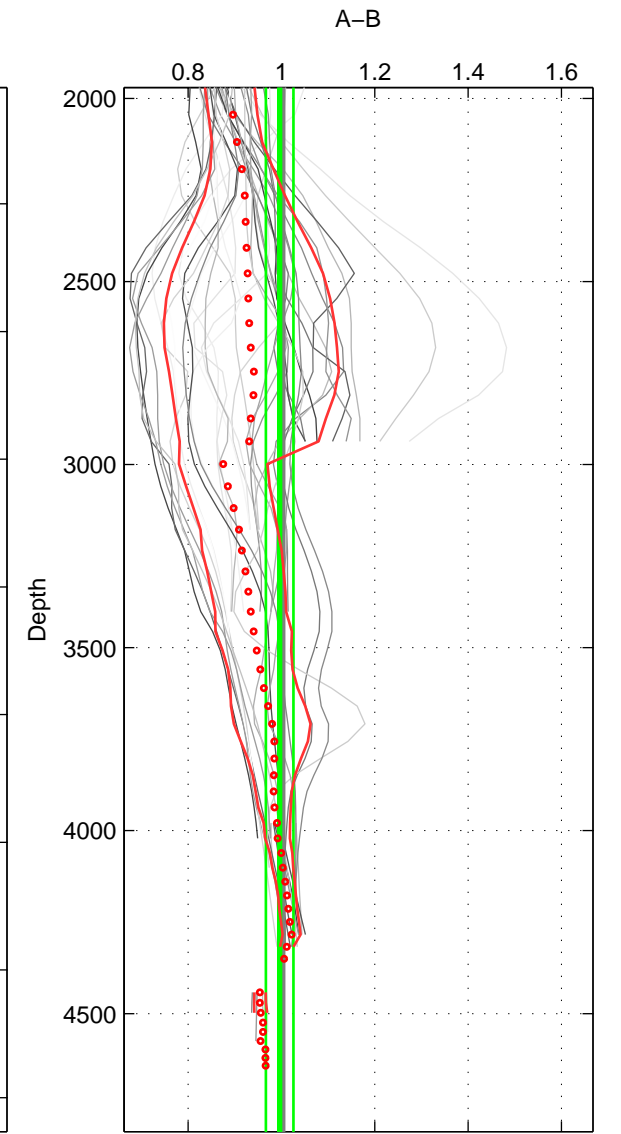

Cruise A (red). Date: Aug 1993 Cruisename: 251-33MW19930704.1

Cruise B (blue). Date: Jun 2004 Cruisename: 275-35TH20040604

\*\*\* "Favourite" values are means of spaces 1 2 3.

	Offset	O.StDev	Ratio	R.Stdev	Rating
SIGMA:	-1.122	0.980	0.953	0.034	5
THETA:	-0.761	1.020	0.976	0.028	5
DEPTH:	-0.478	1.125	0.996	0.030	5
FAV. :	-0.787	1.042	0.975	0.030	5

Profiles of A: 5  
 Profiles of B: 18  
 Diff profs : 35  
 WMoffset (A-B): -1.1217  
 WMoffset stdev: 0.98037  
 WMratio (A/B): 0.9526  
 WMratio stdev: 0.033552

Quality (1-5): 5

Profiles of A: 5  
 Profiles of B: 18  
 Diff profs : 35  
 WMoffset (A-B): -0.76133  
 WMoffset stdev: 1.0203  
 WMratio (A/B): 0.97644  
 WMratio stdev: 0.027826

Quality (1-5): 5

Profiles of A: 5  
 Profiles of B: 18  
 Diff profs : 35  
 WMoffset (A-B): -0.47828  
 WMoffset stdev: 1.1254  
 WMratio (A/B): 0.99618  
 WMratio stdev: 0.029536

Quality (1-5): 5