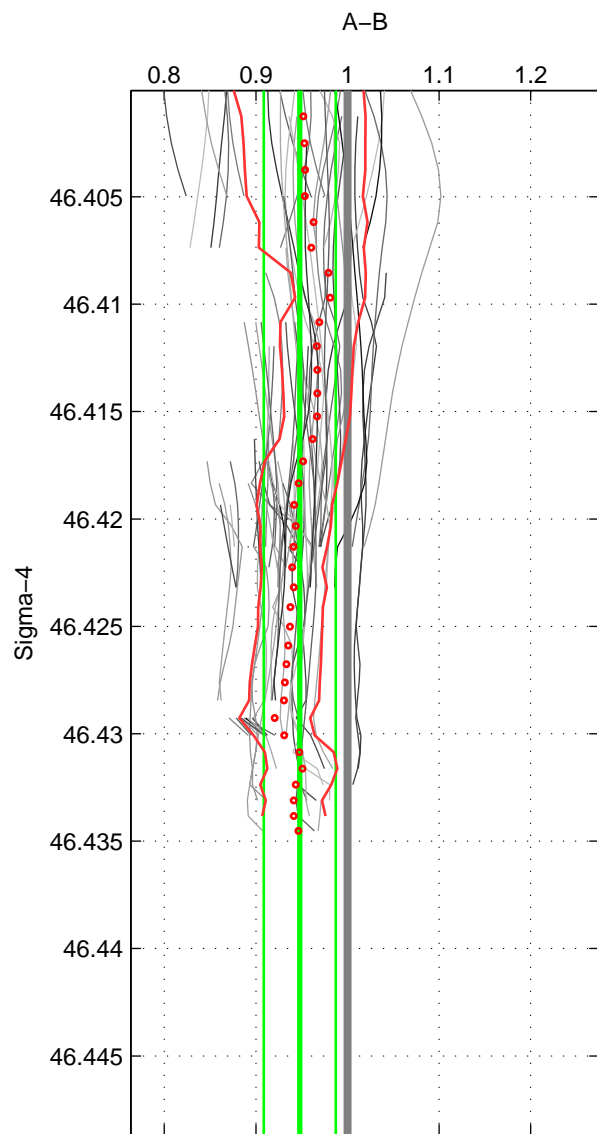

Cruise A (red). Date: Mar 1982 Cruisename: 23-18HU19820228

Cruise B (blue). Date: Aug 1993 Cruisename: 87-58JH19930730

*** "Favourite" values are means of spaces 1 2 3.

	Offset	O.StDev	Ratio	R.Stdev	Rating
SIGMA:	-0.561	0.434	0.948	0.039	5
THETA:	-0.814	0.428	0.925	0.038	5
DEPTH:	-1.040	0.114	0.909	0.010	5
FAV. :	-0.805	0.326	0.927	0.029	5

Profiles of A: 38
 Profiles of B: 8
 Diff profs : 69
 WMoffset (A-B): -0.56149
 WMoffset stdev: 0.43439
 WMratio (A/B): 0.94787
 WMratio stdev: 0.039213

Quality (1-5): 5

Profiles of A: 38
 Profiles of B: 8
 Diff profs : 64
 WMoffset (A-B): -0.81354
 WMoffset stdev: 0.42806
 WMratio (A/B): 0.92539
 WMratio stdev: 0.038493

Quality (1-5): 5

Profiles of A: 38
 Profiles of B: 8
 Diff profs : 69
 WMoffset (A-B): -1.0397
 WMoffset stdev: 0.11434
 WMratio (A/B): 0.90869
 WMratio stdev: 0.0098372

Quality (1-5): 5