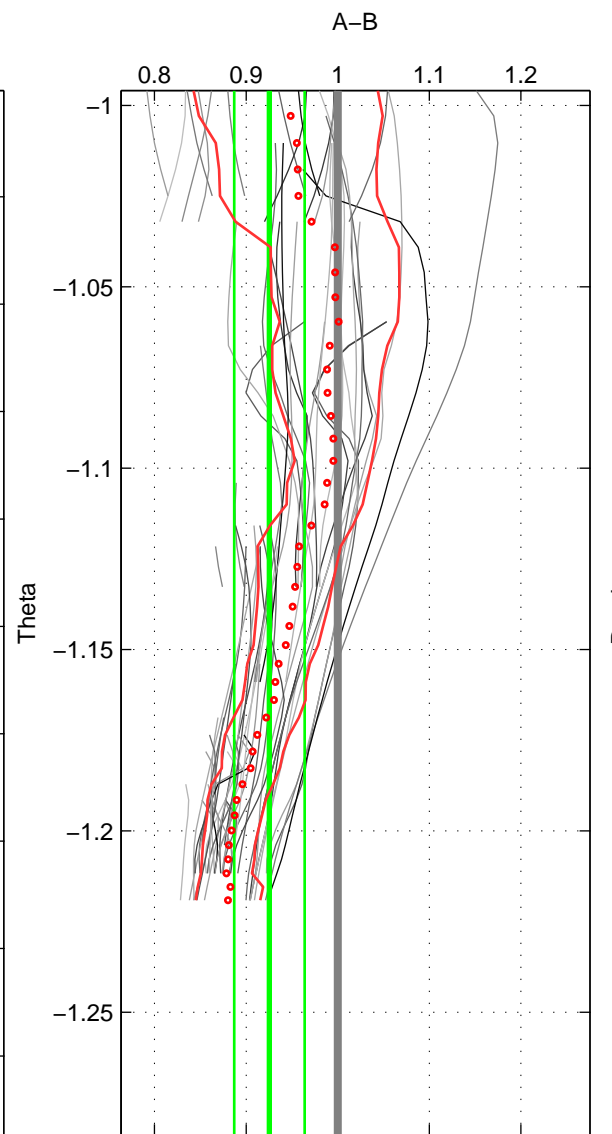

Cruise A (red). Date: Mar 1982 Cruisename: 23-18HU19820228

Cruise B (blue). Date: Aug 1993 Cruisename: 87-58JH19930730

*** "Favourite" values are means of spaces 1 2 3.

	Offset	O.StDev	Ratio	R.Stdev	Rating
SIGMA:	-0.561	0.434	0.948	0.039	5
THETA:	-0.814	0.428	0.925	0.038	5
DEPTH:	-1.040	0.114	0.909	0.010	5
FAV. :	-0.805	0.326	0.927	0.029	5

Profiles of A: 38
 Profiles of B: 8
 Diff profs : 69
 WMoffset (A-B): -0.56149
 WMoffset stdev: 0.43439
 WMratio (A/B): 0.94787
 WMratio stdev: 0.039213

Quality (1-5): 5

Profiles of A: 38
 Profiles of B: 8
 Diff profs : 64
 WMoffset (A-B): -0.81354
 WMoffset stdev: 0.42806
 WMratio (A/B): 0.92539
 WMratio stdev: 0.038493

Quality (1-5): 5

Profiles of A: 38
 Profiles of B: 8
 Diff profs : 69
 WMoffset (A-B): -1.0397
 WMoffset stdev: 0.11434
 WMratio (A/B): 0.90869
 WMratio stdev: 0.0098372

Quality (1-5): 5