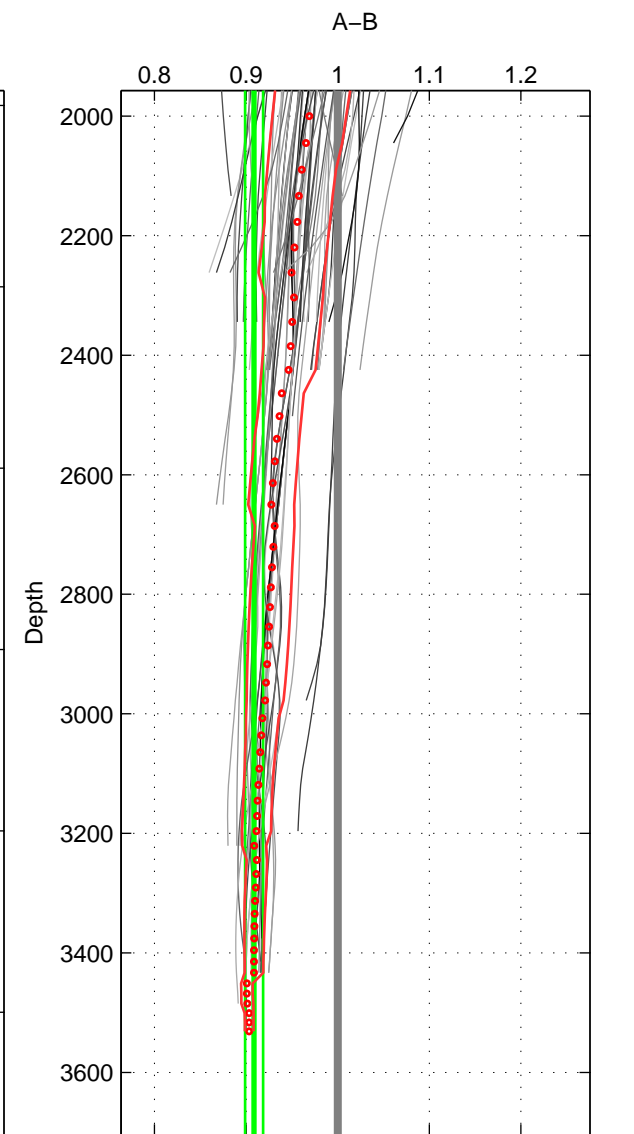

Cruise A (red). Date: Mar 1982 Cruisename: 23-18HU19820228

Cruise B (blue). Date: Aug 1993 Cruisename: 87-58JH19930730

*** "Favourite" values are means of spaces 1 2 3.

	Offset	O.StDev	Ratio	R.Stdev	Rating
SIGMA:	-0.561	0.434	0.948	0.039	5
THETA:	-0.814	0.428	0.925	0.038	5
DEPTH:	-1.040	0.114	0.909	0.010	5
FAV. :	-0.805	0.326	0.927	0.029	5

Profiles of A: 38
 Profiles of B: 8
 Diff profs : 69
 WMoffset (A-B): -0.56149
 WMoffset stdev: 0.43439
 WMratio (A/B): 0.94787
 WMratio stdev: 0.039213

Quality (1-5): 5

Profiles of A: 38
 Profiles of B: 8
 Diff profs : 64
 WMoffset (A-B): -0.81354
 WMoffset stdev: 0.42806
 WMratio (A/B): 0.92539
 WMratio stdev: 0.038493

Quality (1-5): 5

Profiles of A: 38
 Profiles of B: 8
 Diff profs : 69
 WMoffset (A-B): -1.0397
 WMoffset stdev: 0.11434
 WMratio (A/B): 0.90869
 WMratio stdev: 0.0098372

Quality (1-5): 5