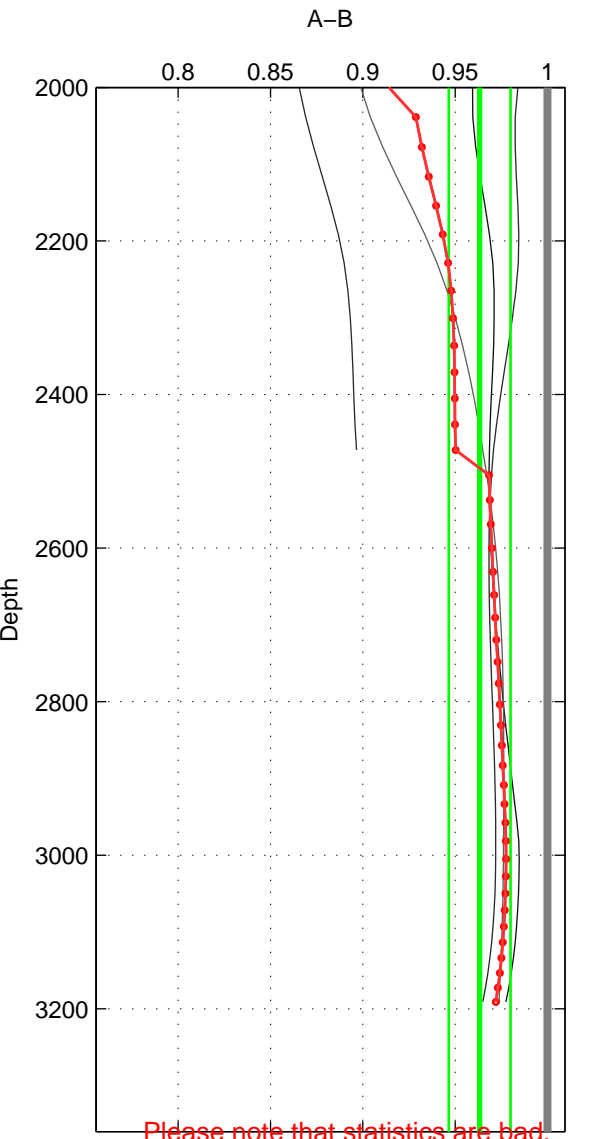

Cruise A (red). Date: Sep 1992 Cruisename: 21-18HS19920920

Cruise B (blue). Date: Aug 2007 Cruisename: 45-18SN20070726

\*\*\* "Favourite" values are means of spaces 1 2 3.

	Offset	O.StDev	Ratio	R.Stdev	Rating
SIGMA:	-1.015	0.296	0.915	0.028	2
THETA:	-2.223	0.575	0.829	0.038	2
DEPTH:	-0.481	0.199	0.963	0.017	2
FAV.:	-1.240	0.357	0.902	0.028	2

Please note that statistics are bad.

Profiles of A: 1  
 Profiles of B: 5  
 Diff profs : 5  
 WMoffset (A-B): -1.0154  
 WMoffset stdev: 0.29577  
 WMratio (A/B): 0.91464  
 WMratio stdev: 0.028434

Quality (1-5): 2

Please note that statistics are bad.

Profiles of A: 1  
 Profiles of B: 4  
 Diff profs : 4  
 WMoffset (A-B): -2.2234  
 WMoffset stdev: 0.57507  
 WMratio (A/B): 0.82888  
 WMratio stdev: 0.038328

Quality (1-5): 2

Please note that statistics are bad.

Profiles of A: 1  
 Profiles of B: 5  
 Diff profs : 5  
 WMoffset (A-B): -0.48056  
 WMoffset stdev: 0.1995  
 WMratio (A/B): 0.96326  
 WMratio stdev: 0.016699

Quality (1-5): 2