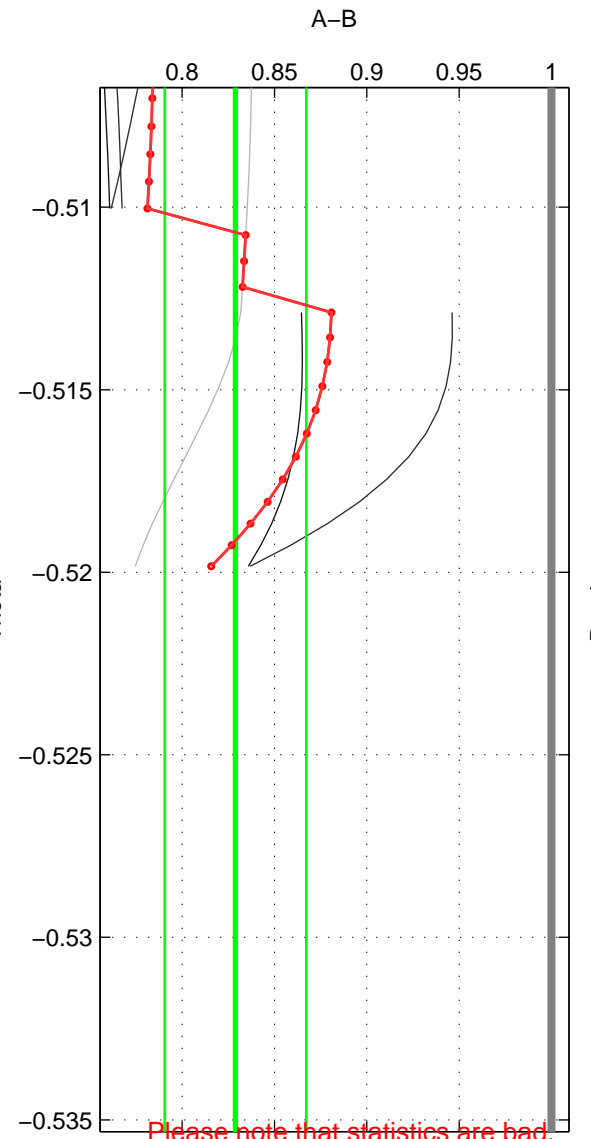

Cruise A (red). Date: Sep 1992 Cruisename: 21-18HS19920920

Cruise B (blue). Date: Aug 2007 Cruisename: 45-18SN20070726

\*\*\* "Favourite" values are means of spaces 1 2 3.

	Offset	O.StDev	Ratio	R.Stdev	Rating
SIGMA:	-1.015	0.296	0.915	0.028	2
THETA:	-2.223	0.575	0.829	0.038	2
DEPTH:	-0.481	0.199	0.963	0.017	2
FAV.:	-1.240	0.357	0.902	0.028	2

Please note that statistics are bad.

Profiles of A: 1  
 Profiles of B: 5  
 Diff profs : 5  
 WMoffset (A-B): -1.0154  
 WMoffset stdev: 0.29577  
 WMratio (A/B): 0.91464  
 WMratio stdev: 0.028434

Quality (1-5): 2

Please note that statistics are bad.

Profiles of A: 1  
 Profiles of B: 4  
 Diff profs : 4  
 WMoffset (A-B): -2.2234  
 WMoffset stdev: 0.57507  
 WMratio (A/B): 0.82888  
 WMratio stdev: 0.038328

Quality (1-5): 2

Please note that statistics are bad.

Profiles of A: 1  
 Profiles of B: 5  
 Diff profs : 5  
 WMoffset (A-B): -0.48056  
 WMoffset stdev: 0.1995  
 WMratio (A/B): 0.96326  
 WMratio stdev: 0.016699

Quality (1-5): 2