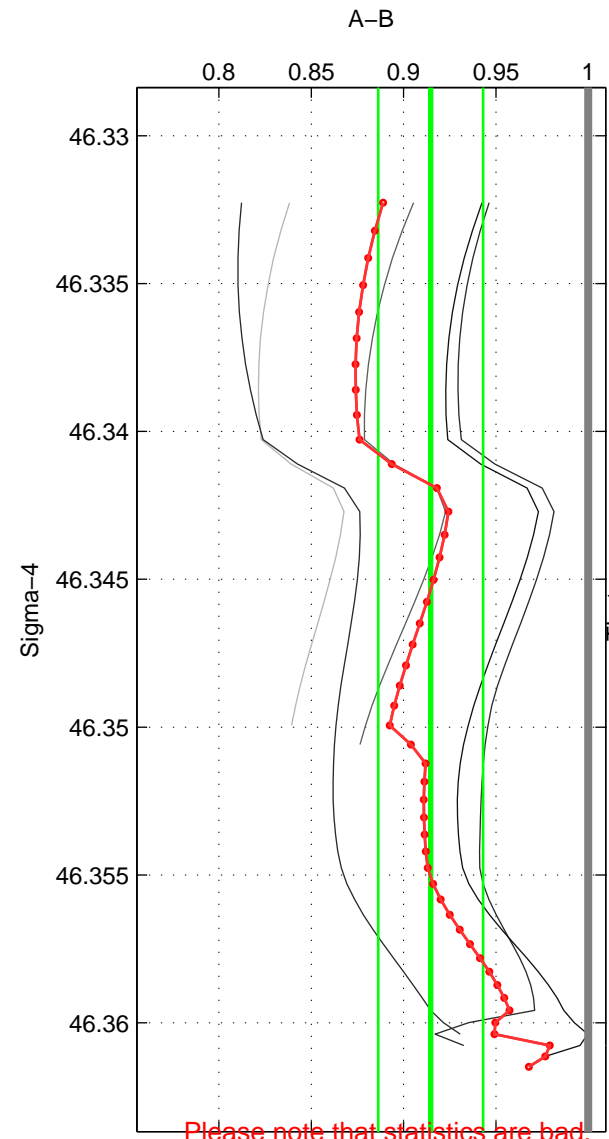

Cruise A (red). Date: Sep 1992 Cruisename: 21-18HS19920920

Cruise B (blue). Date: Aug 2007 Cruisename: 45-18SN20070726

\*\*\* "Favourite" values are means of spaces 1 2 3.

	Offset	O.StDev	Ratio	R.Stdev	Rating
SIGMA:	-1.015	0.296	0.915	0.028	2
THETA:	-2.223	0.575	0.829	0.038	2
DEPTH:	-0.481	0.199	0.963	0.017	2
FAV.:	-1.240	0.357	0.902	0.028	2

Please note that statistics are bad.

Profiles of A: 1  
 Profiles of B: 5  
 Diff profs : 5  
 WMoffset (A-B): -1.0154  
 WMoffset stdev: 0.29577  
 WMratio (A/B): 0.91464  
 WMratio stdev: 0.028434

Quality (1-5): 2

Please note that statistics are bad.

Profiles of A: 1  
 Profiles of B: 4  
 Diff profs : 4  
 WMoffset (A-B): -2.2234  
 WMoffset stdev: 0.57507  
 WMratio (A/B): 0.82888  
 WMratio stdev: 0.038328

Quality (1-5): 2

Please note that statistics are bad.

Profiles of A: 1  
 Profiles of B: 5  
 Diff profs : 5  
 WMoffset (A-B): -0.48056  
 WMoffset stdev: 0.1995  
 WMratio (A/B): 0.96326  
 WMratio stdev: 0.016699

Quality (1-5): 2