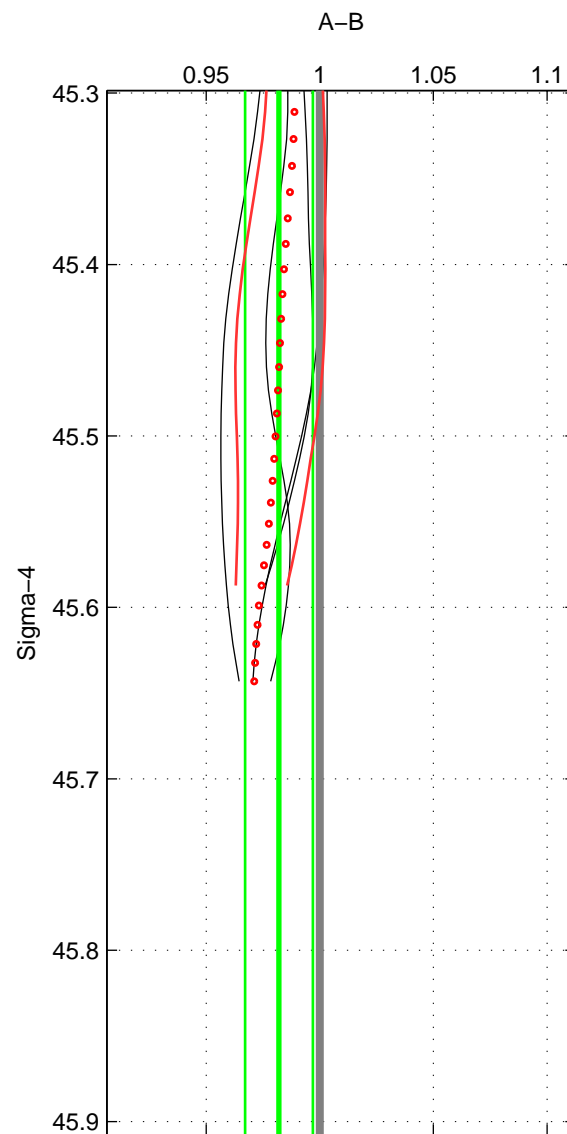

Cruise A (red). Date: Oct 1999 Cruisename: 688-49UP19990917

Cruise B (blue). Date: Feb 2006 Cruisename: 710-49UP20060113

\*\*\* "Favourite" values are those of space 2.

	Offset	O.StDev	Ratio	R.Stdev	Rating
SIGMA:	-2.122	1.770	0.982	0.015	4
THETA:	-3.880	1.488	0.971	0.011	5
DEPTH:	-3.906	0.367	0.969	0.003	3
FAV.:	-3.880	1.488	0.971	0.011	5

Profiles of A: 10  
 Profiles of B: 10  
 Diff profs: 4  
 WMoffset (A-B): -2.1224  
 WMoffset stdev: 1.7705  
 WMratio (A/B): 0.98203  
 WMratio stdev: 0.014927

Quality (1-5): 4

Profiles of A: 23  
 Profiles of B: 29  
 Diff profs: 60  
 WMoffset (A-B): -3.8802  
 WMoffset stdev: 1.4882  
 WMratio (A/B): 0.97111  
 WMratio stdev: 0.010579

Quality (1-5): 5

Profiles of A: 23  
 Profiles of B: 29  
 Diff profs: 60  
 WMoffset (A-B): -3.9062  
 WMoffset stdev: 0.36732  
 WMratio (A/B): 0.96948  
 WMratio stdev: 0.0028555

Quality (1-5): 3

Please note that statistics are bad.