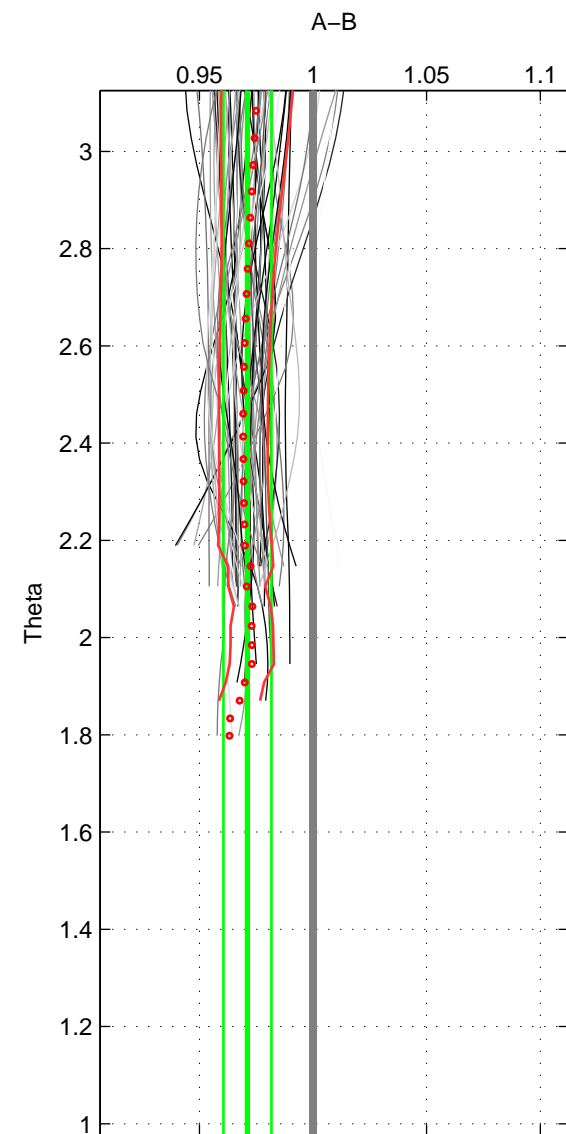

Cruise A (red). Date: Oct 1999 Cruisename: 688-49UP19990917

Cruise B (blue). Date: Feb 2006 Cruisename: 710-49UP20060113

\*\*\* "Favourite" values are those of space 2.

	Offset	O.StDev	Ratio	R.Stdev	Rating
SIGMA:	-2.122	1.770	0.982	0.015	4
THETA:	-3.880	1.488	0.971	0.011	5
DEPTH:	-3.906	0.367	0.969	0.003	3
FAV.:	-3.880	1.488	0.971	0.011	5

Profiles of A: 10  
 Profiles of B: 10  
 Diff profs: 4  
 WMoffset (A-B): -2.1224  
 WMoffset stdev: 1.7705  
 WMratio (A/B): 0.98203  
 WMratio stdev: 0.014927

Quality (1-5): 4

Profiles of A: 23  
 Profiles of B: 29  
 Diff profs: 60  
 WMoffset (A-B): -3.8802  
 WMoffset stdev: 1.4882  
 WMratio (A/B): 0.97111  
 WMratio stdev: 0.010579

Quality (1-5): 5

Profiles of A: 23  
 Profiles of B: 29  
 Diff profs: 60  
 WMoffset (A-B): -3.9062  
 WMoffset stdev: 0.36732  
 WMratio (A/B): 0.96948  
 WMratio stdev: 0.0028555

Quality (1-5): 3

Please note that statistics are bad.