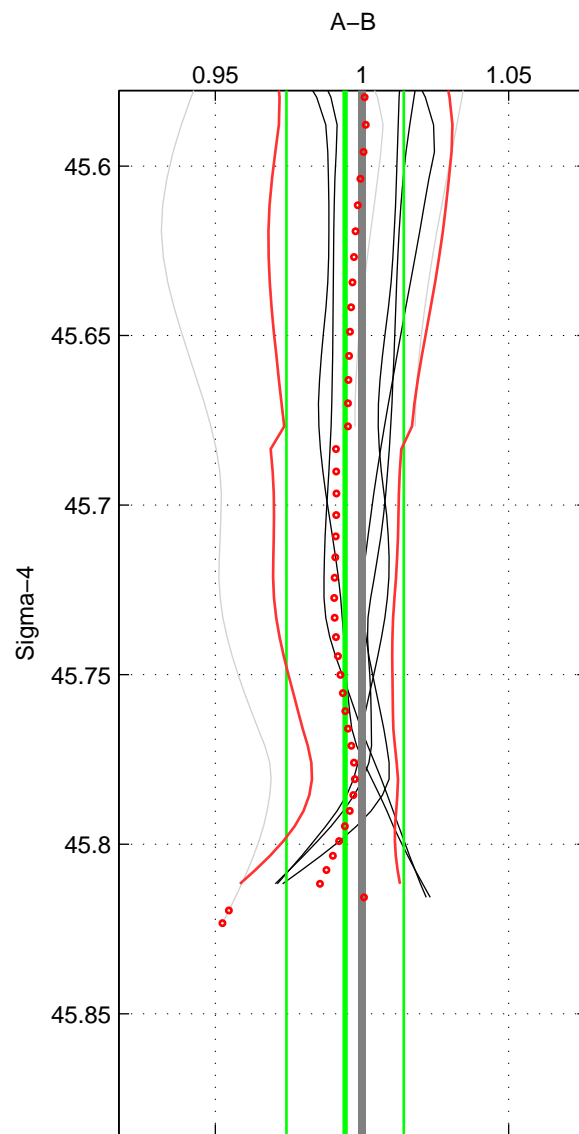

Cruise A (red). Date: Aug 1999 Cruisename: 570-49HO19990719

Cruise B (blue). Date: Jun 2001 Cruisename: 591-49NZ20010604

\*\*\* "Favourite" values are means of spaces 1 2 3.

	Offset	O.StDev	Ratio	R.Stdev	Rating
SIGMA:	-0.951	3.273	0.994	0.020	2
THETA:	-0.229	3.202	0.999	0.020	2
DEPTH:	-0.162	3.284	0.999	0.020	2
FAV. :	-0.447	3.253	0.997	0.020	2

Profiles of A: 4  
 Profiles of B: 4  
 Diff profs : 8  
 WMoffset (A-B): -0.95083  
 WMoffset stdev: 3.2734  
 WMratio (A/B): 0.99424  
 WMratio stdev: 0.019982

Quality (1-5): 2

Profiles of A: 4  
 Profiles of B: 4  
 Diff profs : 8  
 WMoffset (A-B): -0.22912  
 WMoffset stdev: 3.2021  
 WMratio (A/B): 0.99871  
 WMratio stdev: 0.019748

Quality (1-5): 2

Profiles of A: 4  
 Profiles of B: 4  
 Diff profs : 8  
 WMoffset (A-B): -0.16177  
 WMoffset stdev: 3.2836  
 WMratio (A/B): 0.99912  
 WMratio stdev: 0.020193

Quality (1-5): 2