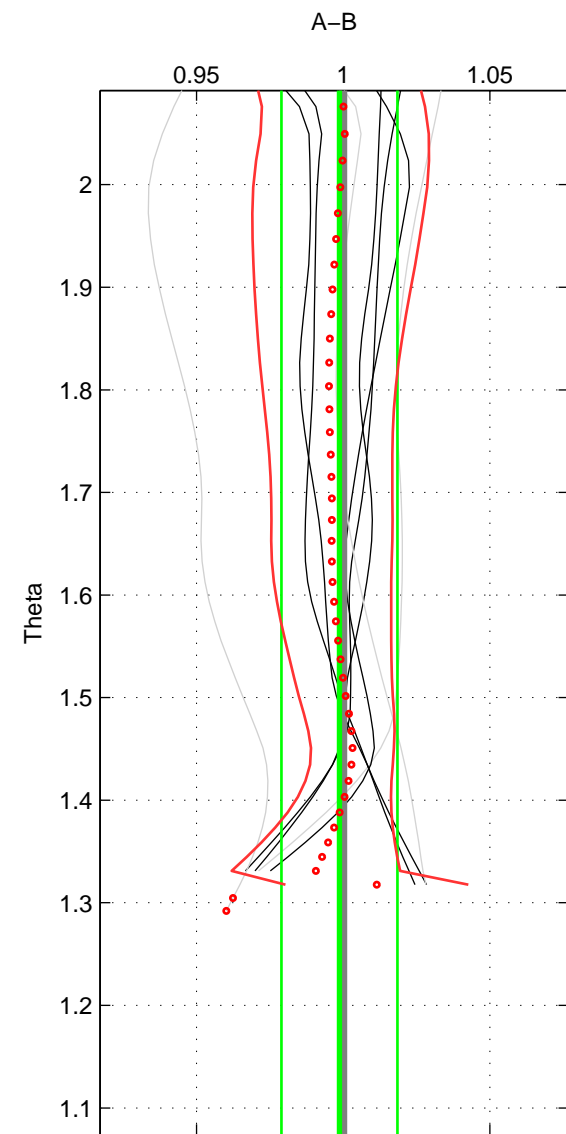

Cruise A (red). Date: Aug 1999 Cruisename: 570-49HO19990719

Cruise B (blue). Date: Jun 2001 Cruisename: 591-49NZ20010604

\*\*\* "Favourite" values are means of spaces 1 2 3.

	Offset	O.StDev	Ratio	R.Stdev	Rating
SIGMA:	-0.951	3.273	0.994	0.020	2
THETA:	-0.229	3.202	0.999	0.020	2
DEPTH:	-0.162	3.284	0.999	0.020	2
FAV. :	-0.447	3.253	0.997	0.020	2

Profiles of A: 4  
 Profiles of B: 4  
 Diff profs : 8  
 WMoffset (A-B): -0.95083  
 WMoffset stdev: 3.2734  
 WMratio (A/B): 0.99424  
 WMratio stdev: 0.019982

Quality (1-5): 2

Profiles of A: 4  
 Profiles of B: 4  
 Diff profs : 8  
 WMoffset (A-B): -0.22912  
 WMoffset stdev: 3.2021  
 WMratio (A/B): 0.99871  
 WMratio stdev: 0.019748

Quality (1-5): 2

Profiles of A: 4  
 Profiles of B: 4  
 Diff profs : 8  
 WMoffset (A-B): -0.16177  
 WMoffset stdev: 3.2836  
 WMratio (A/B): 0.99912  
 WMratio stdev: 0.020193

Quality (1-5): 2