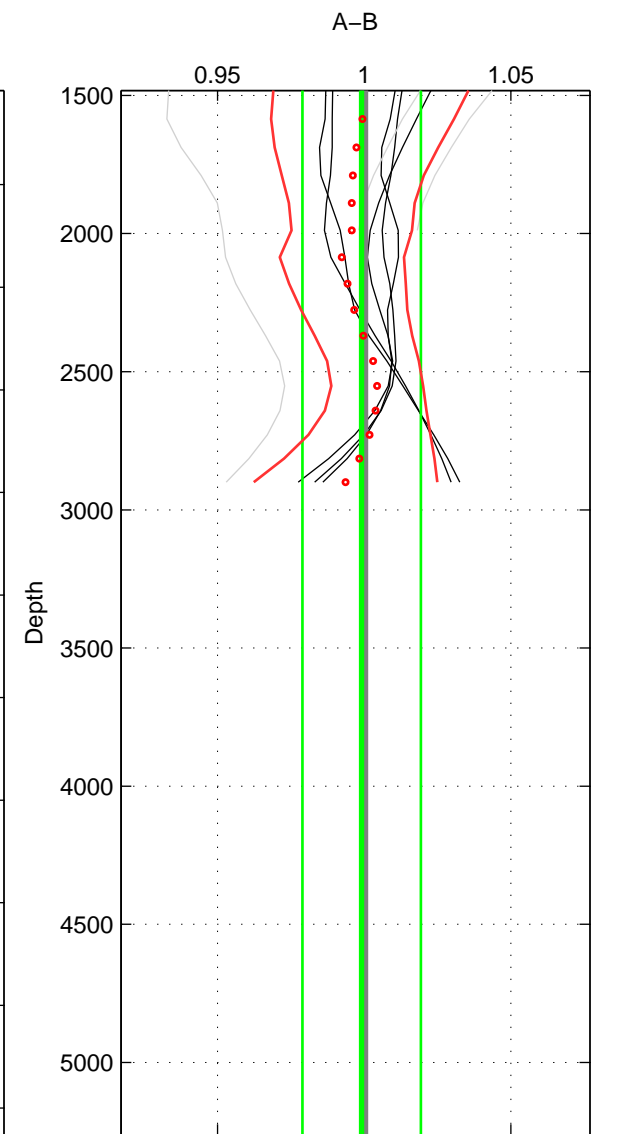

Cruise A (red). Date: Aug 1999 Cruisename: 570-49HO19990719

Cruise B (blue). Date: Jun 2001 Cruisename: 591-49NZ20010604

\*\*\* "Favourite" values are means of spaces 1 2 3.

	Offset	O.StDev	Ratio	R.Stdev	Rating
SIGMA:	-0.951	3.273	0.994	0.020	2
THETA:	-0.229	3.202	0.999	0.020	2
DEPTH:	-0.162	3.284	0.999	0.020	2
FAV. :	-0.447	3.253	0.997	0.020	2

Profiles of A: 4  
 Profiles of B: 4  
 Diff profs : 8  
 WMoffset (A-B): -0.95083  
 WMoffset stdev: 3.2734  
 WMratio (A/B): 0.99424  
 WMratio stdev: 0.019982

Quality (1-5): 2

Profiles of A: 4  
 Profiles of B: 4  
 Diff profs : 8  
 WMoffset (A-B): -0.22912  
 WMoffset stdev: 3.2021  
 WMratio (A/B): 0.99871  
 WMratio stdev: 0.019748

Quality (1-5): 2

Profiles of A: 4  
 Profiles of B: 4  
 Diff profs : 8  
 WMoffset (A-B): -0.16177  
 WMoffset stdev: 3.2836  
 WMratio (A/B): 0.99912  
 WMratio stdev: 0.020193

Quality (1-5): 2