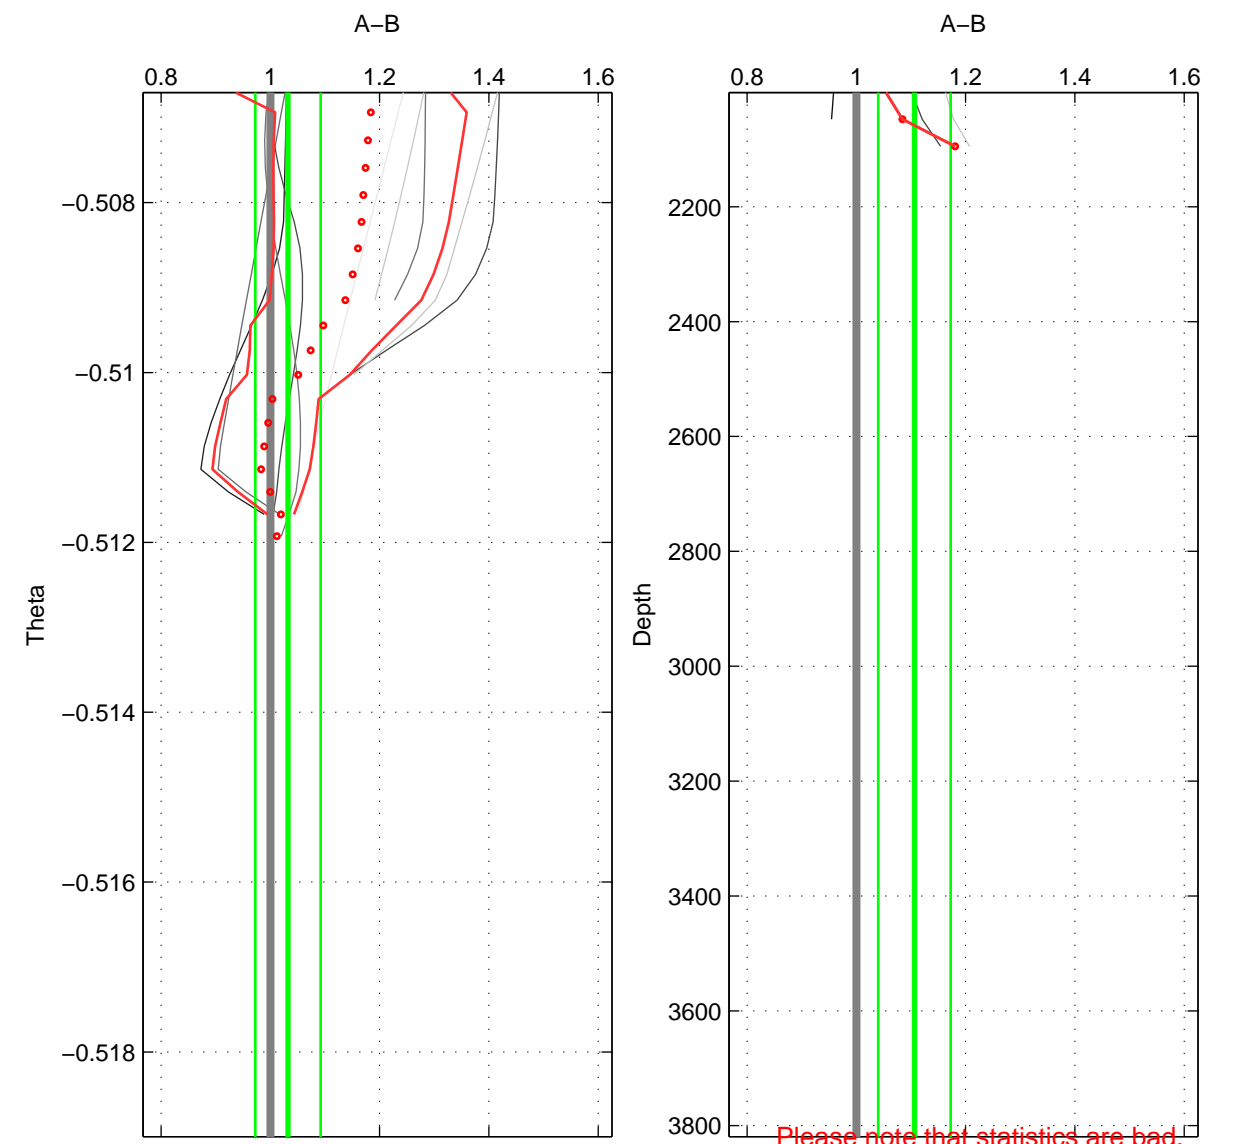

Cruise A (red). Date: Aug 2004 Cruisename: 56-32H120040718  
 Cruise B (blue). Date: Sep 2005 Cruisename: 110-77DN20050819

\*\*\* "Favourite" values are those of space 2.

	Offset	O.StDev	Ratio	R.Stdev	Rating
SIGMA:	NaN	NaN	NaN	NaN	NaN
THETA:	0.433	0.783	1.032	0.060	4
DEPTH:	1.167	0.785	1.106	0.066	2
FAV.:	0.433	0.783	1.032	0.060	4

Profiles of A: 5  
 Profiles of B: 4  
 Diff profs : 13  
 WMoffset (A-B): 0.4333  
 WMoffset stdev: 0.7834  
 WMratio (A/B): 1.0323  
 WMratio stdev: 0.059917

Quality (1-5): 4

Please note that statistics are bad.

Profiles of A: 4  
 Profiles of B: 4  
 Diff profs : 12  
 WMoffset (A-B): 1.1667  
 WMoffset stdev: 0.78478  
 WMratio (A/B): 1.1062  
 WMratio stdev: 0.066364

Quality (1-5): 2