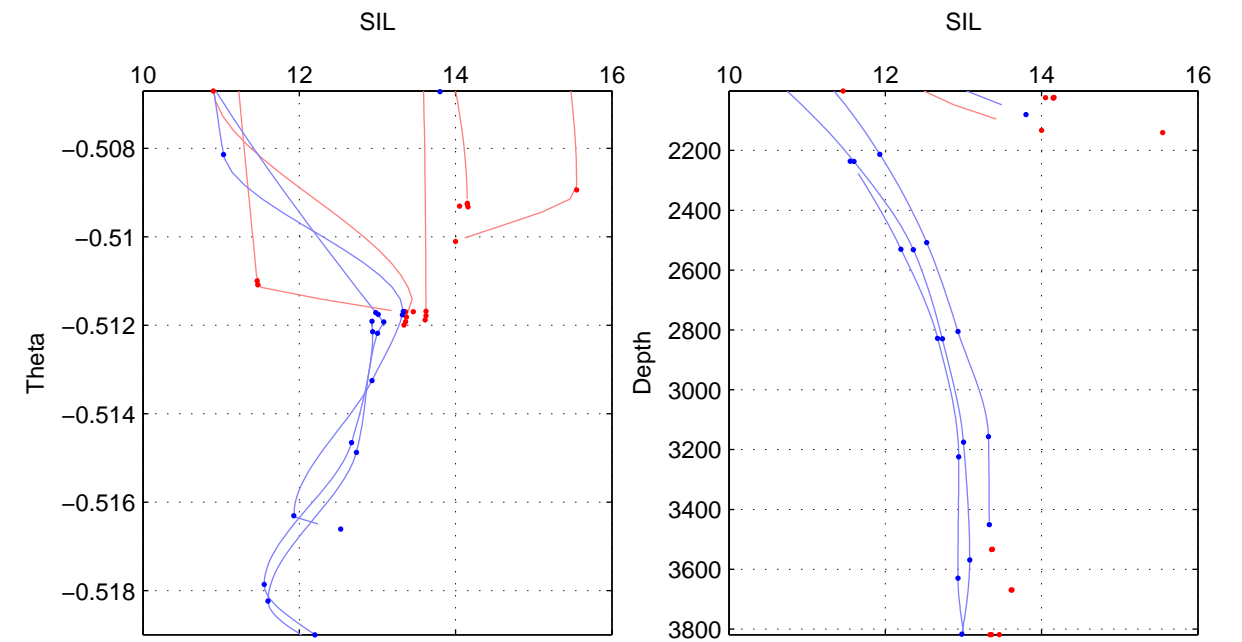

Cruise A (red). Date: Aug 2004 Cruisename: 56-32H120040718  
 Cruise B (blue). Date: Sep 2005 Cruisename: 110-77DN20050819

\*\*\* "Favourite" values are those of space 2.

	Offset	O.StDev	Ratio	R.Stdev	Rating
SIGMA:	NaN	NaN	NaN	NaN	NaN
THETA:	0.433	0.783	1.032	0.060	4
DEPTH:	1.167	0.785	1.106	0.066	2
FAV.:	0.433	0.783	1.032	0.060	4

Profiles of A: 5  
 Profiles of B: 4  
 Diff profs : 13  
 WMoffset (A-B): 0.4333  
 WMoffset stdev: 0.7834  
 WMratio (A/B): 1.0323  
 WMratio stdev: 0.059917

Quality (1-5): 4

Please note that statistics are bad.

Profiles of A: 4  
 Profiles of B: 4  
 Diff profs : 12  
 WMoffset (A-B): 1.1667  
 WMoffset stdev: 0.78478  
 WMratio (A/B): 1.1062  
 WMratio stdev: 0.066364

Quality (1-5): 2