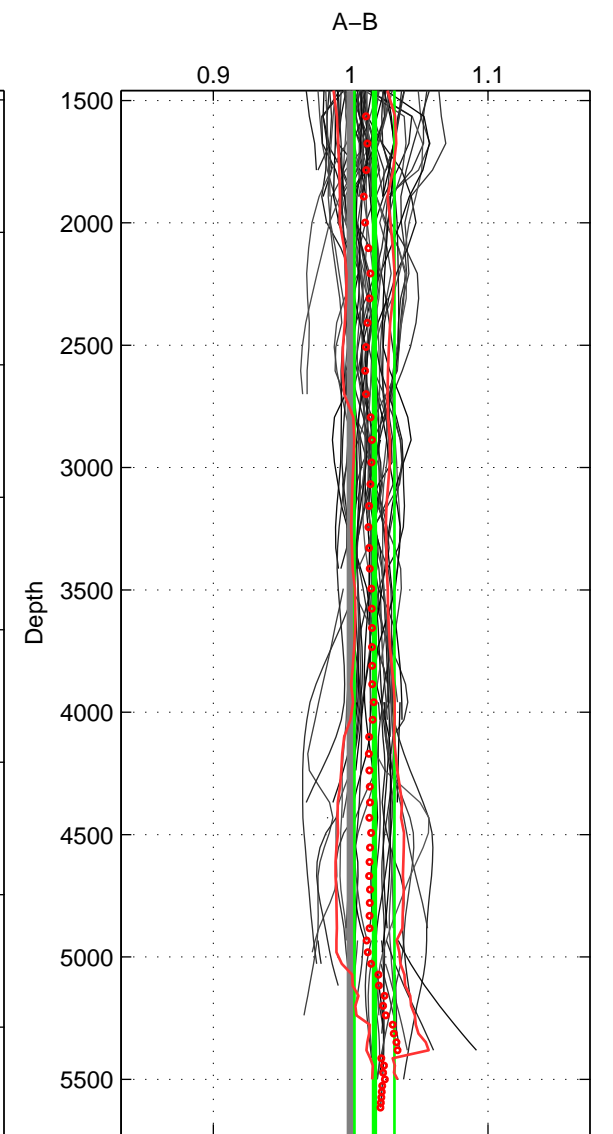

Cruise A (red). Date: Mar 1991 Cruisename: 479-31DS19910307
 Cruise B (blue). Date: May 1984 Cruisename: 484-31WT19840505

*** "Favourite" values are means of spaces 1 2 3.

	Offset	O.StDev	Ratio	R.Stdev	Rating
SIGMA:	1.955	2.505	1.014	0.017	5
THETA:	2.301	2.626	1.014	0.016	5
DEPTH:	2.774	2.300	1.017	0.015	5
FAV.:	2.343	2.477	1.015	0.016	5

Profiles of A: 34
 Profiles of B: 55
 Diff profs : 91
 WMoffset (A-B): 1.9554
 WMoffset stdev: 2.5045
 WMratio (A/B): 1.0139
 WMratio stdev: 0.016623

Quality (1-5): 5

Profiles of A: 35
 Profiles of B: 55
 Diff profs : 95
 WMoffset (A-B): 2.3013
 WMoffset stdev: 2.6261
 WMratio (A/B): 1.014
 WMratio stdev: 0.016294

Quality (1-5): 5

Profiles of A: 34
 Profiles of B: 55
 Diff profs : 87
 WMoffset (A-B): 2.7736
 WMoffset stdev: 2.3002
 WMratio (A/B): 1.0174
 WMratio stdev: 0.014581

Quality (1-5): 5