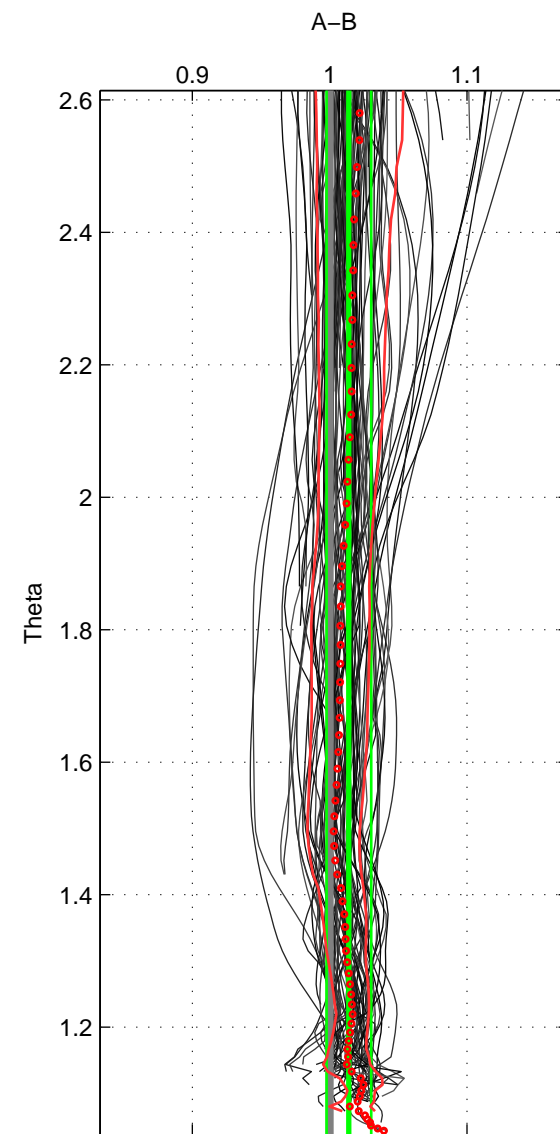

Cruise A (red). Date: Mar 1991 Cruisename: 479-31DS19910307
 Cruise B (blue). Date: May 1984 Cruisename: 484-31WT19840505

*** "Favourite" values are means of spaces 1 2 3.

	Offset	O.StDev	Ratio	R.Stdev	Rating
SIGMA:	1.955	2.505	1.014	0.017	5
THETA:	2.301	2.626	1.014	0.016	5
DEPTH:	2.774	2.300	1.017	0.015	5
FAV.:	2.343	2.477	1.015	0.016	5

Profiles of A: 34
 Profiles of B: 55
 Diff profs : 91
 WMoffset (A-B): 1.9554
 WMoffset stdev: 2.5045
 WMratio (A/B): 1.0139
 WMratio stdev: 0.016623

Quality (1-5): 5

Profiles of A: 35
 Profiles of B: 55
 Diff profs : 95
 WMoffset (A-B): 2.3013
 WMoffset stdev: 2.6261
 WMratio (A/B): 1.014
 WMratio stdev: 0.016294

Quality (1-5): 5

Profiles of A: 34
 Profiles of B: 55
 Diff profs : 87
 WMoffset (A-B): 2.7736
 WMoffset stdev: 2.3002
 WMratio (A/B): 1.0174
 WMratio stdev: 0.014581

Quality (1-5): 5