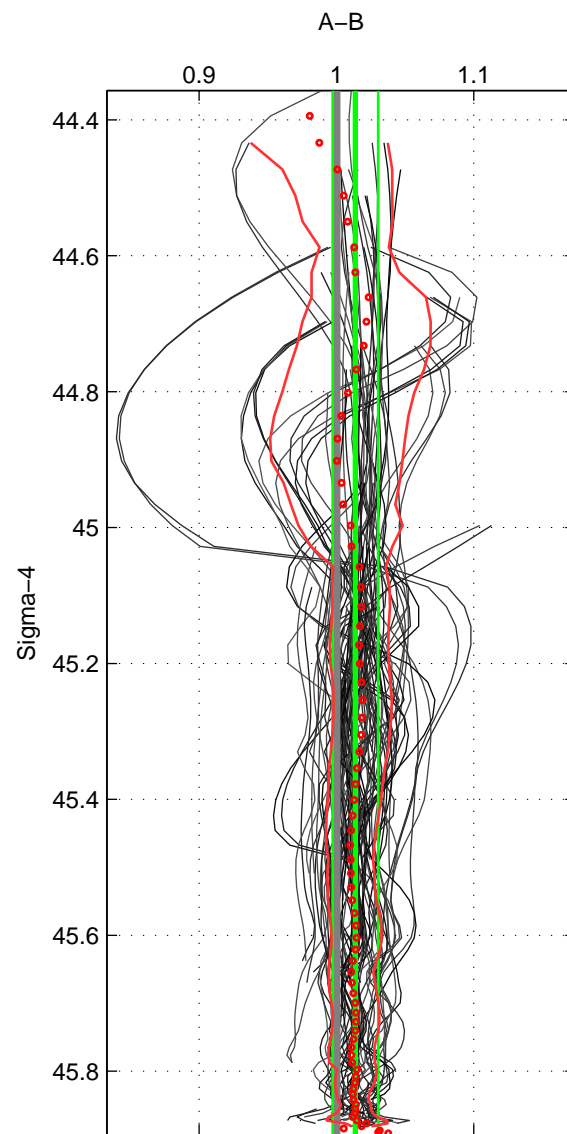

Cruise A (red). Date: Mar 1991 Cruisename: 479-31DS19910307
 Cruise B (blue). Date: May 1984 Cruisename: 484-31WT19840505

*** "Favourite" values are means of spaces 1 2 3.

	Offset	O.StDev	Ratio	R.Stdev	Rating
SIGMA:	1.955	2.505	1.014	0.017	5
THETA:	2.301	2.626	1.014	0.016	5
DEPTH:	2.774	2.300	1.017	0.015	5
FAV.:	2.343	2.477	1.015	0.016	5

Profiles of A: 34
 Profiles of B: 55
 Diff profs : 91
 WMoffset (A-B): 1.9554
 WMoffset stdev: 2.5045
 WMratio (A/B): 1.0139
 WMratio stdev: 0.016623

Quality (1-5): 5

Profiles of A: 35
 Profiles of B: 55
 Diff profs : 95
 WMoffset (A-B): 2.3013
 WMoffset stdev: 2.6261
 WMratio (A/B): 1.014
 WMratio stdev: 0.016294

Quality (1-5): 5

Profiles of A: 34
 Profiles of B: 55
 Diff profs : 87
 WMoffset (A-B): 2.7736
 WMoffset stdev: 2.3002
 WMratio (A/B): 1.0174
 WMratio stdev: 0.014581

Quality (1-5): 5