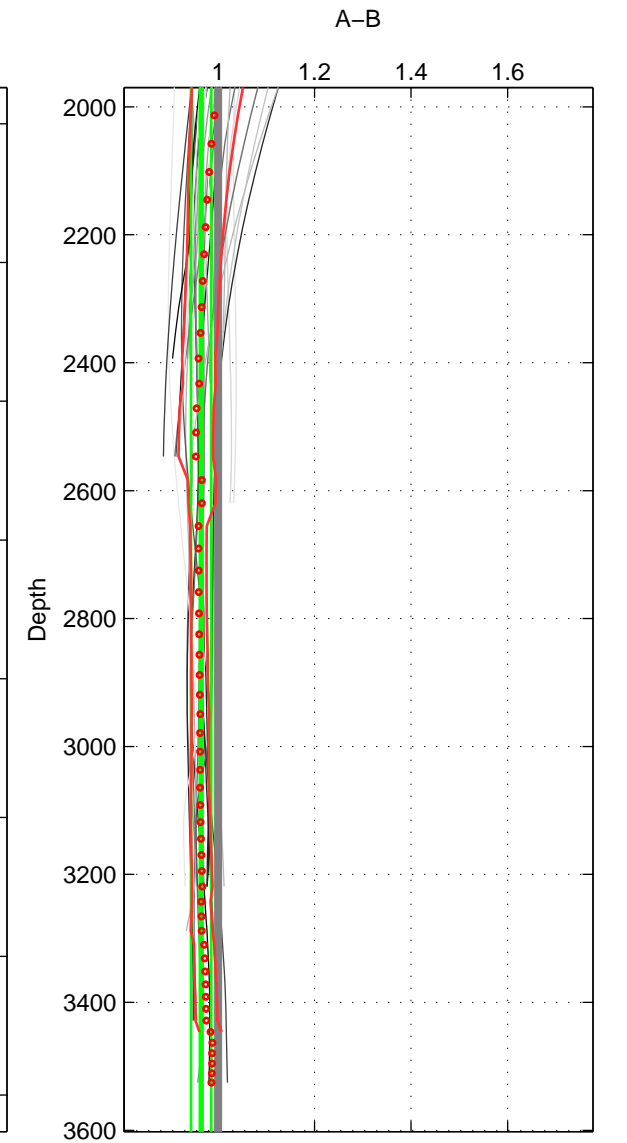

Cruise A (red). Date: Aug 1993 Cruisename: 87-58JH19930730

Cruise B (blue). Date: May 2002 Cruisename: 108-77DN20020420

\*\*\* "Favourite" values are means of spaces 2 3.

	Offset	O.StDev	Ratio	R.Stdev	Rating
SIGMA:	-1.144	0.367	0.899	0.031	3
THETA:	-1.382	0.371	0.881	0.031	4
DEPTH:	-0.406	0.247	0.965	0.021	4
FAV.:	-0.894	0.309	0.923	0.026	4

Profiles of A: 7  
 Profiles of B: 10  
 Diff profs : 34  
 WMoffset (A-B): -1.1443  
 WMoffset stdev: 0.36747  
 WMratio (A/B): 0.89887  
 WMratio stdev: 0.031261

Quality (1-5): 3

Profiles of A: 7  
 Profiles of B: 10  
 Diff profs : 33  
 WMoffset (A-B): -1.3823  
 WMoffset stdev: 0.37091  
 WMratio (A/B): 0.8811  
 WMratio stdev: 0.031114

Quality (1-5): 4

Profiles of A: 7  
 Profiles of B: 10  
 Diff profs : 34  
 WMoffset (A-B): -0.40618  
 WMoffset stdev: 0.24729  
 WMratio (A/B): 0.96487  
 WMratio stdev: 0.021065

Quality (1-5): 4