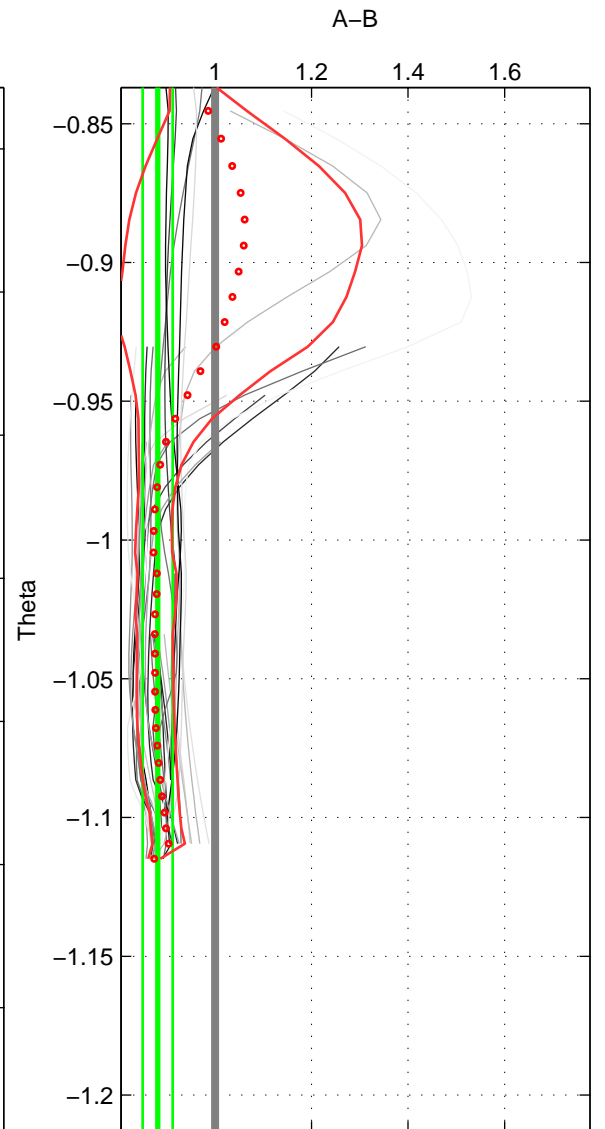

Cruise A (red). Date: Aug 1993 Cruisename: 87-58JH19930730

Cruise B (blue). Date: May 2002 Cruisename: 108-77DN20020420

\*\*\* "Favourite" values are means of spaces 2 3.

	Offset	O.StDev	Ratio	R.Stdev	Rating
SIGMA:	-1.144	0.367	0.899	0.031	3
THETA:	-1.382	0.371	0.881	0.031	4
DEPTH:	-0.406	0.247	0.965	0.021	4
FAV.:	-0.894	0.309	0.923	0.026	4

Profiles of A: 7  
 Profiles of B: 10  
 Diff profs : 34  
 WMoffset (A-B): -1.1443  
 WMoffset stdev: 0.36747  
 WMratio (A/B): 0.89887  
 WMratio stdev: 0.031261

Quality (1-5): 3

Profiles of A: 7  
 Profiles of B: 10  
 Diff profs : 33  
 WMoffset (A-B): -1.3823  
 WMoffset stdev: 0.37091  
 WMratio (A/B): 0.8811  
 WMratio stdev: 0.031114

Quality (1-5): 4

Profiles of A: 7  
 Profiles of B: 10  
 Diff profs : 34  
 WMoffset (A-B): -0.40618  
 WMoffset stdev: 0.24729  
 WMratio (A/B): 0.96487  
 WMratio stdev: 0.021065

Quality (1-5): 4