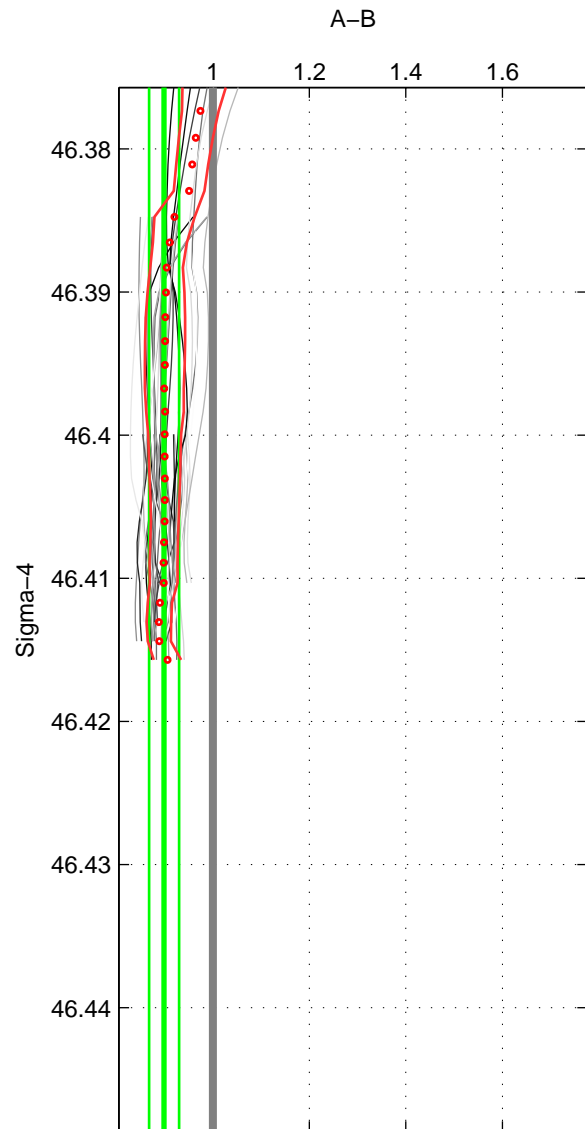

Cruise A (red). Date: Aug 1993 Cruisename: 87-58JH19930730

Cruise B (blue). Date: May 2002 Cruisename: 108-77DN20020420

\*\*\* "Favourite" values are means of spaces 2 3.

	Offset	O.StDev	Ratio	R.Stdev	Rating
SIGMA:	-1.144	0.367	0.899	0.031	3
THETA:	-1.382	0.371	0.881	0.031	4
DEPTH:	-0.406	0.247	0.965	0.021	4
FAV.:	-0.894	0.309	0.923	0.026	4

Profiles of A: 7  
 Profiles of B: 10  
 Diff profs : 34  
 WMoffset (A-B): -1.1443  
 WMoffset stdev: 0.36747  
 WMratio (A/B): 0.89887  
 WMratio stdev: 0.031261

Quality (1-5): 3

Profiles of A: 7  
 Profiles of B: 10  
 Diff profs : 33  
 WMoffset (A-B): -1.3823  
 WMoffset stdev: 0.37091  
 WMratio (A/B): 0.8811  
 WMratio stdev: 0.031114

Quality (1-5): 4

Profiles of A: 7  
 Profiles of B: 10  
 Diff profs : 34  
 WMoffset (A-B): -0.40618  
 WMoffset stdev: 0.24729  
 WMratio (A/B): 0.96487  
 WMratio stdev: 0.021065

Quality (1-5): 4