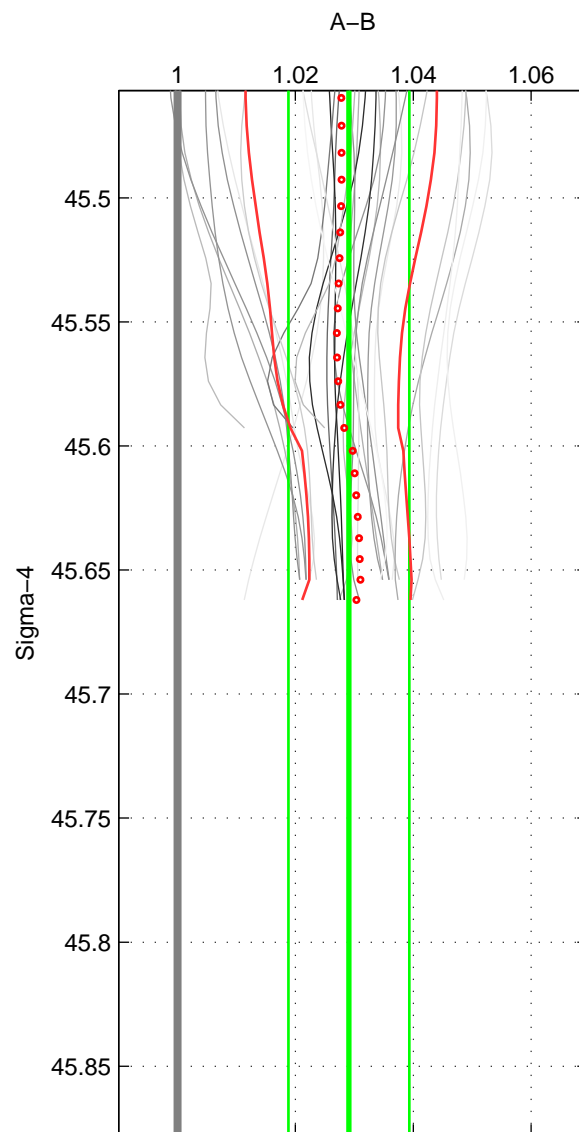

Cruise A (red). Date: Mar 1989 Cruisename: 507-32MW19890206

Cruise B (blue). Date: Apr 2008 Cruisename: 677-49UF20080422

*** "Favourite" values are means of spaces 1 2.

	Offset	O.StDev	Ratio	R.Stdev	Rating
SIGMA:	3.752	1.324	1.029	0.010	4
THETA:	3.707	1.218	1.029	0.009	4
DEPTH:	4.093	0.648	1.032	0.004	3
FAV.:	3.729	1.271	1.029	0.010	4

Profiles of A: 11
 Profiles of B: 3
 Diff profs : 29
 WMoffset (A-B): 3.7516
 WMoffset stdev: 1.3244
 WMratio (A/B): 1.0291
 WMratio stdev: 0.010266

Quality (1-5): 4

Profiles of A: 11
 Profiles of B: 3
 Diff profs : 29
 WMoffset (A-B): 3.7071
 WMoffset stdev: 1.2183
 WMratio (A/B): 1.0288
 WMratio stdev: 0.0094643

Quality (1-5): 4

Profiles of A: 11
 Profiles of B: 3
 Diff profs : 29
 WMoffset (A-B): 4.0932
 WMoffset stdev: 0.64791
 WMratio (A/B): 1.0319
 WMratio stdev: 0.0040268

Quality (1-5): 3

Please note that statistics are bad.