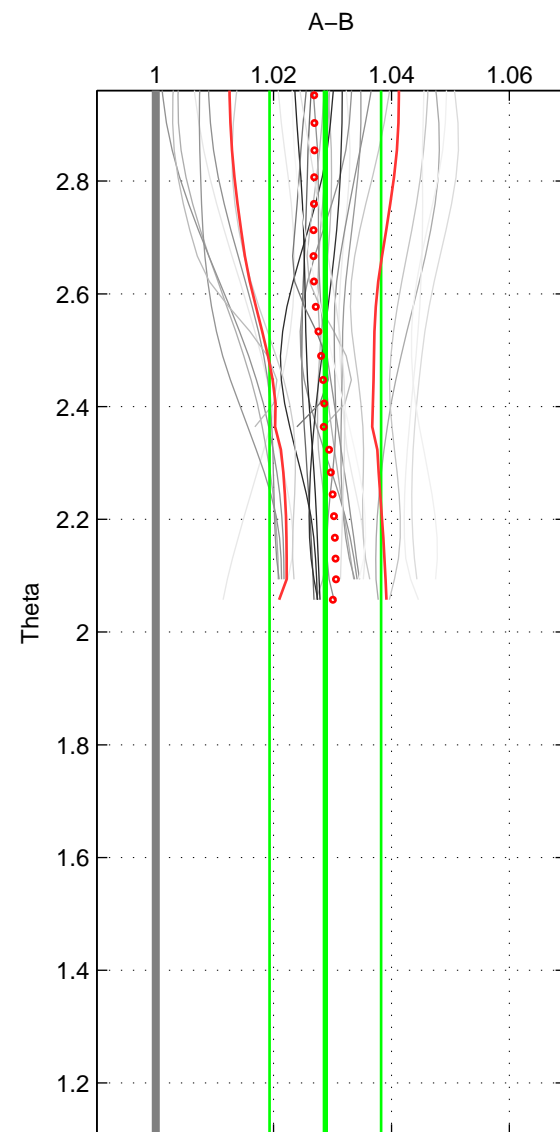

Cruise A (red). Date: Mar 1989 Cruisename: 507-32MW19890206

Cruise B (blue). Date: Apr 2008 Cruisename: 677-49UF20080422

*** "Favourite" values are means of spaces 1 2.

	Offset	O.StDev	Ratio	R.Stdev	Rating
SIGMA:	3.752	1.324	1.029	0.010	4
THETA:	3.707	1.218	1.029	0.009	4
DEPTH:	4.093	0.648	1.032	0.004	3
FAV.:	3.729	1.271	1.029	0.010	4

Profiles of A: 11
 Profiles of B: 3
 Diff profs : 29
 WMoffset (A-B): 3.7516
 WMoffset stdev: 1.3244
 WMratio (A/B): 1.0291
 WMratio stdev: 0.010266

Quality (1-5): 4

Profiles of A: 11
 Profiles of B: 3
 Diff profs : 29
 WMoffset (A-B): 3.7071
 WMoffset stdev: 1.2183
 WMratio (A/B): 1.0288
 WMratio stdev: 0.0094643

Quality (1-5): 4

Profiles of A: 11
 Profiles of B: 3
 Diff profs : 29
 WMoffset (A-B): 4.0932
 WMoffset stdev: 0.64791
 WMratio (A/B): 1.0319
 WMratio stdev: 0.0040268

Quality (1-5): 3

Please note that statistics are bad.