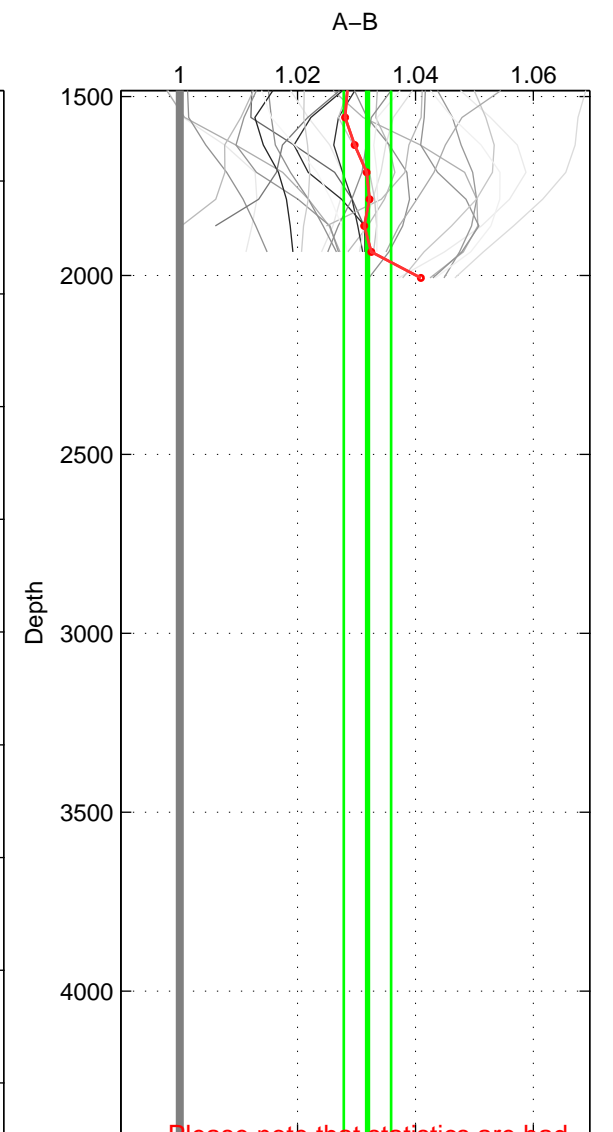

Cruise A (red). Date: Mar 1989 Cruisename: 507-32MW19890206

Cruise B (blue). Date: Apr 2008 Cruisename: 677-49UF20080422

*** "Favourite" values are means of spaces 1 2.

	Offset	O.StDev	Ratio	R.Stdev	Rating
SIGMA:	3.752	1.324	1.029	0.010	4
THETA:	3.707	1.218	1.029	0.009	4
DEPTH:	4.093	0.648	1.032	0.004	3
FAV.:	3.729	1.271	1.029	0.010	4

Profiles of A: 11
 Profiles of B: 3
 Diff profs : 29
 WMoffset (A-B): 3.7516
 WMoffset stdev: 1.3244
 WMratio (A/B): 1.0291
 WMratio stdev: 0.010266

Quality (1-5): 4

Profiles of A: 11
 Profiles of B: 3
 Diff profs : 29
 WMoffset (A-B): 3.7071
 WMoffset stdev: 1.2183
 WMratio (A/B): 1.0288
 WMratio stdev: 0.0094643

Quality (1-5): 4

Profiles of A: 11
 Profiles of B: 3
 Diff profs : 29
 WMoffset (A-B): 4.0932
 WMoffset stdev: 0.64791
 WMratio (A/B): 1.0319
 WMratio stdev: 0.0040268

Quality (1-5): 3

Please note that statistics are bad.