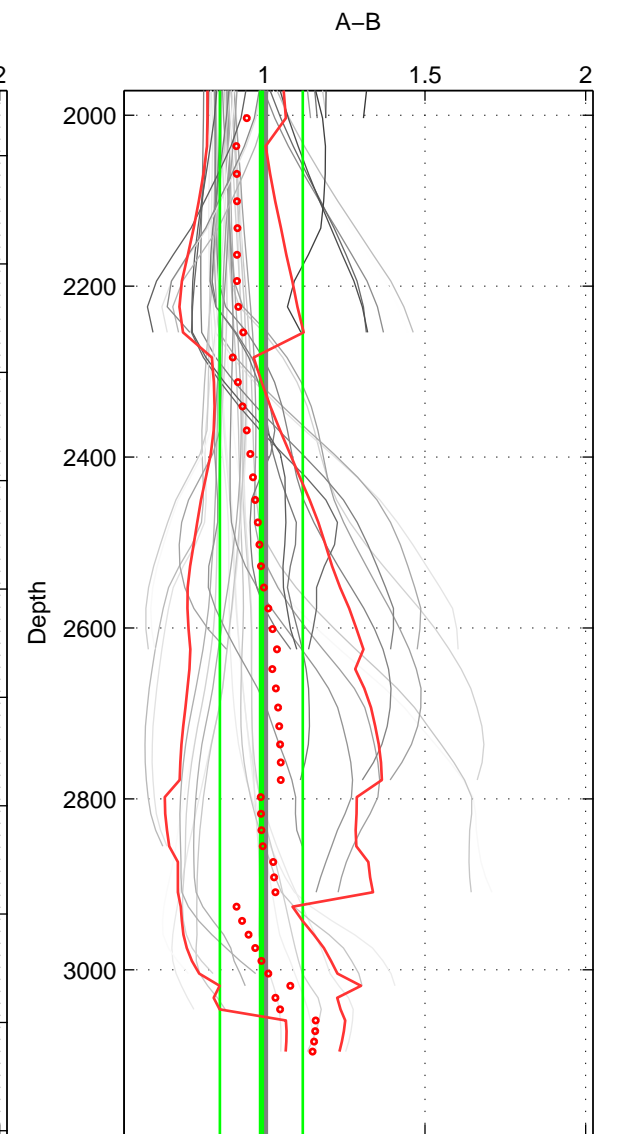

Cruise A (red). Date: Jul 1997 Cruisename: 154-06MT19970707

Cruise B (blue). Date: Jun 2010 Cruisename: 277-35TH20100608

*** "Favourite" values are means of spaces 1 2 3.

	Offset	O.StDev	Ratio	R.Stdev	Rating
SIGMA:	-0.093	0.858	0.983	0.087	4
THETA:	-0.040	0.879	0.986	0.092	4
DEPTH:	-0.144	1.368	0.991	0.129	4
FAV. :	-0.092	1.035	0.987	0.102	4

Profiles of A: 8
 Profiles of B: 8
 Diff profs : 48
 WMoffset (A-B): -0.092588
 WMoffset stdev: 0.85806
 WMratio (A/B): 0.98347
 WMratio stdev: 0.086589

Quality (1-5): 4

Profiles of A: 8
 Profiles of B: 8
 Diff profs : 48
 WMoffset (A-B): -0.039945
 WMoffset stdev: 0.87872
 WMratio (A/B): 0.98648
 WMratio stdev: 0.091572

Quality (1-5): 4

Profiles of A: 8
 Profiles of B: 8
 Diff profs : 48
 WMoffset (A-B): -0.14394
 WMoffset stdev: 1.3678
 WMratio (A/B): 0.99139
 WMratio stdev: 0.12897

Quality (1-5): 4