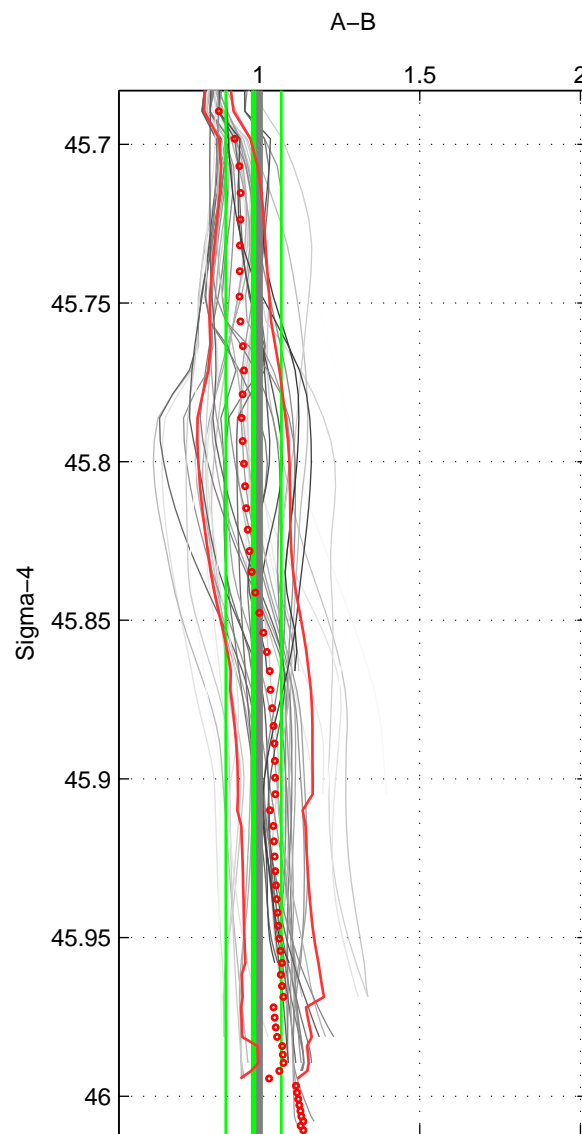

Cruise A (red). Date: Jul 1997 Cruisename: 154-06MT19970707

Cruise B (blue). Date: Jun 2010 Cruisename: 277-35TH20100608

*** "Favourite" values are means of spaces 1 2 3.

	Offset	O.StDev	Ratio	R.Stdev	Rating
SIGMA:	-0.093	0.858	0.983	0.087	4
THETA:	-0.040	0.879	0.986	0.092	4
DEPTH:	-0.144	1.368	0.991	0.129	4
FAV. :	-0.092	1.035	0.987	0.102	4

Profiles of A: 8
 Profiles of B: 8
 Diff profs : 48
 WMoffset (A-B): -0.092588
 WMoffset stdev: 0.85806
 WMratio (A/B): 0.98347
 WMratio stdev: 0.086589

Quality (1-5): 4

Profiles of A: 8
 Profiles of B: 8
 Diff profs : 48
 WMoffset (A-B): -0.039945
 WMoffset stdev: 0.87872
 WMratio (A/B): 0.98648
 WMratio stdev: 0.091572

Quality (1-5): 4

Profiles of A: 8
 Profiles of B: 8
 Diff profs : 48
 WMoffset (A-B): -0.14394
 WMoffset stdev: 1.3678
 WMratio (A/B): 0.99139
 WMratio stdev: 0.12897

Quality (1-5): 4