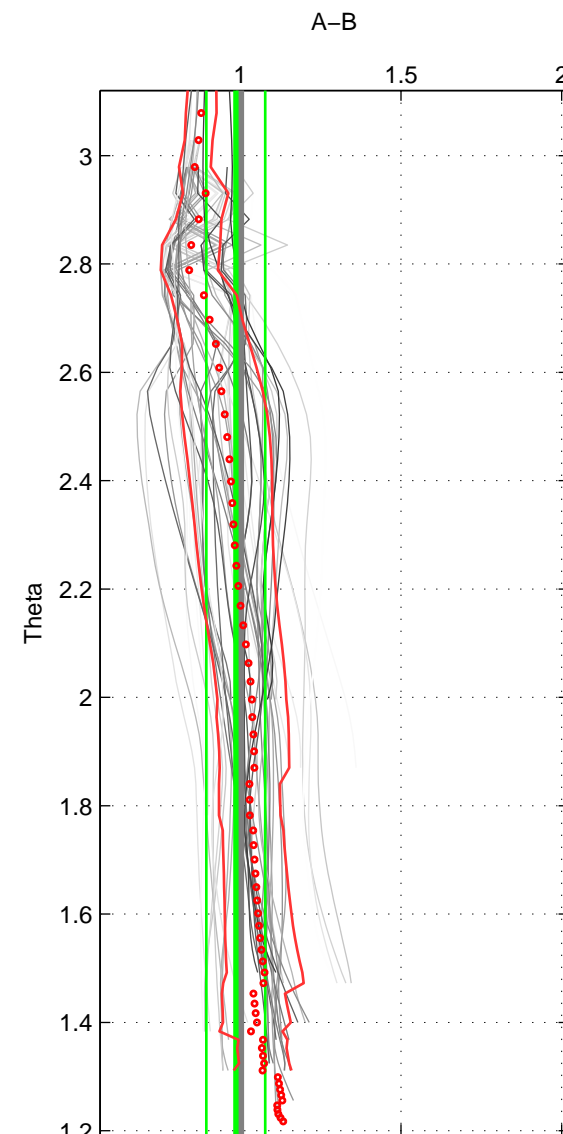

Cruise A (red). Date: Jul 1997 Cruisename: 154-06MT19970707

Cruise B (blue). Date: Jun 2010 Cruisename: 277-35TH20100608

*** "Favourite" values are means of spaces 1 2 3.

	Offset	O.StDev	Ratio	R.Stdev	Rating
SIGMA:	-0.093	0.858	0.983	0.087	4
THETA:	-0.040	0.879	0.986	0.092	4
DEPTH:	-0.144	1.368	0.991	0.129	4
FAV. :	-0.092	1.035	0.987	0.102	4

Profiles of A: 8
 Profiles of B: 8
 Diff profs : 48
 WMoffset (A-B): -0.092588
 WMoffset stdev: 0.85806
 WMratio (A/B): 0.98347
 WMratio stdev: 0.086589

Quality (1-5): 4

Profiles of A: 8
 Profiles of B: 8
 Diff profs : 48
 WMoffset (A-B): -0.039945
 WMoffset stdev: 0.87872
 WMratio (A/B): 0.98648
 WMratio stdev: 0.091572

Quality (1-5): 4

Profiles of A: 8
 Profiles of B: 8
 Diff profs : 48
 WMoffset (A-B): -0.14394
 WMoffset stdev: 1.3678
 WMratio (A/B): 0.99139
 WMratio stdev: 0.12897

Quality (1-5): 4