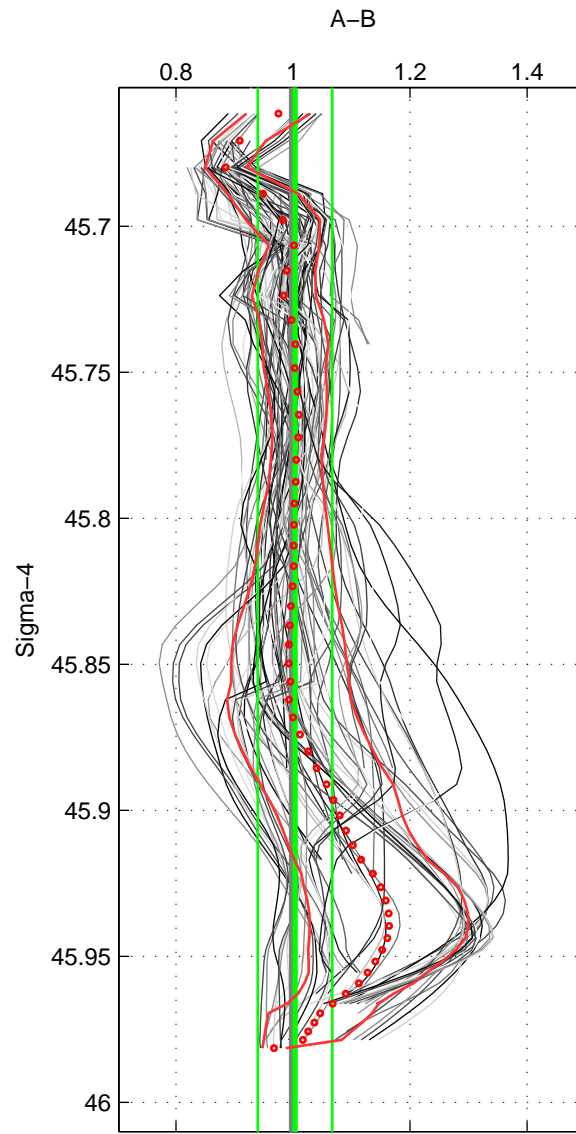

Cruise A (red). Date: Jun 1992 Cruisename: 179-18HU19920527  
 Cruise B (blue). Date: Jun 2001 Cruisename: 192-18HU20010530

\*\*\* "Favourite" values are means of spaces 1 2 3.

	Offset	O.StDev	Ratio	R.Stdev	Rating
SIGMA:	0.046	0.724	1.003	0.064	5
THETA:	0.272	0.857	1.022	0.075	5
DEPTH:	0.044	0.855	1.003	0.076	5
FAV.:	0.121	0.812	1.010	0.071	5

Profiles of A: 13  
 Profiles of B: 13  
 Diff profs : 80  
 WMoffset (A-B): 0.045897  
 WMoffset stdev: 0.72385  
 WMratio (A/B): 1.0035  
 WMratio stdev: 0.063627

Quality (1-5): 5

Profiles of A: 13  
 Profiles of B: 13  
 Diff profs : 80  
 WMoffset (A-B): 0.27169  
 WMoffset stdev: 0.85682  
 WMratio (A/B): 1.022  
 WMratio stdev: 0.074957

Quality (1-5): 5

Profiles of A: 13  
 Profiles of B: 13  
 Diff profs : 80  
 WMoffset (A-B): 0.043942  
 WMoffset stdev: 0.85472  
 WMratio (A/B): 1.0035  
 WMratio stdev: 0.075596

Quality (1-5): 5