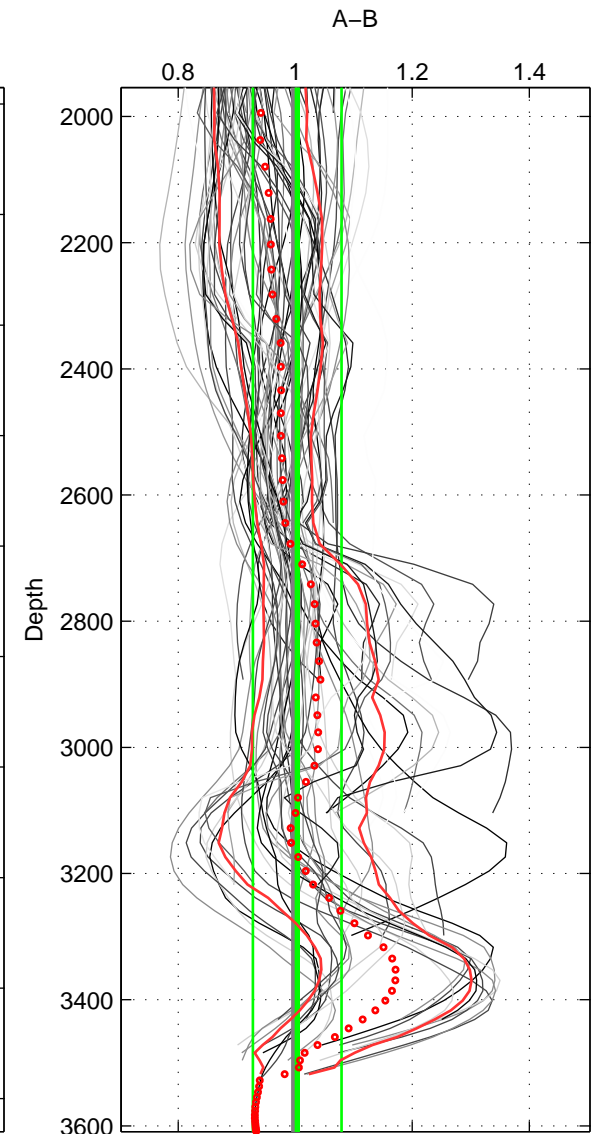

Cruise A (red). Date: Jun 1992 Cruisename: 179-18HU19920527  
 Cruise B (blue). Date: Jun 2001 Cruisename: 192-18HU20010530

\*\*\* "Favourite" values are means of spaces 1 2 3.

	Offset	O.StDev	Ratio	R.Stdev	Rating
SIGMA:	0.046	0.724	1.003	0.064	5
THETA:	0.272	0.857	1.022	0.075	5
DEPTH:	0.044	0.855	1.003	0.076	5
FAV.:	0.121	0.812	1.010	0.071	5

Profiles of A: 13  
 Profiles of B: 13  
 Diff profs : 80  
 WMoffset (A-B): 0.045897  
 WMoffset stdev: 0.72385  
 WMratio (A/B): 1.0035  
 WMratio stdev: 0.063627

Quality (1-5): 5

Profiles of A: 13  
 Profiles of B: 13  
 Diff profs : 80  
 WMoffset (A-B): 0.27169  
 WMoffset stdev: 0.85682  
 WMratio (A/B): 1.022  
 WMratio stdev: 0.074957

Quality (1-5): 5

Profiles of A: 13  
 Profiles of B: 13  
 Diff profs : 80  
 WMoffset (A-B): 0.043942  
 WMoffset stdev: 0.85472  
 WMratio (A/B): 1.0035  
 WMratio stdev: 0.075596

Quality (1-5): 5