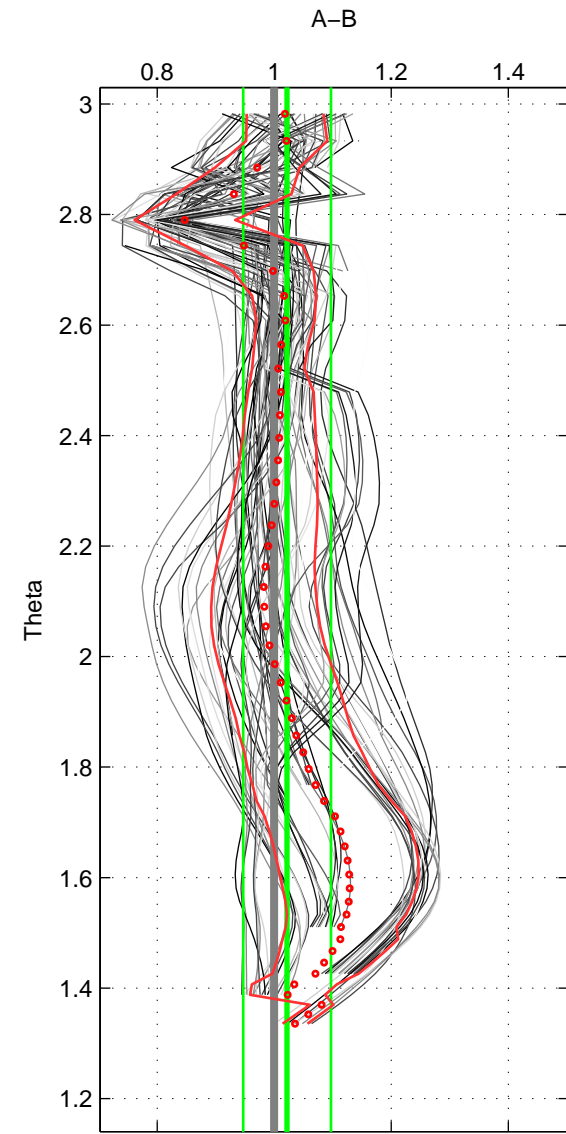

Cruise A (red). Date: Jun 1992 Cruisename: 179-18HU19920527  
 Cruise B (blue). Date: Jun 2001 Cruisename: 192-18HU20010530

\*\*\* "Favourite" values are means of spaces 1 2 3.

	Offset	O.StDev	Ratio	R.Stdev	Rating
SIGMA:	0.046	0.724	1.003	0.064	5
THETA:	0.272	0.857	1.022	0.075	5
DEPTH:	0.044	0.855	1.003	0.076	5
FAV.:	0.121	0.812	1.010	0.071	5

Profiles of A: 13  
 Profiles of B: 13  
 Diff profs : 80  
 WMoffset (A-B): 0.045897  
 WMoffset stdev: 0.72385  
 WMratio (A/B): 1.0035  
 WMratio stdev: 0.063627

Quality (1-5): 5

Profiles of A: 13  
 Profiles of B: 13  
 Diff profs : 80  
 WMoffset (A-B): 0.27169  
 WMoffset stdev: 0.85682  
 WMratio (A/B): 1.022  
 WMratio stdev: 0.074957

Quality (1-5): 5

Profiles of A: 13  
 Profiles of B: 13  
 Diff profs : 80  
 WMoffset (A-B): 0.043942  
 WMoffset stdev: 0.85472  
 WMratio (A/B): 1.0035  
 WMratio stdev: 0.075596

Quality (1-5): 5