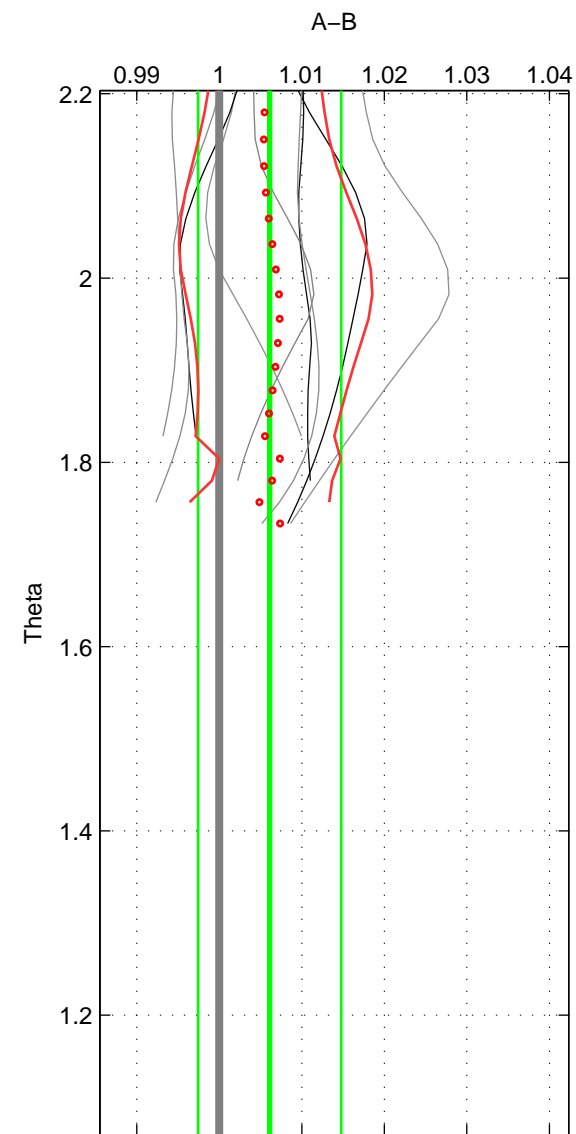

Cruise A (red). Date: May 1999 Cruisename: 687-49UP19990419

Cruise B (blue). Date: Jun 2003 Cruisename: 700-49UP20030620

\*\*\* "Favourite" values are means of spaces 1 2.

	Offset	O.StDev	Ratio	R.Stdev	Rating
SIGMA:	1.059	1.376	1.007	0.009	4
THETA:	0.976	1.378	1.006	0.009	4
DEPTH:	1.519	0.720	1.010	0.005	3
FAV.:	1.017	1.377	1.006	0.009	4

Profiles of A: 7  
 Profiles of B: 4  
 Diff profs : 9  
 WMoffset (A-B): 1.0592  
 WMoffset stdev: 1.3758  
 WMratio (A/B): 1.0066  
 WMratio stdev: 0.0086694

Quality (1-5): 4

Profiles of A: 7  
 Profiles of B: 4  
 Diff profs : 9  
 WMoffset (A-B): 0.97568  
 WMoffset stdev: 1.3777  
 WMratio (A/B): 1.0061  
 WMratio stdev: 0.0086673

Quality (1-5): 4

Profiles of A: 7  
 Profiles of B: 4  
 Diff profs : 9  
 WMoffset (A-B): 1.5192  
 WMoffset stdev: 0.72048  
 WMratio (A/B): 1.0095  
 WMratio stdev: 0.0046502

Quality (1-5): 3

Please note that statistics are bad.