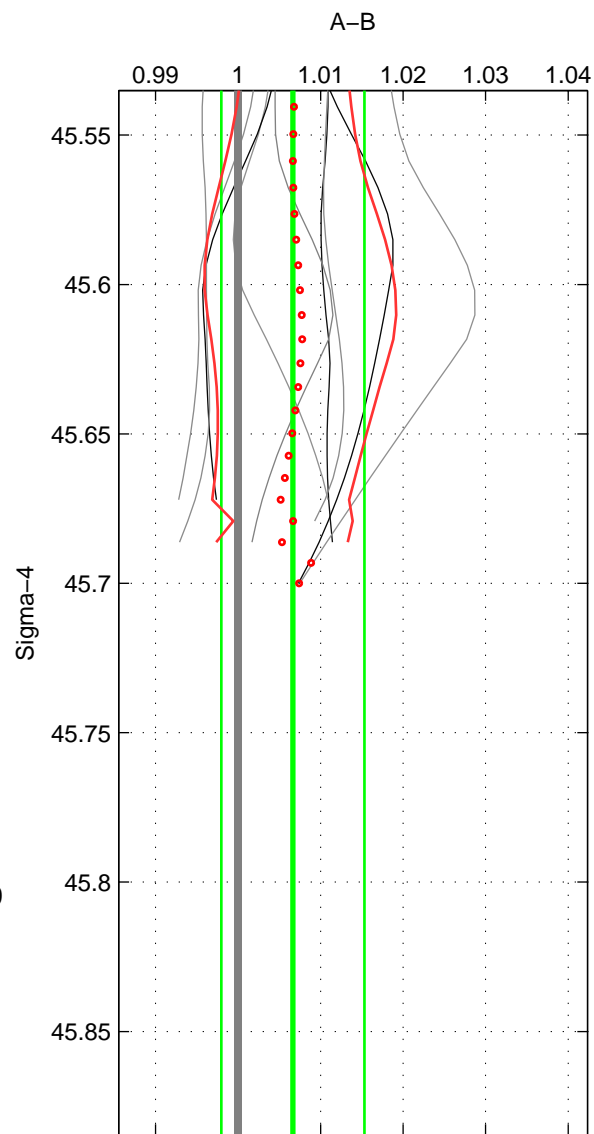

Cruise A (red). Date: May 1999 Cruisename: 687-49UP19990419

Cruise B (blue). Date: Jun 2003 Cruisename: 700-49UP20030620

\*\*\* "Favourite" values are means of spaces 1 2.

	Offset	O.StDev	Ratio	R.Stdev	Rating
SIGMA:	1.059	1.376	1.007	0.009	4
THETA:	0.976	1.378	1.006	0.009	4
DEPTH:	1.519	0.720	1.010	0.005	3
FAV.:	1.017	1.377	1.006	0.009	4

Profiles of A: 7  
 Profiles of B: 4  
 Diff profs : 9  
 WMoffset (A-B): 1.0592  
 WMoffset stdev: 1.3758  
 WMratio (A/B): 1.0066  
 WMratio stdev: 0.0086694

Quality (1-5): 4

Profiles of A: 7  
 Profiles of B: 4  
 Diff profs : 9  
 WMoffset (A-B): 0.97568  
 WMoffset stdev: 1.3777  
 WMratio (A/B): 1.0061  
 WMratio stdev: 0.0086673

Quality (1-5): 4

Profiles of A: 7  
 Profiles of B: 4  
 Diff profs : 9  
 WMoffset (A-B): 1.5192  
 WMoffset stdev: 0.72048  
 WMratio (A/B): 1.0095  
 WMratio stdev: 0.0046502

Quality (1-5): 3

Please note that statistics are bad.