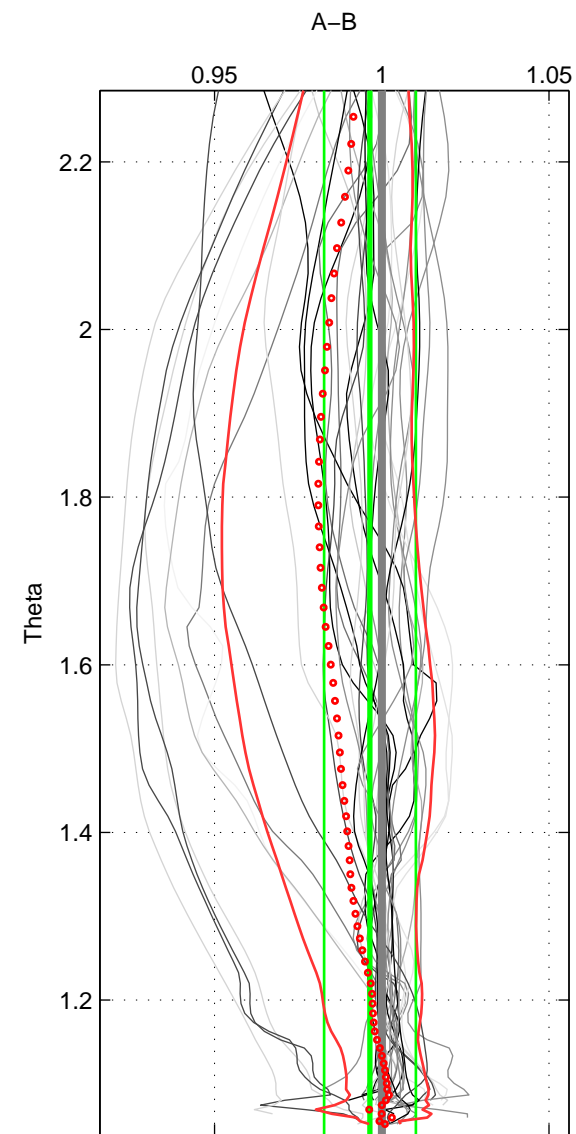

Cruise A (red). Date: Jun 2001 Cruisename: 591-49NZ20010604

Cruise B (blue). Date: Aug 2004 Cruisename: 601-49NZ20040807

\*\*\* "Favourite" values are means of spaces 1 2 3.

	Offset	O.StDev	Ratio	R.Stdev	Rating
SIGMA:	0.246	0.997	1.002	0.007	5
THETA:	-0.490	1.975	0.996	0.014	5
DEPTH:	0.075	1.098	1.000	0.007	5
FAV.:	-0.056	1.357	1.000	0.009	5

Profiles of A: 10  
 Profiles of B: 18  
 Diff profs: 31  
 WMoffset (A-B): 0.2462  
 WMoffset stdev: 0.99663  
 WMratio (A/B): 1.0016  
 WMratio stdev: 0.0065453

Quality (1-5): 5

Profiles of A: 11  
 Profiles of B: 18  
 Diff profs: 32  
 WMoffset (A-B): -0.49037  
 WMoffset stdev: 1.9754  
 WMratio (A/B): 0.99646  
 WMratio stdev: 0.01371

Quality (1-5): 5

Profiles of A: 10  
 Profiles of B: 18  
 Diff profs: 31  
 WMoffset (A-B): 0.075058  
 WMoffset stdev: 1.0984  
 WMratio (A/B): 1.0005  
 WMratio stdev: 0.0072887

Quality (1-5): 5