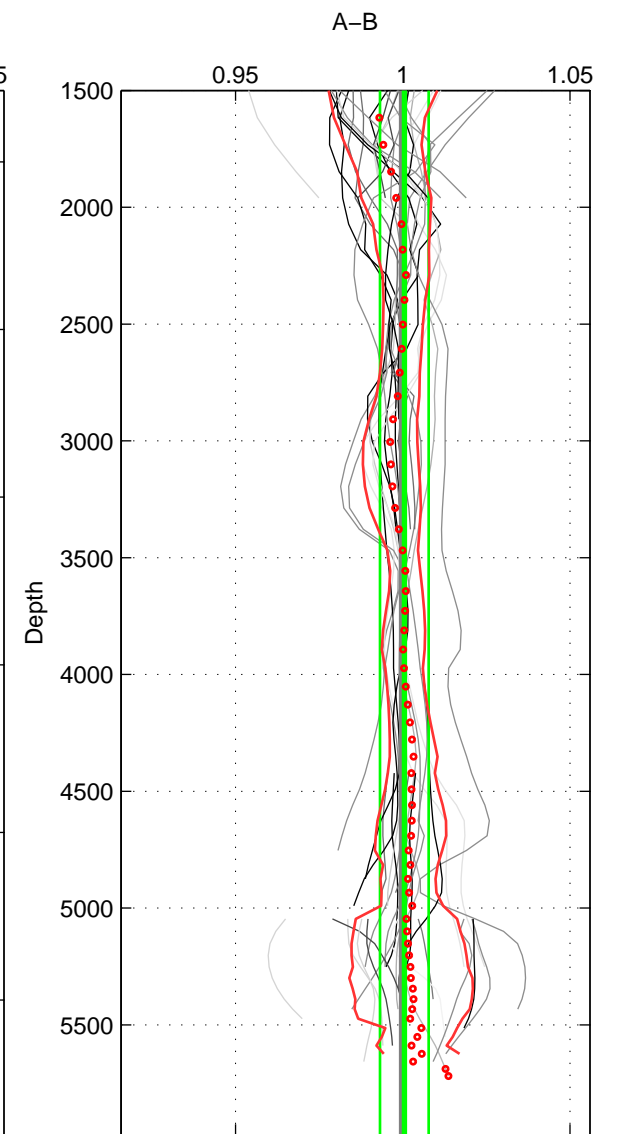

Cruise A (red). Date: Jun 2001 Cruisename: 591-49NZ20010604

Cruise B (blue). Date: Aug 2004 Cruisename: 601-49NZ20040807

\*\*\* "Favourite" values are means of spaces 1 2 3.

	Offset	O.StDev	Ratio	R.Stdev	Rating
SIGMA:	0.246	0.997	1.002	0.007	5
THETA:	-0.490	1.975	0.996	0.014	5
DEPTH:	0.075	1.098	1.000	0.007	5
FAV.:	-0.056	1.357	1.000	0.009	5

Profiles of A: 10  
 Profiles of B: 18  
 Diff profs: 31  
 WMoffset (A-B): 0.2462  
 WMoffset stdev: 0.99663  
 WMratio (A/B): 1.0016  
 WMratio stdev: 0.0065453

Quality (1-5): 5

Profiles of A: 11  
 Profiles of B: 18  
 Diff profs: 32  
 WMoffset (A-B): -0.49037  
 WMoffset stdev: 1.9754  
 WMratio (A/B): 0.99646  
 WMratio stdev: 0.01371

Quality (1-5): 5

Profiles of A: 10  
 Profiles of B: 18  
 Diff profs: 31  
 WMoffset (A-B): 0.075058  
 WMoffset stdev: 1.0984  
 WMratio (A/B): 1.0005  
 WMratio stdev: 0.0072887

Quality (1-5): 5