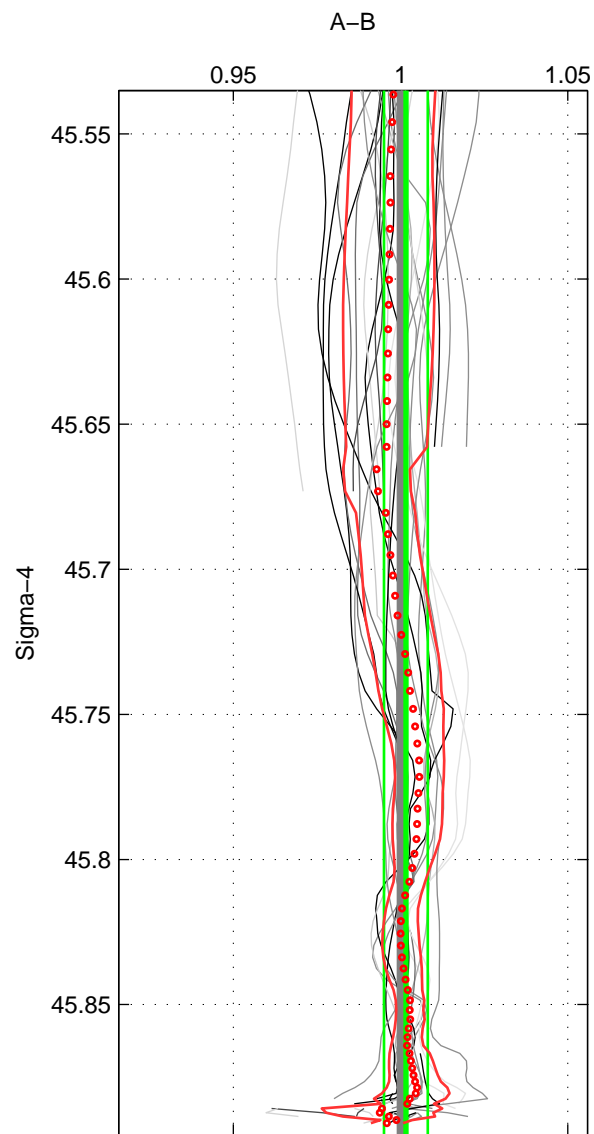

Cruise A (red). Date: Jun 2001 Cruisename: 591-49NZ20010604

Cruise B (blue). Date: Aug 2004 Cruisename: 601-49NZ20040807

\*\*\* "Favourite" values are means of spaces 1 2 3.

	Offset	O.StDev	Ratio	R.Stdev	Rating
SIGMA:	0.246	0.997	1.002	0.007	5
THETA:	-0.490	1.975	0.996	0.014	5
DEPTH:	0.075	1.098	1.000	0.007	5
FAV.:	-0.056	1.357	1.000	0.009	5

Profiles of A: 10  
 Profiles of B: 18  
 Diff profs: 31  
 WMoffset (A-B): 0.2462  
 WMoffset stdev: 0.99663  
 WMratio (A/B): 1.0016  
 WMratio stdev: 0.0065453

Quality (1-5): 5

Profiles of A: 11  
 Profiles of B: 18  
 Diff profs: 32  
 WMoffset (A-B): -0.49037  
 WMoffset stdev: 1.9754  
 WMratio (A/B): 0.99646  
 WMratio stdev: 0.01371

Quality (1-5): 5

Profiles of A: 10  
 Profiles of B: 18  
 Diff profs: 31  
 WMoffset (A-B): 0.075058  
 WMoffset stdev: 1.0984  
 WMratio (A/B): 1.0005  
 WMratio stdev: 0.0072887

Quality (1-5): 5