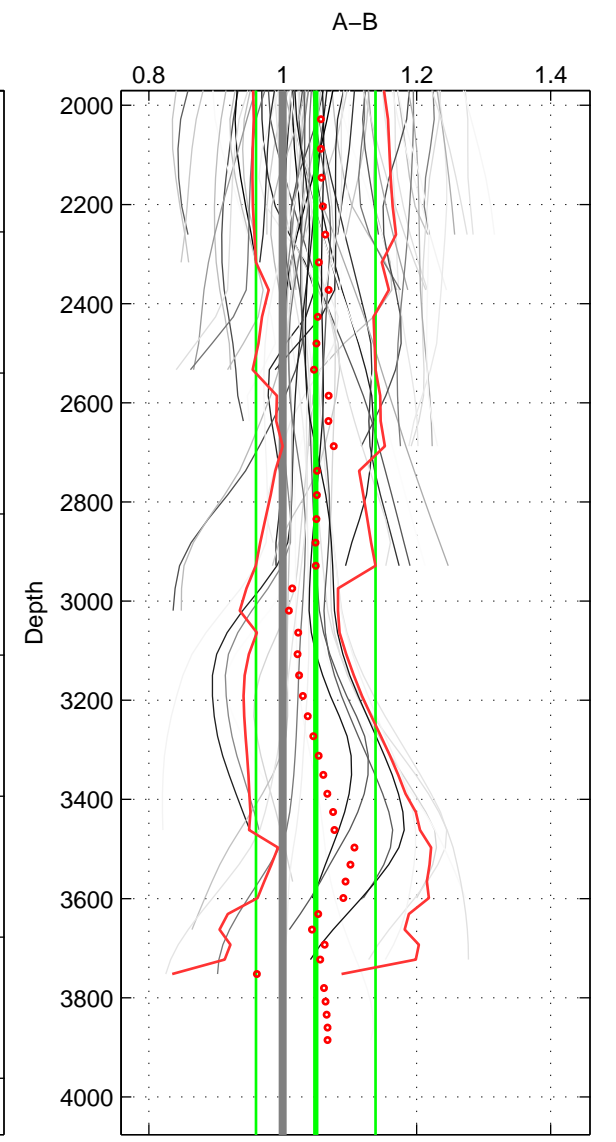

Cruise A (red). Date: Jan 2008 Cruisename: 338-09AR20071216  
 Cruise B (blue). Date: Mar 2003 Cruisename: 388-61TG20030217

\*\*\* "Favourite" values are means of spaces 1 2 3.

	Offset	O.StDev	Ratio	R.Stdev	Rating
SIGMA:	2.908	4.156	1.027	0.037	5
THETA:	3.534	3.108	1.032	0.028	5
DEPTH:	5.459	9.915	1.049	0.089	5
FAV.:	3.967	5.727	1.036	0.052	5

Profiles of A: 19  
 Profiles of B: 8  
 Diff profs : 80  
 WMoffset (A-B): 2.9084  
 WMoffset stdev: 4.1563  
 WMratio (A/B): 1.0266  
 WMratio stdev: 0.037148

Quality (1-5): 5

Profiles of A: 19  
 Profiles of B: 8  
 Diff profs : 80  
 WMoffset (A-B): 3.5337  
 WMoffset stdev: 3.1084  
 WMratio (A/B): 1.0323  
 WMratio stdev: 0.028239

Quality (1-5): 5

Profiles of A: 19  
 Profiles of B: 8  
 Diff profs : 80  
 WMoffset (A-B): 5.4591  
 WMoffset stdev: 9.9148  
 WMratio (A/B): 1.0494  
 WMratio stdev: 0.089348

Quality (1-5): 5