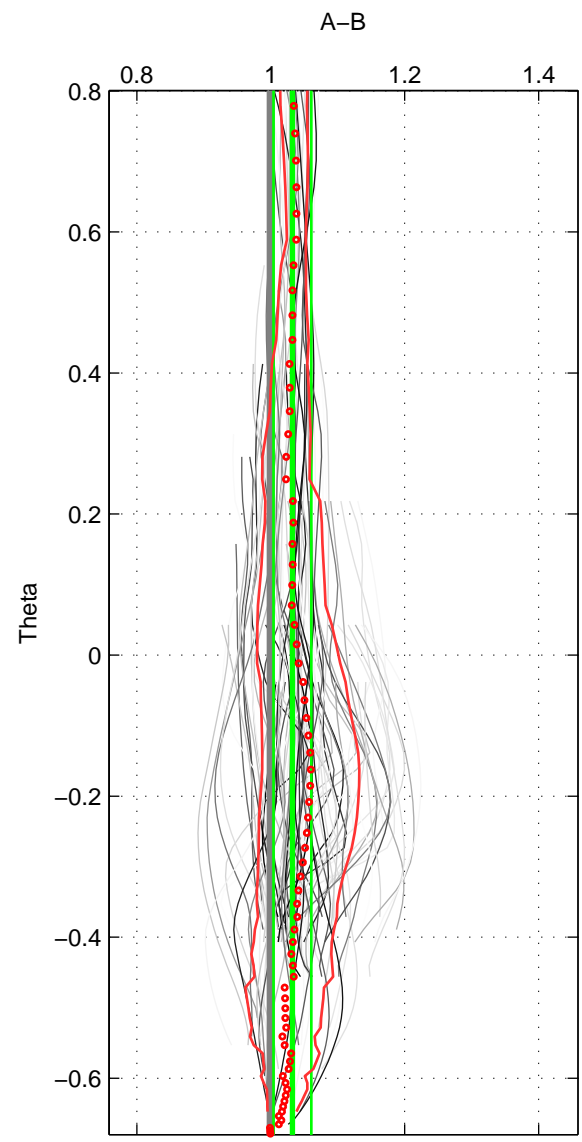

Cruise A (red). Date: Jan 2008 Cruisename: 338-09AR20071216  
 Cruise B (blue). Date: Mar 2003 Cruisename: 388-61TG20030217

\*\*\* "Favourite" values are means of spaces 1 2 3.

	Offset	O.StDev	Ratio	R.Stdev	Rating
SIGMA:	2.908	4.156	1.027	0.037	5
THETA:	3.534	3.108	1.032	0.028	5
DEPTH:	5.459	9.915	1.049	0.089	5
FAV.:	3.967	5.727	1.036	0.052	5

Profiles of A: 19  
 Profiles of B: 8  
 Diff profs : 80  
 WMoffset (A-B): 2.9084  
 WMoffset stdev: 4.1563  
 WMratio (A/B): 1.0266  
 WMratio stdev: 0.037148

Quality (1-5): 5

Profiles of A: 19  
 Profiles of B: 8  
 Diff profs : 80  
 WMoffset (A-B): 3.5337  
 WMoffset stdev: 3.1084  
 WMratio (A/B): 1.0323  
 WMratio stdev: 0.028239

Quality (1-5): 5

Profiles of A: 19  
 Profiles of B: 8  
 Diff profs : 80  
 WMoffset (A-B): 5.4591  
 WMoffset stdev: 9.9148  
 WMratio (A/B): 1.0494  
 WMratio stdev: 0.089348

Quality (1-5): 5