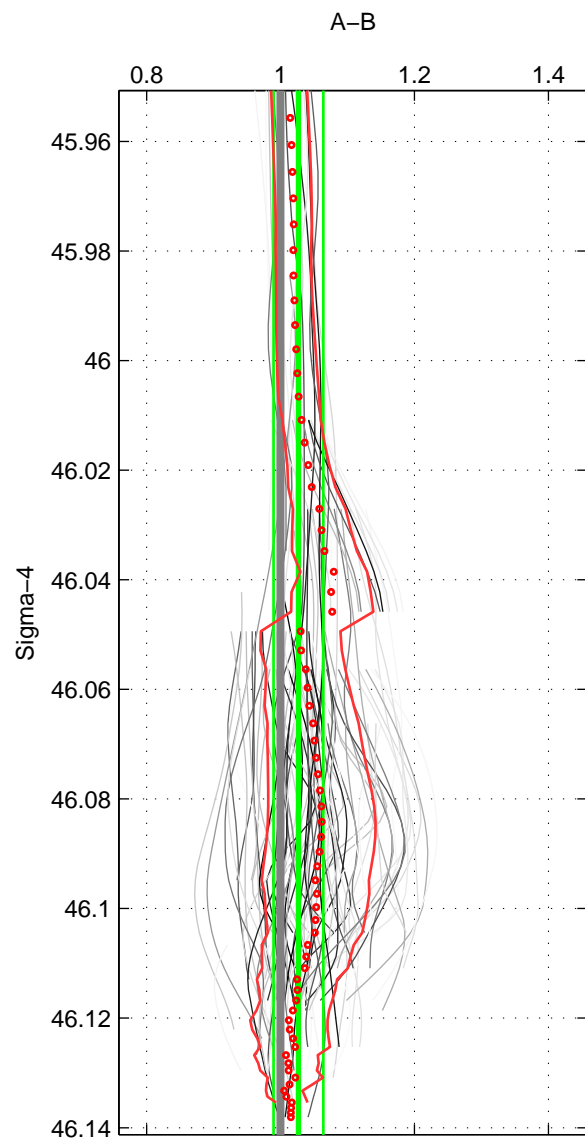

Cruise A (red). Date: Jan 2008 Cruisename: 338-09AR20071216  
 Cruise B (blue). Date: Mar 2003 Cruisename: 388-61TG20030217

\*\*\* "Favourite" values are means of spaces 1 2 3.

	Offset	O.StDev	Ratio	R.Stdev	Rating
SIGMA:	2.908	4.156	1.027	0.037	5
THETA:	3.534	3.108	1.032	0.028	5
DEPTH:	5.459	9.915	1.049	0.089	5
FAV.:	3.967	5.727	1.036	0.052	5

Profiles of A: 19  
 Profiles of B: 8  
 Diff profs : 80  
 WMoffset (A-B): 2.9084  
 WMoffset stdev: 4.1563  
 WMratio (A/B): 1.0266  
 WMratio stdev: 0.037148

Quality (1-5): 5

Profiles of A: 19  
 Profiles of B: 8  
 Diff profs : 80  
 WMoffset (A-B): 3.5337  
 WMoffset stdev: 3.1084  
 WMratio (A/B): 1.0323  
 WMratio stdev: 0.028239

Quality (1-5): 5

Profiles of A: 19  
 Profiles of B: 8  
 Diff profs : 80  
 WMoffset (A-B): 5.4591  
 WMoffset stdev: 9.9148  
 WMratio (A/B): 1.0494  
 WMratio stdev: 0.089348

Quality (1-5): 5