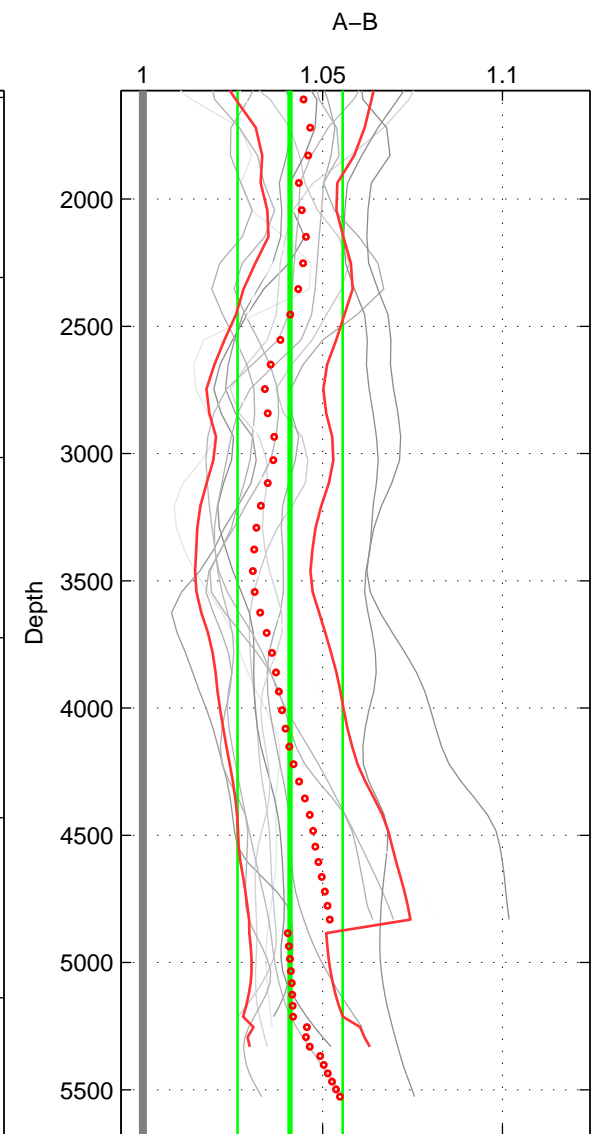

Cruise A (red). Date: Aug 1985 Cruisename: 496-325019850804

Cruise B (blue). Date: Sep 2001 Cruisename: 556-49HG20010813

\*\*\* "Favourite" values are means of spaces 1 2 3.

	Offset	O.StDev	Ratio	R.Stdev	Rating
SIGMA:	5.805	1.881	1.038	0.012	5
THETA:	5.990	1.469	1.040	0.010	5
DEPTH:	6.279	2.310	1.041	0.015	5
FAV.:	6.025	1.887	1.039	0.012	5

Profiles of A: 10  
 Profiles of B: 3  
 Diff profs: 13  
 WMoffset (A-B): 5.8049  
 WMoffset stdev: 1.8813  
 WMratio (A/B): 1.0378  
 WMratio stdev: 0.0122

Quality (1-5): 5

Profiles of A: 10  
 Profiles of B: 3  
 Diff profs: 13  
 WMoffset (A-B): 5.9905  
 WMoffset stdev: 1.4689  
 WMratio (A/B): 1.0397  
 WMratio stdev: 0.0098671

Quality (1-5): 5

Profiles of A: 10  
 Profiles of B: 3  
 Diff profs: 13  
 WMoffset (A-B): 6.279  
 WMoffset stdev: 2.3099  
 WMratio (A/B): 1.0409  
 WMratio stdev: 0.014634

Quality (1-5): 5