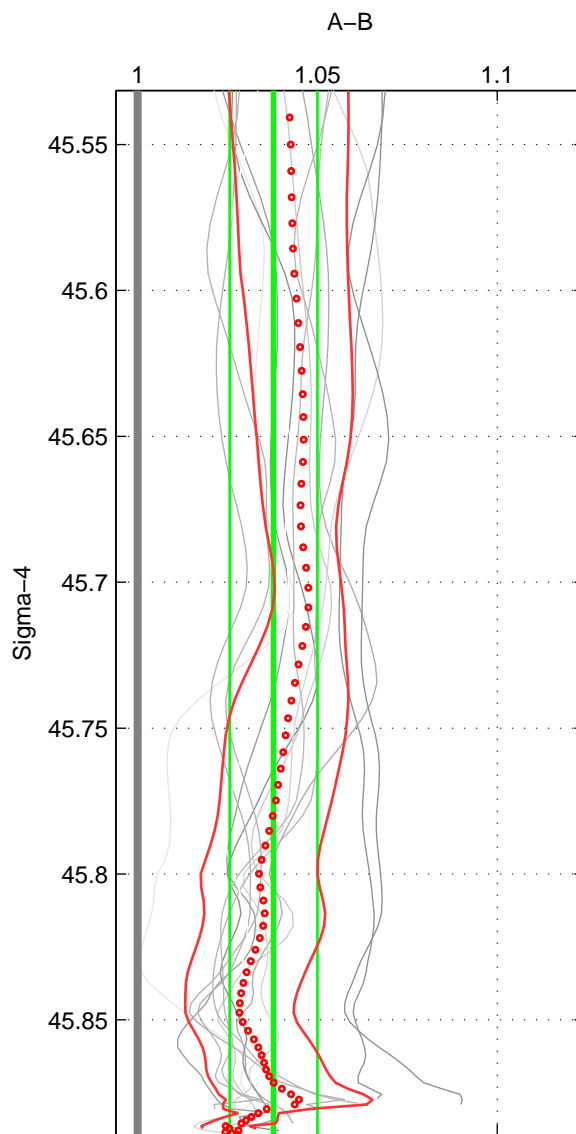

Cruise A (red). Date: Aug 1985 Cruisename: 496-325019850804

Cruise B (blue). Date: Sep 2001 Cruisename: 556-49HG20010813

\*\*\* "Favourite" values are means of spaces 1 2 3.

	Offset	O.StDev	Ratio	R.Stdev	Rating
SIGMA:	5.805	1.881	1.038	0.012	5
THETA:	5.990	1.469	1.040	0.010	5
DEPTH:	6.279	2.310	1.041	0.015	5
FAV.:	6.025	1.887	1.039	0.012	5

Profiles of A: 10  
 Profiles of B: 3  
 Diff profs: 13  
 WMoffset (A-B): 5.8049  
 WMoffset stdev: 1.8813  
 WMratio (A/B): 1.0378  
 WMratio stdev: 0.0122

Quality (1-5): 5

Profiles of A: 10  
 Profiles of B: 3  
 Diff profs: 13  
 WMoffset (A-B): 5.9905  
 WMoffset stdev: 1.4689  
 WMratio (A/B): 1.0397  
 WMratio stdev: 0.0098671

Quality (1-5): 5

Profiles of A: 10  
 Profiles of B: 3  
 Diff profs: 13  
 WMoffset (A-B): 6.279  
 WMoffset stdev: 2.3099  
 WMratio (A/B): 1.0409  
 WMratio stdev: 0.014634

Quality (1-5): 5