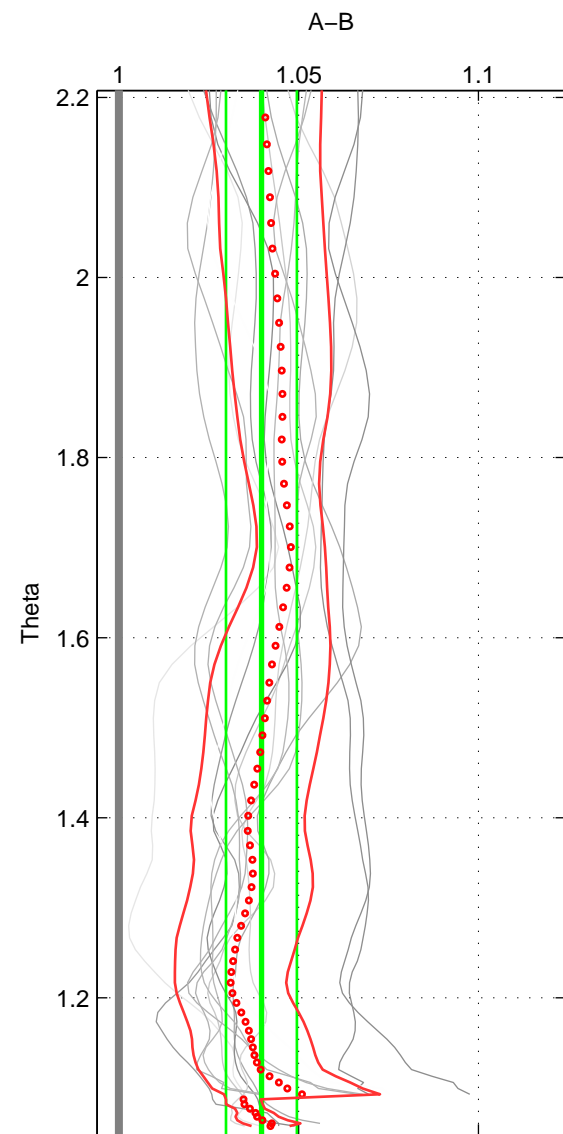

Cruise A (red). Date: Aug 1985 Cruisename: 496-325019850804

Cruise B (blue). Date: Sep 2001 Cruisename: 556-49HG20010813

\*\*\* "Favourite" values are means of spaces 1 2 3.

	Offset	O.StDev	Ratio	R.Stdev	Rating
SIGMA:	5.805	1.881	1.038	0.012	5
THETA:	5.990	1.469	1.040	0.010	5
DEPTH:	6.279	2.310	1.041	0.015	5
FAV.:	6.025	1.887	1.039	0.012	5

Profiles of A: 10  
 Profiles of B: 3  
 Diff profs: 13  
 WMoffset (A-B): 5.8049  
 WMoffset stdev: 1.8813  
 WMratio (A/B): 1.0378  
 WMratio stdev: 0.0122

Quality (1-5): 5

Profiles of A: 10  
 Profiles of B: 3  
 Diff profs: 13  
 WMoffset (A-B): 5.9905  
 WMoffset stdev: 1.4689  
 WMratio (A/B): 1.0397  
 WMratio stdev: 0.0098671

Quality (1-5): 5

Profiles of A: 10  
 Profiles of B: 3  
 Diff profs: 13  
 WMoffset (A-B): 6.279  
 WMoffset stdev: 2.3099  
 WMratio (A/B): 1.0409  
 WMratio stdev: 0.014634

Quality (1-5): 5