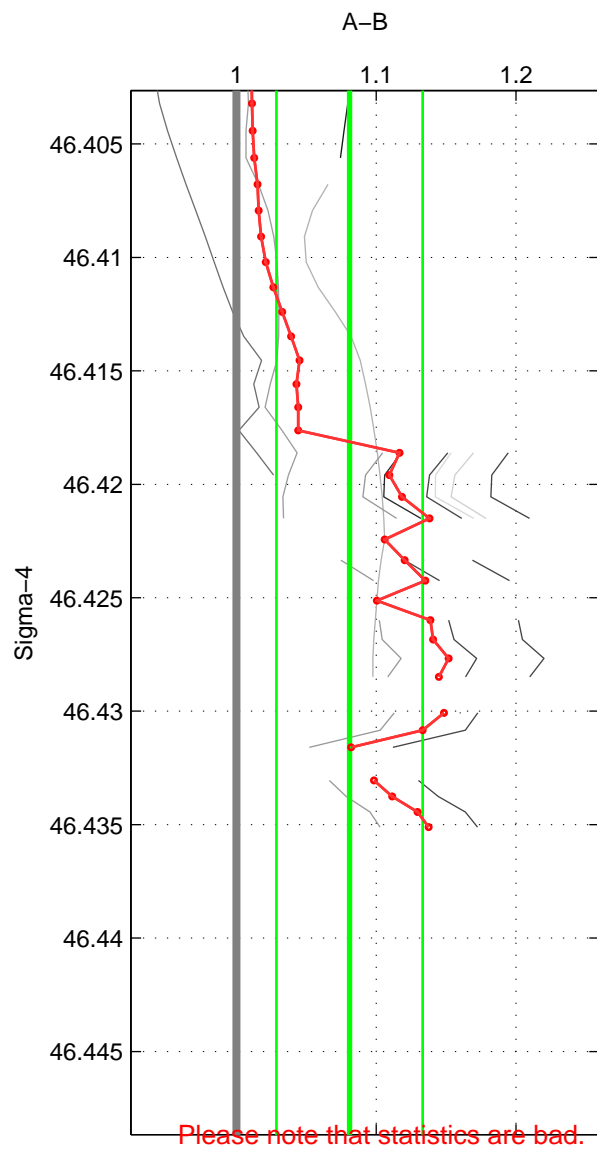

Cruise A (red). Date: Aug 1993 Cruisename: 87-58JH19930730
 Cruise B (blue). Date: Jul 1981 Cruisename: 220-316N19810401

*** "Favourite" values are those of space 3.

	Offset	O.StDev	Ratio	R.Stdev	Rating
SIGMA:	0.793	0.499	1.081	0.052	2
THETA:	0.612	0.592	1.060	0.059	2
DEPTH:	1.064	0.464	1.109	0.050	3
FAV.:	1.064	0.464	1.109	0.050	3

Please note that statistics are bad.

Profiles of A: 7
 Profiles of B: 4
 Diff profs: 10
 WMoffset (A-B): 0.79295
 WMoffset stdev: 0.49947
 WMratio (A/B): 1.081
 WMratio stdev: 0.05228

Quality (1-5): 2

Please note that statistics are bad.

Profiles of A: 7
 Profiles of B: 4
 Diff profs: 7
 WMoffset (A-B): 0.61195
 WMoffset stdev: 0.59177
 WMratio (A/B): 1.0602
 WMratio stdev: 0.059359

Quality (1-5): 2

Profiles of A: 7
 Profiles of B: 4
 Diff profs: 11
 WMoffset (A-B): 1.0645
 WMoffset stdev: 0.46368
 WMratio (A/B): 1.1085
 WMratio stdev: 0.050204