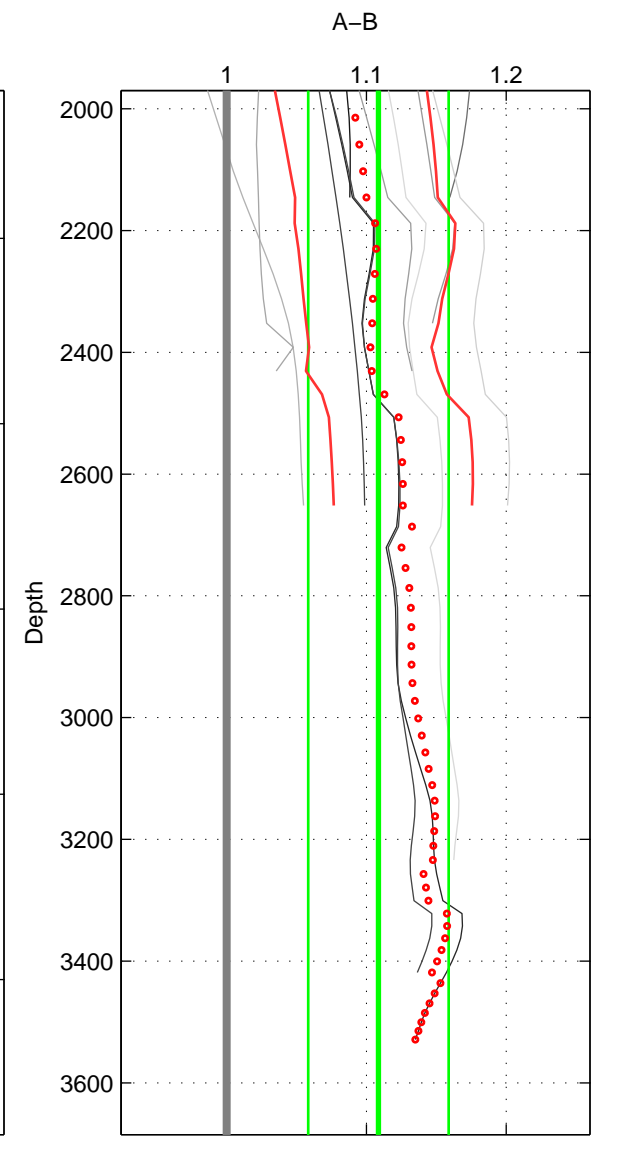

Cruise A (red). Date: Aug 1993 Cruisename: 87-58JH19930730
 Cruise B (blue). Date: Jul 1981 Cruisename: 220-316N19810401

*** "Favourite" values are those of space 3.

	Offset	O.StDev	Ratio	R.Stdev	Rating
SIGMA:	0.793	0.499	1.081	0.052	2
THETA:	0.612	0.592	1.060	0.059	2
DEPTH:	1.064	0.464	1.109	0.050	3
FAV.:	1.064	0.464	1.109	0.050	3

Please note that statistics are bad.

Profiles of A: 7
 Profiles of B: 4
 Diff profs: 10
 WMoffset (A-B): 0.79295
 WMoffset stdev: 0.49947
 WMratio (A/B): 1.081
 WMratio stdev: 0.05228

Quality (1-5): 2

Please note that statistics are bad.

Profiles of A: 7
 Profiles of B: 4
 Diff profs: 7
 WMoffset (A-B): 0.61195
 WMoffset stdev: 0.59177
 WMratio (A/B): 1.0602
 WMratio stdev: 0.059359

Quality (1-5): 2

Profiles of A: 7
 Profiles of B: 4
 Diff profs: 11
 WMoffset (A-B): 1.0645
 WMoffset stdev: 0.46368
 WMratio (A/B): 1.1085
 WMratio stdev: 0.050204