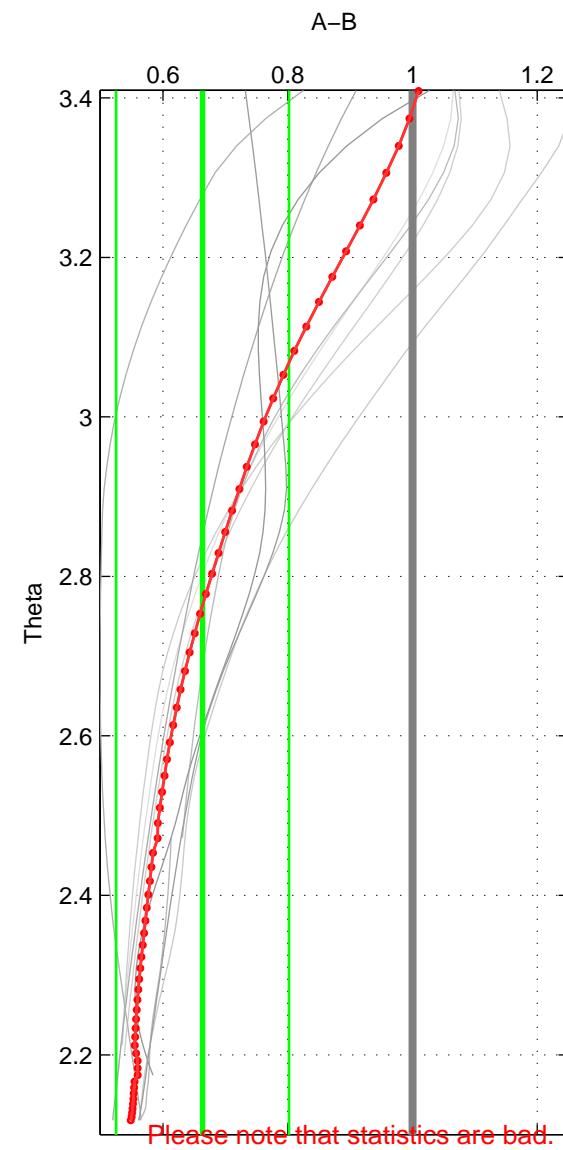

Cruise A (red). Date: Jun 1990 Cruisename: 312-74DI19900612

Cruise B (blue). Date: Aug 1994 Cruisename: 328-OMEX1NA

*** "Favourite" values are those of space 2.

	Offset	O.StDev	Ratio	R.Stdev	Rating
SIGMA:	NaN	NaN	NaN	NaN	NaN
THETA:	-12.122	6.210	0.663	0.139	1
DEPTH:	NaN	NaN	NaN	NaN	NaN
FAV. :	-12.122	6.210	0.663	0.139	1

Please note that statistics are bad.

Profiles of A: 1
 Profiles of B: 10
 Diff profs : 10
 WMoffset (A-B): -12.1219
 WMoffset stdev: 6.2103
 WMratio (A/B): 0.66324
 WMratio stdev: 0.13869

Quality (1-5): 1