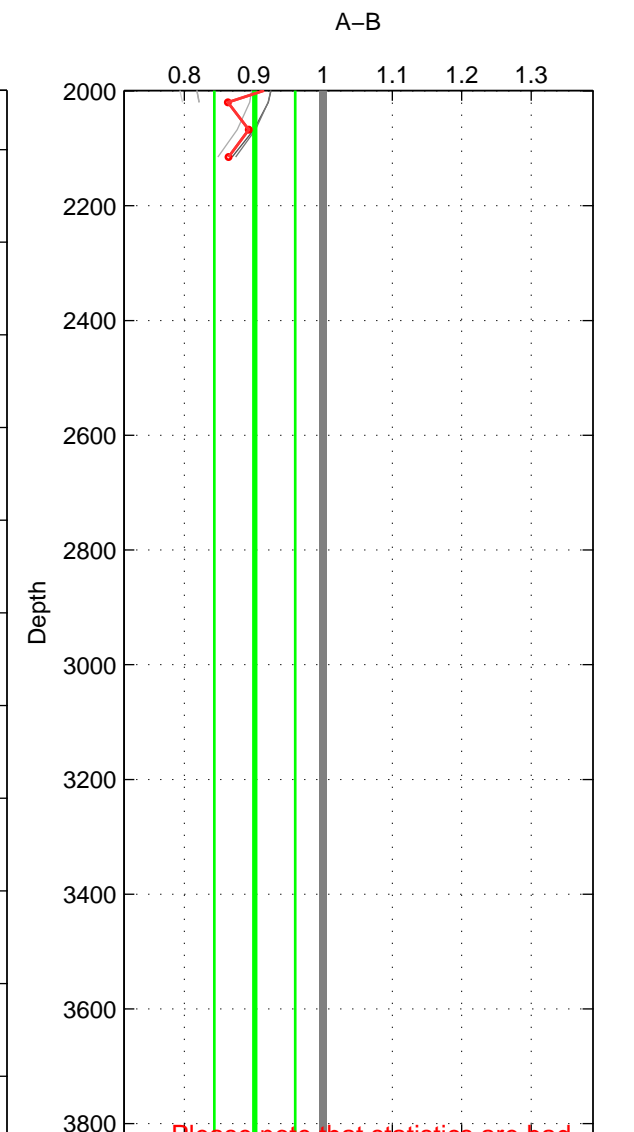

Cruise A (red). Date: Aug 2007 Cruisename: 45-18SN20070726

Cruise B (blue). Date: Aug 2004 Cruisename: 56-32H120040718

*** "Favourite" values are those of space 2.

	Offset	O.StDev	Ratio	R.Stdev	Rating
SIGMA:	-1.844	0.853	0.867	0.061	3
THETA:	0.235	0.321	1.017	0.024	4
DEPTH:	-1.352	0.757	0.902	0.058	3
FAV.:	0.235	0.321	1.017	0.024	4

Profiles of A: 6
 Profiles of B: 2
 Diff profs : 8
 WMoffset (A-B): -1.8445
 WMoffset stdev: 0.8525
 WMratio (A/B): 0.86657
 WMratio stdev: 0.061294

Quality (1-5): 3

Profiles of A: 5
 Profiles of B: 5
 Diff profs : 15
 WMoffset (A-B): 0.2345
 WMoffset stdev: 0.3207
 WMratio (A/B): 1.0171
 WMratio stdev: 0.023893

Quality (1-5): 4

Profiles of A: 6
 Profiles of B: 4
 Diff profs : 18
 WMoffset (A-B): -1.3524
 WMoffset stdev: 0.75728
 WMratio (A/B): 0.90152
 WMratio stdev: 0.058396

Quality (1-5): 3

Please note that statistics are bad.