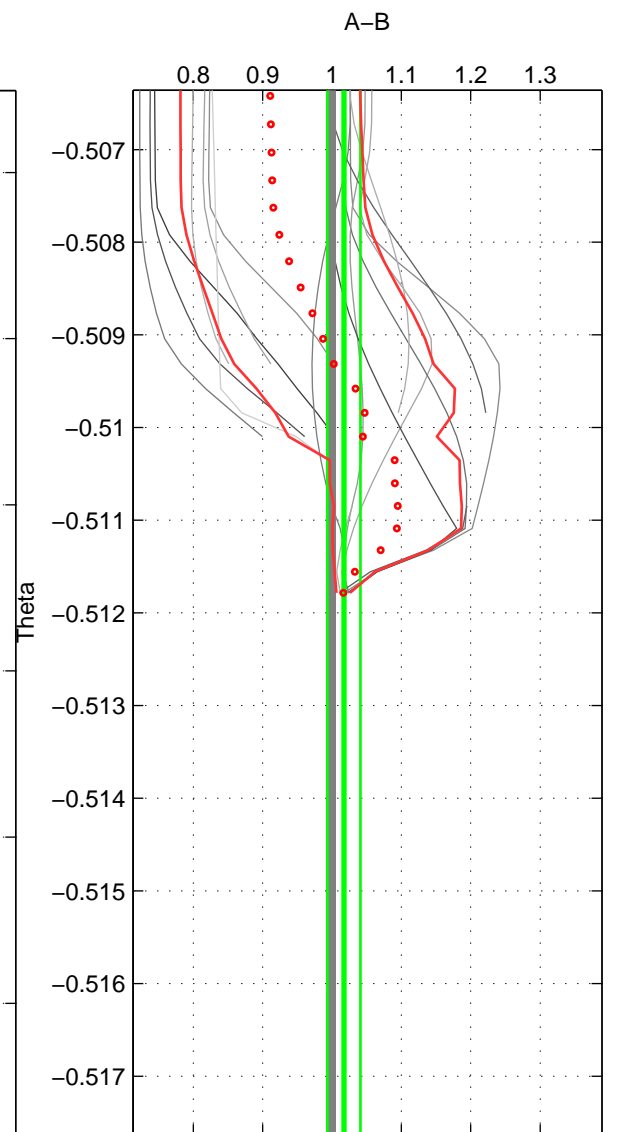

Cruise A (red). Date: Aug 2007 Cruisename: 45-18SN20070726

Cruise B (blue). Date: Aug 2004 Cruisename: 56-32H120040718

*** "Favourite" values are those of space 2.

	Offset	O.StDev	Ratio	R.Stdev	Rating
SIGMA:	-1.844	0.853	0.867	0.061	3
THETA:	0.235	0.321	1.017	0.024	4
DEPTH:	-1.352	0.757	0.902	0.058	3
FAV.:	0.235	0.321	1.017	0.024	4

Profiles of A: 6
 Profiles of B: 2
 Diff profs : 8
 WMoffset (A-B): -1.8445
 WMoffset stdev: 0.8525
 WMratio (A/B): 0.86657
 WMratio stdev: 0.061294

Quality (1-5): 3

Profiles of A: 5
 Profiles of B: 5
 Diff profs : 15
 WMoffset (A-B): 0.2345
 WMoffset stdev: 0.3207
 WMratio (A/B): 1.0171
 WMratio stdev: 0.023893

Quality (1-5): 4

Profiles of A: 6
 Profiles of B: 4
 Diff profs : 18
 WMoffset (A-B): -1.3524
 WMoffset stdev: 0.75728
 WMratio (A/B): 0.90152
 WMratio stdev: 0.058396

Quality (1-5): 3

Please note that statistics are bad.