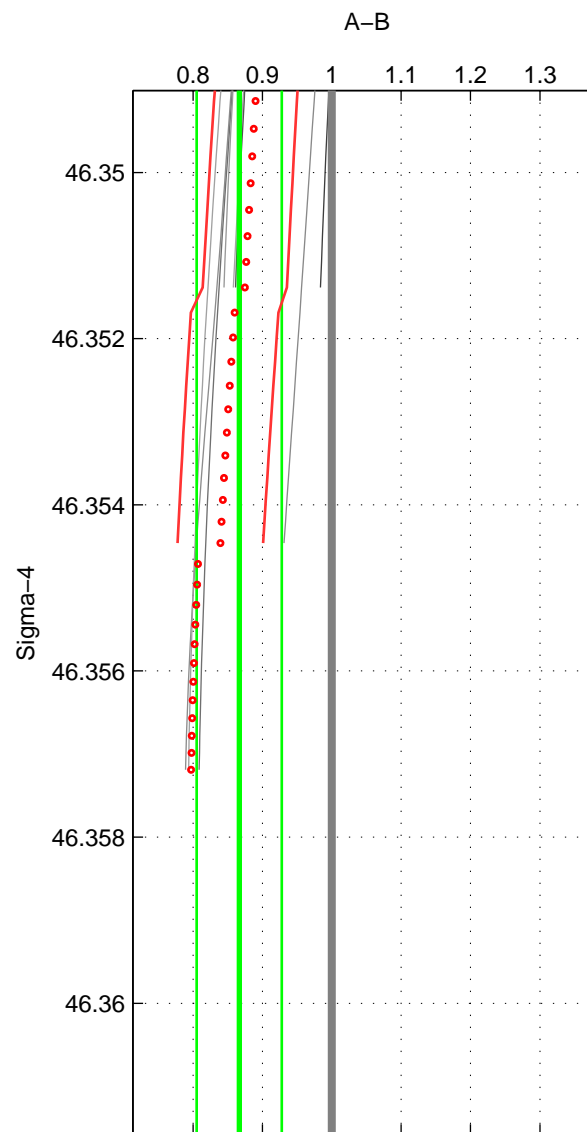

Cruise A (red). Date: Aug 2007 Cruisename: 45-18SN20070726

Cruise B (blue). Date: Aug 2004 Cruisename: 56-32H120040718

*** "Favourite" values are those of space 2.

	Offset	O.StDev	Ratio	R.Stdev	Rating
SIGMA:	-1.844	0.853	0.867	0.061	3
THETA:	0.235	0.321	1.017	0.024	4
DEPTH:	-1.352	0.757	0.902	0.058	3
FAV.:	0.235	0.321	1.017	0.024	4

Profiles of A: 6
 Profiles of B: 2
 Diff profs : 8
 WMoffset (A-B): -1.8445
 WMoffset stdev: 0.8525
 WMratio (A/B): 0.86657
 WMratio stdev: 0.061294

Quality (1-5): 3

Profiles of A: 5
 Profiles of B: 5
 Diff profs : 15
 WMoffset (A-B): 0.2345
 WMoffset stdev: 0.3207
 WMratio (A/B): 1.0171
 WMratio stdev: 0.023893

Quality (1-5): 4

Profiles of A: 6
 Profiles of B: 4
 Diff profs : 18
 WMoffset (A-B): -1.3524
 WMoffset stdev: 0.75728
 WMratio (A/B): 0.90152
 WMratio stdev: 0.058396

Quality (1-5): 3

Please note that statistics are bad.