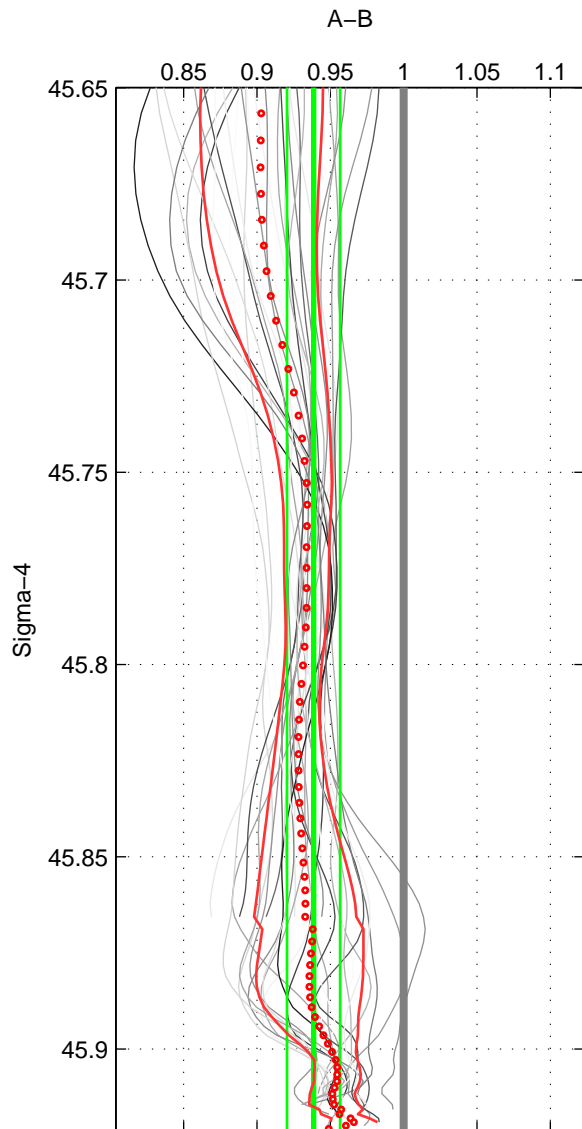

Cruise A (red). Date: Oct 2003 Cruisename: 233-316N20030922

Cruise B (blue). Date: Jan 2010 Cruisename: 318-74DI20100106

\*\*\* "Favourite" values are means of spaces 1 2 3.

	Offset	O.StDev	Ratio	R.Stdev	Rating
SIGMA:	-2.349	0.718	0.939	0.018	5
THETA:	-2.330	0.704	0.944	0.016	5
DEPTH:	-1.742	0.890	0.961	0.019	5
FAV. :	-2.140	0.770	0.948	0.018	5

Profiles of A: 5  
 Profiles of B: 7  
 Diff profs : 29  
 WMoffset (A-B): -2.3489  
 WMoffset stdev: 0.71762  
 WMratio (A/B): 0.93851  
 WMratio stdev: 0.018101

Quality (1-5): 5

Profiles of A: 6  
 Profiles of B: 7  
 Diff profs : 34  
 WMoffset (A-B): -2.3297  
 WMoffset stdev: 0.70388  
 WMratio (A/B): 0.94365  
 WMratio stdev: 0.016097

Quality (1-5): 5

Profiles of A: 6  
 Profiles of B: 7  
 Diff profs : 34  
 WMoffset (A-B): -1.7415  
 WMoffset stdev: 0.88987  
 WMratio (A/B): 0.96077  
 WMratio stdev: 0.018665

Quality (1-5): 5