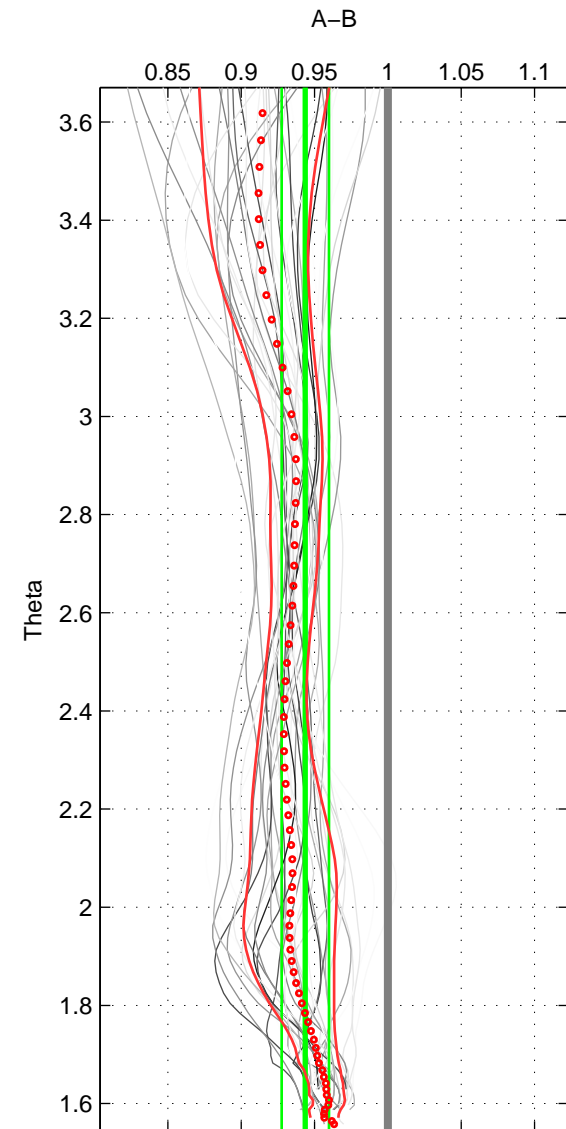

Cruise A (red). Date: Oct 2003 Cruisename: 233-316N20030922

Cruise B (blue). Date: Jan 2010 Cruisename: 318-74DI20100106

\*\*\* "Favourite" values are means of spaces 1 2 3.

	Offset	O.StDev	Ratio	R.Stdev	Rating
SIGMA:	-2.349	0.718	0.939	0.018	5
THETA:	-2.330	0.704	0.944	0.016	5
DEPTH:	-1.742	0.890	0.961	0.019	5
FAV. :	-2.140	0.770	0.948	0.018	5

Profiles of A: 5  
 Profiles of B: 7  
 Diff profs : 29  
 WMoffset (A-B): -2.3489  
 WMoffset stdev: 0.71762  
 WMratio (A/B): 0.93851  
 WMratio stdev: 0.018101

Quality (1-5): 5

Profiles of A: 6  
 Profiles of B: 7  
 Diff profs : 34  
 WMoffset (A-B): -2.3297  
 WMoffset stdev: 0.70388  
 WMratio (A/B): 0.94365  
 WMratio stdev: 0.016097

Quality (1-5): 5

Profiles of A: 6  
 Profiles of B: 7  
 Diff profs : 34  
 WMoffset (A-B): -1.7415  
 WMoffset stdev: 0.88987  
 WMratio (A/B): 0.96077  
 WMratio stdev: 0.018665

Quality (1-5): 5