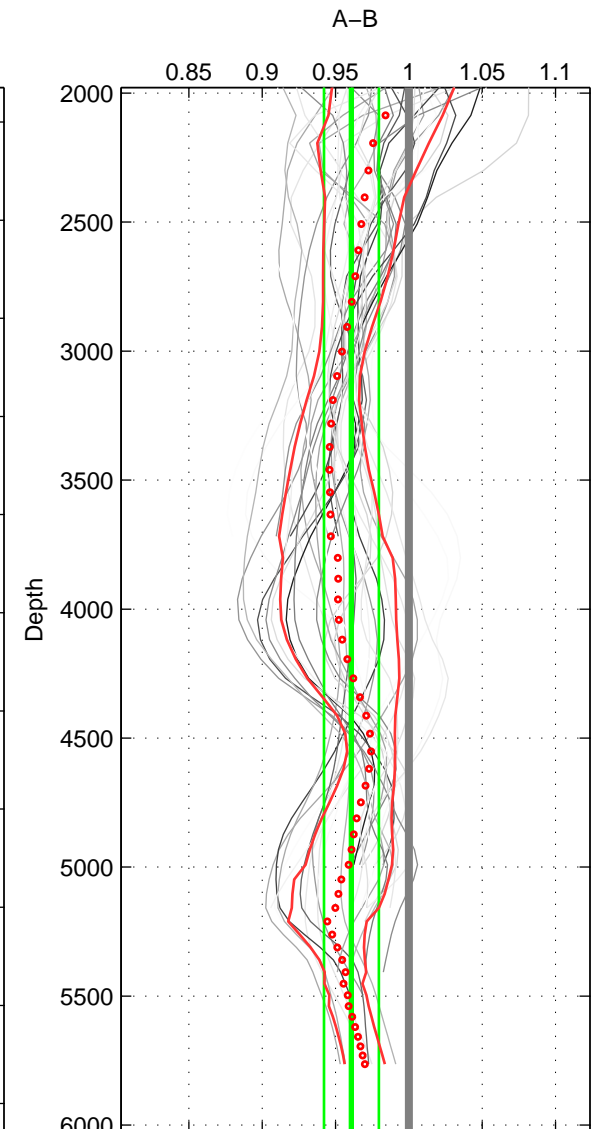

Cruise A (red). Date: Oct 2003 Cruisename: 233-316N20030922

Cruise B (blue). Date: Jan 2010 Cruisename: 318-74DI20100106

\*\*\* "Favourite" values are means of spaces 1 2 3.

	Offset	O.StDev	Ratio	R.Stdev	Rating
SIGMA:	-2.349	0.718	0.939	0.018	5
THETA:	-2.330	0.704	0.944	0.016	5
DEPTH:	-1.742	0.890	0.961	0.019	5
FAV. :	-2.140	0.770	0.948	0.018	5

Profiles of A: 5  
 Profiles of B: 7  
 Diff profs : 29  
 WMoffset (A-B): -2.3489  
 WMoffset stdev: 0.71762  
 WMratio (A/B): 0.93851  
 WMratio stdev: 0.018101

Quality (1-5): 5

Profiles of A: 6  
 Profiles of B: 7  
 Diff profs : 34  
 WMoffset (A-B): -2.3297  
 WMoffset stdev: 0.70388  
 WMratio (A/B): 0.94365  
 WMratio stdev: 0.016097

Quality (1-5): 5

Profiles of A: 6  
 Profiles of B: 7  
 Diff profs : 34  
 WMoffset (A-B): -1.7415  
 WMoffset stdev: 0.88987  
 WMratio (A/B): 0.96077  
 WMratio stdev: 0.018665

Quality (1-5): 5