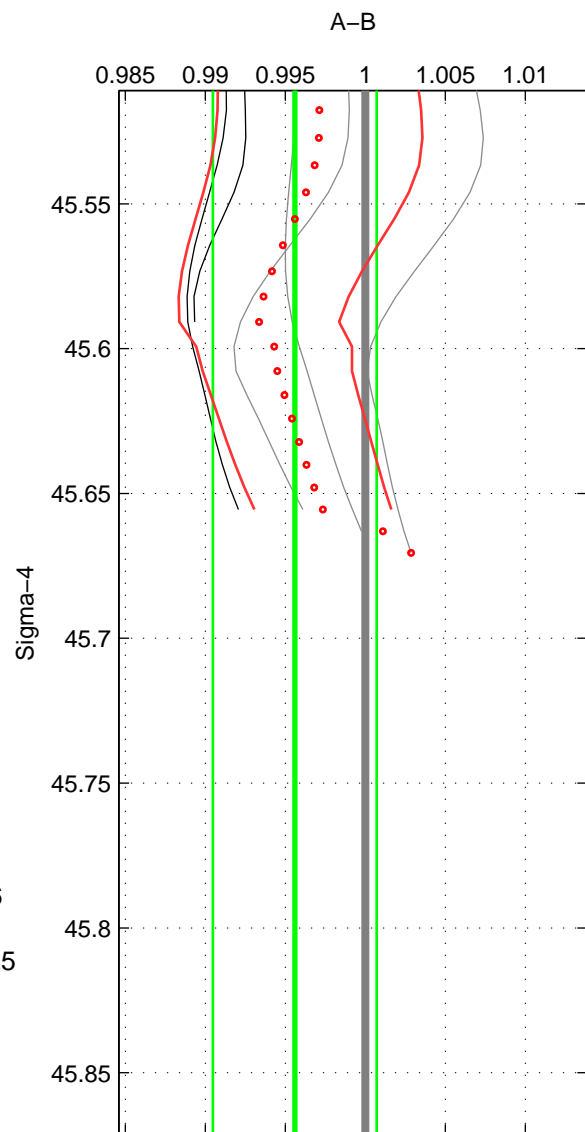

Cruise A (red). Date: Oct 1998 Cruisename: 686-49UP19980916

Cruise B (blue). Date: May 2003 Cruisename: 699-49UP20030425

\*\*\* "Favourite" values are means of spaces 1 2.

	Offset	O.StDev	Ratio	R.Stdev	Rating
SIGMA:	-0.696	0.810	0.996	0.005	3
THETA:	-0.615	0.781	0.996	0.005	3
DEPTH:	-1.057	0.334	0.993	0.002	2
FAV. :	-0.656	0.796	0.996	0.005	3

Profiles of A: 5  
 Profiles of B: 2  
 Diff profs : 5  
 WMoffset (A-B): -0.69598  
 WMoffset stdev: 0.80985  
 WMratio (A/B): 0.9956  
 WMratio stdev: 0.0051117

Quality (1-5): 3

Profiles of A: 5  
 Profiles of B: 2  
 Diff profs : 5  
 WMoffset (A-B): -0.61505  
 WMoffset stdev: 0.78116  
 WMratio (A/B): 0.9961  
 WMratio stdev: 0.0049365

Quality (1-5): 3

Profiles of A: 5  
 Profiles of B: 2  
 Diff profs : 5  
 WMoffset (A-B): -1.0568  
 WMoffset stdev: 0.33436  
 WMratio (A/B): 0.99328  
 WMratio stdev: 0.0021882

Quality (1-5): 2

Please note that statistics are bad.