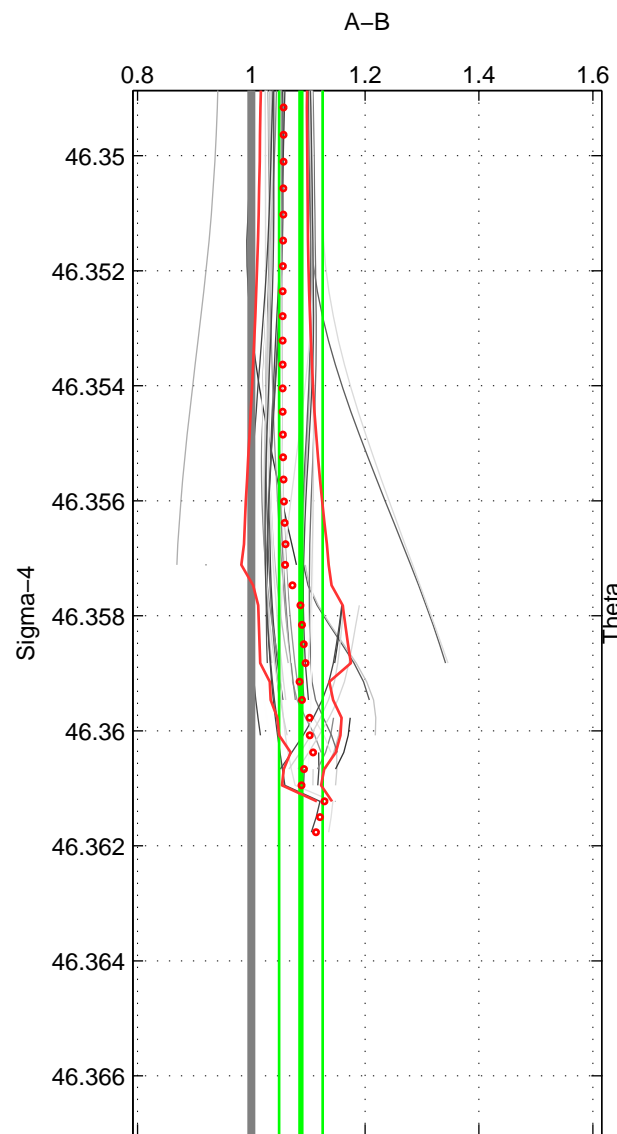

Cruise A (red). Date: Aug 2005 Cruisename: 41-18SN20050729

Cruise B (blue). Date: Sep 2005 Cruisename: 110-77DN20050819

*** "Favourite" values are means of spaces 1 2 3.

	Offset	O.StDev	Ratio	R.Stdev	Rating
SIGMA:	0.998	0.409	1.087	0.038	5
THETA:	0.436	0.498	1.036	0.041	5
DEPTH:	0.215	0.239	1.017	0.018	5
FAV.:	0.550	0.382	1.047	0.033	5

Profiles of A: 13
 Profiles of B: 10
 Diff profs : 43
 WMoffset (A-B): 0.9976
 WMoffset stdev: 0.40886
 WMratio (A/B): 1.0871
 WMratio stdev: 0.038275

Quality (1-5): 5

Profiles of A: 15
 Profiles of B: 9
 Diff profs : 45
 WMoffset (A-B): 0.43624
 WMoffset stdev: 0.49755
 WMratio (A/B): 1.0356
 WMratio stdev: 0.041343

Quality (1-5): 5

Profiles of A: 13
 Profiles of B: 10
 Diff profs : 44
 WMoffset (A-B): 0.21499
 WMoffset stdev: 0.23875
 WMratio (A/B): 1.0168
 WMratio stdev: 0.018478

Quality (1-5): 5