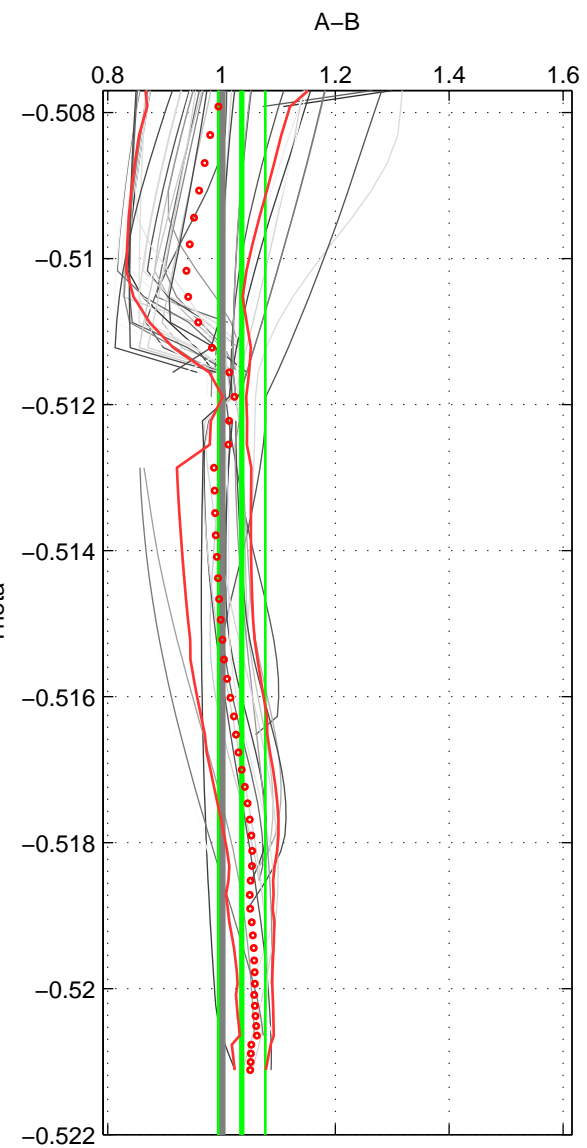

Cruise A (red). Date: Aug 2005 Cruisename: 41-18SN20050729

Cruise B (blue). Date: Sep 2005 Cruisename: 110-77DN20050819

*** "Favourite" values are means of spaces 1 2 3.

	Offset	O.StDev	Ratio	R.Stdev	Rating
SIGMA:	0.998	0.409	1.087	0.038	5
THETA:	0.436	0.498	1.036	0.041	5
DEPTH:	0.215	0.239	1.017	0.018	5
FAV.:	0.550	0.382	1.047	0.033	5

Profiles of A: 13
 Profiles of B: 10
 Diff profs : 43
 WMoffset (A-B): 0.9976
 WMoffset stdev: 0.40886
 WMratio (A/B): 1.0871
 WMratio stdev: 0.038275

Quality (1-5): 5

Profiles of A: 15
 Profiles of B: 9
 Diff profs : 45
 WMoffset (A-B): 0.43624
 WMoffset stdev: 0.49755
 WMratio (A/B): 1.0356
 WMratio stdev: 0.041343

Quality (1-5): 5

Profiles of A: 13
 Profiles of B: 10
 Diff profs : 44
 WMoffset (A-B): 0.21499
 WMoffset stdev: 0.23875
 WMratio (A/B): 1.0168
 WMratio stdev: 0.018478

Quality (1-5): 5