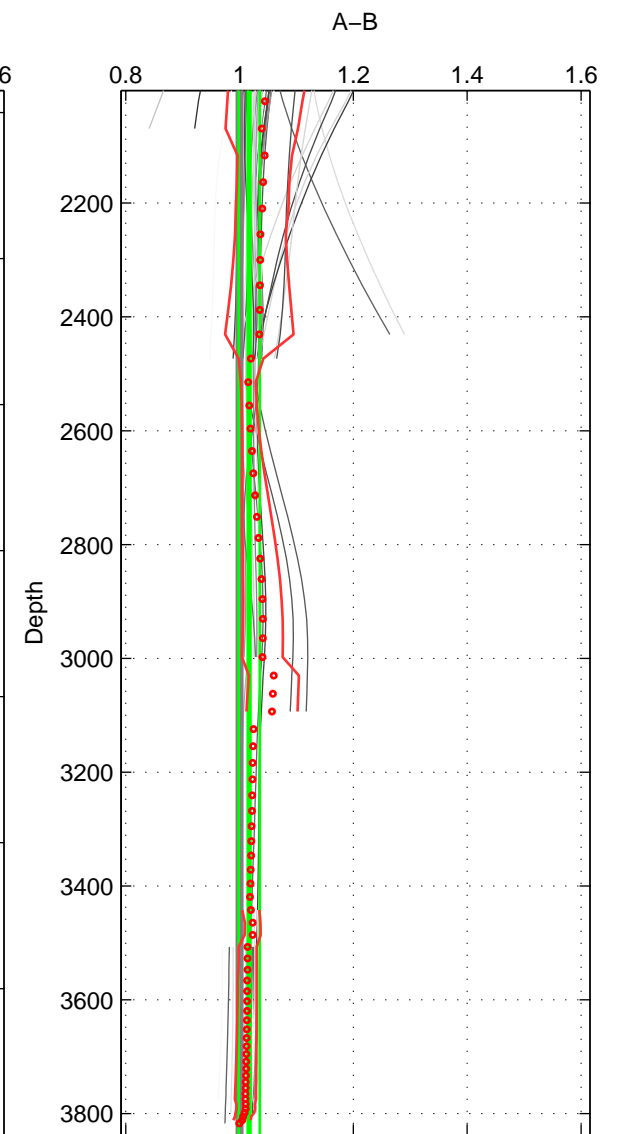

Cruise A (red). Date: Aug 2005 Cruisename: 41-18SN20050729

Cruise B (blue). Date: Sep 2005 Cruisename: 110-77DN20050819

*** "Favourite" values are means of spaces 1 2 3.

	Offset	O.StDev	Ratio	R.Stdev	Rating
SIGMA:	0.998	0.409	1.087	0.038	5
THETA:	0.436	0.498	1.036	0.041	5
DEPTH:	0.215	0.239	1.017	0.018	5
FAV.:	0.550	0.382	1.047	0.033	5

Profiles of A: 13
 Profiles of B: 10
 Diff profs : 43
 WMoffset (A-B): 0.9976
 WMoffset stdev: 0.40886
 WMratio (A/B): 1.0871
 WMratio stdev: 0.038275

Quality (1-5): 5

Profiles of A: 15
 Profiles of B: 9
 Diff profs : 45
 WMoffset (A-B): 0.43624
 WMoffset stdev: 0.49755
 WMratio (A/B): 1.0356
 WMratio stdev: 0.041343

Quality (1-5): 5

Profiles of A: 13
 Profiles of B: 10
 Diff profs : 44
 WMoffset (A-B): 0.21499
 WMoffset stdev: 0.23875
 WMratio (A/B): 1.0168
 WMratio stdev: 0.018478

Quality (1-5): 5