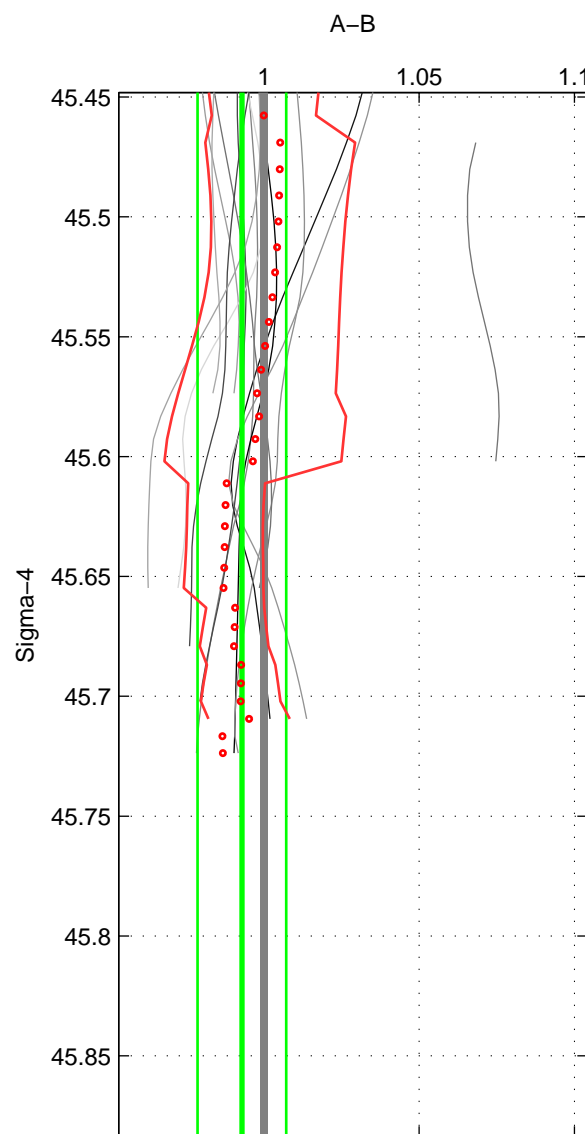

Cruise A (red). Date: Oct 1998 Cruisename: 686-49UP19980916

Cruise B (blue). Date: May 1999 Cruisename: 687-49UP19990419

\*\*\* "Favourite" values are those of space 1.

	Offset	O.StDev	Ratio	R.Stdev	Rating
SIGMA:	-1.085	2.258	0.993	0.014	5
THETA:	-1.290	2.006	0.992	0.013	4
DEPTH:	-1.028	0.799	0.994	0.005	3
FAV. :	-1.085	2.258	0.993	0.014	5

Profiles of A: 4  
 Profiles of B: 8  
 Diff profs : 13  
 WMoffset (A-B): -1.0854  
 WMoffset stdev: 2.2583  
 WMratio (A/B): 0.99293  
 WMratio stdev: 0.014282

Quality (1-5): 5

Profiles of A: 4  
 Profiles of B: 8  
 Diff profs : 13  
 WMoffset (A-B): -1.2903  
 WMoffset stdev: 2.0063  
 WMratio (A/B): 0.99182  
 WMratio stdev: 0.012625

Quality (1-5): 4

Please note that statistics are bad.

Profiles of A: 4  
 Profiles of B: 8  
 Diff profs : 13  
 WMoffset (A-B): -1.0284  
 WMoffset stdev: 0.79852  
 WMratio (A/B): 0.99416  
 WMratio stdev: 0.0054228