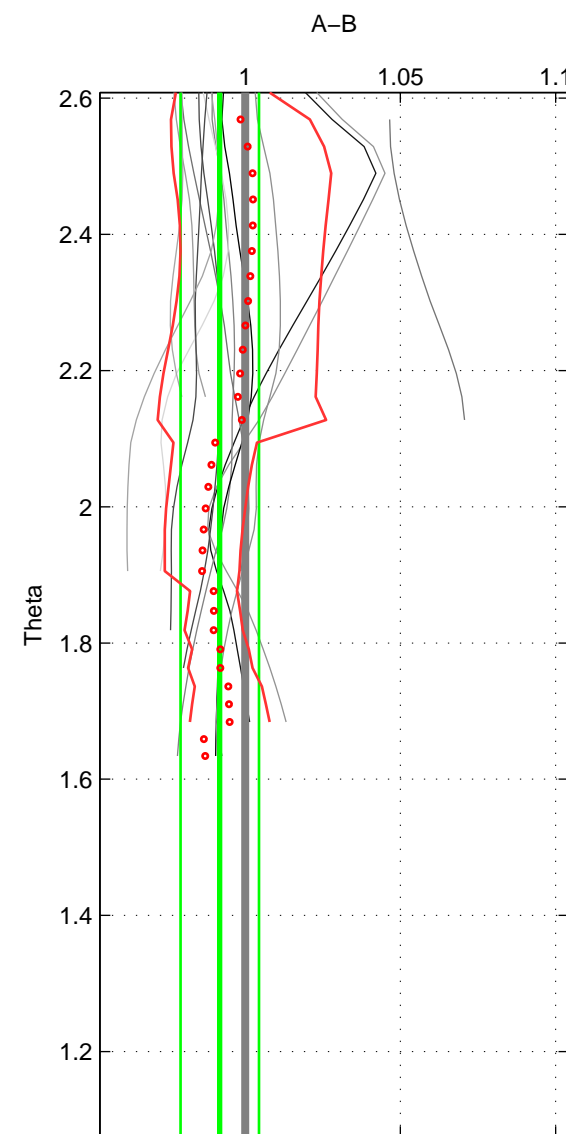

Cruise A (red). Date: Oct 1998 Cruisename: 686-49UP19980916

Cruise B (blue). Date: May 1999 Cruisename: 687-49UP19990419

\*\*\* "Favourite" values are those of space 1.

	Offset	O.StDev	Ratio	R.Stdev	Rating
SIGMA:	-1.085	2.258	0.993	0.014	5
THETA:	-1.290	2.006	0.992	0.013	4
DEPTH:	-1.028	0.799	0.994	0.005	3
FAV. :	-1.085	2.258	0.993	0.014	5

Profiles of A: 4  
 Profiles of B: 8  
 Diff profs : 13  
 WMoffset (A-B): -1.0854  
 WMoffset stdev: 2.2583  
 WMratio (A/B): 0.99293  
 WMratio stdev: 0.014282

Quality (1-5): 5

Profiles of A: 4  
 Profiles of B: 8  
 Diff profs : 13  
 WMoffset (A-B): -1.2903  
 WMoffset stdev: 2.0063  
 WMratio (A/B): 0.99182  
 WMratio stdev: 0.012625

Quality (1-5): 4

Please note that statistics are bad.

Profiles of A: 4  
 Profiles of B: 8  
 Diff profs : 13  
 WMoffset (A-B): -1.0284  
 WMoffset stdev: 0.79852  
 WMratio (A/B): 0.99416  
 WMratio stdev: 0.0054228