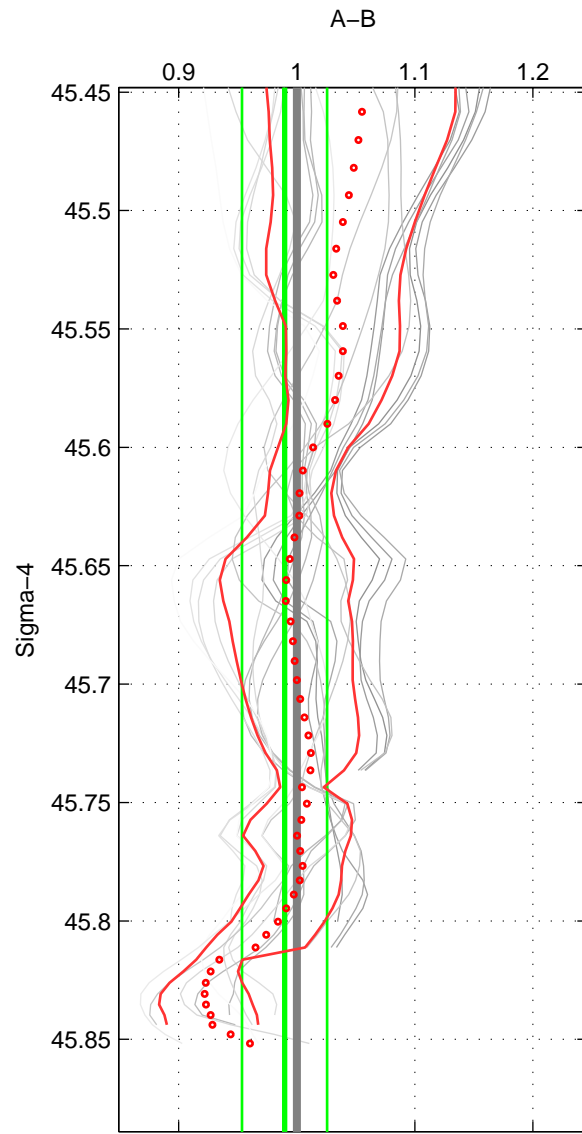

Cruise A (red). Date: May 1983 Cruisename: 240-32OC19830501  
 Cruise B (blue). Date: Sep 1995 Cruisename: 269-35LU19950909

\*\*\* "Favourite" values are means of spaces 1 2 3.

	Offset	O.StDev	Ratio	R.Stdev	Rating
SIGMA:	-0.046	0.713	0.990	0.036	4
THETA:	-0.258	0.708	0.982	0.030	4
DEPTH:	-0.939	0.969	0.960	0.036	4
FAV. :	-0.414	0.796	0.977	0.034	4

Profiles of A: 4  
 Profiles of B: 5  
 Diff profs : 18  
 WMoffset (A-B): -0.045657  
 WMoffset stdev: 0.71252  
 WMratio (A/B): 0.98963  
 WMratio stdev: 0.036028

Quality (1-5): 4

Profiles of A: 4  
 Profiles of B: 5  
 Diff profs : 18  
 WMoffset (A-B): -0.25764  
 WMoffset stdev: 0.70808  
 WMratio (A/B): 0.98239  
 WMratio stdev: 0.029966

Quality (1-5): 4

Profiles of A: 5  
 Profiles of B: 5  
 Diff profs : 22  
 WMoffset (A-B): -0.93937  
 WMoffset stdev: 0.96872  
 WMratio (A/B): 0.96023  
 WMratio stdev: 0.035628

Quality (1-5): 4