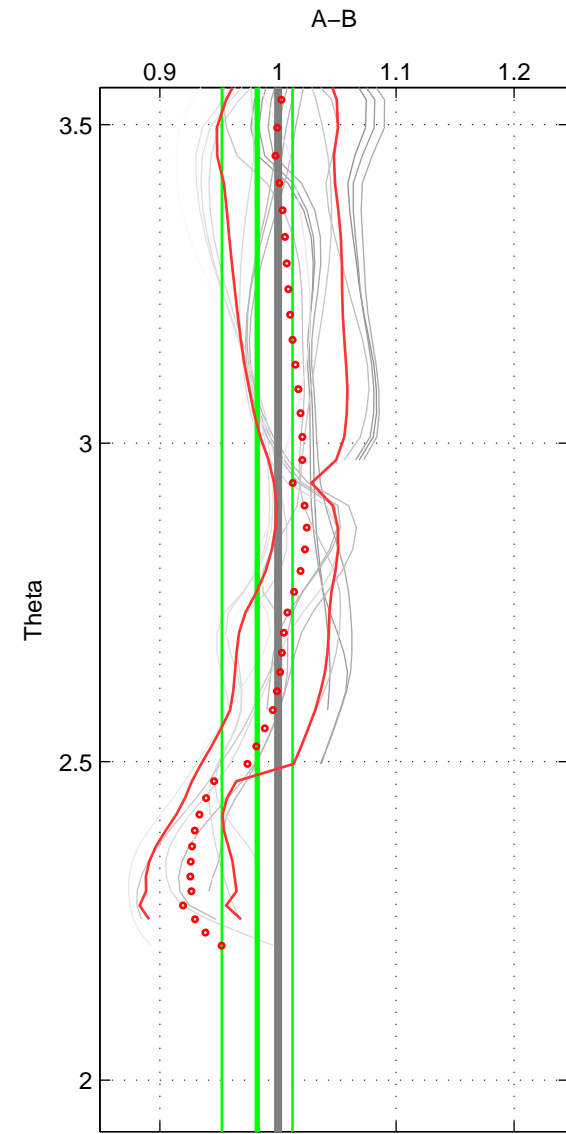

Cruise A (red). Date: May 1983 Cruisename: 240-32OC19830501  
 Cruise B (blue). Date: Sep 1995 Cruisename: 269-35LU19950909

\*\*\* "Favourite" values are means of spaces 1 2 3.

	Offset	O.StDev	Ratio	R.Stdev	Rating
SIGMA:	-0.046	0.713	0.990	0.036	4
THETA:	-0.258	0.708	0.982	0.030	4
DEPTH:	-0.939	0.969	0.960	0.036	4
FAV. :	-0.414	0.796	0.977	0.034	4

Profiles of A: 4  
 Profiles of B: 5  
 Diff profs : 18  
 WMoffset (A-B): -0.045657  
 WMoffset stdev: 0.71252  
 WMratio (A/B): 0.98963  
 WMratio stdev: 0.036028

Quality (1-5): 4

Profiles of A: 4  
 Profiles of B: 5  
 Diff profs : 18  
 WMoffset (A-B): -0.25764  
 WMoffset stdev: 0.70808  
 WMratio (A/B): 0.98239  
 WMratio stdev: 0.029966

Quality (1-5): 4

Profiles of A: 5  
 Profiles of B: 5  
 Diff profs : 22  
 WMoffset (A-B): -0.93937  
 WMoffset stdev: 0.96872  
 WMratio (A/B): 0.96023  
 WMratio stdev: 0.035628

Quality (1-5): 4