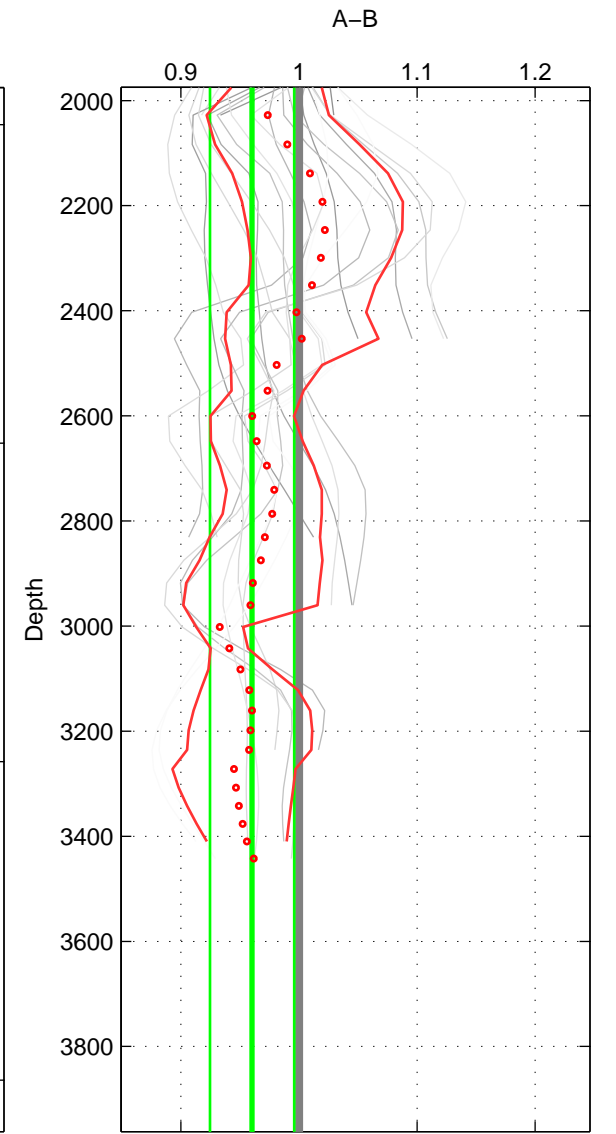

Cruise A (red). Date: May 1983 Cruisename: 240-32OC19830501  
 Cruise B (blue). Date: Sep 1995 Cruisename: 269-35LU19950909

\*\*\* "Favourite" values are means of spaces 1 2 3.

	Offset	O.StDev	Ratio	R.Stdev	Rating
SIGMA:	-0.046	0.713	0.990	0.036	4
THETA:	-0.258	0.708	0.982	0.030	4
DEPTH:	-0.939	0.969	0.960	0.036	4
FAV. :	-0.414	0.796	0.977	0.034	4

Profiles of A: 4  
 Profiles of B: 5  
 Diff profs : 18  
 WMoffset (A-B): -0.045657  
 WMoffset stdev: 0.71252  
 WMratio (A/B): 0.98963  
 WMratio stdev: 0.036028

Quality (1-5): 4

Profiles of A: 4  
 Profiles of B: 5  
 Diff profs : 18  
 WMoffset (A-B): -0.25764  
 WMoffset stdev: 0.70808  
 WMratio (A/B): 0.98239  
 WMratio stdev: 0.029966

Quality (1-5): 4

Profiles of A: 5  
 Profiles of B: 5  
 Diff profs : 22  
 WMoffset (A-B): -0.93937  
 WMoffset stdev: 0.96872  
 WMratio (A/B): 0.96023  
 WMratio stdev: 0.035628

Quality (1-5): 4