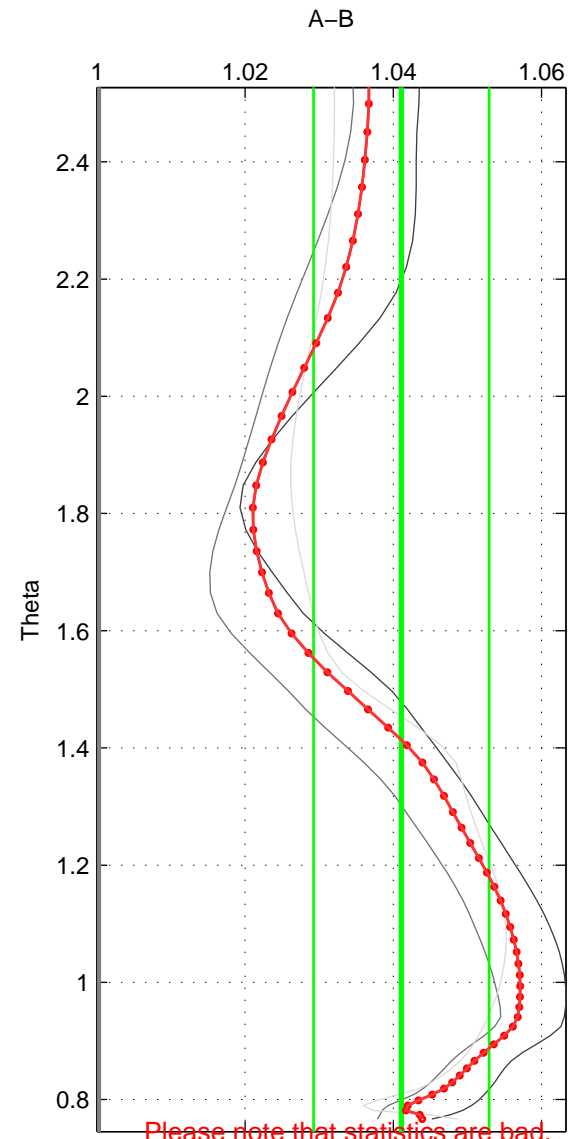

Cruise A (red). Date: Dec 1995 Cruisename: 354-316N19951202

Cruise B (blue). Date: Aug 1989 Cruisename: 364-35MF19890730

*** "Favourite" values are means of spaces 1 2 3.

	Offset	O.StDev	Ratio	R.Stdev	Rating
SIGMA:	4.457	0.014	1.039	0.000	2
THETA:	4.991	1.472	1.041	0.012	2
DEPTH:	4.640	0.000	1.040	0.000	2
FAV.:	4.696	0.495	1.040	0.004	2

Please note that statistics are bad.

Profiles of A: 9
 Profiles of B: 1
 Diff profs : 3
 WMoffset (A-B): 4.457
 WMoffset stdev: 0.014102
 WMratio (A/B): 1.0389
 WMratio stdev: 0.0002551

Quality (1-5): 2

Please note that statistics are bad.

Profiles of A: 9
 Profiles of B: 1
 Diff profs : 3
 WMoffset (A-B): 4.9912
 WMoffset stdev: 1.4717
 WMratio (A/B): 1.0411
 WMratio stdev: 0.011848

Quality (1-5): 2

Please note that statistics are bad.

Profiles of A: 9
 Profiles of B: 1
 Diff profs : 3
 WMoffset (A-B): 4.6398
 WMoffset stdev: 0
 WMratio (A/B): 1.0404
 WMratio stdev: 0

Quality (1-5): 2