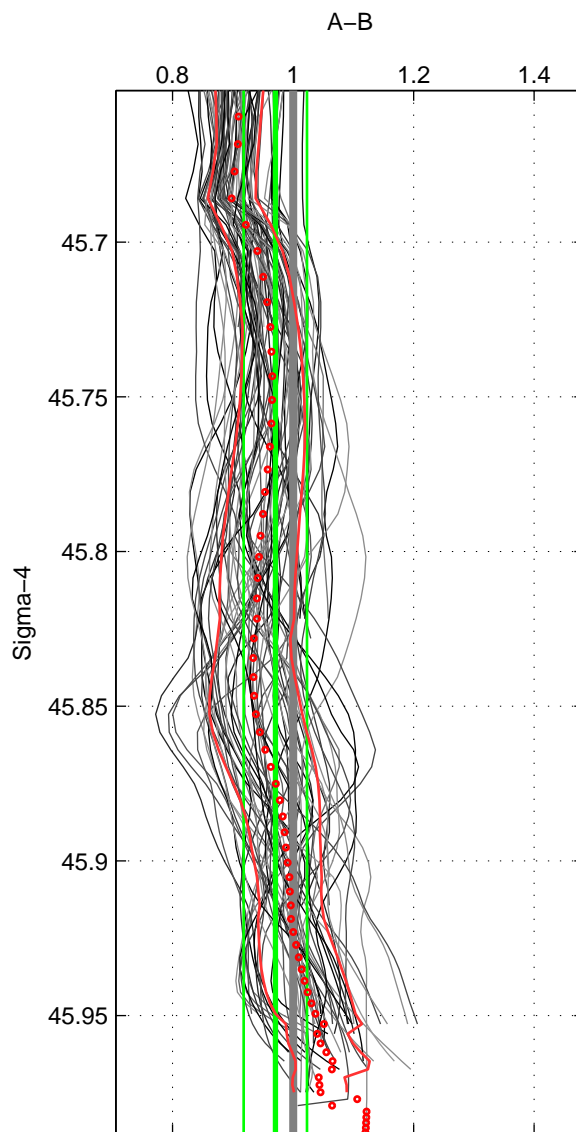

Cruise A (red). Date: Jun 1998 Cruisename: 189-18HU19980622

Cruise B (blue). Date: May 2008 Cruisename: 199-18HU20080520

\*\*\* "Favourite" values are means of spaces 1 2 3.

	Offset	O.StDev	Ratio	R.Stdev	Rating
SIGMA:	-0.268	0.579	0.971	0.053	5
THETA:	-0.370	0.644	0.958	0.057	5
DEPTH:	-0.544	0.699	0.950	0.062	5
FAV. :	-0.394	0.641	0.960	0.057	5

Profiles of A: 13  
 Profiles of B: 23  
 Diff profs : 72  
 WMoffset (A-B): -0.2682  
 WMoffset stdev: 0.57939  
 WMratio (A/B): 0.97057  
 WMratio stdev: 0.052606

Quality (1-5): 5

Profiles of A: 13  
 Profiles of B: 23  
 Diff profs : 72  
 WMoffset (A-B): -0.36959  
 WMoffset stdev: 0.64356  
 WMratio (A/B): 0.9579  
 WMratio stdev: 0.057475

Quality (1-5): 5

Profiles of A: 14  
 Profiles of B: 23  
 Diff profs : 77  
 WMoffset (A-B): -0.54378  
 WMoffset stdev: 0.69856  
 WMratio (A/B): 0.95035  
 WMratio stdev: 0.061786

Quality (1-5): 5