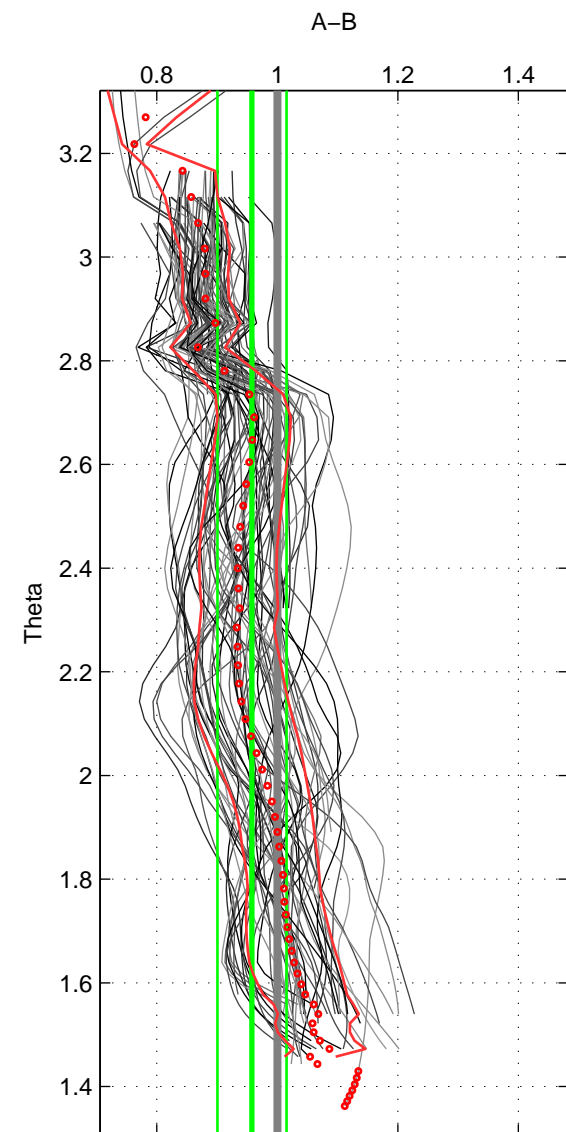

Cruise A (red). Date: Jun 1998 Cruisename: 189-18HU19980622

Cruise B (blue). Date: May 2008 Cruisename: 199-18HU20080520

\*\*\* "Favourite" values are means of spaces 1 2 3.

	Offset	O.StDev	Ratio	R.Stdev	Rating
SIGMA:	-0.268	0.579	0.971	0.053	5
THETA:	-0.370	0.644	0.958	0.057	5
DEPTH:	-0.544	0.699	0.950	0.062	5
FAV. :	-0.394	0.641	0.960	0.057	5

Profiles of A: 13  
 Profiles of B: 23  
 Diff profs : 72  
 WMoffset (A-B): -0.2682  
 WMoffset stdev: 0.57939  
 WMratio (A/B): 0.97057  
 WMratio stdev: 0.052606

Quality (1-5): 5

Profiles of A: 13  
 Profiles of B: 23  
 Diff profs : 72  
 WMoffset (A-B): -0.36959  
 WMoffset stdev: 0.64356  
 WMratio (A/B): 0.9579  
 WMratio stdev: 0.057475

Quality (1-5): 5

Profiles of A: 14  
 Profiles of B: 23  
 Diff profs : 77  
 WMoffset (A-B): -0.54378  
 WMoffset stdev: 0.69856  
 WMratio (A/B): 0.95035  
 WMratio stdev: 0.061786

Quality (1-5): 5