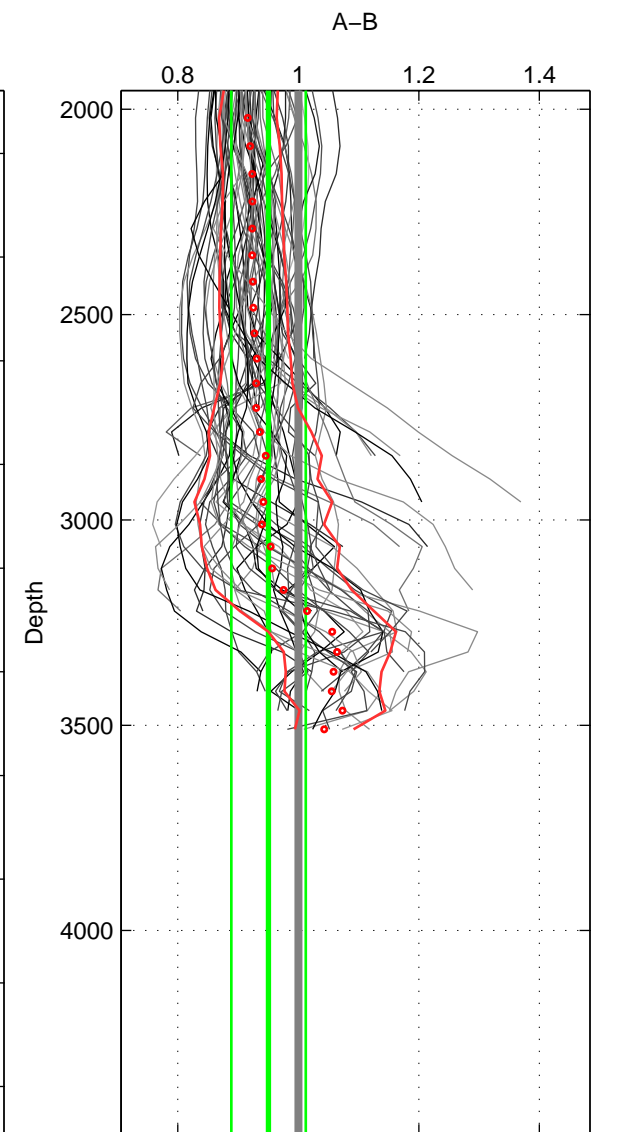

Cruise A (red). Date: Jun 1998 Cruisename: 189-18HU19980622

Cruise B (blue). Date: May 2008 Cruisename: 199-18HU20080520

\*\*\* "Favourite" values are means of spaces 1 2 3.

	Offset	O.StDev	Ratio	R.Stdev	Rating
SIGMA:	-0.268	0.579	0.971	0.053	5
THETA:	-0.370	0.644	0.958	0.057	5
DEPTH:	-0.544	0.699	0.950	0.062	5
FAV. :	-0.394	0.641	0.960	0.057	5

Profiles of A: 13  
 Profiles of B: 23  
 Diff profs : 72  
 WMoffset (A-B): -0.2682  
 WMoffset stdev: 0.57939  
 WMratio (A/B): 0.97057  
 WMratio stdev: 0.052606

Quality (1-5): 5

Profiles of A: 13  
 Profiles of B: 23  
 Diff profs : 72  
 WMoffset (A-B): -0.36959  
 WMoffset stdev: 0.64356  
 WMratio (A/B): 0.9579  
 WMratio stdev: 0.057475

Quality (1-5): 5

Profiles of A: 14  
 Profiles of B: 23  
 Diff profs : 77  
 WMoffset (A-B): -0.54378  
 WMoffset stdev: 0.69856  
 WMratio (A/B): 0.95035  
 WMratio stdev: 0.061786

Quality (1-5): 5