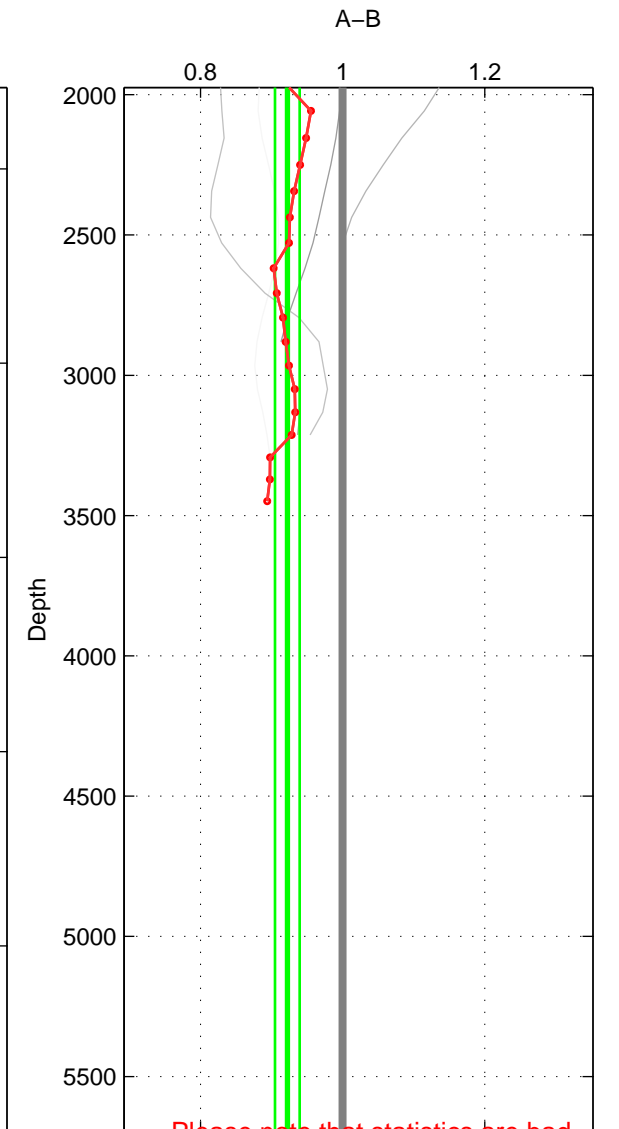

Cruise A (red). Date: Apr 2003 Cruisename: 214-29HE20030408

Cruise B (blue). Date: Jul 1981 Cruisename: 220-316N19810401

\*\*\* "Favourite" values are means of spaces 1 2.

	Offset	O.StDev	Ratio	R.Stdev	Rating
SIGMA:	-3.824	1.063	0.889	0.025	4
THETA:	-2.565	1.888	0.926	0.050	4
DEPTH:	-2.624	0.820	0.922	0.017	3
FAV. :	-3.195	1.476	0.908	0.038	4

Profiles of A: 4  
 Profiles of B: 6  
 Diff profs : 6  
 WMoffset (A-B): -3.8243  
 WMoffset stdev: 1.0634  
 WMratio (A/B): 0.8892  
 WMratio stdev: 0.025207

Quality (1-5): 4

Profiles of A: 4  
 Profiles of B: 7  
 Diff profs : 7  
 WMoffset (A-B): -2.5648  
 WMoffset stdev: 1.8879  
 WMratio (A/B): 0.92634  
 WMratio stdev: 0.049894

Quality (1-5): 4

Profiles of A: 4  
 Profiles of B: 6  
 Diff profs : 6  
 WMoffset (A-B): -2.6244  
 WMoffset stdev: 0.81967  
 WMratio (A/B): 0.9221  
 WMratio stdev: 0.017443

Quality (1-5): 3

Please note that statistics are bad.