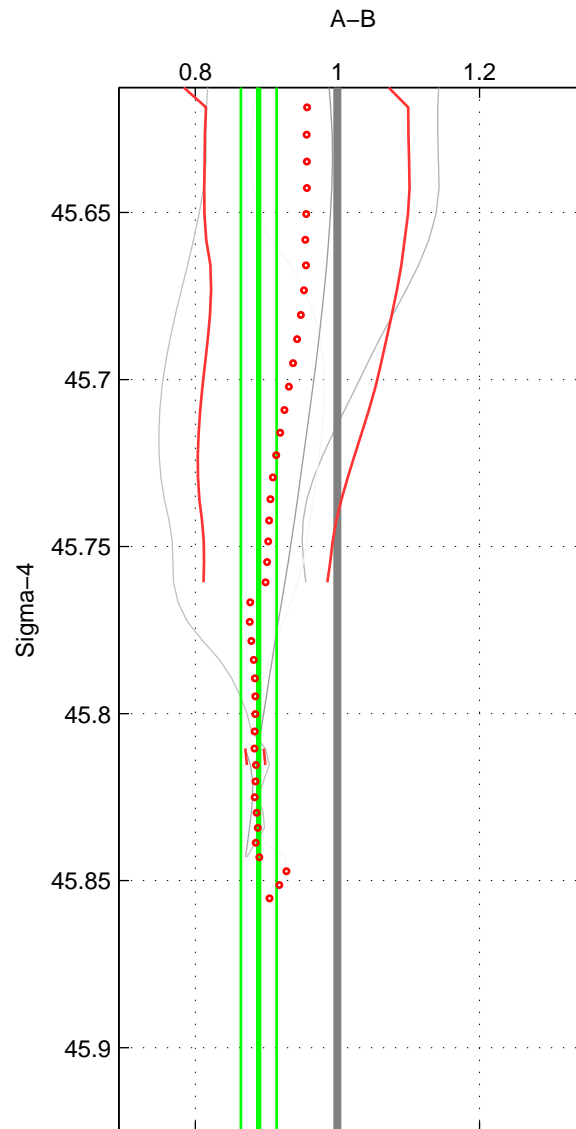

Cruise A (red). Date: Apr 2003 Cruisename: 214-29HE20030408

Cruise B (blue). Date: Jul 1981 Cruisename: 220-316N19810401

\*\*\* "Favourite" values are means of spaces 1 2.

	Offset	O.StDev	Ratio	R.Stdev	Rating
SIGMA:	-3.824	1.063	0.889	0.025	4
THETA:	-2.565	1.888	0.926	0.050	4
DEPTH:	-2.624	0.820	0.922	0.017	3
FAV. :	-3.195	1.476	0.908	0.038	4

Profiles of A: 4  
 Profiles of B: 6  
 Diff profs : 6  
 WMoffset (A-B): -3.8243  
 WMoffset stdev: 1.0634  
 WMratio (A/B): 0.8892  
 WMratio stdev: 0.025207

Quality (1-5): 4

Profiles of A: 4  
 Profiles of B: 7  
 Diff profs : 7  
 WMoffset (A-B): -2.5648  
 WMoffset stdev: 1.8879  
 WMratio (A/B): 0.92634  
 WMratio stdev: 0.049894

Quality (1-5): 4

Profiles of A: 4  
 Profiles of B: 6  
 Diff profs : 6  
 WMoffset (A-B): -2.6244  
 WMoffset stdev: 0.81967  
 WMratio (A/B): 0.9221  
 WMratio stdev: 0.017443

Quality (1-5): 3

Please note that statistics are bad.