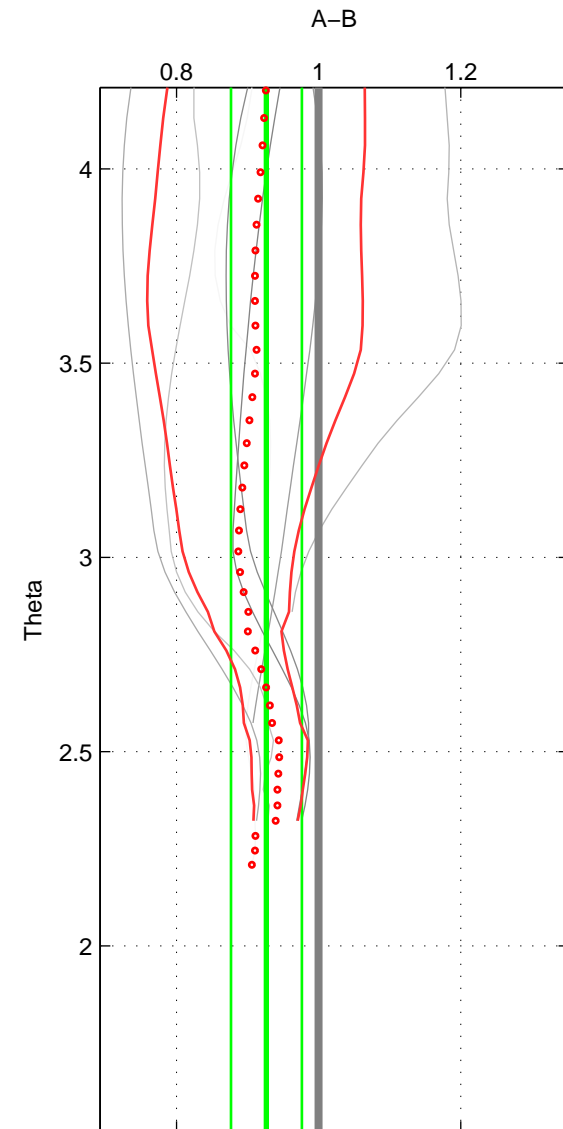

Cruise A (red). Date: Apr 2003 Cruisename: 214-29HE20030408

Cruise B (blue). Date: Jul 1981 Cruisename: 220-316N19810401

\*\*\* "Favourite" values are means of spaces 1 2.

	Offset	O.StDev	Ratio	R.Stdev	Rating
SIGMA:	-3.824	1.063	0.889	0.025	4
THETA:	-2.565	1.888	0.926	0.050	4
DEPTH:	-2.624	0.820	0.922	0.017	3
FAV. :	-3.195	1.476	0.908	0.038	4

Profiles of A: 4  
 Profiles of B: 6  
 Diff profs : 6  
 WMoffset (A-B): -3.8243  
 WMoffset stdev: 1.0634  
 WMratio (A/B): 0.8892  
 WMratio stdev: 0.025207

Quality (1-5): 4

Profiles of A: 4  
 Profiles of B: 7  
 Diff profs : 7  
 WMoffset (A-B): -2.5648  
 WMoffset stdev: 1.8879  
 WMratio (A/B): 0.92634  
 WMratio stdev: 0.049894

Quality (1-5): 4

Profiles of A: 4  
 Profiles of B: 6  
 Diff profs : 6  
 WMoffset (A-B): -2.6244  
 WMoffset stdev: 0.81967  
 WMratio (A/B): 0.9221  
 WMratio stdev: 0.017443

Quality (1-5): 3

Please note that statistics are bad.