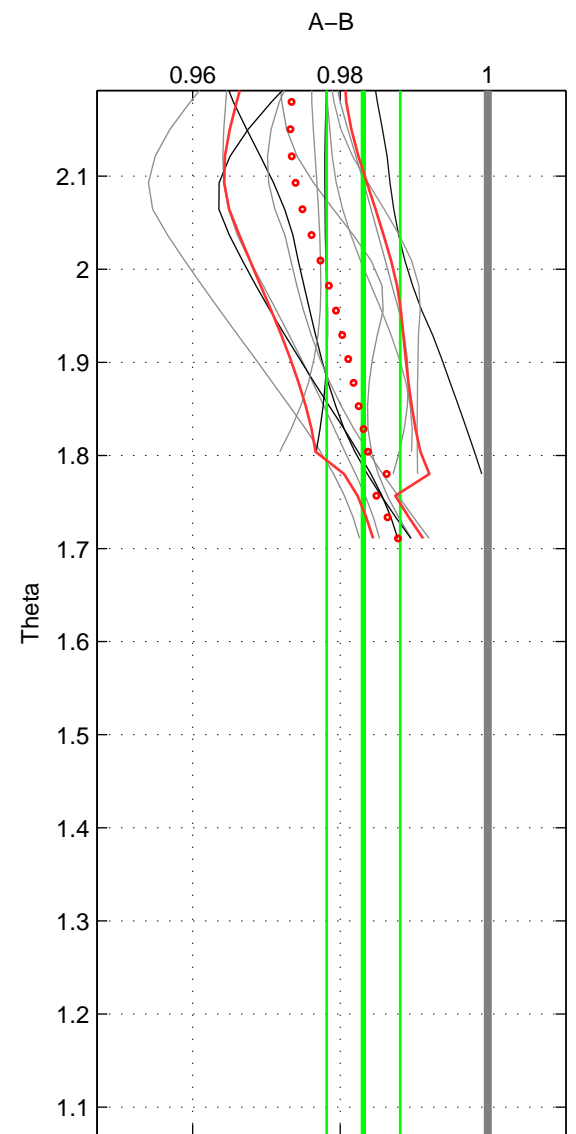

Cruise A (red). Date: May 1999 Cruisename: 687-49UP19990419

Cruise B (blue). Date: Jun 2007 Cruisename: 715-49UP20070606

\*\*\* "Favourite" values are means of spaces 1 2.

	Offset	O.StDev	Ratio	R.Stdev	Rating
SIGMA:	-3.172	1.302	0.981	0.008	4
THETA:	-2.773	0.827	0.983	0.005	4
DEPTH:	-3.103	0.696	0.981	0.004	3
FAV. :	-2.972	1.065	0.982	0.006	4

Profiles of A: 7  
 Profiles of B: 5  
 Diff profs : 12  
 WMoffset (A-B): -3.1719  
 WMoffset stdev: 1.3025  
 WMratio (A/B): 0.98065  
 WMratio stdev: 0.0078362

Quality (1-5): 4

Profiles of A: 7  
 Profiles of B: 5  
 Diff profs : 12  
 WMoffset (A-B): -2.773  
 WMoffset stdev: 0.82693  
 WMratio (A/B): 0.98315  
 WMratio stdev: 0.0049938

Quality (1-5): 4

Profiles of A: 7  
 Profiles of B: 5  
 Diff profs : 12  
 WMoffset (A-B): -3.1032  
 WMoffset stdev: 0.69605  
 WMratio (A/B): 0.98112  
 WMratio stdev: 0.004281

Quality (1-5): 3

Please note that statistics are bad.