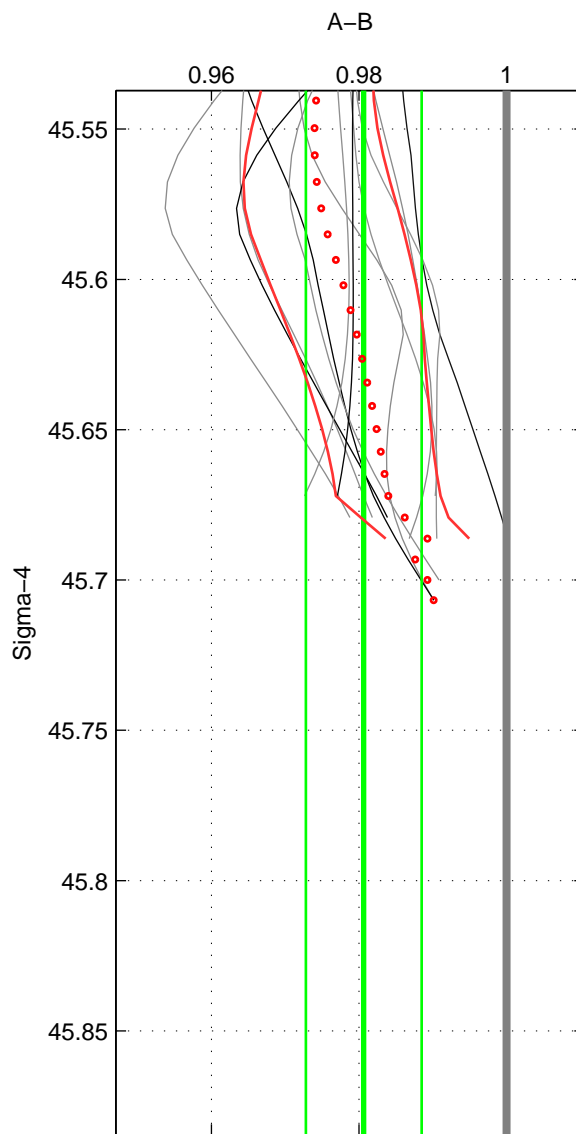

Cruise A (red). Date: May 1999 Cruisename: 687-49UP19990419

Cruise B (blue). Date: Jun 2007 Cruisename: 715-49UP20070606

\*\*\* "Favourite" values are means of spaces 1 2.

	Offset	O.StDev	Ratio	R.Stdev	Rating
SIGMA:	-3.172	1.302	0.981	0.008	4
THETA:	-2.773	0.827	0.983	0.005	4
DEPTH:	-3.103	0.696	0.981	0.004	3
FAV. :	-2.972	1.065	0.982	0.006	4

Profiles of A: 7  
 Profiles of B: 5  
 Diff profs : 12  
 WMoffset (A-B): -3.1719  
 WMoffset stdev: 1.3025  
 WMratio (A/B): 0.98065  
 WMratio stdev: 0.0078362

Quality (1-5): 4

Profiles of A: 7  
 Profiles of B: 5  
 Diff profs : 12  
 WMoffset (A-B): -2.773  
 WMoffset stdev: 0.82693  
 WMratio (A/B): 0.98315  
 WMratio stdev: 0.0049938

Quality (1-5): 4

Profiles of A: 7  
 Profiles of B: 5  
 Diff profs : 12  
 WMoffset (A-B): -3.1032  
 WMoffset stdev: 0.69605  
 WMratio (A/B): 0.98112  
 WMratio stdev: 0.004281

Quality (1-5): 3

Please note that statistics are bad.