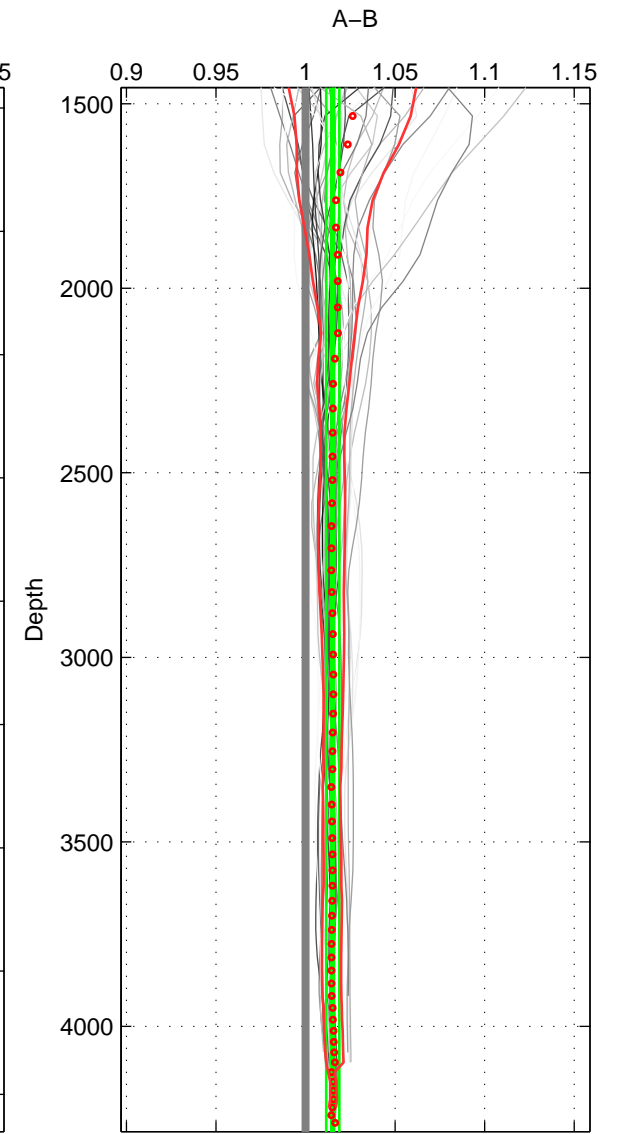

Cruise A (red). Date: Sep 2003 Cruisename: 599-49NZ20030803
 Cruise B (blue). Date: Dec 2007 Cruisename: 614-49NZ20071122

*** "Favourite" values are means of spaces 1 2 3.

	Offset	O.StDev	Ratio	R.Stdev	Rating
SIGMA:	1.699	0.459	1.015	0.004	5
THETA:	1.764	0.463	1.016	0.004	5
DEPTH:	1.852	0.446	1.015	0.004	5
FAV. :	1.772	0.456	1.015	0.004	5

Profiles of A: 6
 Profiles of B: 9
 Diff profs : 38
 WMoffset (A-B): 1.6993
 WMoffset stdev: 0.45926
 WMratio (A/B): 1.0155
 WMratio stdev: 0.0041014

Quality (1-5): 5

Profiles of A: 6
 Profiles of B: 9
 Diff profs : 38
 WMoffset (A-B): 1.7637
 WMoffset stdev: 0.46267
 WMratio (A/B): 1.0157
 WMratio stdev: 0.0040491

Quality (1-5): 5

Profiles of A: 6
 Profiles of B: 9
 Diff profs : 38
 WMoffset (A-B): 1.8525
 WMoffset stdev: 0.44642
 WMratio (A/B): 1.0152
 WMratio stdev: 0.0036141

Quality (1-5): 5