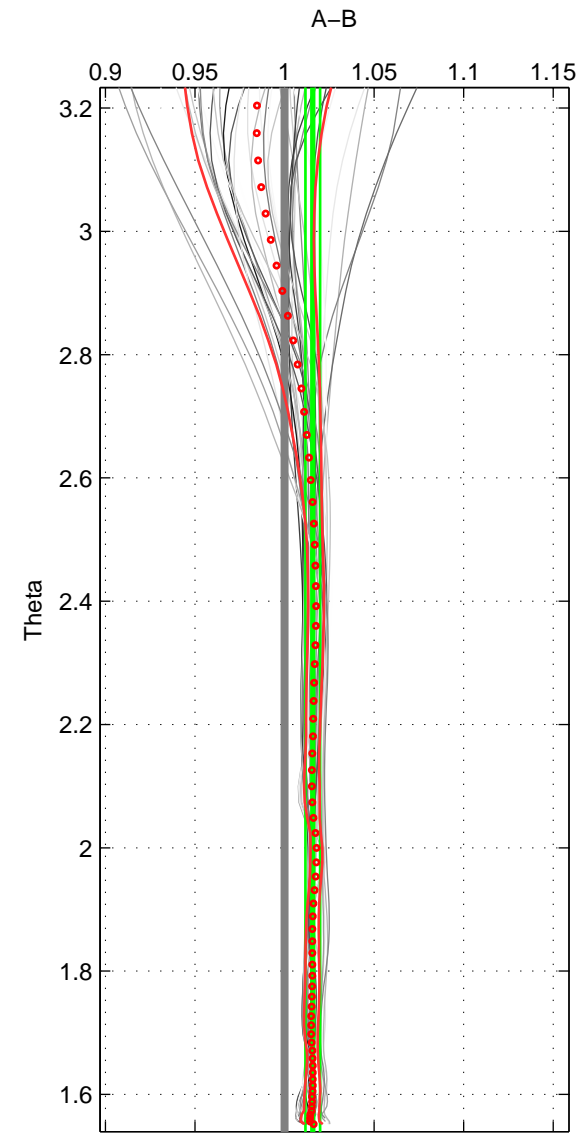

Cruise A (red). Date: Sep 2003 Cruisename: 599-49NZ20030803
 Cruise B (blue). Date: Dec 2007 Cruisename: 614-49NZ20071122

*** "Favourite" values are means of spaces 1 2 3.

	Offset	O.StDev	Ratio	R.Stdev	Rating
SIGMA:	1.699	0.459	1.015	0.004	5
THETA:	1.764	0.463	1.016	0.004	5
DEPTH:	1.852	0.446	1.015	0.004	5
FAV. :	1.772	0.456	1.015	0.004	5

Profiles of A: 6
 Profiles of B: 9
 Diff profs : 38
 WMoffset (A-B): 1.6993
 WMoffset stdev: 0.45926
 WMratio (A/B): 1.0155
 WMratio stdev: 0.0041014

Quality (1-5): 5

Profiles of A: 6
 Profiles of B: 9
 Diff profs : 38
 WMoffset (A-B): 1.7637
 WMoffset stdev: 0.46267
 WMratio (A/B): 1.0157
 WMratio stdev: 0.0040491

Quality (1-5): 5

Profiles of A: 6
 Profiles of B: 9
 Diff profs : 38
 WMoffset (A-B): 1.8525
 WMoffset stdev: 0.44642
 WMratio (A/B): 1.0152
 WMratio stdev: 0.0036141

Quality (1-5): 5