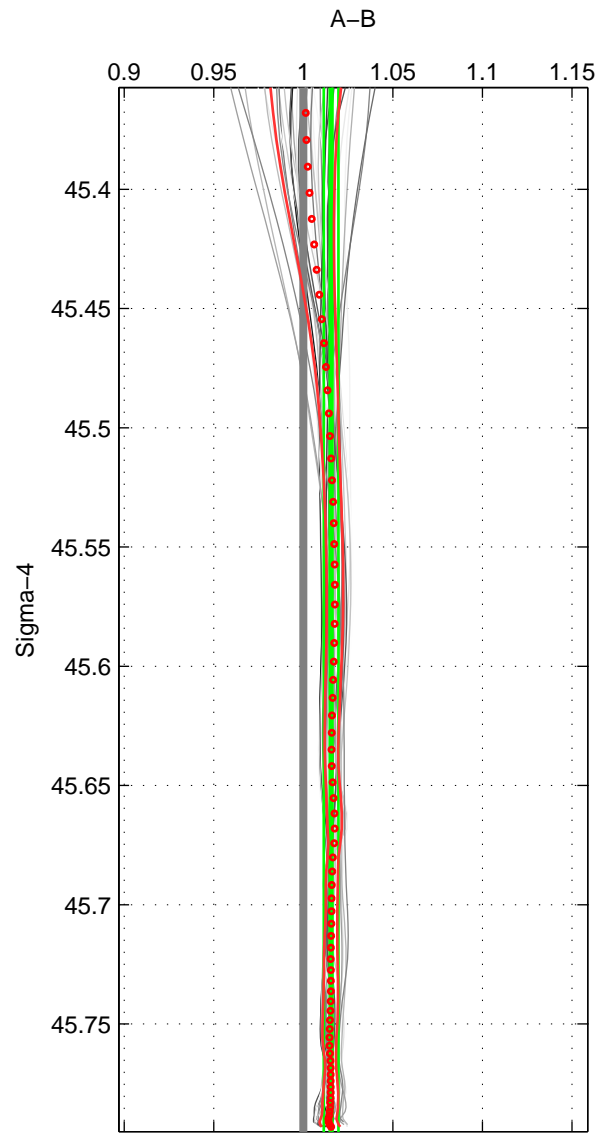

Cruise A (red). Date: Sep 2003 Cruisename: 599-49NZ20030803
 Cruise B (blue). Date: Dec 2007 Cruisename: 614-49NZ20071122

*** "Favourite" values are means of spaces 1 2 3.

	Offset	O.StDev	Ratio	R.Stdev	Rating
SIGMA:	1.699	0.459	1.015	0.004	5
THETA:	1.764	0.463	1.016	0.004	5
DEPTH:	1.852	0.446	1.015	0.004	5
FAV. :	1.772	0.456	1.015	0.004	5

Profiles of A: 6
 Profiles of B: 9
 Diff profs : 38
 WMoffset (A-B): 1.6993
 WMoffset stdev: 0.45926
 WMratio (A/B): 1.0155
 WMratio stdev: 0.0041014

Quality (1-5): 5

Profiles of A: 6
 Profiles of B: 9
 Diff profs : 38
 WMoffset (A-B): 1.7637
 WMoffset stdev: 0.46267
 WMratio (A/B): 1.0157
 WMratio stdev: 0.0040491

Quality (1-5): 5

Profiles of A: 6
 Profiles of B: 9
 Diff profs : 38
 WMoffset (A-B): 1.8525
 WMoffset stdev: 0.44642
 WMratio (A/B): 1.0152
 WMratio stdev: 0.0036141

Quality (1-5): 5