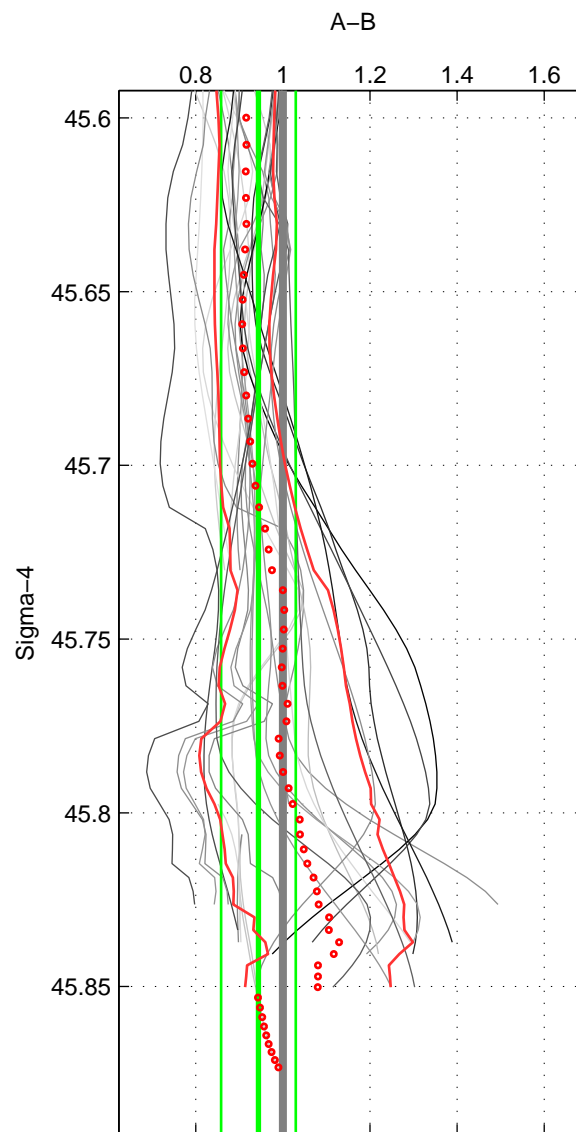

Cruise A (red). Date: Aug 1993 Cruisename: 251-33MW19930704.1

Cruise B (blue). Date: Aug 1989 Cruisename: 293-64TR19890731

\*\*\* "Favourite" values are means of spaces 1 2.

	Offset	O.StDev	Ratio	R.Stdev	Rating
SIGMA:	-0.937	1.399	0.944	0.086	4
THETA:	-1.955	1.128	0.940	0.028	4
DEPTH:	-2.583	1.061	0.912	0.032	3
FAV.:	-1.446	1.263	0.942	0.057	4

Profiles of A: 10  
 Profiles of B: 11  
 Diff profs : 29  
 WMoffset (A-B): -0.93708  
 WMoffset stdev: 1.3988  
 WMratio (A/B): 0.94375  
 WMratio stdev: 0.08568

Quality (1-5): 4

Profiles of A: 10  
 Profiles of B: 11  
 Diff profs : 29  
 WMoffset (A-B): -1.9554  
 WMoffset stdev: 1.128  
 WMratio (A/B): 0.93988  
 WMratio stdev: 0.027729

Quality (1-5): 4

Profiles of A: 10  
 Profiles of B: 11  
 Diff profs : 29  
 WMoffset (A-B): -2.5825  
 WMoffset stdev: 1.0609  
 WMratio (A/B): 0.91227  
 WMratio stdev: 0.03162

Quality (1-5): 3