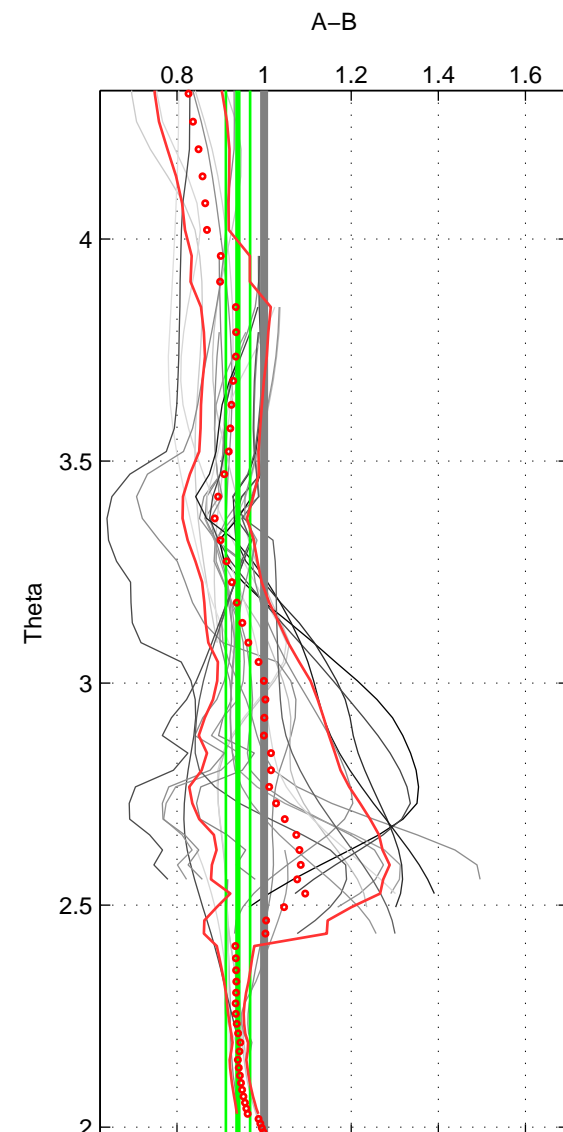

Cruise A (red). Date: Aug 1993 Cruisename: 251-33MW19930704.1

Cruise B (blue). Date: Aug 1989 Cruisename: 293-64TR19890731

\*\*\* "Favourite" values are means of spaces 1 2.

	Offset	O.StDev	Ratio	R.Stdev	Rating
SIGMA:	-0.937	1.399	0.944	0.086	4
THETA:	-1.955	1.128	0.940	0.028	4
DEPTH:	-2.583	1.061	0.912	0.032	3
FAV.:	-1.446	1.263	0.942	0.057	4

Profiles of A: 10  
 Profiles of B: 11  
 Diff profs : 29  
 WMoffset (A-B): -0.93708  
 WMoffset stdev: 1.3988  
 WMratio (A/B): 0.94375  
 WMratio stdev: 0.08568

Quality (1-5): 4

Profiles of A: 10  
 Profiles of B: 11  
 Diff profs : 29  
 WMoffset (A-B): -1.9554  
 WMoffset stdev: 1.128  
 WMratio (A/B): 0.93988  
 WMratio stdev: 0.027729

Quality (1-5): 4

Profiles of A: 10  
 Profiles of B: 11  
 Diff profs : 29  
 WMoffset (A-B): -2.5825  
 WMoffset stdev: 1.0609  
 WMratio (A/B): 0.91227  
 WMratio stdev: 0.03162

Quality (1-5): 3