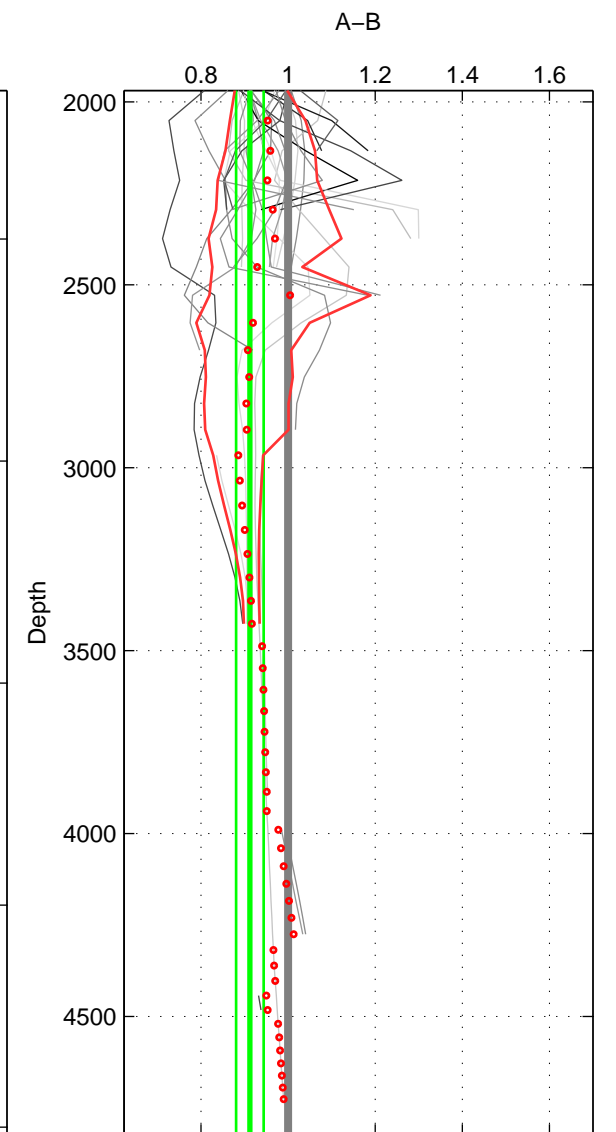

Cruise A (red). Date: Aug 1993 Cruisename: 251-33MW19930704.1

Cruise B (blue). Date: Aug 1989 Cruisename: 293-64TR19890731

\*\*\* "Favourite" values are means of spaces 1 2.

	Offset	O.StDev	Ratio	R.Stdev	Rating
SIGMA:	-0.937	1.399	0.944	0.086	4
THETA:	-1.955	1.128	0.940	0.028	4
DEPTH:	-2.583	1.061	0.912	0.032	3
FAV.:	-1.446	1.263	0.942	0.057	4

Profiles of A: 10  
 Profiles of B: 11  
 Diff profs : 29  
 WMoffset (A-B): -0.93708  
 WMoffset stdev: 1.3988  
 WMratio (A/B): 0.94375  
 WMratio stdev: 0.08568

Quality (1-5): 4

Profiles of A: 10  
 Profiles of B: 11  
 Diff profs : 29  
 WMoffset (A-B): -1.9554  
 WMoffset stdev: 1.128  
 WMratio (A/B): 0.93988  
 WMratio stdev: 0.027729

Quality (1-5): 4

Profiles of A: 10  
 Profiles of B: 11  
 Diff profs : 29  
 WMoffset (A-B): -2.5825  
 WMoffset stdev: 1.0609  
 WMratio (A/B): 0.91227  
 WMratio stdev: 0.03162

Quality (1-5): 3