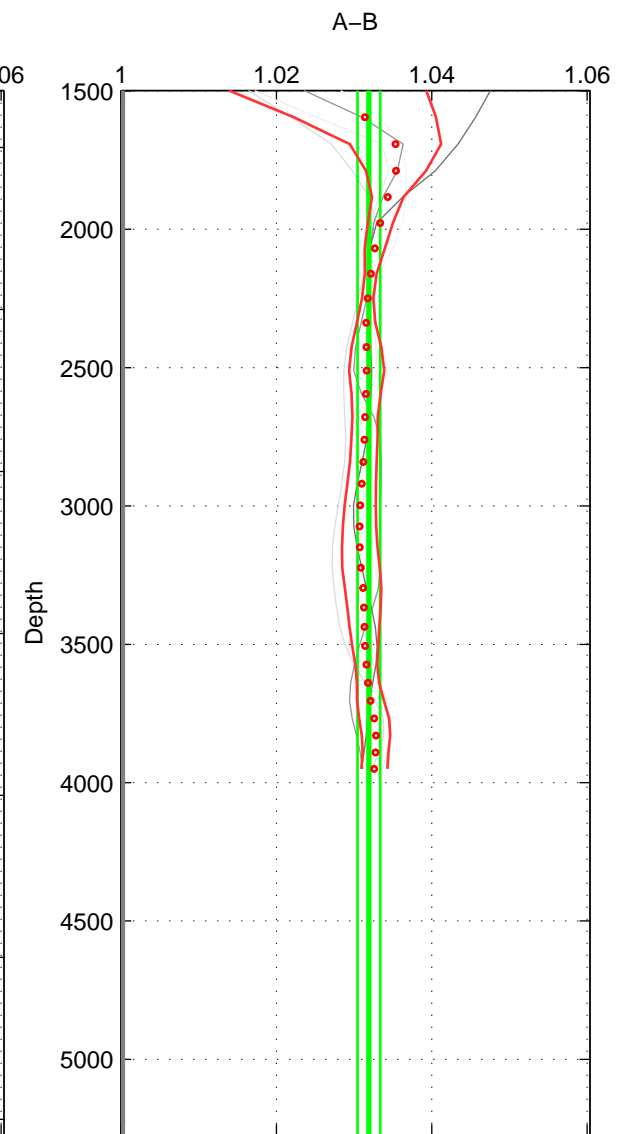

Cruise A (red). Date: Nov 1995 Cruisename: 625-49RY19951115

Cruise B (blue). Date: Jan 1997 Cruisename: 680-49UP19970121

*** "Favourite" values are means of spaces 1 2 3.

	Offset	O.StDev	Ratio	R.Stdev	Rating
SIGMA:	4.351	0.185	1.032	0.001	3
THETA:	4.372	0.176	1.032	0.001	3
DEPTH:	4.351	0.199	1.032	0.001	3
FAV. :	4.358	0.187	1.032	0.001	3

Profiles of A: 5
 Profiles of B: 1
 Diff profs : 5
 WMoffset (A-B): 4.3512
 WMoffset stdev: 0.18469
 WMratio (A/B): 1.0321
 WMratio stdev: 0.0013423

Quality (1-5): 3

Profiles of A: 5
 Profiles of B: 1
 Diff profs : 5
 WMoffset (A-B): 4.3723
 WMoffset stdev: 0.17632
 WMratio (A/B): 1.0321
 WMratio stdev: 0.0012932

Quality (1-5): 3

Profiles of A: 5
 Profiles of B: 1
 Diff profs : 5
 WMoffset (A-B): 4.3514
 WMoffset stdev: 0.19911
 WMratio (A/B): 1.0319
 WMratio stdev: 0.0014592

Quality (1-5): 3