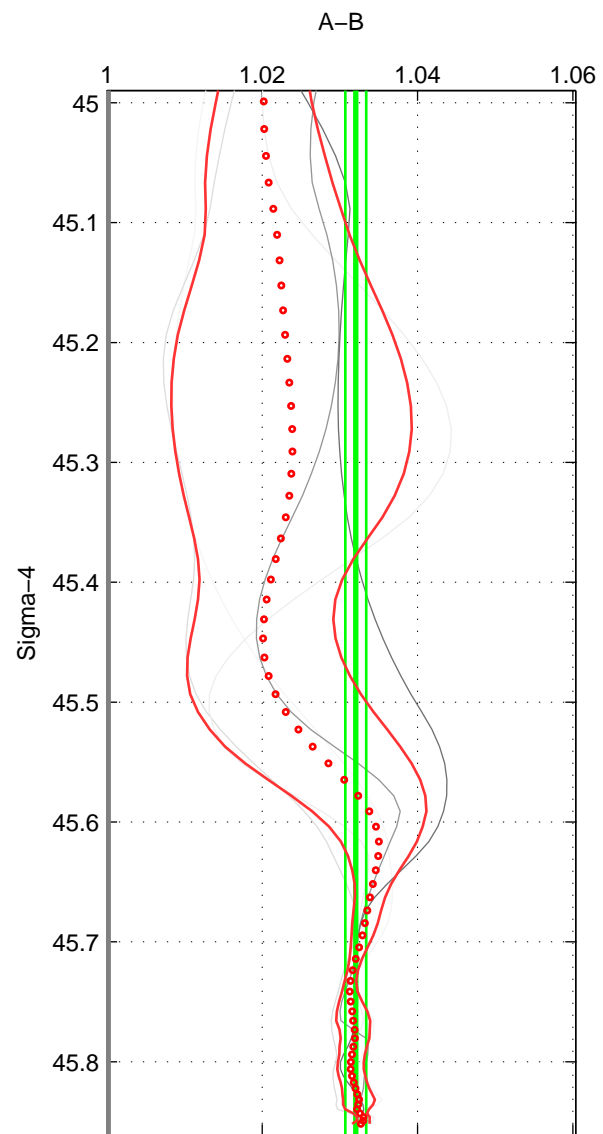

Cruise A (red). Date: Nov 1995 Cruisename: 625-49RY19951115

Cruise B (blue). Date: Jan 1997 Cruisename: 680-49UP19970121

*** "Favourite" values are means of spaces 1 2 3.

	Offset	O.StDev	Ratio	R.Stdev	Rating
SIGMA:	4.351	0.185	1.032	0.001	3
THETA:	4.372	0.176	1.032	0.001	3
DEPTH:	4.351	0.199	1.032	0.001	3
FAV. :	4.358	0.187	1.032	0.001	3

Profiles of A: 5
 Profiles of B: 1
 Diff profs : 5
 WMoffset (A-B): 4.3512
 WMoffset stdev: 0.18469
 WMratio (A/B): 1.0321
 WMratio stdev: 0.0013423

Quality (1-5): 3

Profiles of A: 5
 Profiles of B: 1
 Diff profs : 5
 WMoffset (A-B): 4.3723
 WMoffset stdev: 0.17632
 WMratio (A/B): 1.0321
 WMratio stdev: 0.0012932

Quality (1-5): 3

Profiles of A: 5
 Profiles of B: 1
 Diff profs : 5
 WMoffset (A-B): 4.3514
 WMoffset stdev: 0.19911
 WMratio (A/B): 1.0319
 WMratio stdev: 0.0014592

Quality (1-5): 3