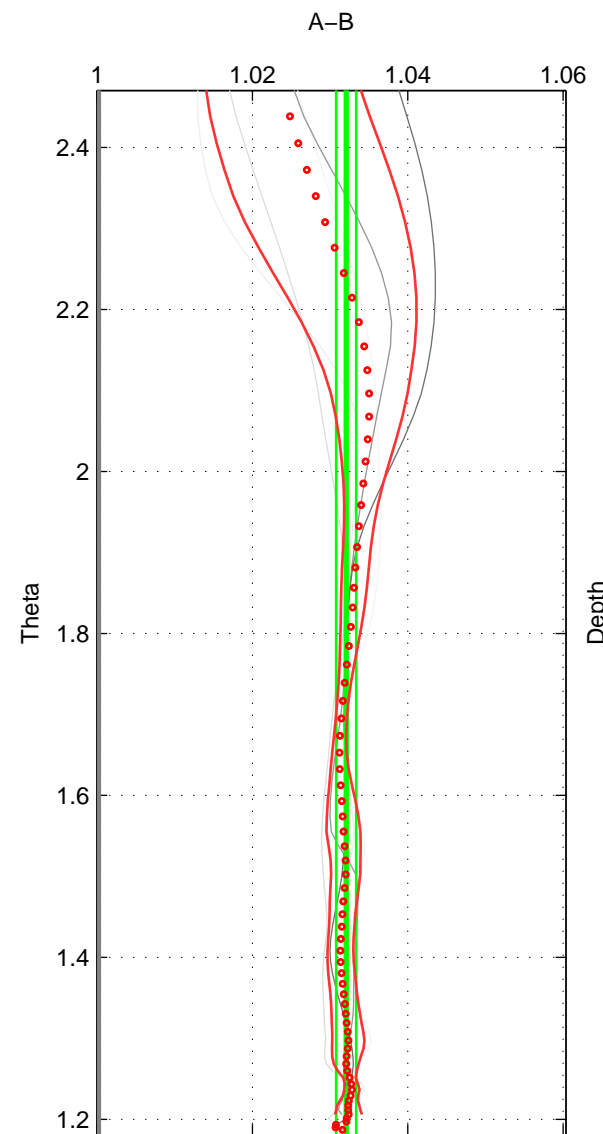

Cruise A (red). Date: Nov 1995 Cruisename: 625-49RY19951115

Cruise B (blue). Date: Jan 1997 Cruisename: 680-49UP19970121

*** "Favourite" values are means of spaces 1 2 3.

	Offset	O.StDev	Ratio	R.Stdev	Rating
SIGMA:	4.351	0.185	1.032	0.001	3
THETA:	4.372	0.176	1.032	0.001	3
DEPTH:	4.351	0.199	1.032	0.001	3
FAV. :	4.358	0.187	1.032	0.001	3

Profiles of A: 5
 Profiles of B: 1
 Diff profs : 5
 WMoffset (A-B): 4.3512
 WMoffset stdev: 0.18469
 WMratio (A/B): 1.0321
 WMratio stdev: 0.0013423

Quality (1-5): 3

Profiles of A: 5
 Profiles of B: 1
 Diff profs : 5
 WMoffset (A-B): 4.3723
 WMoffset stdev: 0.17632
 WMratio (A/B): 1.0321
 WMratio stdev: 0.0012932

Quality (1-5): 3

Profiles of A: 5
 Profiles of B: 1
 Diff profs : 5
 WMoffset (A-B): 4.3514
 WMoffset stdev: 0.19911
 WMratio (A/B): 1.0319
 WMratio stdev: 0.0014592

Quality (1-5): 3