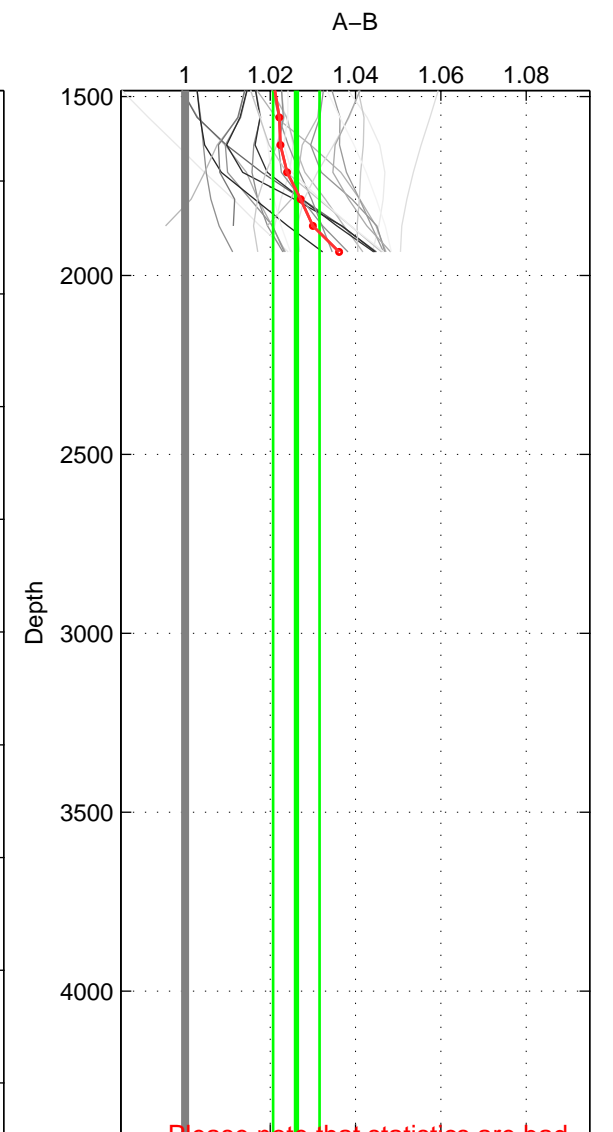

Cruise A (red). Date: Mar 1989 Cruisename: 507-32MW19890206

Cruise B (blue). Date: Jan 2005 Cruisename: 667-49UF20050118

\*\*\* "Favourite" values are means of spaces 1 2.

	Offset	O.StDev	Ratio	R.Stdev	Rating
SIGMA:	3.950	1.207	1.031	0.010	5
THETA:	3.890	1.313	1.030	0.010	5
DEPTH:	3.356	0.797	1.026	0.005	3
FAV.:	3.920	1.260	1.030	0.010	5

Profiles of A: 11  
 Profiles of B: 3  
 Diff profs : 29  
 WMoffset (A-B): 3.9504  
 WMoffset stdev: 1.2072  
 WMratio (A/B): 1.0312  
 WMratio stdev: 0.0095643

Quality (1-5): 5

Profiles of A: 11  
 Profiles of B: 3  
 Diff profs : 29  
 WMoffset (A-B): 3.89  
 WMoffset stdev: 1.3128  
 WMratio (A/B): 1.0295  
 WMratio stdev: 0.010038

Quality (1-5): 5

Profiles of A: 11  
 Profiles of B: 3  
 Diff profs : 29  
 WMoffset (A-B): 3.3562  
 WMoffset stdev: 0.79726  
 WMratio (A/B): 1.0261  
 WMratio stdev: 0.0054355

Quality (1-5): 3

Please note that statistics are bad.