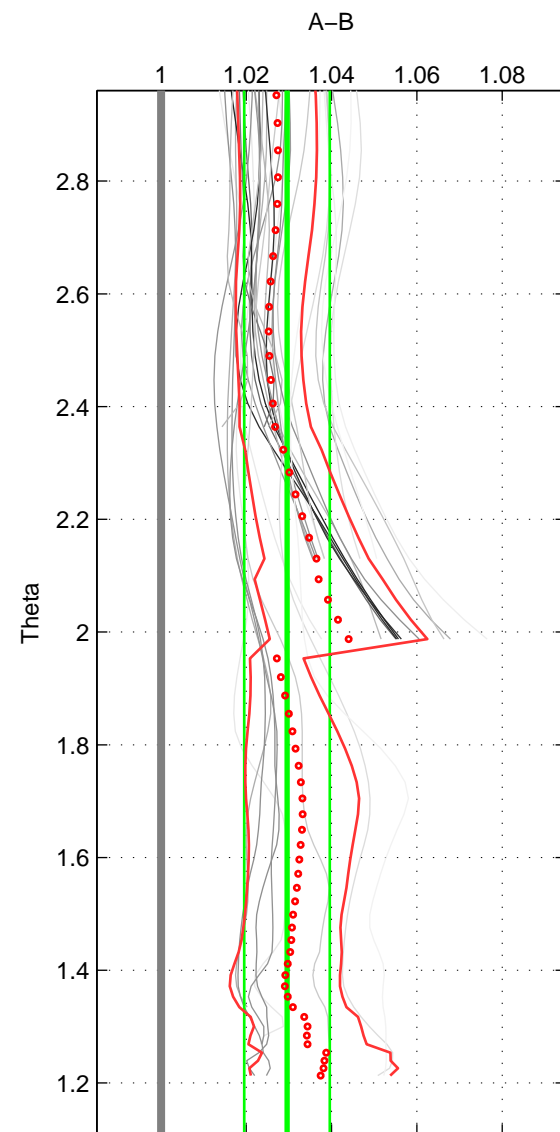

Cruise A (red). Date: Mar 1989 Cruisename: 507-32MW19890206

Cruise B (blue). Date: Jan 2005 Cruisename: 667-49UF20050118

\*\*\* "Favourite" values are means of spaces 1 2.

	Offset	O.StDev	Ratio	R.Stdev	Rating
SIGMA:	3.950	1.207	1.031	0.010	5
THETA:	3.890	1.313	1.030	0.010	5
DEPTH:	3.356	0.797	1.026	0.005	3
FAV.:	3.920	1.260	1.030	0.010	5

Profiles of A: 11  
 Profiles of B: 3  
 Diff profs : 29  
 WMoffset (A-B): 3.9504  
 WMoffset stdev: 1.2072  
 WMratio (A/B): 1.0312  
 WMratio stdev: 0.0095643

Quality (1-5): 5

Profiles of A: 11  
 Profiles of B: 3  
 Diff profs : 29  
 WMoffset (A-B): 3.89  
 WMoffset stdev: 1.3128  
 WMratio (A/B): 1.0295  
 WMratio stdev: 0.010038

Quality (1-5): 5

Profiles of A: 11  
 Profiles of B: 3  
 Diff profs : 29  
 WMoffset (A-B): 3.3562  
 WMoffset stdev: 0.79726  
 WMratio (A/B): 1.0261  
 WMratio stdev: 0.0054355

Quality (1-5): 3

Please note that statistics are bad.