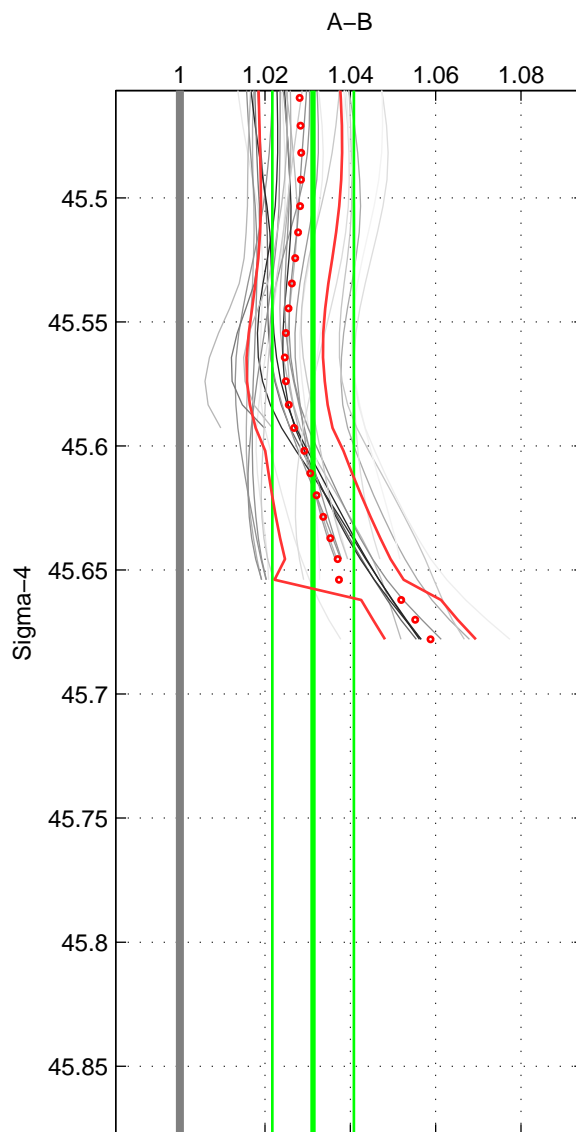

Cruise A (red). Date: Mar 1989 Cruisename: 507-32MW19890206

Cruise B (blue). Date: Jan 2005 Cruisename: 667-49UF20050118

\*\*\* "Favourite" values are means of spaces 1 2.

	Offset	O.StDev	Ratio	R.Stdev	Rating
SIGMA:	3.950	1.207	1.031	0.010	5
THETA:	3.890	1.313	1.030	0.010	5
DEPTH:	3.356	0.797	1.026	0.005	3
FAV.:	3.920	1.260	1.030	0.010	5

Profiles of A: 11  
 Profiles of B: 3  
 Diff profs : 29  
 WMoffset (A-B): 3.9504  
 WMoffset stdev: 1.2072  
 WMratio (A/B): 1.0312  
 WMratio stdev: 0.0095643

Quality (1-5): 5

Profiles of A: 11  
 Profiles of B: 3  
 Diff profs : 29  
 WMoffset (A-B): 3.89  
 WMoffset stdev: 1.3128  
 WMratio (A/B): 1.0295  
 WMratio stdev: 0.010038

Quality (1-5): 5

Profiles of A: 11  
 Profiles of B: 3  
 Diff profs : 29  
 WMoffset (A-B): 3.3562  
 WMoffset stdev: 0.79726  
 WMratio (A/B): 1.0261  
 WMratio stdev: 0.0054355

Quality (1-5): 3

Please note that statistics are bad.