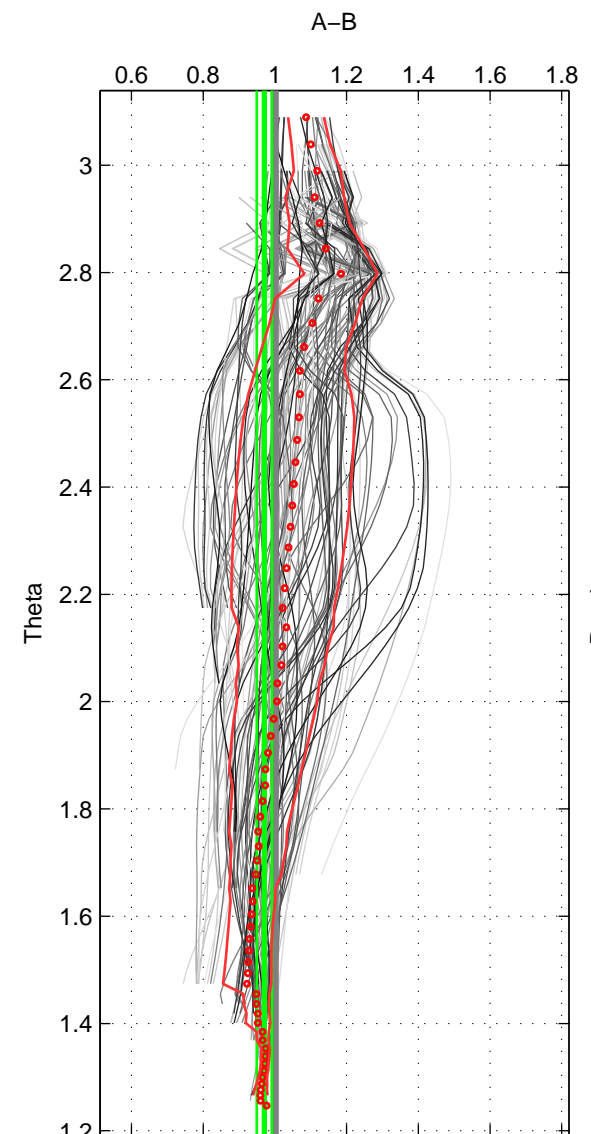

Cruise A (red). Date: Jun 2006 Cruisename: 135-06MM20060523

Cruise B (blue). Date: Jul 1997 Cruisename: 154-06MT19970707

\*\*\* "Favourite" values are means of spaces 1 2 3.

	Offset	O.StDev	Ratio	R.Stdev	Rating
SIGMA:	-0.312	0.188	0.964	0.022	4
THETA:	-0.254	0.180	0.971	0.021	4
DEPTH:	0.298	1.601	1.033	0.153	4
FAV. :	-0.090	0.656	0.989	0.065	4

Profiles of A: 18  
 Profiles of B: 8  
 Diff profs : 100  
 WMoffset (A-B): -0.31242  
 WMoffset stdev: 0.18779  
 WMratio (A/B): 0.96443  
 WMratio stdev: 0.02186

Quality (1-5): 4

Profiles of A: 18  
 Profiles of B: 8  
 Diff profs : 100  
 WMoffset (A-B): -0.25445  
 WMoffset stdev: 0.18024  
 WMratio (A/B): 0.97072  
 WMratio stdev: 0.021155

Quality (1-5): 4

Profiles of A: 18  
 Profiles of B: 8  
 Diff profs : 100  
 WMoffset (A-B): 0.29824  
 WMoffset stdev: 1.6007  
 WMratio (A/B): 1.033  
 WMratio stdev: 0.15306

Quality (1-5): 4