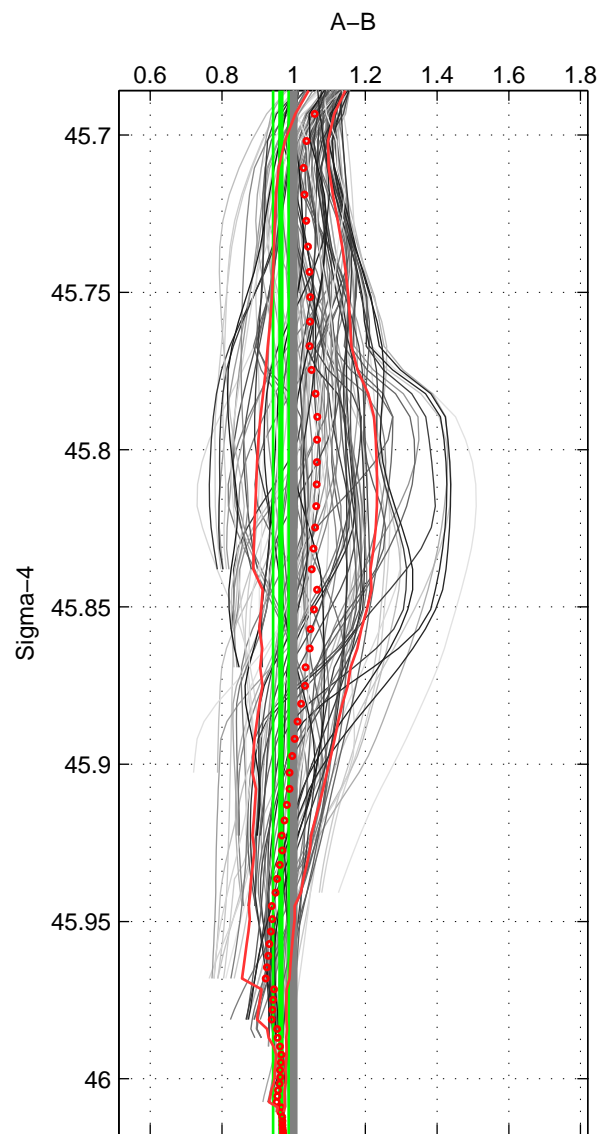

Cruise A (red). Date: Jun 2006 Cruisename: 135-06MM20060523

Cruise B (blue). Date: Jul 1997 Cruisename: 154-06MT19970707

\*\*\* "Favourite" values are means of spaces 1 2 3.

	Offset	O.StDev	Ratio	R.Stdev	Rating
SIGMA:	-0.312	0.188	0.964	0.022	4
THETA:	-0.254	0.180	0.971	0.021	4
DEPTH:	0.298	1.601	1.033	0.153	4
FAV. :	-0.090	0.656	0.989	0.065	4

Profiles of A: 18  
 Profiles of B: 8  
 Diff profs : 100  
 WMoffset (A-B): -0.31242  
 WMoffset stdev: 0.18779  
 WMratio (A/B): 0.96443  
 WMratio stdev: 0.02186

Quality (1-5): 4

Profiles of A: 18  
 Profiles of B: 8  
 Diff profs : 100  
 WMoffset (A-B): -0.25445  
 WMoffset stdev: 0.18024  
 WMratio (A/B): 0.97072  
 WMratio stdev: 0.021155

Quality (1-5): 4

Profiles of A: 18  
 Profiles of B: 8  
 Diff profs : 100  
 WMoffset (A-B): 0.29824  
 WMoffset stdev: 1.6007  
 WMratio (A/B): 1.033  
 WMratio stdev: 0.15306

Quality (1-5): 4