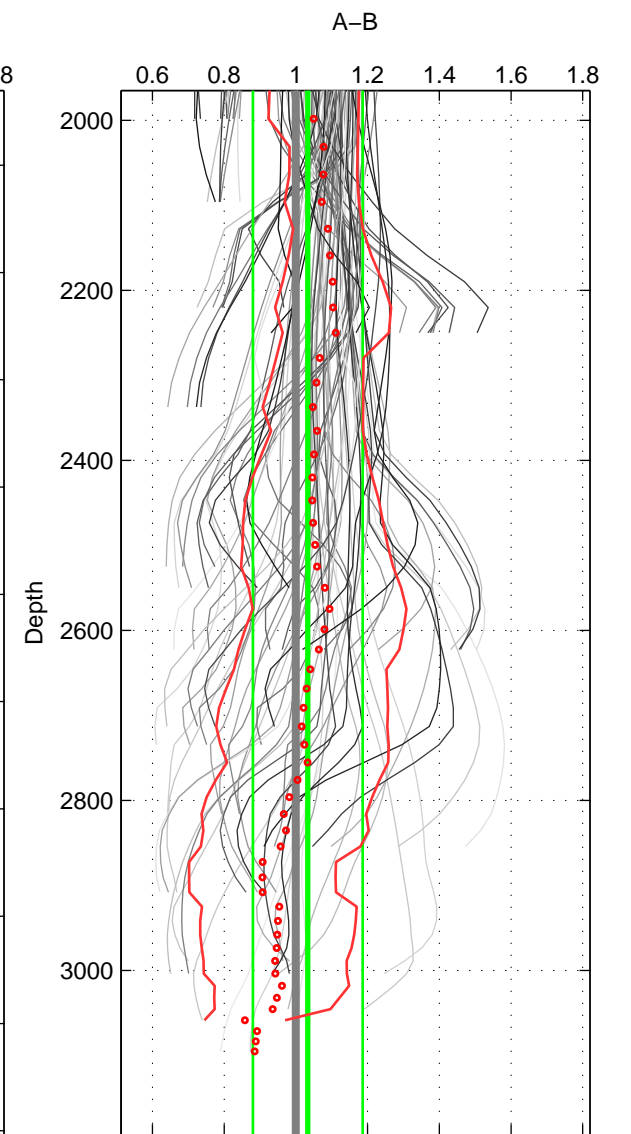

Cruise A (red). Date: Jun 2006 Cruisename: 135-06MM20060523

Cruise B (blue). Date: Jul 1997 Cruisename: 154-06MT19970707

\*\*\* "Favourite" values are means of spaces 1 2 3.

	Offset	O.StDev	Ratio	R.Stdev	Rating
SIGMA:	-0.312	0.188	0.964	0.022	4
THETA:	-0.254	0.180	0.971	0.021	4
DEPTH:	0.298	1.601	1.033	0.153	4
FAV. :	-0.090	0.656	0.989	0.065	4

Profiles of A: 18  
 Profiles of B: 8  
 Diff profs : 100  
 WMoffset (A-B): -0.31242  
 WMoffset stdev: 0.18779  
 WMratio (A/B): 0.96443  
 WMratio stdev: 0.02186

Quality (1-5): 4

Profiles of A: 18  
 Profiles of B: 8  
 Diff profs : 100  
 WMoffset (A-B): -0.25445  
 WMoffset stdev: 0.18024  
 WMratio (A/B): 0.97072  
 WMratio stdev: 0.021155

Quality (1-5): 4

Profiles of A: 18  
 Profiles of B: 8  
 Diff profs : 100  
 WMoffset (A-B): 0.29824  
 WMoffset stdev: 1.6007  
 WMratio (A/B): 1.033  
 WMratio stdev: 0.15306

Quality (1-5): 4