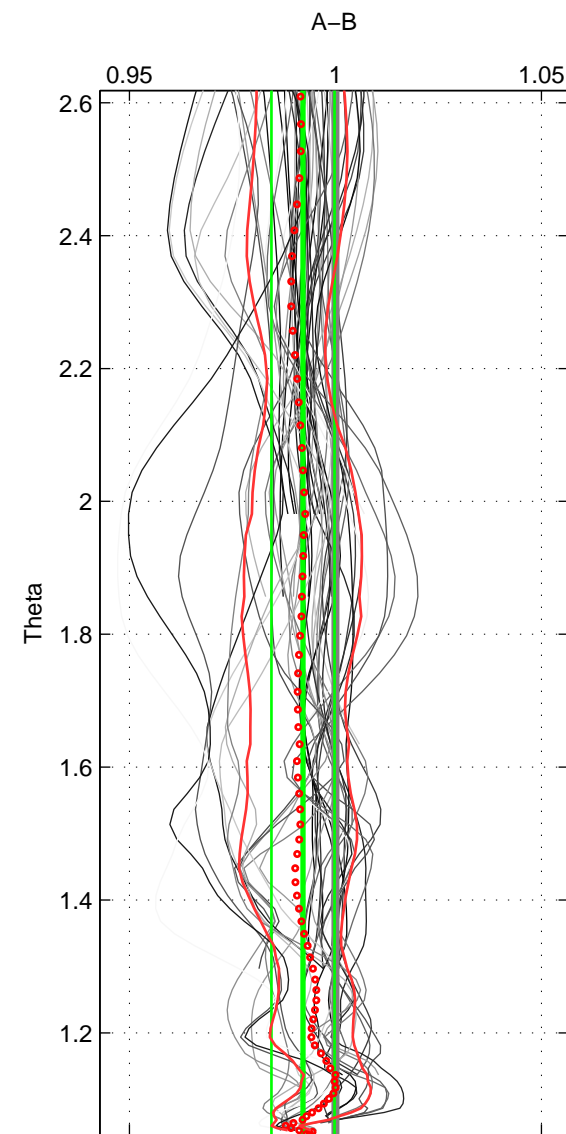

Cruise A (red). Date: Mar 1995 Cruisename: 348-316N19950310  
 Cruise B (blue). Date: Sep 1995 Cruisename: 352-316N19950829

\*\*\* "Favourite" values are means of spaces 1 2 3.

	Offset	O.StDev	Ratio	R.Stdev	Rating
SIGMA:	-1.258	1.173	0.991	0.008	5
THETA:	-1.111	1.073	0.992	0.008	5
DEPTH:	-0.358	1.207	0.997	0.009	5
FAV. :	-0.909	1.151	0.994	0.008	5

Profiles of A: 9  
 Profiles of B: 8  
 Diff profs : 53  
 WMoffset (A-B): -1.258  
 WMoffset stdev: 1.1734  
 WMratio (A/B): 0.99103  
 WMratio stdev: 0.0083445

Quality (1-5): 5

Profiles of A: 9  
 Profiles of B: 8  
 Diff profs : 53  
 WMoffset (A-B): -1.1108  
 WMoffset stdev: 1.0729  
 WMratio (A/B): 0.9921  
 WMratio stdev: 0.0076503

Quality (1-5): 5

Profiles of A: 11  
 Profiles of B: 8  
 Diff profs : 64  
 WMoffset (A-B): -0.35827  
 WMoffset stdev: 1.2071  
 WMratio (A/B): 0.99747  
 WMratio stdev: 0.0085932

Quality (1-5): 5