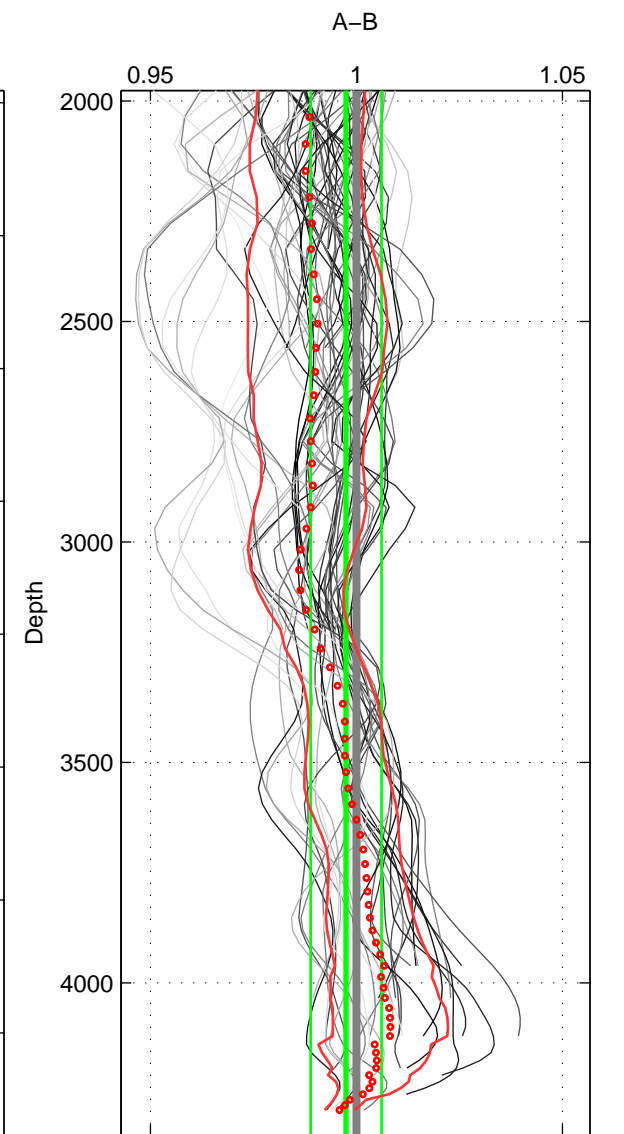

Cruise A (red). Date: Mar 1995 Cruisename: 348-316N19950310  
 Cruise B (blue). Date: Sep 1995 Cruisename: 352-316N19950829

\*\*\* "Favourite" values are means of spaces 1 2 3.

	Offset	O.StDev	Ratio	R.Stdev	Rating
SIGMA:	-1.258	1.173	0.991	0.008	5
THETA:	-1.111	1.073	0.992	0.008	5
DEPTH:	-0.358	1.207	0.997	0.009	5
FAV. :	-0.909	1.151	0.994	0.008	5

Profiles of A: 9  
 Profiles of B: 8  
 Diff profs : 53  
 WMoffset (A-B): -1.258  
 WMoffset stdev: 1.1734  
 WMratio (A/B): 0.99103  
 WMratio stdev: 0.0083445

Quality (1-5): 5

Profiles of A: 9  
 Profiles of B: 8  
 Diff profs : 53  
 WMoffset (A-B): -1.1108  
 WMoffset stdev: 1.0729  
 WMratio (A/B): 0.9921  
 WMratio stdev: 0.0076503

Quality (1-5): 5

Profiles of A: 11  
 Profiles of B: 8  
 Diff profs : 64  
 WMoffset (A-B): -0.35827  
 WMoffset stdev: 1.2071  
 WMratio (A/B): 0.99747  
 WMratio stdev: 0.0085932

Quality (1-5): 5