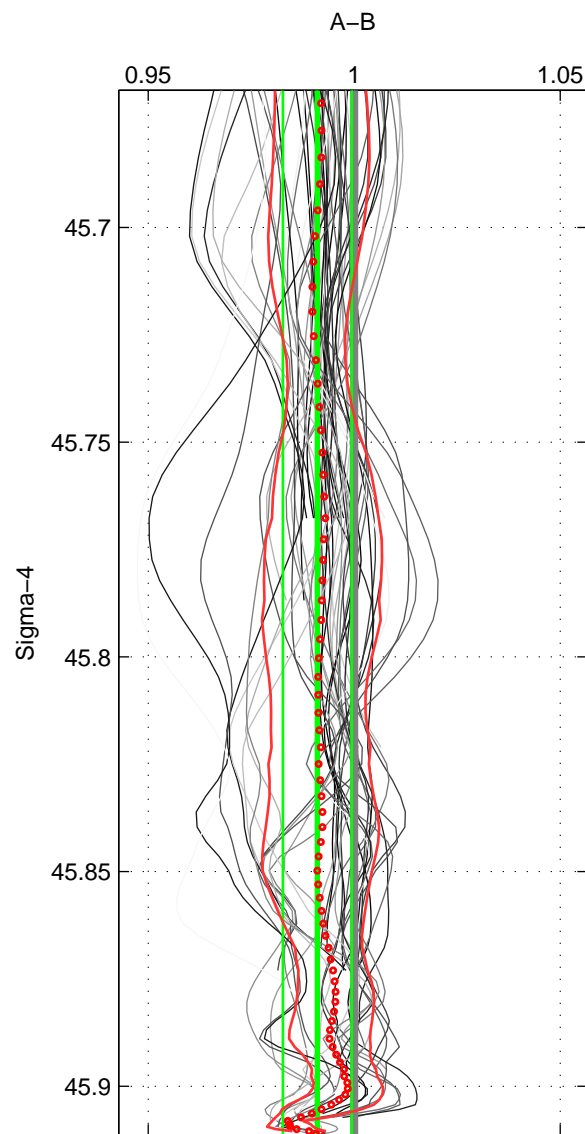

Cruise A (red). Date: Mar 1995 Cruisename: 348-316N19950310  
 Cruise B (blue). Date: Sep 1995 Cruisename: 352-316N19950829

\*\*\* "Favourite" values are means of spaces 1 2 3.

	Offset	O.StDev	Ratio	R.Stdev	Rating
SIGMA:	-1.258	1.173	0.991	0.008	5
THETA:	-1.111	1.073	0.992	0.008	5
DEPTH:	-0.358	1.207	0.997	0.009	5
FAV. :	-0.909	1.151	0.994	0.008	5

Profiles of A: 9  
 Profiles of B: 8  
 Diff profs : 53  
 WMoffset (A-B): -1.258  
 WMoffset stdev: 1.1734  
 WMratio (A/B): 0.99103  
 WMratio stdev: 0.0083445

Quality (1-5): 5

Profiles of A: 9  
 Profiles of B: 8  
 Diff profs : 53  
 WMoffset (A-B): -1.1108  
 WMoffset stdev: 1.0729  
 WMratio (A/B): 0.9921  
 WMratio stdev: 0.0076503

Quality (1-5): 5

Profiles of A: 11  
 Profiles of B: 8  
 Diff profs : 64  
 WMoffset (A-B): -0.35827  
 WMoffset stdev: 1.2071  
 WMratio (A/B): 0.99747  
 WMratio stdev: 0.0085932

Quality (1-5): 5