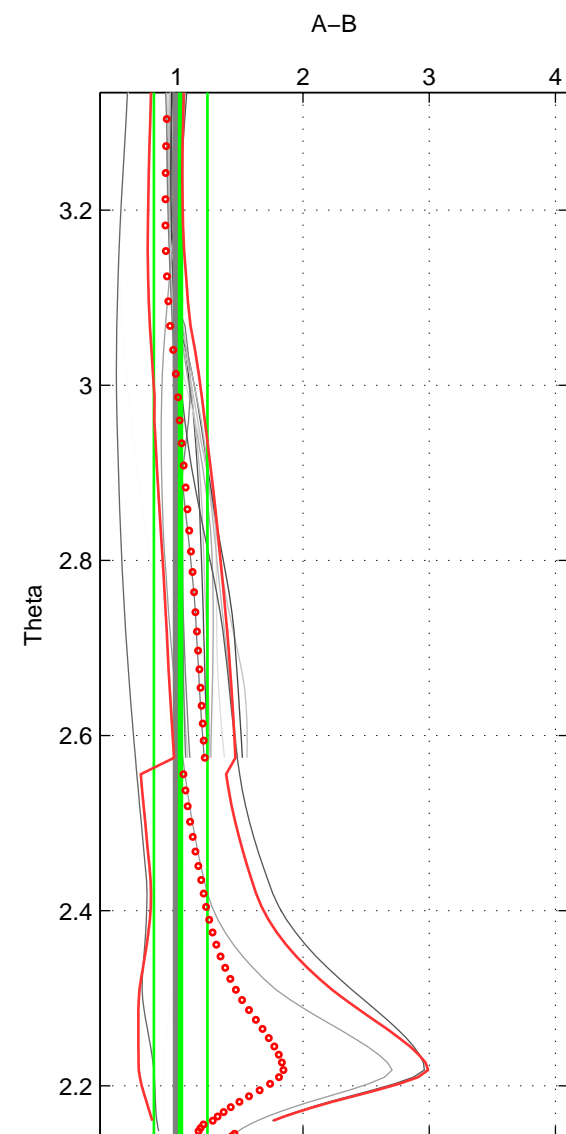

Cruise A (red). Date: Jul 2001 Cruisename: 161-06MT20010717

Cruise B (blue). Date: Jun 1989 Cruisename: 308-74D119890612

*** "Favourite" values are means of spaces 1 2.

	Offset	O.StDev	Ratio	R.Stdev	Rating
SIGMA:	-0.371	3.203	1.007	0.173	5
THETA:	0.015	4.134	1.031	0.213	5
DEPTH:	-0.167	3.982	1.037	0.247	4
FAV.:	-0.178	3.668	1.019	0.193	5

Profiles of A: 14
 Profiles of B: 3
 Diff profs : 16
 WMoffset (A-B): -0.37095
 WMoffset stdev: 3.2027
 WMratio (A/B): 1.007
 WMratio stdev: 0.17266

Quality (1-5): 5

Profiles of A: 14
 Profiles of B: 3
 Diff profs : 16
 WMoffset (A-B): 0.01536
 WMoffset stdev: 4.1336
 WMratio (A/B): 1.0305
 WMratio stdev: 0.21258

Quality (1-5): 5

Profiles of A: 14
 Profiles of B: 3
 Diff profs : 16
 WMoffset (A-B): -0.16717
 WMoffset stdev: 3.9825
 WMratio (A/B): 1.0373
 WMratio stdev: 0.24696

Quality (1-5): 4