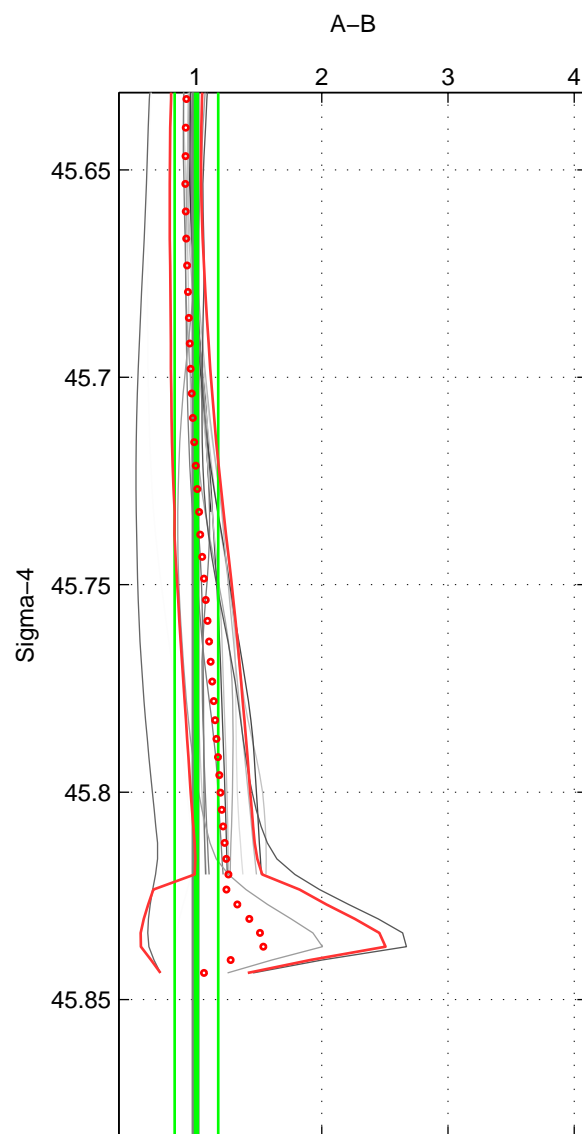

Cruise A (red). Date: Jul 2001 Cruisename: 161-06MT20010717

Cruise B (blue). Date: Jun 1989 Cruisename: 308-74D119890612

*** "Favourite" values are means of spaces 1 2.

	Offset	O.StDev	Ratio	R.Stdev	Rating
SIGMA:	-0.371	3.203	1.007	0.173	5
THETA:	0.015	4.134	1.031	0.213	5
DEPTH:	-0.167	3.982	1.037	0.247	4
FAV.:	-0.178	3.668	1.019	0.193	5

Profiles of A: 14
 Profiles of B: 3
 Diff profs : 16
 WMoffset (A-B): -0.37095
 WMoffset stdev: 3.2027
 WMratio (A/B): 1.007
 WMratio stdev: 0.17266

Quality (1-5): 5

Profiles of A: 14
 Profiles of B: 3
 Diff profs : 16
 WMoffset (A-B): 0.01536
 WMoffset stdev: 4.1336
 WMratio (A/B): 1.0305
 WMratio stdev: 0.21258

Quality (1-5): 5

Profiles of A: 14
 Profiles of B: 3
 Diff profs : 16
 WMoffset (A-B): -0.16717
 WMoffset stdev: 3.9825
 WMratio (A/B): 1.0373
 WMratio stdev: 0.24696

Quality (1-5): 4