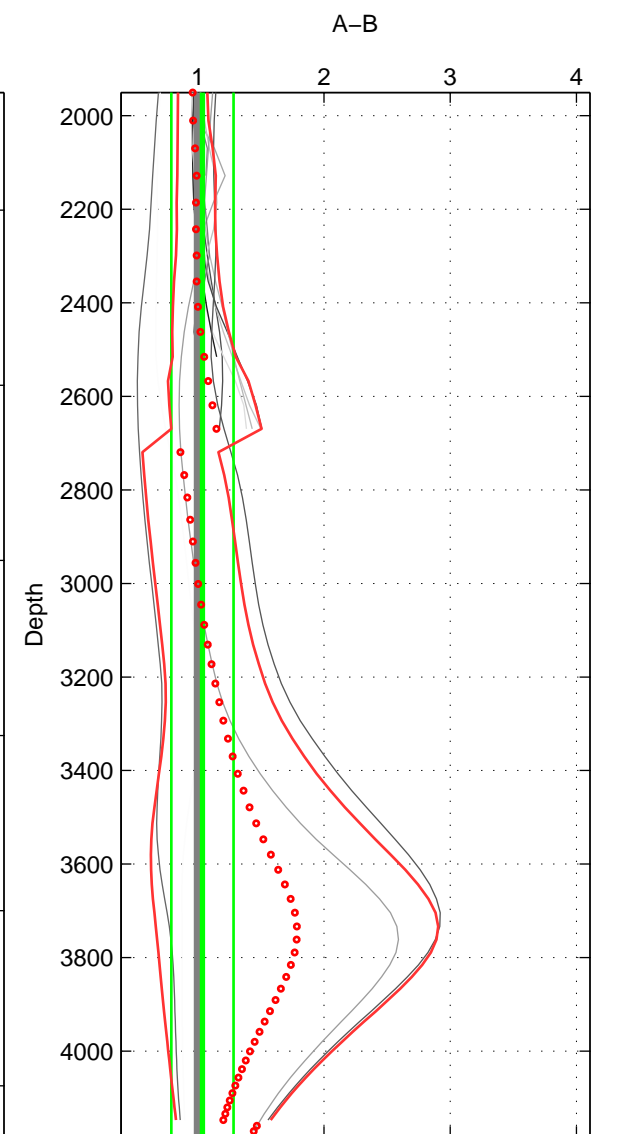

Cruise A (red). Date: Jul 2001 Cruisename: 161-06MT20010717

Cruise B (blue). Date: Jun 1989 Cruisename: 308-74D119890612

*** "Favourite" values are means of spaces 1 2.

	Offset	O.StDev	Ratio	R.Stdev	Rating
SIGMA:	-0.371	3.203	1.007	0.173	5
THETA:	0.015	4.134	1.031	0.213	5
DEPTH:	-0.167	3.982	1.037	0.247	4
FAV.:	-0.178	3.668	1.019	0.193	5

Profiles of A: 14
 Profiles of B: 3
 Diff profs : 16
 WMoffset (A-B): -0.37095
 WMoffset stdev: 3.2027
 WMratio (A/B): 1.007
 WMratio stdev: 0.17266

Quality (1-5): 5

Profiles of A: 14
 Profiles of B: 3
 Diff profs : 16
 WMoffset (A-B): 0.01536
 WMoffset stdev: 4.1336
 WMratio (A/B): 1.0305
 WMratio stdev: 0.21258

Quality (1-5): 5

Profiles of A: 14
 Profiles of B: 3
 Diff profs : 16
 WMoffset (A-B): -0.16717
 WMoffset stdev: 3.9825
 WMratio (A/B): 1.0373
 WMratio stdev: 0.24696

Quality (1-5): 4