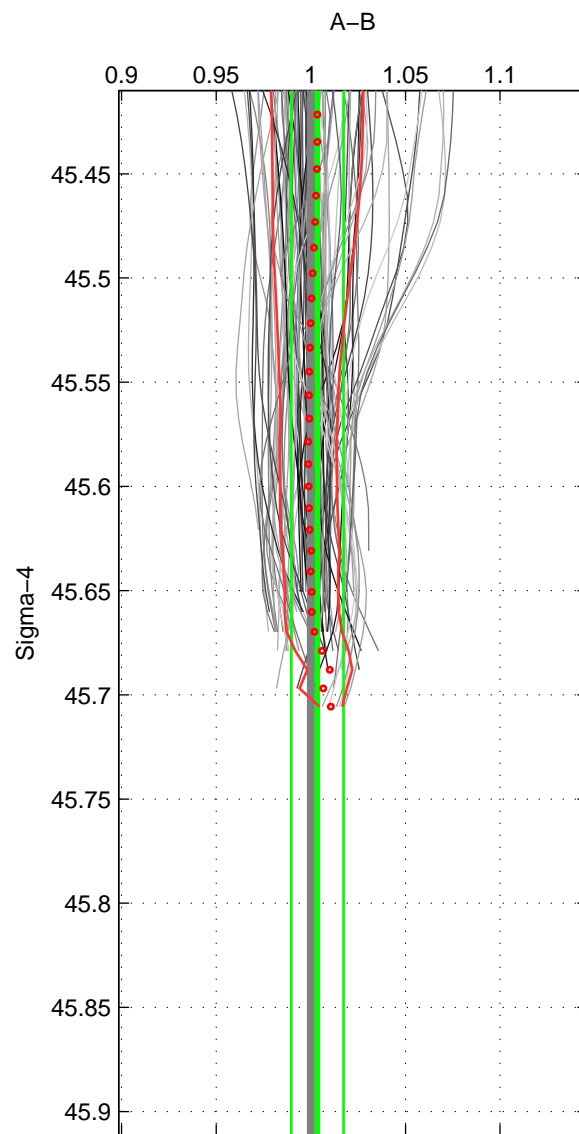

Cruise A (red). Date: Oct 1993 Cruisename: 499-325019931005  
 Cruise B (blue). Date: Jul 2005 Cruisename: 669-49UF20050615

\*\*\* "Favourite" values are means of spaces 1 2.

	Offset	O.StDev	Ratio	R.Stdev	Rating
SIGMA:	0.550	2.042	1.004	0.014	5
THETA:	0.794	1.895	1.006	0.013	5
DEPTH:	0.346	0.708	1.002	0.005	3
FAV.:	0.672	1.969	1.005	0.013	5

Profiles of A: 65  
 Profiles of B: 17  
 Diff profs : 91  
 WMoffset (A-B): 0.55012  
 WMoffset stdev: 2.0417  
 WMratio (A/B): 1.0035  
 WMratio stdev: 0.013803

Quality (1-5): 5

Profiles of A: 65  
 Profiles of B: 17  
 Diff profs : 91  
 WMoffset (A-B): 0.79415  
 WMoffset stdev: 1.8953  
 WMratio (A/B): 1.0055  
 WMratio stdev: 0.012809

Quality (1-5): 5

Profiles of A: 65  
 Profiles of B: 17  
 Diff profs : 91  
 WMoffset (A-B): 0.34565  
 WMoffset stdev: 0.70785  
 WMratio (A/B): 1.0019  
 WMratio stdev: 0.0053796

Quality (1-5): 3

Please note that statistics are bad.