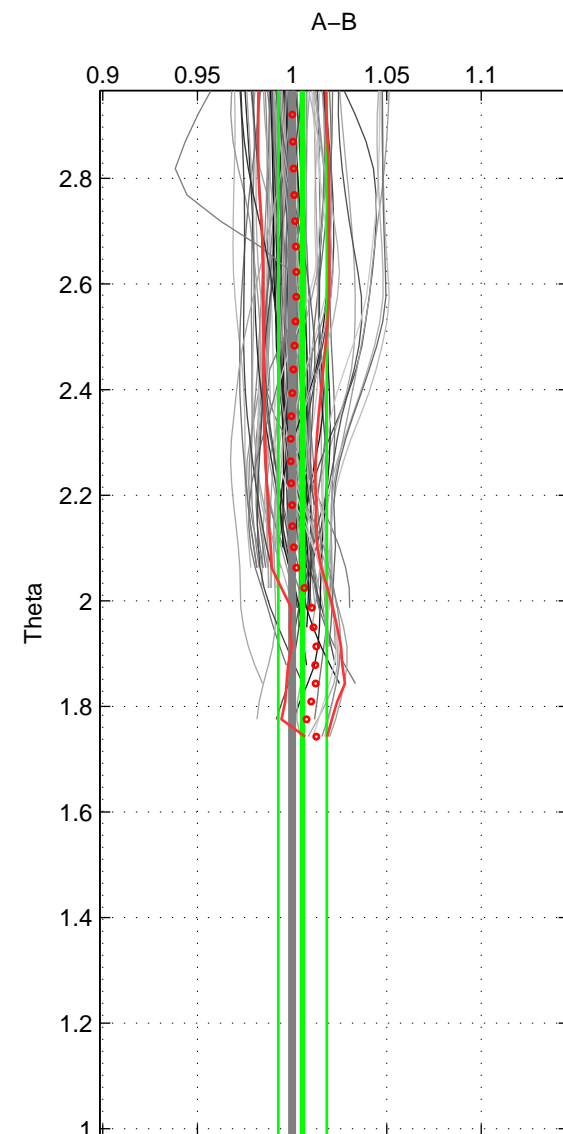

Cruise A (red). Date: Oct 1993 Cruisename: 499-325019931005  
 Cruise B (blue). Date: Jul 2005 Cruisename: 669-49UF20050615

\*\*\* "Favourite" values are means of spaces 1 2.

	Offset	O.StDev	Ratio	R.Stdev	Rating
SIGMA:	0.550	2.042	1.004	0.014	5
THETA:	0.794	1.895	1.006	0.013	5
DEPTH:	0.346	0.708	1.002	0.005	3
FAV.:	0.672	1.969	1.005	0.013	5

Profiles of A: 65  
 Profiles of B: 17  
 Diff profs : 91  
 WMoffset (A-B): 0.55012  
 WMoffset stdev: 2.0417  
 WMratio (A/B): 1.0035  
 WMratio stdev: 0.013803

Quality (1-5): 5

Profiles of A: 65  
 Profiles of B: 17  
 Diff profs : 91  
 WMoffset (A-B): 0.79415  
 WMoffset stdev: 1.8953  
 WMratio (A/B): 1.0055  
 WMratio stdev: 0.012809

Quality (1-5): 5

Profiles of A: 65  
 Profiles of B: 17  
 Diff profs : 91  
 WMoffset (A-B): 0.34565  
 WMoffset stdev: 0.70785  
 WMratio (A/B): 1.0019  
 WMratio stdev: 0.0053796

Quality (1-5): 3

Please note that statistics are bad.