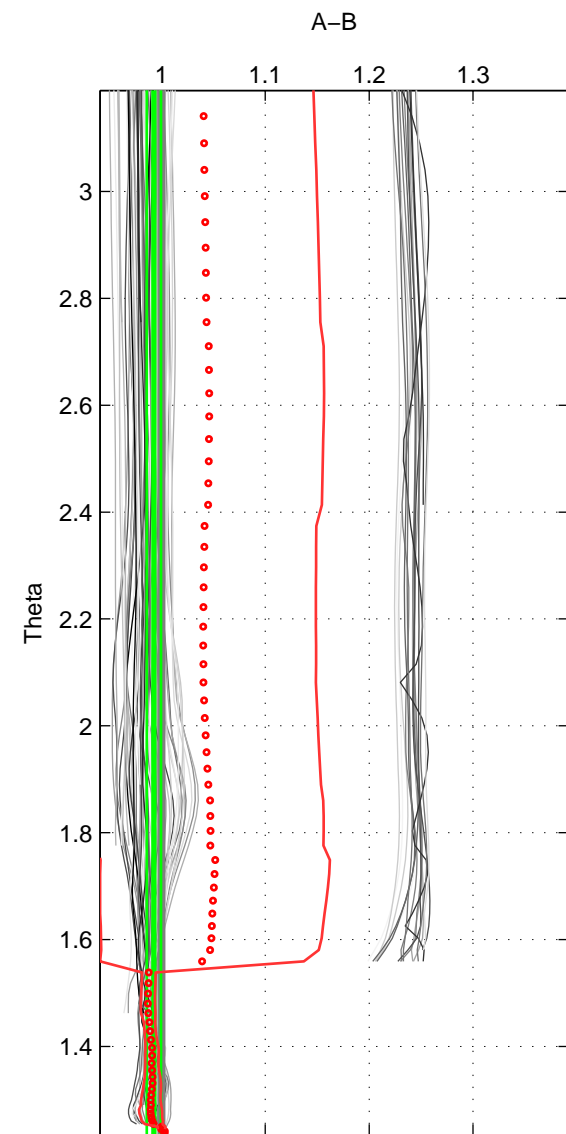

Cruise A (red). Date: Aug 1995 Cruisename: 351-316N19950715

Cruise B (blue). Date: Sep 1995 Cruisename: 352-316N19950829

\*\*\* "Favourite" values are means of spaces 1 2 3.

	Offset	O.StDev	Ratio	R.Stdev	Rating
SIGMA:	-1.289	1.217	0.990	0.008	5
THETA:	-0.969	0.967	0.993	0.007	5
DEPTH:	-1.332	1.100	0.990	0.008	5
FAV.:	-1.197	1.095	0.991	0.008	5

Profiles of A: 32  
 Profiles of B: 13  
 Diff profs: 89  
 WMoffset (A-B): -1.289  
 WMoffset stdev: 1.2166  
 WMratio (A/B): 0.99049  
 WMratio stdev: 0.0084645

Quality (1-5): 5

Profiles of A: 32  
 Profiles of B: 12  
 Diff profs: 75  
 WMoffset (A-B): -0.96934  
 WMoffset stdev: 0.96693  
 WMratio (A/B): 0.99278  
 WMratio stdev: 0.0068132

Quality (1-5): 5

Profiles of A: 32  
 Profiles of B: 12  
 Diff profs: 75  
 WMoffset (A-B): -1.3322  
 WMoffset stdev: 1.1003  
 WMratio (A/B): 0.9903  
 WMratio stdev: 0.0079105

Quality (1-5): 5