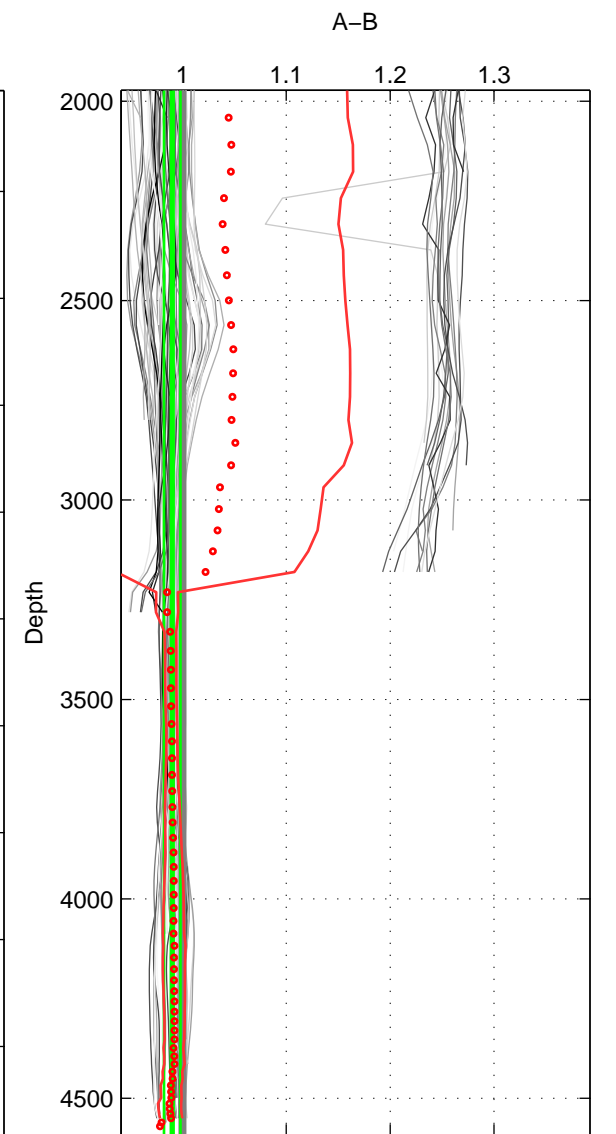

Cruise A (red). Date: Aug 1995 Cruisename: 351-316N19950715

Cruise B (blue). Date: Sep 1995 Cruisename: 352-316N19950829

\*\*\* "Favourite" values are means of spaces 1 2 3.

	Offset	O.StDev	Ratio	R.Stdev	Rating
SIGMA:	-1.289	1.217	0.990	0.008	5
THETA:	-0.969	0.967	0.993	0.007	5
DEPTH:	-1.332	1.100	0.990	0.008	5
FAV.:	-1.197	1.095	0.991	0.008	5

Profiles of A: 32  
 Profiles of B: 13  
 Diff profs: 89  
 WMoffset (A-B): -1.289  
 WMoffset stdev: 1.2166  
 WMratio (A/B): 0.99049  
 WMratio stdev: 0.0084645

Quality (1-5): 5

Profiles of A: 32  
 Profiles of B: 12  
 Diff profs: 75  
 WMoffset (A-B): -0.96934  
 WMoffset stdev: 0.96693  
 WMratio (A/B): 0.99278  
 WMratio stdev: 0.0068132

Quality (1-5): 5

Profiles of A: 32  
 Profiles of B: 12  
 Diff profs: 75  
 WMoffset (A-B): -1.3322  
 WMoffset stdev: 1.1003  
 WMratio (A/B): 0.9903  
 WMratio stdev: 0.0079105

Quality (1-5): 5