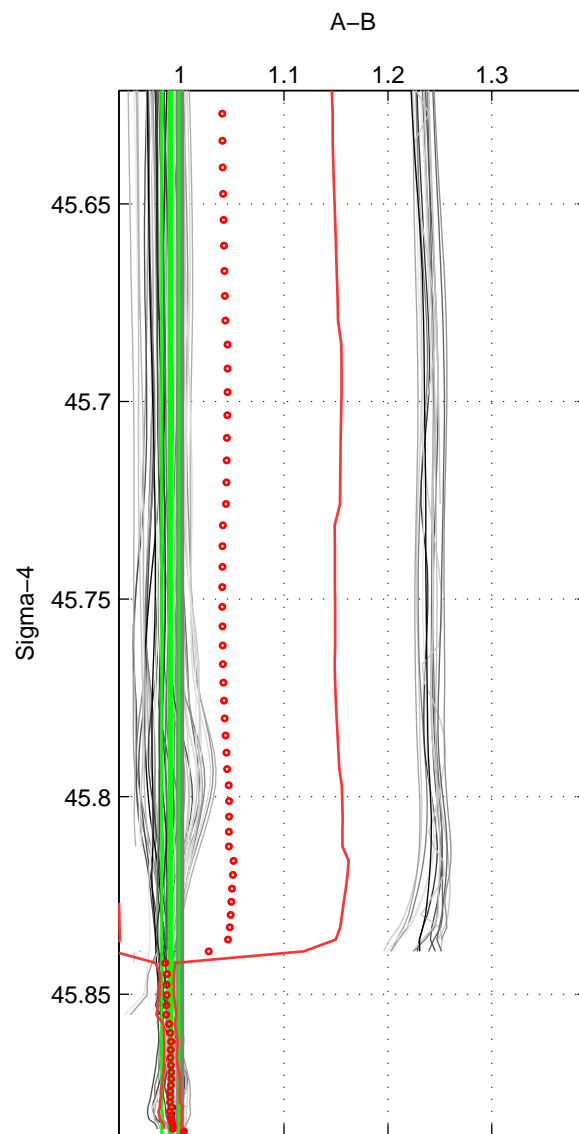

Cruise A (red). Date: Aug 1995 Cruisename: 351-316N19950715

Cruise B (blue). Date: Sep 1995 Cruisename: 352-316N19950829

\*\*\* "Favourite" values are means of spaces 1 2 3.

	Offset	O.StDev	Ratio	R.Stdev	Rating
SIGMA:	-1.289	1.217	0.990	0.008	5
THETA:	-0.969	0.967	0.993	0.007	5
DEPTH:	-1.332	1.100	0.990	0.008	5
FAV.:	-1.197	1.095	0.991	0.008	5

Profiles of A: 32  
 Profiles of B: 13  
 Diff profs: 89  
 WMoffset (A-B): -1.289  
 WMoffset stdev: 1.2166  
 WMratio (A/B): 0.99049  
 WMratio stdev: 0.0084645

Quality (1-5): 5

Profiles of A: 32  
 Profiles of B: 12  
 Diff profs: 75  
 WMoffset (A-B): -0.96934  
 WMoffset stdev: 0.96693  
 WMratio (A/B): 0.99278  
 WMratio stdev: 0.0068132

Quality (1-5): 5

Profiles of A: 32  
 Profiles of B: 12  
 Diff profs: 75  
 WMoffset (A-B): -1.3322  
 WMoffset stdev: 1.1003  
 WMratio (A/B): 0.9903  
 WMratio stdev: 0.0079105

Quality (1-5): 5