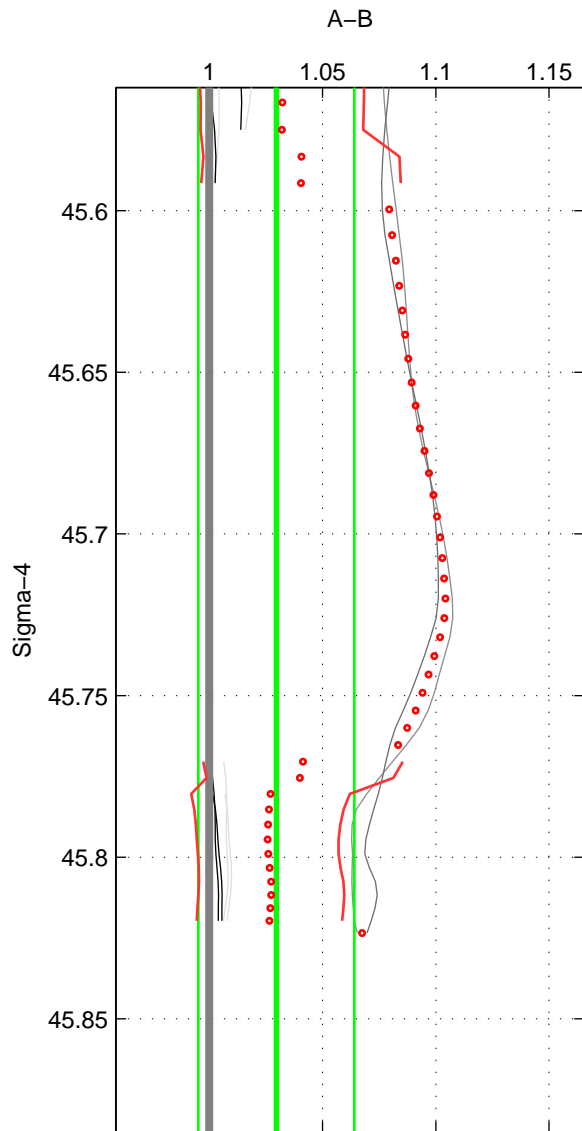

Cruise A (red). Date: Aug 1998 Cruisename: 567-49HO19980718
 Cruise B (blue). Date: Oct 2008 Cruisename: 615-49NZ20081011

*** "Favourite" values are means of spaces 1 2.

	Offset	O.StDev	Ratio	R.Stdev	Rating
SIGMA:	4.748	5.541	1.030	0.034	3
THETA:	4.597	6.043	1.028	0.037	3
DEPTH:	10.351	5.666	1.063	0.034	2
FAV.:	4.672	5.792	1.029	0.036	3

Profiles of A: 3
 Profiles of B: 4
 Diff profs : 6
 WMoffset (A-B): 4.7482
 WMoffset stdev: 5.5408
 WMratio (A/B): 1.0296
 WMratio stdev: 0.034444

Quality (1-5): 3

Profiles of A: 3
 Profiles of B: 4
 Diff profs : 6
 WMoffset (A-B): 4.5965
 WMoffset stdev: 6.0428
 WMratio (A/B): 1.0284
 WMratio stdev: 0.03727

Quality (1-5): 3

Profiles of A: 3
 Profiles of B: 4
 Diff profs : 6
 WMoffset (A-B): 10.3513
 WMoffset stdev: 5.6664
 WMratio (A/B): 1.0629
 WMratio stdev: 0.033791

Quality (1-5): 2

Please note that statistics are bad.