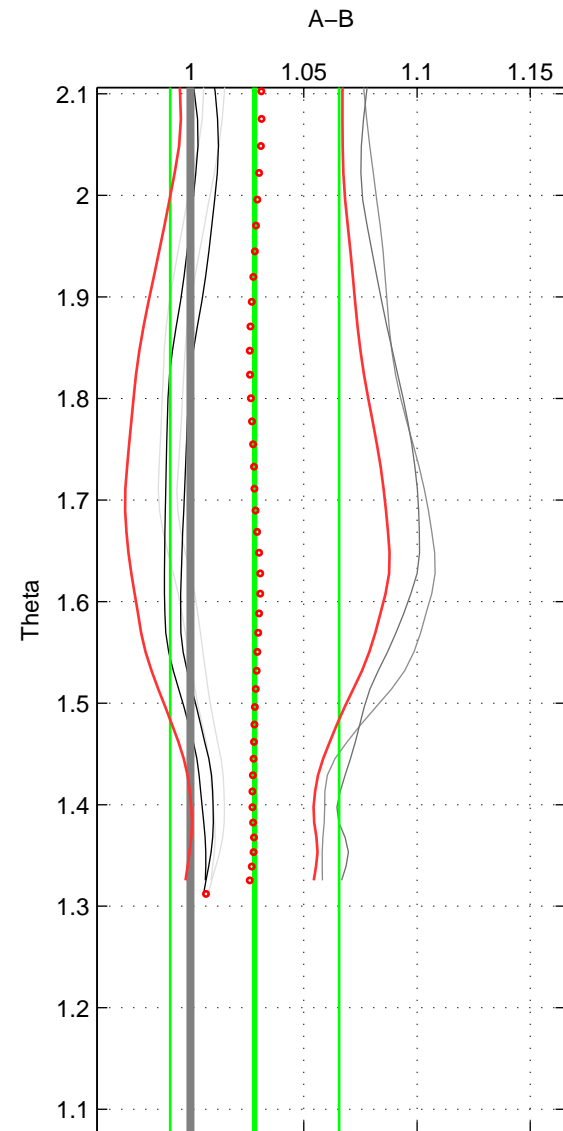

Cruise A (red). Date: Aug 1998 Cruisename: 567-49HO19980718
 Cruise B (blue). Date: Oct 2008 Cruisename: 615-49NZ20081011

*** "Favourite" values are means of spaces 1 2.

	Offset	O.StDev	Ratio	R.Stdev	Rating
SIGMA:	4.748	5.541	1.030	0.034	3
THETA:	4.597	6.043	1.028	0.037	3
DEPTH:	10.351	5.666	1.063	0.034	2
FAV.:	4.672	5.792	1.029	0.036	3

Profiles of A: 3
 Profiles of B: 4
 Diff profs : 6
 WMoffset (A-B): 4.7482
 WMoffset stdev: 5.5408
 WMratio (A/B): 1.0296
 WMratio stdev: 0.034444

Quality (1-5): 3

Profiles of A: 3
 Profiles of B: 4
 Diff profs : 6
 WMoffset (A-B): 4.5965
 WMoffset stdev: 6.0428
 WMratio (A/B): 1.0284
 WMratio stdev: 0.03727

Quality (1-5): 3

Profiles of A: 3
 Profiles of B: 4
 Diff profs : 6
 WMoffset (A-B): 10.3513
 WMoffset stdev: 5.6664
 WMratio (A/B): 1.0629
 WMratio stdev: 0.033791

Quality (1-5): 2

Please note that statistics are bad.