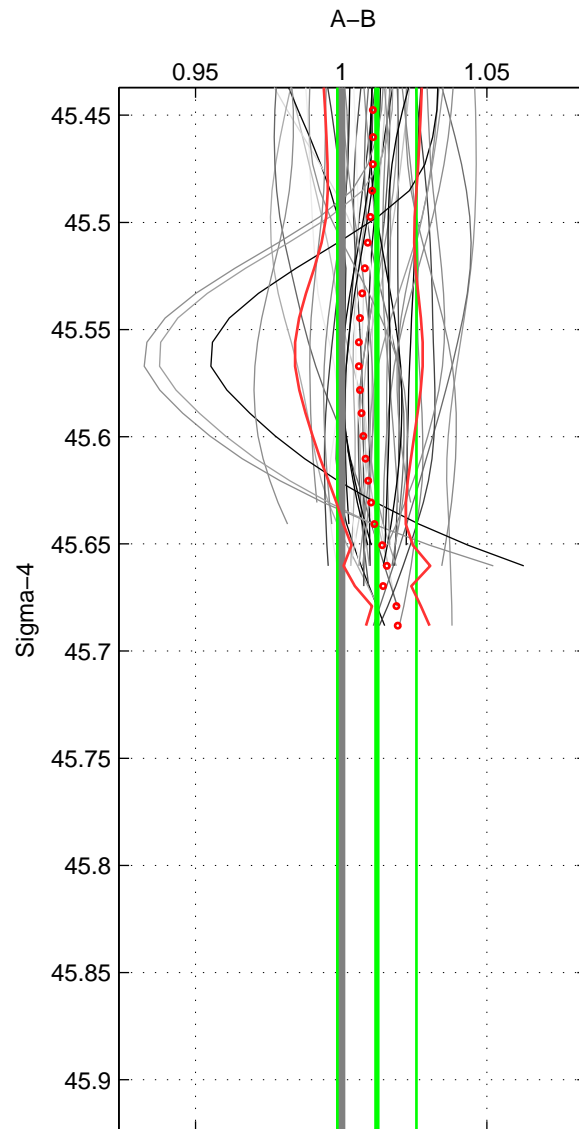

Cruise A (red). Date: Feb 2008 Cruisename: 676-49UF20080117

Cruise B (blue). Date: Oct 1998 Cruisename: 686-49UP19980916

*** "Favourite" values are those of space 2.

	Offset	O.StDev	Ratio	R.Stdev	Rating
SIGMA:	1.615	1.884	1.012	0.014	4
THETA:	1.454	1.735	1.011	0.013	5
DEPTH:	1.512	0.420	1.012	0.003	3
FAV.:	1.454	1.735	1.011	0.013	5

Profiles of A: 31
 Profiles of B: 20
 Diff profs : 48
 WMoffset (A-B): 1.6152
 WMoffset stdev: 1.8841
 WMratio (A/B): 1.0122
 WMratio stdev: 0.013569

Quality (1-5): 4

Profiles of A: 31
 Profiles of B: 20
 Diff profs : 48
 WMoffset (A-B): 1.4543
 WMoffset stdev: 1.7354
 WMratio (A/B): 1.0111
 WMratio stdev: 0.012962

Quality (1-5): 5

Profiles of A: 31
 Profiles of B: 20
 Diff profs : 48
 WMoffset (A-B): 1.5117
 WMoffset stdev: 0.42035
 WMratio (A/B): 1.0118
 WMratio stdev: 0.0034011

Quality (1-5): 3

Please note that statistics are bad.