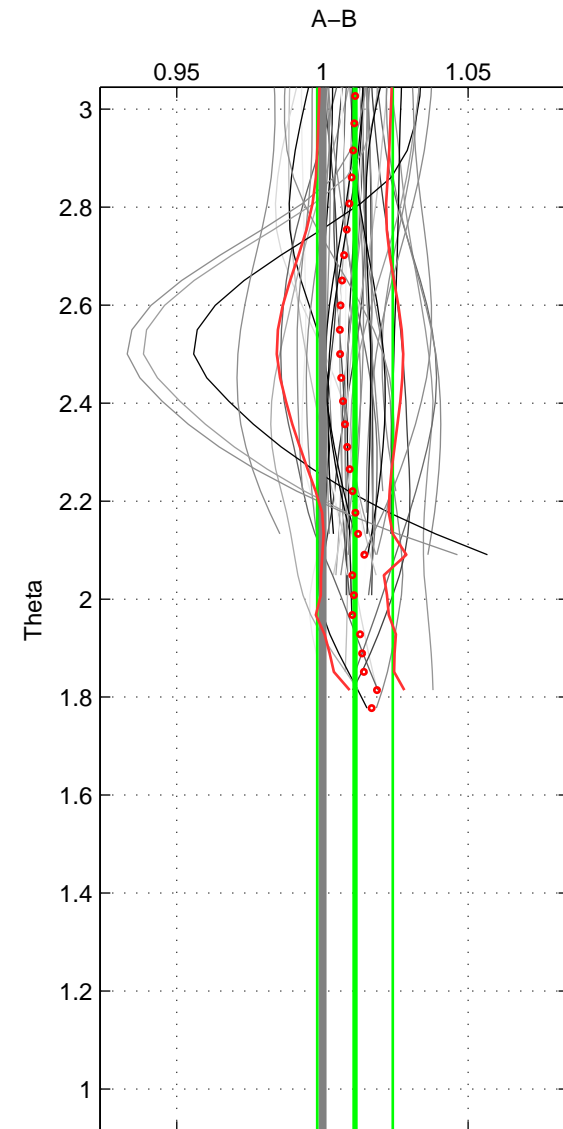

Cruise A (red). Date: Feb 2008 Cruisename: 676-49UF20080117

Cruise B (blue). Date: Oct 1998 Cruisename: 686-49UP19980916

*** "Favourite" values are those of space 2.

	Offset	O.StDev	Ratio	R.Stdev	Rating
SIGMA:	1.615	1.884	1.012	0.014	4
THETA:	1.454	1.735	1.011	0.013	5
DEPTH:	1.512	0.420	1.012	0.003	3
FAV.:	1.454	1.735	1.011	0.013	5

Profiles of A: 31
 Profiles of B: 20
 Diff profs : 48
 WMoffset (A-B): 1.6152
 WMoffset stdev: 1.8841
 WMratio (A/B): 1.0122
 WMratio stdev: 0.013569

Quality (1-5): 4

Profiles of A: 31
 Profiles of B: 20
 Diff profs : 48
 WMoffset (A-B): 1.4543
 WMoffset stdev: 1.7354
 WMratio (A/B): 1.0111
 WMratio stdev: 0.012962

Quality (1-5): 5

Profiles of A: 31
 Profiles of B: 20
 Diff profs : 48
 WMoffset (A-B): 1.5117
 WMoffset stdev: 0.42035
 WMratio (A/B): 1.0118
 WMratio stdev: 0.0034011

Quality (1-5): 3

Please note that statistics are bad.