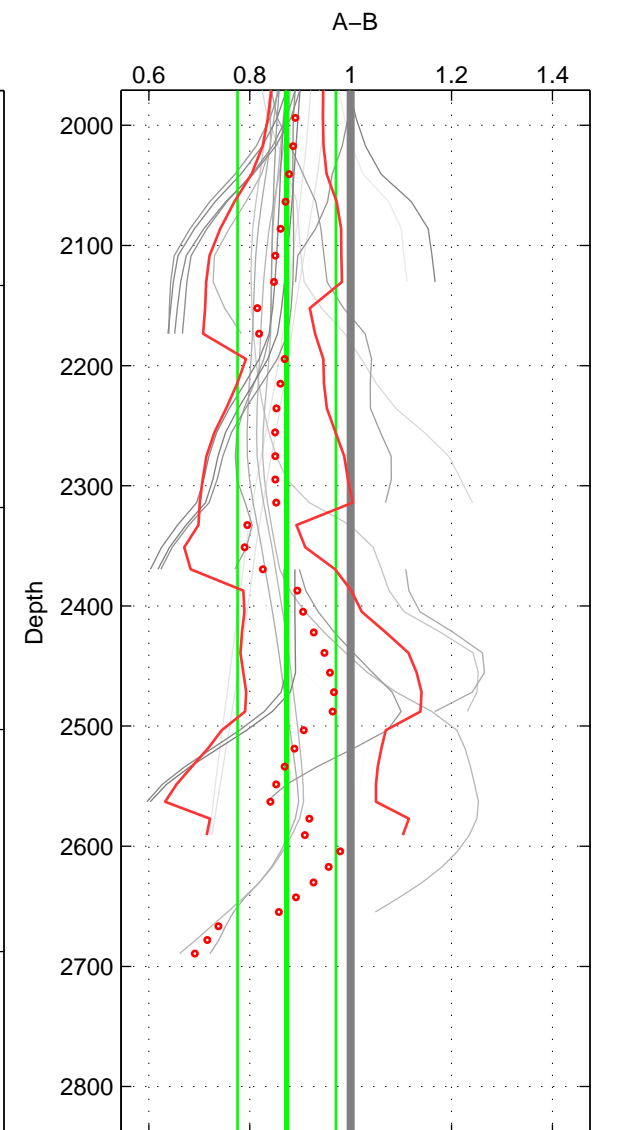

Cruise A (red). Date: Aug 1997 Cruisename: 63-34AR19970805

Cruise B (blue). Date: Nov 1996 Cruisename: 227-316N19961102

*** "Favourite" values are means of spaces 1 2 3.

	Offset	O.StDev	Ratio	R.Stdev	Rating
SIGMA:	-0.813	0.317	0.906	0.035	4
THETA:	-0.705	0.355	0.918	0.041	4
DEPTH:	-1.425	1.058	0.873	0.098	4
FAV. :	-0.981	0.577	0.899	0.058	4

Profiles of A: 5
 Profiles of B: 6
 Diff profs : 27
 WMoffset (A-B): -0.81267
 WMoffset stdev: 0.31695
 WMratio (A/B): 0.90582
 WMratio stdev: 0.035417

Quality (1-5): 4

Profiles of A: 5
 Profiles of B: 6
 Diff profs : 27
 WMoffset (A-B): -0.70473
 WMoffset stdev: 0.35533
 WMratio (A/B): 0.91802
 WMratio stdev: 0.040681

Quality (1-5): 4

Profiles of A: 5
 Profiles of B: 6
 Diff profs : 25
 WMoffset (A-B): -1.4253
 WMoffset stdev: 1.0577
 WMratio (A/B): 0.87316
 WMratio stdev: 0.097731

Quality (1-5): 4