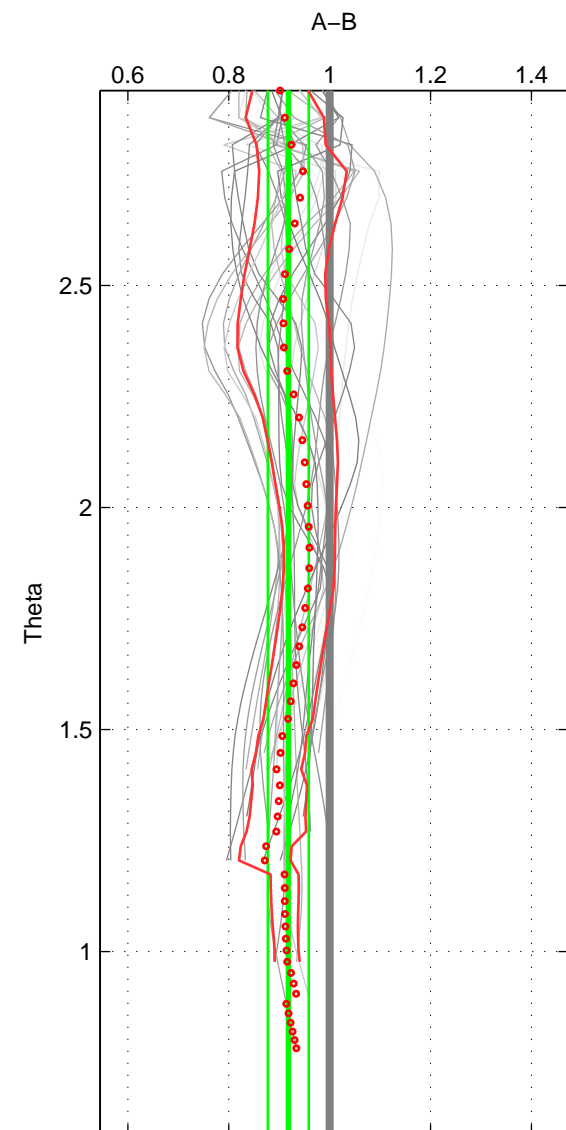

Cruise A (red). Date: Aug 1997 Cruisename: 63-34AR19970805

Cruise B (blue). Date: Nov 1996 Cruisename: 227-316N19961102

*** "Favourite" values are means of spaces 1 2 3.

	Offset	O.StDev	Ratio	R.Stdev	Rating
SIGMA:	-0.813	0.317	0.906	0.035	4
THETA:	-0.705	0.355	0.918	0.041	4
DEPTH:	-1.425	1.058	0.873	0.098	4
FAV. :	-0.981	0.577	0.899	0.058	4

Profiles of A: 5
 Profiles of B: 6
 Diff profs : 27
 WMoffset (A-B): -0.81267
 WMoffset stdev: 0.31695
 WMratio (A/B): 0.90582
 WMratio stdev: 0.035417

Quality (1-5): 4

Profiles of A: 5
 Profiles of B: 6
 Diff profs : 27
 WMoffset (A-B): -0.70473
 WMoffset stdev: 0.35533
 WMratio (A/B): 0.91802
 WMratio stdev: 0.040681

Quality (1-5): 4

Profiles of A: 5
 Profiles of B: 6
 Diff profs : 25
 WMoffset (A-B): -1.4253
 WMoffset stdev: 1.0577
 WMratio (A/B): 0.87316
 WMratio stdev: 0.097731

Quality (1-5): 4