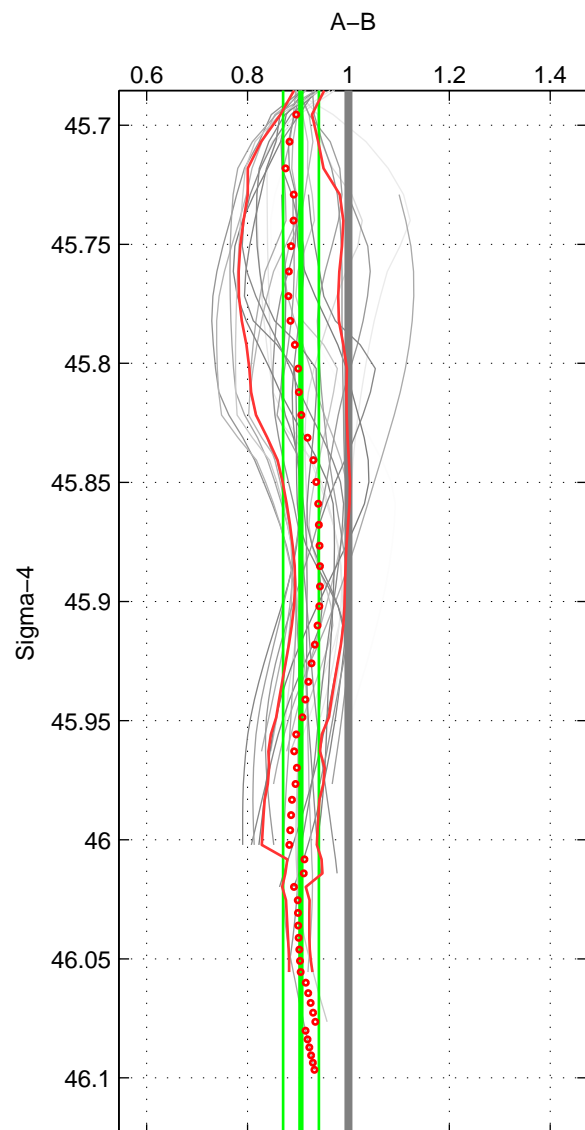

Cruise A (red). Date: Aug 1997 Cruisename: 63-34AR19970805

Cruise B (blue). Date: Nov 1996 Cruisename: 227-316N19961102

*** "Favourite" values are means of spaces 1 2 3.

	Offset	O.StDev	Ratio	R.Stdev	Rating
SIGMA:	-0.813	0.317	0.906	0.035	4
THETA:	-0.705	0.355	0.918	0.041	4
DEPTH:	-1.425	1.058	0.873	0.098	4
FAV. :	-0.981	0.577	0.899	0.058	4

Profiles of A: 5
 Profiles of B: 6
 Diff profs : 27
 WMoffset (A-B): -0.81267
 WMoffset stdev: 0.31695
 WMratio (A/B): 0.90582
 WMratio stdev: 0.035417

Quality (1-5): 4

Profiles of A: 5
 Profiles of B: 6
 Diff profs : 27
 WMoffset (A-B): -0.70473
 WMoffset stdev: 0.35533
 WMratio (A/B): 0.91802
 WMratio stdev: 0.040681

Quality (1-5): 4

Profiles of A: 5
 Profiles of B: 6
 Diff profs : 25
 WMoffset (A-B): -1.4253
 WMoffset stdev: 1.0577
 WMratio (A/B): 0.87316
 WMratio stdev: 0.097731

Quality (1-5): 4