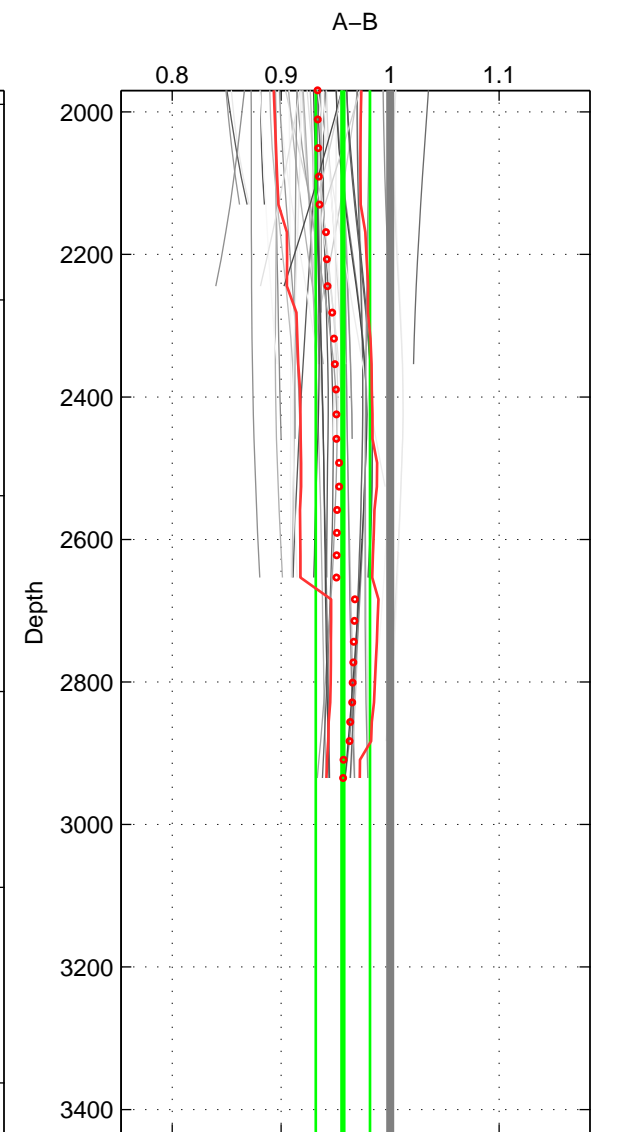

Cruise A (red). Date: Nov 1991 Cruisename: 84-58JH19911105

Cruise B (blue). Date: Aug 1993 Cruisename: 87-58JH19930730

*** "Favourite" values are means of spaces 1 2 3.

	Offset	O.StDev	Ratio	R.Stdev	Rating
SIGMA:	-0.572	0.464	0.947	0.042	4
THETA:	-0.684	0.342	0.938	0.030	4
DEPTH:	-0.475	0.280	0.957	0.025	4
FAV.:	-0.577	0.362	0.947	0.032	4

Profiles of A: 17
 Profiles of B: 9
 Diff profs: 56
 WMoffset (A-B): -0.57162
 WMoffset stdev: 0.46387
 WMratio (A/B): 0.94702
 WMratio stdev: 0.042232

Quality (1-5): 4

Profiles of A: 17
 Profiles of B: 9
 Diff profs: 56
 WMoffset (A-B): -0.68415
 WMoffset stdev: 0.3424
 WMratio (A/B): 0.93841
 WMratio stdev: 0.029803

Quality (1-5): 4

Profiles of A: 17
 Profiles of B: 9
 Diff profs: 56
 WMoffset (A-B): -0.47496
 WMoffset stdev: 0.27974
 WMratio (A/B): 0.95662
 WMratio stdev: 0.024871

Quality (1-5): 4