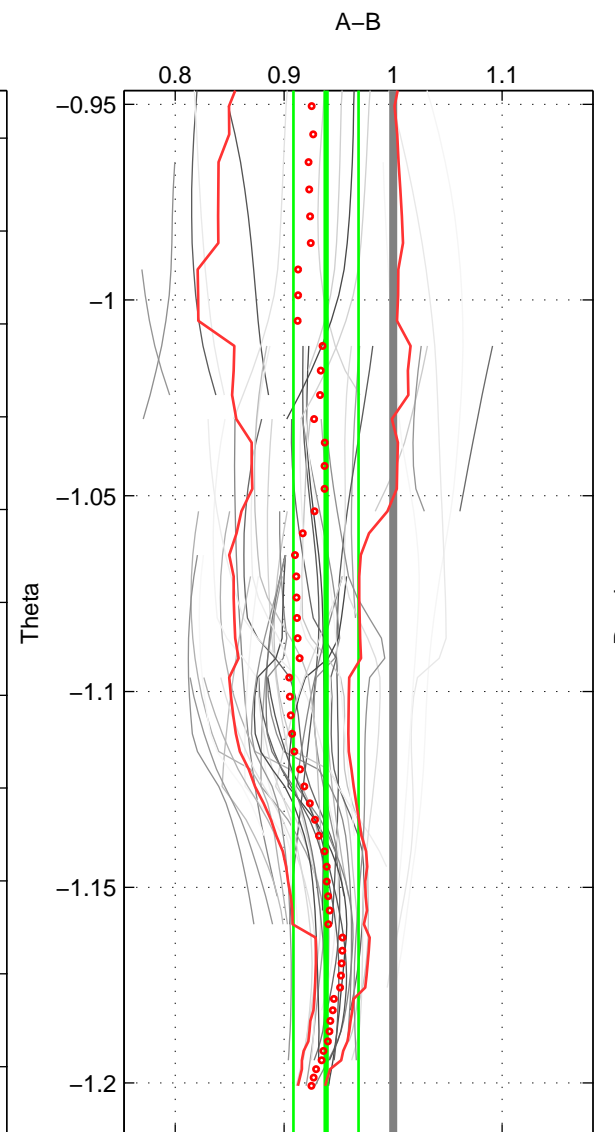

Cruise A (red). Date: Nov 1991 Cruisename: 84-58JH19911105

Cruise B (blue). Date: Aug 1993 Cruisename: 87-58JH19930730

*** "Favourite" values are means of spaces 1 2 3.

	Offset	O.StDev	Ratio	R.Stdev	Rating
SIGMA:	-0.572	0.464	0.947	0.042	4
THETA:	-0.684	0.342	0.938	0.030	4
DEPTH:	-0.475	0.280	0.957	0.025	4
FAV.:	-0.577	0.362	0.947	0.032	4

Profiles of A: 17
 Profiles of B: 9
 Diff profs: 56
 WMoffset (A-B): -0.57162
 WMoffset stdev: 0.46387
 WMratio (A/B): 0.94702
 WMratio stdev: 0.042232

Quality (1-5): 4

Profiles of A: 17
 Profiles of B: 9
 Diff profs: 56
 WMoffset (A-B): -0.68415
 WMoffset stdev: 0.3424
 WMratio (A/B): 0.93841
 WMratio stdev: 0.029803

Quality (1-5): 4

Profiles of A: 17
 Profiles of B: 9
 Diff profs: 56
 WMoffset (A-B): -0.47496
 WMoffset stdev: 0.27974
 WMratio (A/B): 0.95662
 WMratio stdev: 0.024871

Quality (1-5): 4