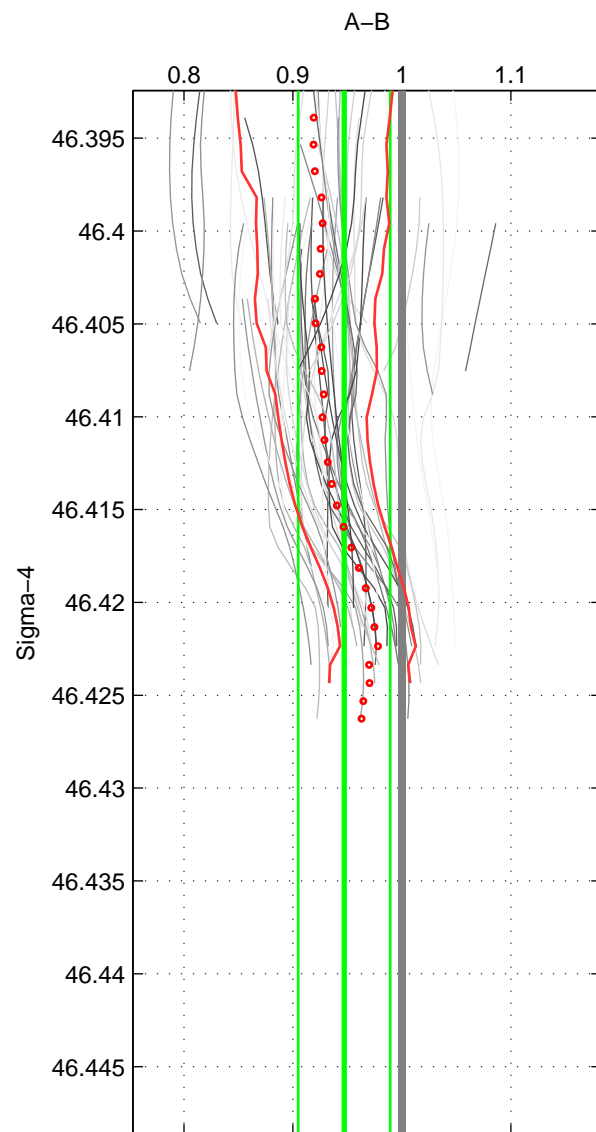

Cruise A (red). Date: Nov 1991 Cruisename: 84-58JH19911105

Cruise B (blue). Date: Aug 1993 Cruisename: 87-58JH19930730

*** "Favourite" values are means of spaces 1 2 3.

	Offset	O.StDev	Ratio	R.Stdev	Rating
SIGMA:	-0.572	0.464	0.947	0.042	4
THETA:	-0.684	0.342	0.938	0.030	4
DEPTH:	-0.475	0.280	0.957	0.025	4
FAV.:	-0.577	0.362	0.947	0.032	4

Profiles of A: 17
 Profiles of B: 9
 Diff profs: 56
 WMoffset (A-B): -0.57162
 WMoffset stdev: 0.46387
 WMratio (A/B): 0.94702
 WMratio stdev: 0.042232

Quality (1-5): 4

Profiles of A: 17
 Profiles of B: 9
 Diff profs: 56
 WMoffset (A-B): -0.68415
 WMoffset stdev: 0.3424
 WMratio (A/B): 0.93841
 WMratio stdev: 0.029803

Quality (1-5): 4

Profiles of A: 17
 Profiles of B: 9
 Diff profs: 56
 WMoffset (A-B): -0.47496
 WMoffset stdev: 0.27974
 WMratio (A/B): 0.95662
 WMratio stdev: 0.024871

Quality (1-5): 4