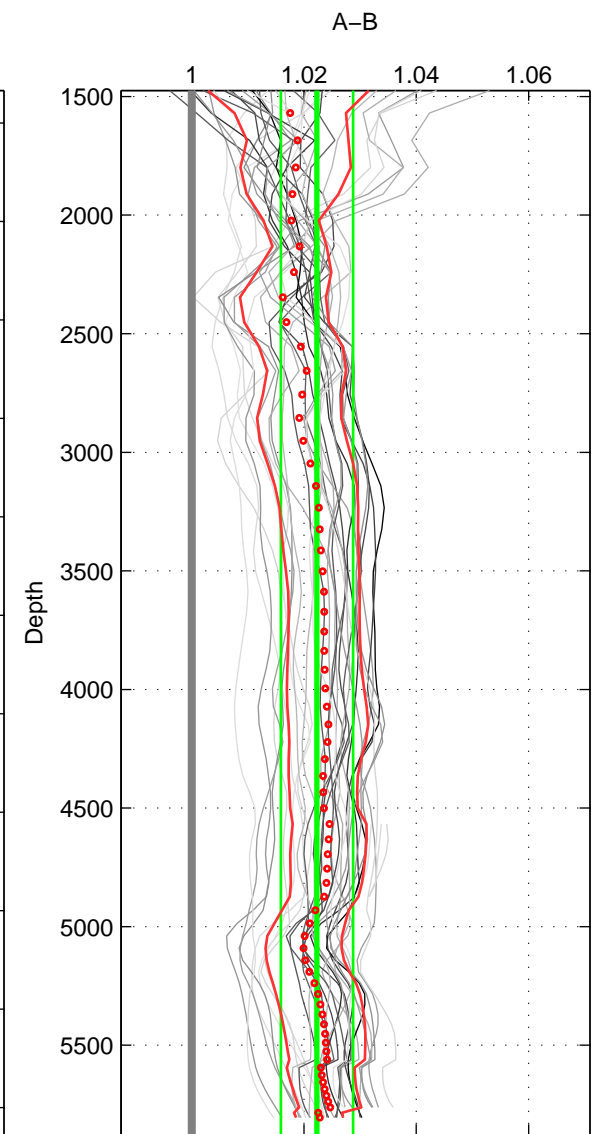

Cruise A (red). Date: Sep 1992 Cruisename: 494-322019920816  
 Cruise B (blue). Date: Oct 2007 Cruisename: 613-49NZ20071008

\*\*\* "Favourite" values are means of spaces 1 2 3.

	Offset	O.StDev	Ratio	R.Stdev	Rating
SIGMA:	3.193	0.978	1.020	0.006	5
THETA:	3.276	0.981	1.021	0.006	5
DEPTH:	3.390	0.971	1.022	0.006	5
FAV. :	3.286	0.977	1.021	0.006	5

Profiles of A: 7  
 Profiles of B: 5  
 Diff profs : 31  
 WMoffset (A-B): 3.1928  
 WMoffset stdev: 0.97795  
 WMratio (A/B): 1.0201  
 WMratio stdev: 0.0062171

Quality (1-5): 5

Profiles of A: 7  
 Profiles of B: 5  
 Diff profs : 31  
 WMoffset (A-B): 3.2757  
 WMoffset stdev: 0.98147  
 WMratio (A/B): 1.0208  
 WMratio stdev: 0.0063102

Quality (1-5): 5

Profiles of A: 7  
 Profiles of B: 5  
 Diff profs : 31  
 WMoffset (A-B): 3.3903  
 WMoffset stdev: 0.97078  
 WMratio (A/B): 1.0223  
 WMratio stdev: 0.0064322

Quality (1-5): 5