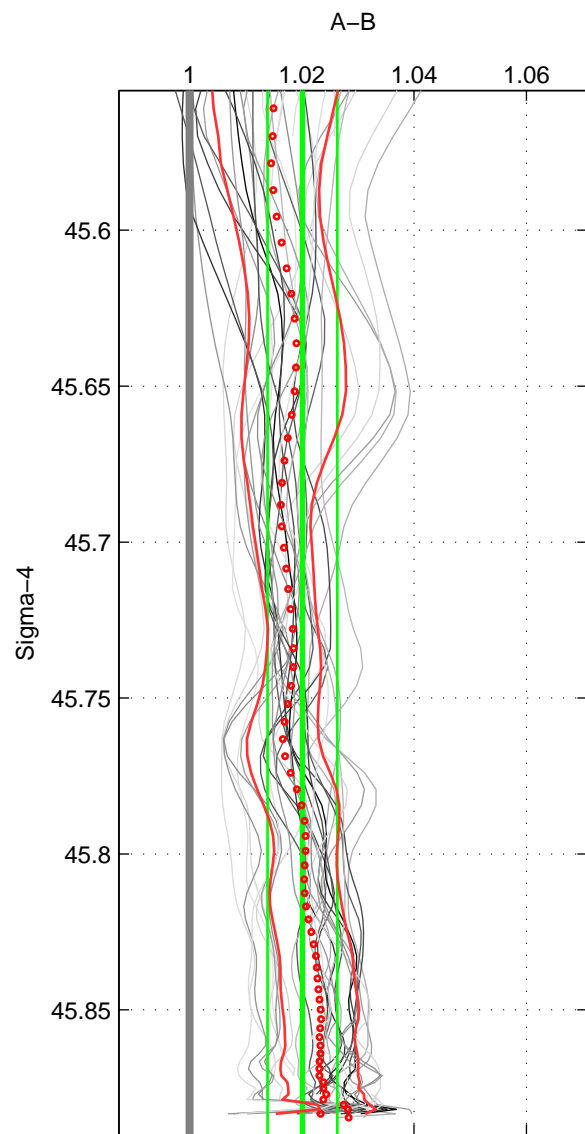

Cruise A (red). Date: Sep 1992 Cruisename: 494-322019920816  
 Cruise B (blue). Date: Oct 2007 Cruisename: 613-49NZ20071008

\*\*\* "Favourite" values are means of spaces 1 2 3.

	Offset	O.StDev	Ratio	R.Stdev	Rating
SIGMA:	3.193	0.978	1.020	0.006	5
THETA:	3.276	0.981	1.021	0.006	5
DEPTH:	3.390	0.971	1.022	0.006	5
FAV. :	3.286	0.977	1.021	0.006	5

Profiles of A: 7  
 Profiles of B: 5  
 Diff profs : 31  
 WMoffset (A-B): 3.1928  
 WMoffset stdev: 0.97795  
 WMratio (A/B): 1.0201  
 WMratio stdev: 0.0062171

Quality (1-5): 5

Profiles of A: 7  
 Profiles of B: 5  
 Diff profs : 31  
 WMoffset (A-B): 3.2757  
 WMoffset stdev: 0.98147  
 WMratio (A/B): 1.0208  
 WMratio stdev: 0.0063102

Quality (1-5): 5

Profiles of A: 7  
 Profiles of B: 5  
 Diff profs : 31  
 WMoffset (A-B): 3.3903  
 WMoffset stdev: 0.97078  
 WMratio (A/B): 1.0223  
 WMratio stdev: 0.0064322

Quality (1-5): 5