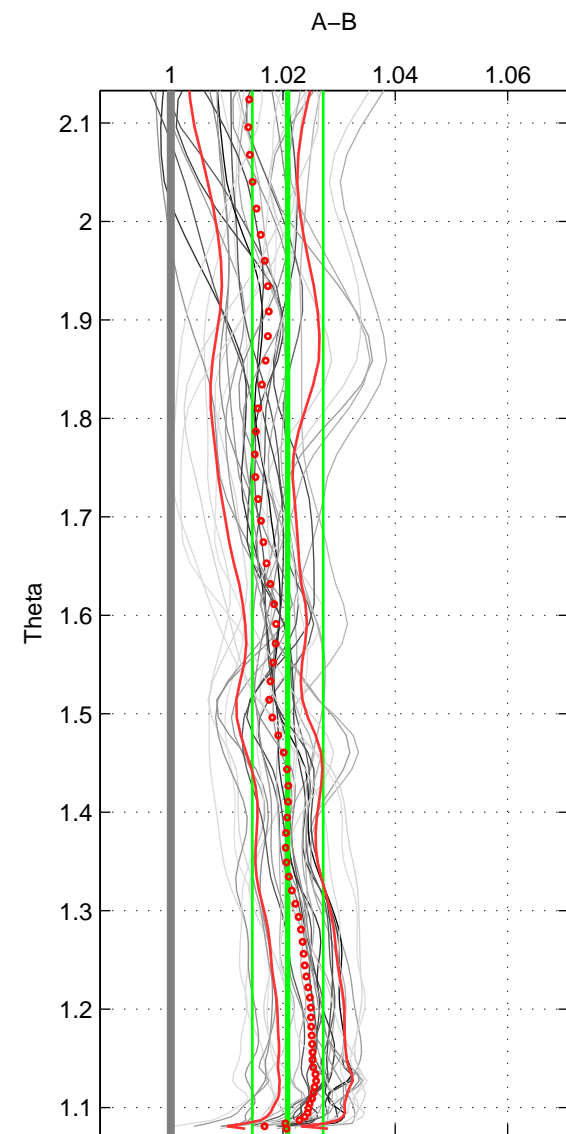

Cruise A (red). Date: Sep 1992 Cruisename: 494-322019920816  
 Cruise B (blue). Date: Oct 2007 Cruisename: 613-49NZ20071008

\*\*\* "Favourite" values are means of spaces 1 2 3.

	Offset	O.StDev	Ratio	R.Stdev	Rating
SIGMA:	3.193	0.978	1.020	0.006	5
THETA:	3.276	0.981	1.021	0.006	5
DEPTH:	3.390	0.971	1.022	0.006	5
FAV. :	3.286	0.977	1.021	0.006	5

Profiles of A: 7  
 Profiles of B: 5  
 Diff profs : 31  
 WMoffset (A-B): 3.1928  
 WMoffset stdev: 0.97795  
 WMratio (A/B): 1.0201  
 WMratio stdev: 0.0062171

Quality (1-5): 5

Profiles of A: 7  
 Profiles of B: 5  
 Diff profs : 31  
 WMoffset (A-B): 3.2757  
 WMoffset stdev: 0.98147  
 WMratio (A/B): 1.0208  
 WMratio stdev: 0.0063102

Quality (1-5): 5

Profiles of A: 7  
 Profiles of B: 5  
 Diff profs : 31  
 WMoffset (A-B): 3.3903  
 WMoffset stdev: 0.97078  
 WMratio (A/B): 1.0223  
 WMratio stdev: 0.0064322

Quality (1-5): 5