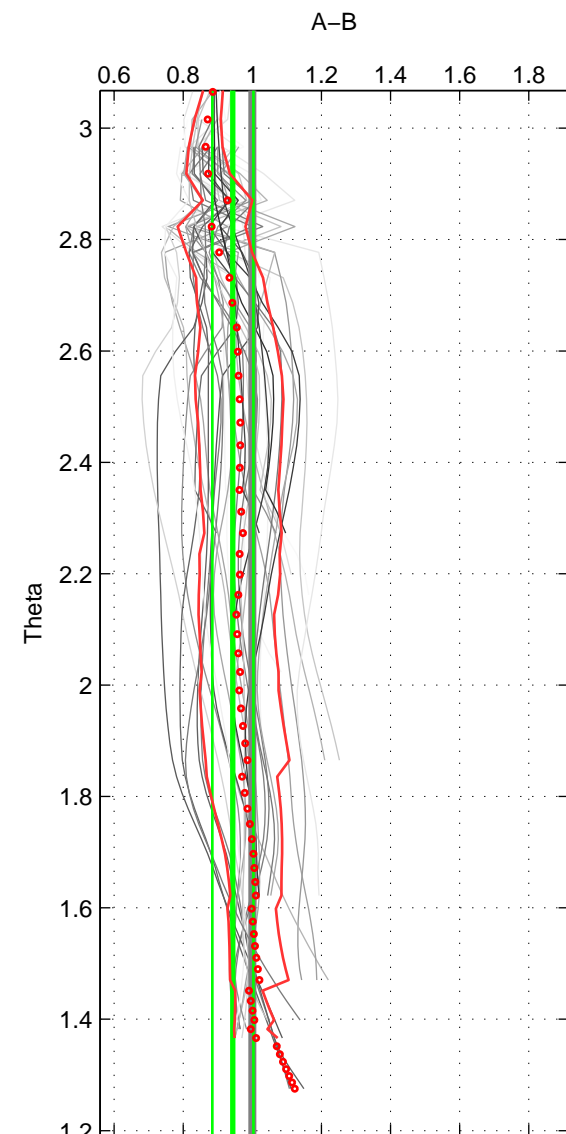

Cruise A (red). Date: Jul 1997 Cruisename: 154-06MT19970707

Cruise B (blue). Date: Sep 2007 Cruisename: 292-64PE20070830

*** "Favourite" values are means of spaces 1 2 3.

	Offset	O.StDev	Ratio	R.Stdev	Rating
SIGMA:	-0.266	0.638	0.968	0.066	4
THETA:	-0.446	0.623	0.944	0.060	4
DEPTH:	0.373	1.146	1.022	0.106	4
FAV.:	-0.113	0.802	0.978	0.077	4

Profiles of A: 11
 Profiles of B: 7
 Diff profs: 41
 WMoffset (A-B): -0.26573
 WMoffset stdev: 0.63825
 WMratio (A/B): 0.96791
 WMratio stdev: 0.065756

Quality (1-5): 4

Profiles of A: 11
 Profiles of B: 7
 Diff profs: 41
 WMoffset (A-B): -0.44583
 WMoffset stdev: 0.62275
 WMratio (A/B): 0.94361
 WMratio stdev: 0.059605

Quality (1-5): 4

Profiles of A: 11
 Profiles of B: 7
 Diff profs: 41
 WMoffset (A-B): 0.37282
 WMoffset stdev: 1.1465
 WMratio (A/B): 1.0223
 WMratio stdev: 0.1064

Quality (1-5): 4