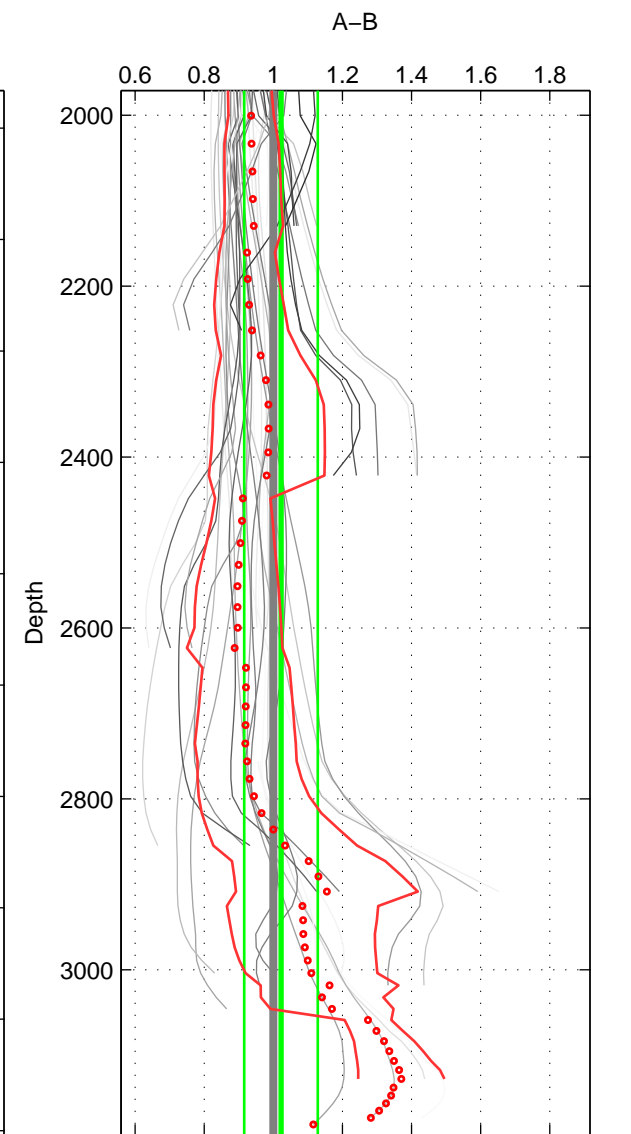

Cruise A (red). Date: Jul 1997 Cruisename: 154-06MT19970707

Cruise B (blue). Date: Sep 2007 Cruisename: 292-64PE20070830

*** "Favourite" values are means of spaces 1 2 3.

	Offset	O.StDev	Ratio	R.Stdev	Rating
SIGMA:	-0.266	0.638	0.968	0.066	4
THETA:	-0.446	0.623	0.944	0.060	4
DEPTH:	0.373	1.146	1.022	0.106	4
FAV.:	-0.113	0.802	0.978	0.077	4

Profiles of A: 11
 Profiles of B: 7
 Diff profs: 41
 WMoffset (A-B): -0.26573
 WMoffset stdev: 0.63825
 WMratio (A/B): 0.96791
 WMratio stdev: 0.065756

Quality (1-5): 4

Profiles of A: 11
 Profiles of B: 7
 Diff profs: 41
 WMoffset (A-B): -0.44583
 WMoffset stdev: 0.62275
 WMratio (A/B): 0.94361
 WMratio stdev: 0.059605

Quality (1-5): 4

Profiles of A: 11
 Profiles of B: 7
 Diff profs: 41
 WMoffset (A-B): 0.37282
 WMoffset stdev: 1.1465
 WMratio (A/B): 1.0223
 WMratio stdev: 0.1064

Quality (1-5): 4