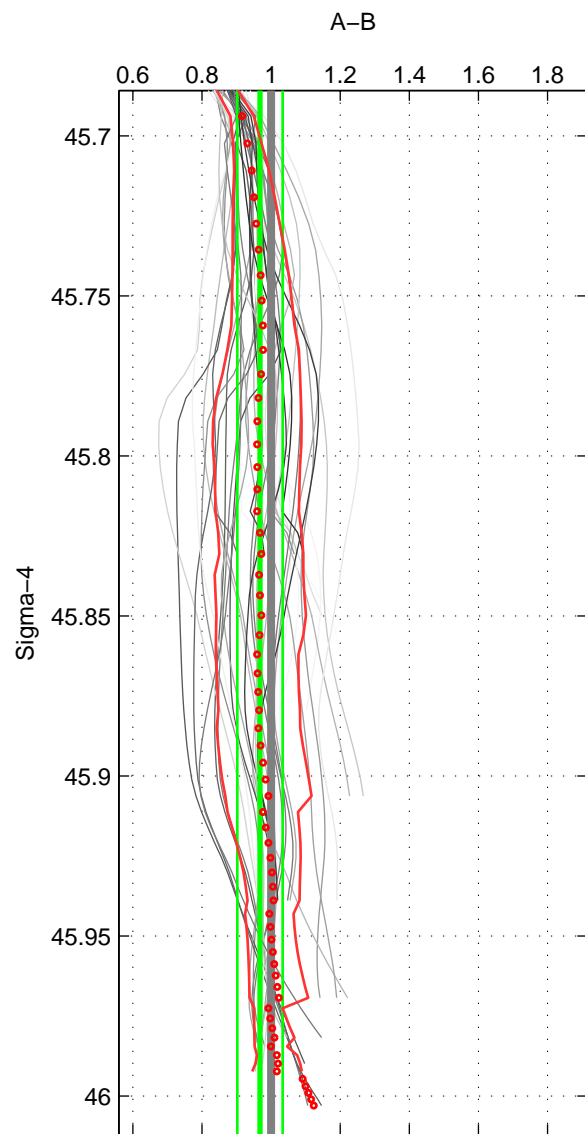

Cruise A (red). Date: Jul 1997 Cruisename: 154-06MT19970707

Cruise B (blue). Date: Sep 2007 Cruisename: 292-64PE20070830

*** "Favourite" values are means of spaces 1 2 3.

	Offset	O.StDev	Ratio	R.Stdev	Rating
SIGMA:	-0.266	0.638	0.968	0.066	4
THETA:	-0.446	0.623	0.944	0.060	4
DEPTH:	0.373	1.146	1.022	0.106	4
FAV.:	-0.113	0.802	0.978	0.077	4

Profiles of A: 11
 Profiles of B: 7
 Diff profs: 41
 WMoffset (A-B): -0.26573
 WMoffset stdev: 0.63825
 WMratio (A/B): 0.96791
 WMratio stdev: 0.065756

Quality (1-5): 4

Profiles of A: 11
 Profiles of B: 7
 Diff profs: 41
 WMoffset (A-B): -0.44583
 WMoffset stdev: 0.62275
 WMratio (A/B): 0.94361
 WMratio stdev: 0.059605

Quality (1-5): 4

Profiles of A: 11
 Profiles of B: 7
 Diff profs: 41
 WMoffset (A-B): 0.37282
 WMoffset stdev: 1.1465
 WMratio (A/B): 1.0223
 WMratio stdev: 0.1064

Quality (1-5): 4