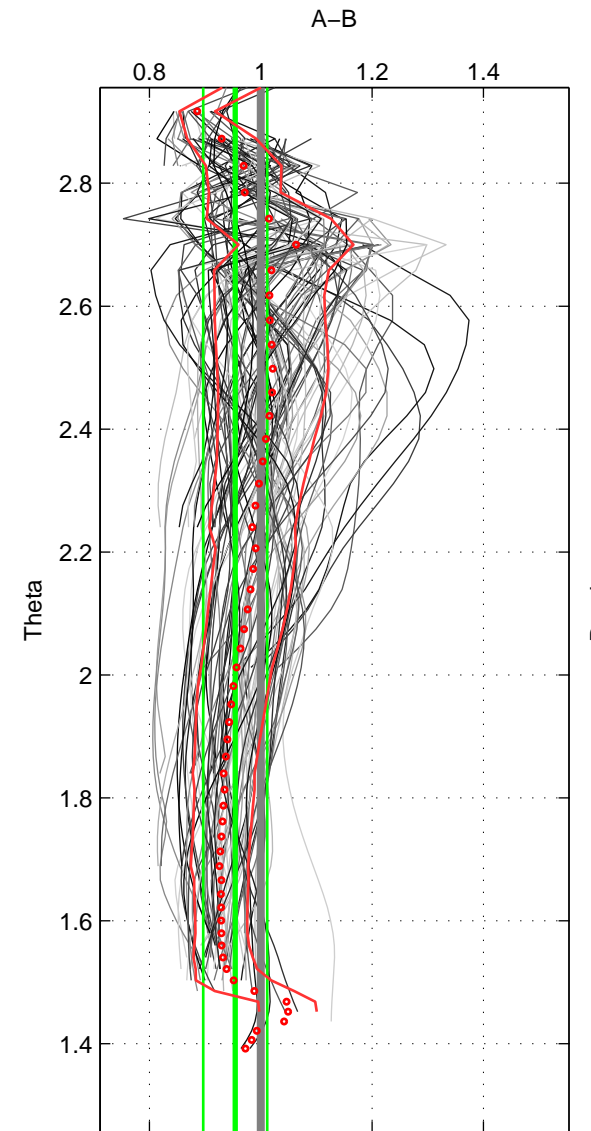

Cruise A (red). Date: Jul 1997 Cruisename: 154-06MT19970707  
 Cruise B (blue). Date: Jun 1993 Cruisename: 181-18HU19930617

\*\*\* "Favourite" values are means of spaces 2 3.

	Offset	O.StDev	Ratio	R.Stdev	Rating
SIGMA:	-0.175	0.486	0.981	0.048	4
THETA:	-0.504	0.644	0.954	0.057	5
DEPTH:	-0.587	0.515	0.948	0.045	5
FAV. :	-0.546	0.579	0.951	0.051	5

Profiles of A: 16  
 Profiles of B: 17  
 Diff profs : 100  
 WMoffset (A-B): -0.17453  
 WMoffset stdev: 0.48572  
 WMratio (A/B): 0.98139  
 WMratio stdev: 0.048078

Quality (1-5): 4

Profiles of A: 16  
 Profiles of B: 17  
 Diff profs : 100  
 WMoffset (A-B): -0.50411  
 WMoffset stdev: 0.64366  
 WMratio (A/B): 0.95399  
 WMratio stdev: 0.057412

Quality (1-5): 5

Profiles of A: 16  
 Profiles of B: 17  
 Diff profs : 100  
 WMoffset (A-B): -0.58746  
 WMoffset stdev: 0.51452  
 WMratio (A/B): 0.9482  
 WMratio stdev: 0.044654

Quality (1-5): 5