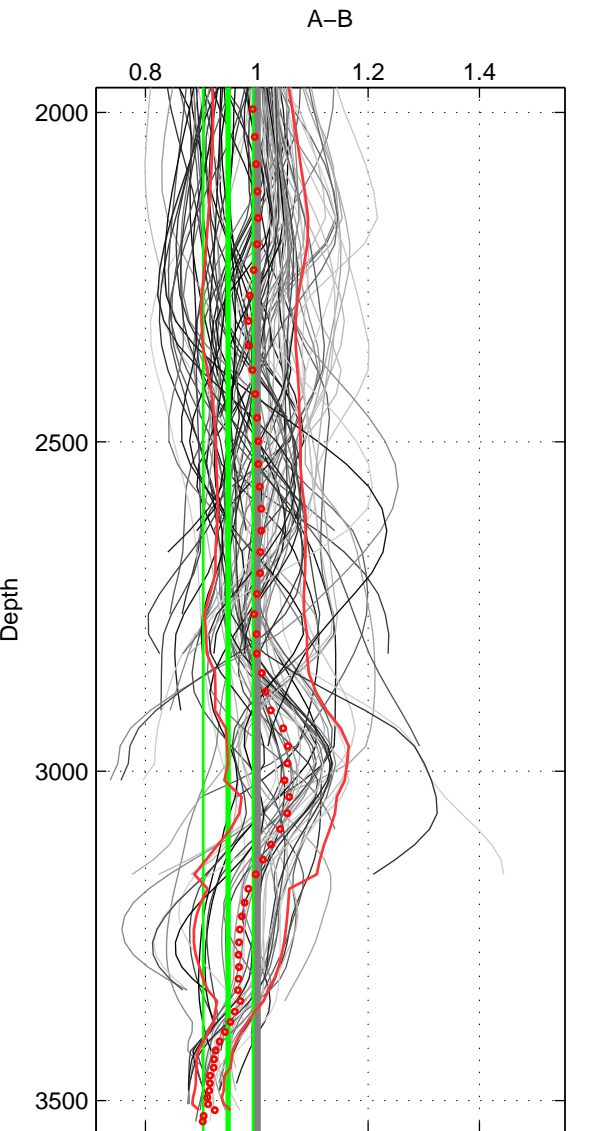

Cruise A (red). Date: Jul 1997 Cruisename: 154-06MT19970707  
 Cruise B (blue). Date: Jun 1993 Cruisename: 181-18HU19930617

\*\*\* "Favourite" values are means of spaces 2 3.

	Offset	O.StDev	Ratio	R.Stdev	Rating
SIGMA:	-0.175	0.486	0.981	0.048	4
THETA:	-0.504	0.644	0.954	0.057	5
DEPTH:	-0.587	0.515	0.948	0.045	5
FAV. :	-0.546	0.579	0.951	0.051	5

Profiles of A: 16  
 Profiles of B: 17  
 Diff profs : 100  
 WMoffset (A-B): -0.17453  
 WMoffset stdev: 0.48572  
 WMratio (A/B): 0.98139  
 WMratio stdev: 0.048078

Quality (1-5): 4

Profiles of A: 16  
 Profiles of B: 17  
 Diff profs : 100  
 WMoffset (A-B): -0.50411  
 WMoffset stdev: 0.64366  
 WMratio (A/B): 0.95399  
 WMratio stdev: 0.057412

Quality (1-5): 5

Profiles of A: 16  
 Profiles of B: 17  
 Diff profs : 100  
 WMoffset (A-B): -0.58746  
 WMoffset stdev: 0.51452  
 WMratio (A/B): 0.9482  
 WMratio stdev: 0.044654

Quality (1-5): 5