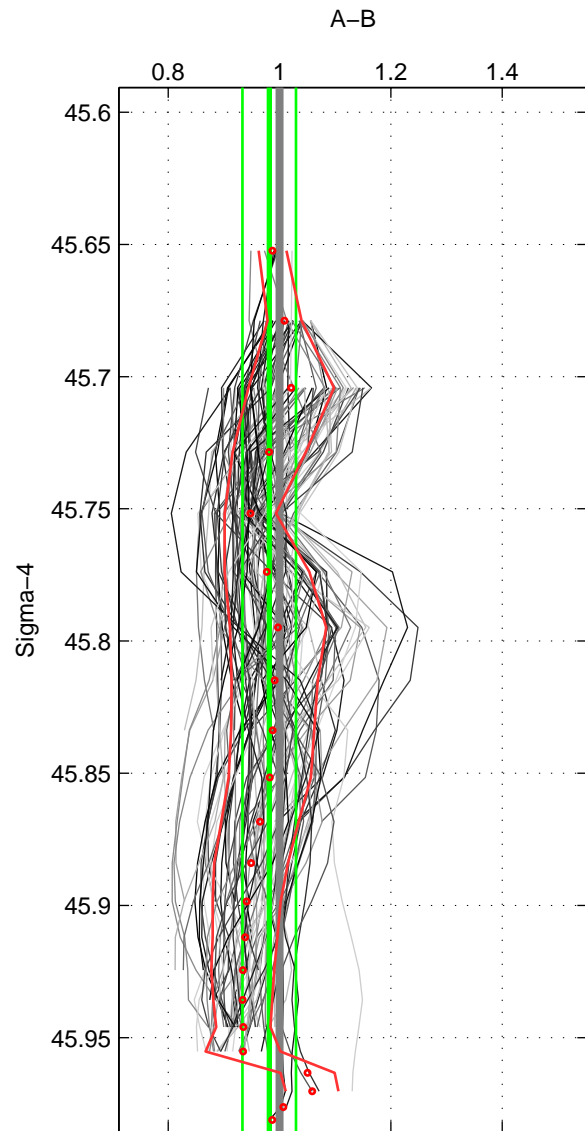

Cruise A (red). Date: Jul 1997 Cruisename: 154-06MT19970707  
 Cruise B (blue). Date: Jun 1993 Cruisename: 181-18HU19930617

\*\*\* "Favourite" values are means of spaces 2 3.

	Offset	O.StDev	Ratio	R.Stdev	Rating
SIGMA:	-0.175	0.486	0.981	0.048	4
THETA:	-0.504	0.644	0.954	0.057	5
DEPTH:	-0.587	0.515	0.948	0.045	5
FAV. :	-0.546	0.579	0.951	0.051	5

Profiles of A: 16  
 Profiles of B: 17  
 Diff profs : 100  
 WMoffset (A-B): -0.17453  
 WMoffset stdev: 0.48572  
 WMratio (A/B): 0.98139  
 WMratio stdev: 0.048078

Quality (1-5): 4

Profiles of A: 16  
 Profiles of B: 17  
 Diff profs : 100  
 WMoffset (A-B): -0.50411  
 WMoffset stdev: 0.64366  
 WMratio (A/B): 0.95399  
 WMratio stdev: 0.057412

Quality (1-5): 5

Profiles of A: 16  
 Profiles of B: 17  
 Diff profs : 100  
 WMoffset (A-B): -0.58746  
 WMoffset stdev: 0.51452  
 WMratio (A/B): 0.9482  
 WMratio stdev: 0.044654

Quality (1-5): 5