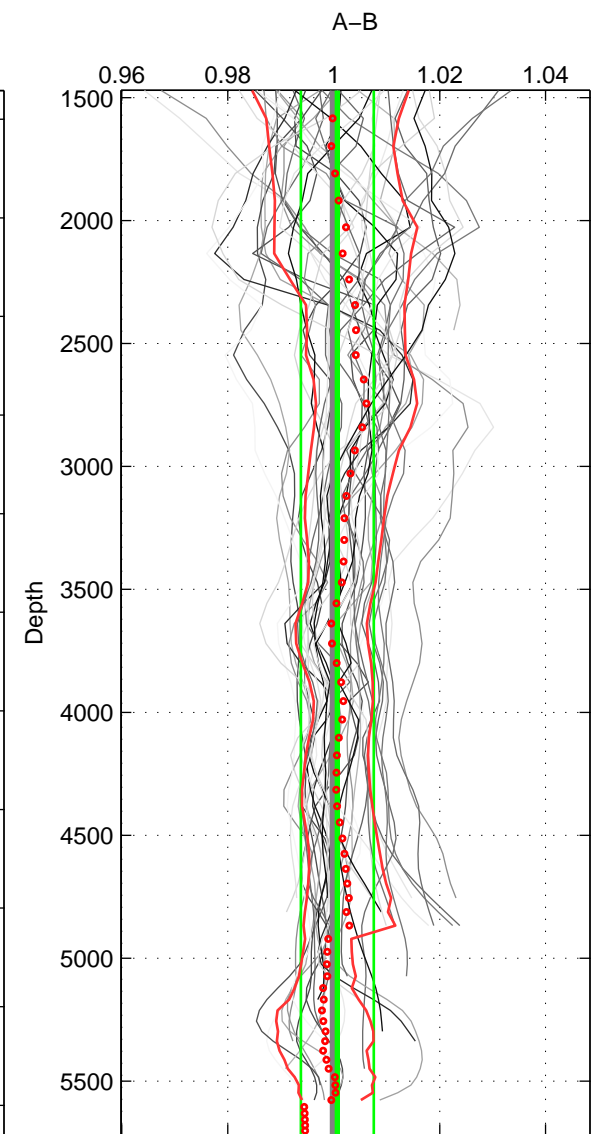

Cruise A (red). Date: Oct 2008 Cruisename: 615-49NZ20081011

Cruise B (blue). Date: Jul 2011 Cruisename: 626-49RY20110515

\*\*\* "Favourite" values are means of spaces 1 2 3.

	Offset	O.StDev	Ratio	R.Stdev	Rating
SIGMA:	0.106	0.944	1.001	0.006	5
THETA:	0.032	0.987	1.000	0.007	5
DEPTH:	0.092	1.019	1.001	0.007	5
FAV.:	0.077	0.983	1.001	0.007	5

Profiles of A: 8  
 Profiles of B: 16  
 Diff profs : 37  
 WMoffset (A-B): 0.10595  
 WMoffset stdev: 0.94441  
 WMratio (A/B): 1.0007  
 WMratio stdev: 0.0063131

Quality (1-5): 5

Profiles of A: 8  
 Profiles of B: 16  
 Diff profs : 37  
 WMoffset (A-B): 0.032015  
 WMoffset stdev: 0.98651  
 WMratio (A/B): 1.0003  
 WMratio stdev: 0.0065738

Quality (1-5): 5

Profiles of A: 8  
 Profiles of B: 16  
 Diff profs : 37  
 WMoffset (A-B): 0.092245  
 WMoffset stdev: 1.019  
 WMratio (A/B): 1.0007  
 WMratio stdev: 0.0068726

Quality (1-5): 5