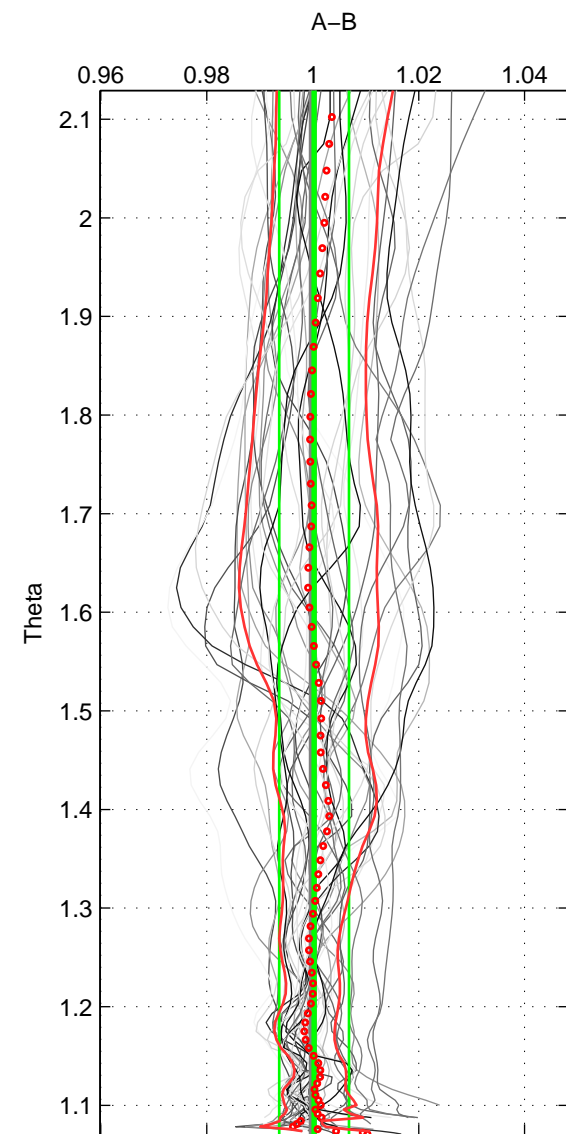

Cruise A (red). Date: Oct 2008 Cruisename: 615-49NZ20081011

Cruise B (blue). Date: Jul 2011 Cruisename: 626-49RY20110515

\*\*\* "Favourite" values are means of spaces 1 2 3.

	Offset	O.StDev	Ratio	R.Stdev	Rating
SIGMA:	0.106	0.944	1.001	0.006	5
THETA:	0.032	0.987	1.000	0.007	5
DEPTH:	0.092	1.019	1.001	0.007	5
FAV.:	0.077	0.983	1.001	0.007	5

Profiles of A: 8  
 Profiles of B: 16  
 Diff profs : 37  
 WMoffset (A-B): 0.10595  
 WMoffset stdev: 0.94441  
 WMratio (A/B): 1.0007  
 WMratio stdev: 0.0063131

Quality (1-5): 5

Profiles of A: 8  
 Profiles of B: 16  
 Diff profs : 37  
 WMoffset (A-B): 0.032015  
 WMoffset stdev: 0.98651  
 WMratio (A/B): 1.0003  
 WMratio stdev: 0.0065738

Quality (1-5): 5

Profiles of A: 8  
 Profiles of B: 16  
 Diff profs : 37  
 WMoffset (A-B): 0.092245  
 WMoffset stdev: 1.019  
 WMratio (A/B): 1.0007  
 WMratio stdev: 0.0068726

Quality (1-5): 5