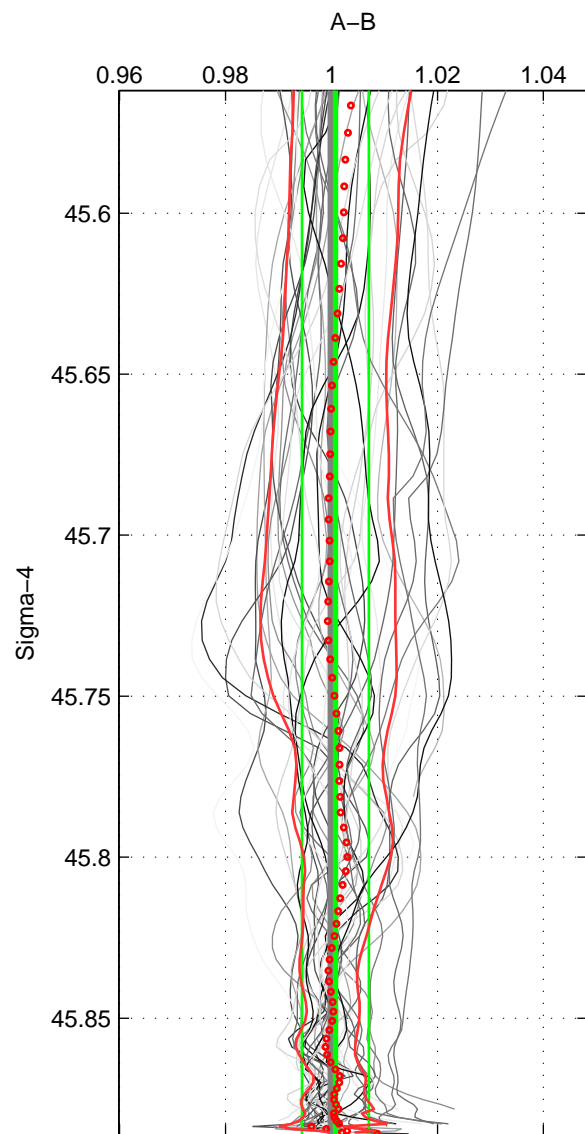

Cruise A (red). Date: Oct 2008 Cruisename: 615-49NZ20081011

Cruise B (blue). Date: Jul 2011 Cruisename: 626-49RY20110515

\*\*\* "Favourite" values are means of spaces 1 2 3.

	Offset	O.StDev	Ratio	R.Stdev	Rating
SIGMA:	0.106	0.944	1.001	0.006	5
THETA:	0.032	0.987	1.000	0.007	5
DEPTH:	0.092	1.019	1.001	0.007	5
FAV.:	0.077	0.983	1.001	0.007	5

Profiles of A: 8  
 Profiles of B: 16  
 Diff profs : 37  
 WMoffset (A-B): 0.10595  
 WMoffset stdev: 0.94441  
 WMratio (A/B): 1.0007  
 WMratio stdev: 0.0063131

Quality (1-5): 5

Profiles of A: 8  
 Profiles of B: 16  
 Diff profs : 37  
 WMoffset (A-B): 0.032015  
 WMoffset stdev: 0.98651  
 WMratio (A/B): 1.0003  
 WMratio stdev: 0.0065738

Quality (1-5): 5

Profiles of A: 8  
 Profiles of B: 16  
 Diff profs : 37  
 WMoffset (A-B): 0.092245  
 WMoffset stdev: 1.019  
 WMratio (A/B): 1.0007  
 WMratio stdev: 0.0068726

Quality (1-5): 5