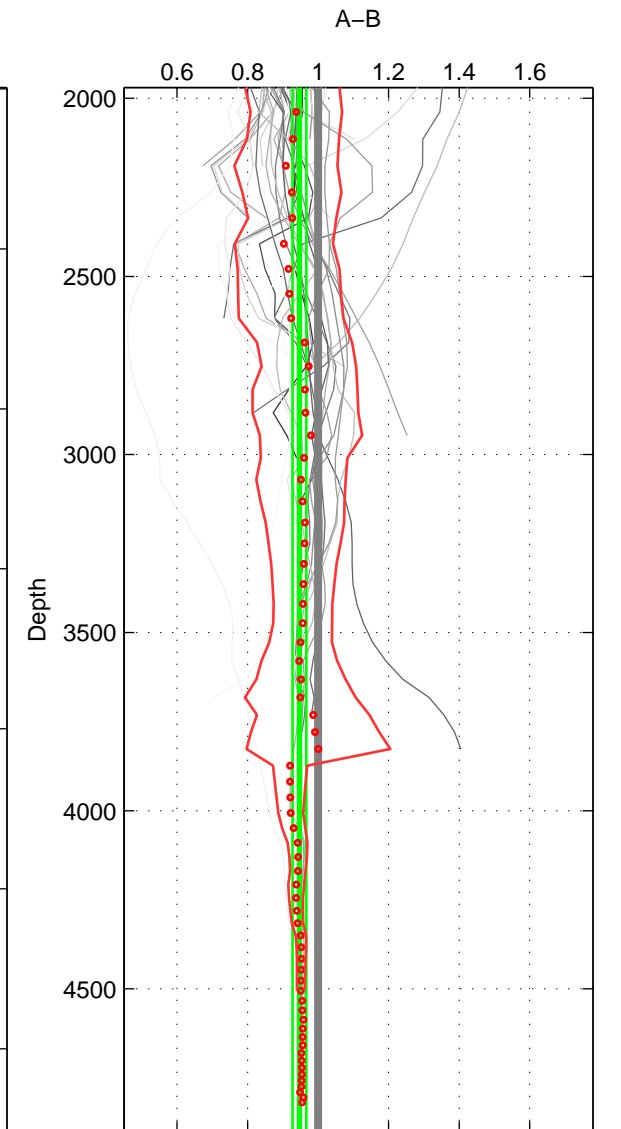

Cruise A (red). Date: Jul 2001 Cruisename: 161-06MT20010717

Cruise B (blue). Date: Jul 1981 Cruisename: 220-316N19810401

*** "Favourite" values are those of space 3.

	Offset	O.StDev	Ratio	R.Stdev	Rating
SIGMA:	-1.980	1.468	0.932	0.033	4
THETA:	-2.349	1.062	0.939	0.020	4
DEPTH:	-2.176	0.948	0.947	0.019	5
FAV. :	-2.176	0.948	0.947	0.019	5

Profiles of A: 23
 Profiles of B: 12
 Diff profs : 42
 WMoffset (A-B): -1.9802
 WMoffset stdev: 1.468
 WMratio (A/B): 0.93203
 WMratio stdev: 0.032645

Quality (1-5): 4

Profiles of A: 23
 Profiles of B: 12
 Diff profs : 42
 WMoffset (A-B): -2.3491
 WMoffset stdev: 1.0625
 WMratio (A/B): 0.93853
 WMratio stdev: 0.020035

Quality (1-5): 4

Profiles of A: 23
 Profiles of B: 12
 Diff profs : 42
 WMoffset (A-B): -2.1758
 WMoffset stdev: 0.94835
 WMratio (A/B): 0.94708
 WMratio stdev: 0.019386

Quality (1-5): 5