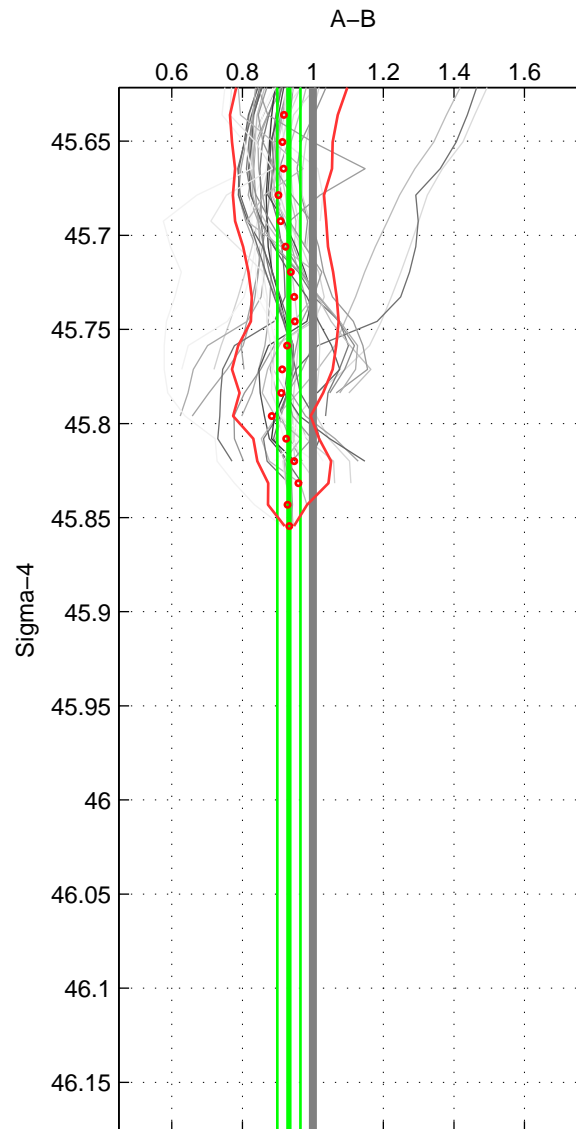

Cruise A (red). Date: Jul 2001 Cruisename: 161-06MT20010717

Cruise B (blue). Date: Jul 1981 Cruisename: 220-316N19810401

*** "Favourite" values are those of space 3.

	Offset	O.StDev	Ratio	R.Stdev	Rating
SIGMA:	-1.980	1.468	0.932	0.033	4
THETA:	-2.349	1.062	0.939	0.020	4
DEPTH:	-2.176	0.948	0.947	0.019	5
FAV. :	-2.176	0.948	0.947	0.019	5

Profiles of A: 23
 Profiles of B: 12
 Diff profs : 42
 WMoffset (A-B): -1.9802
 WMoffset stdev: 1.468
 WMratio (A/B): 0.93203
 WMratio stdev: 0.032645

Quality (1-5): 4

Profiles of A: 23
 Profiles of B: 12
 Diff profs : 42
 WMoffset (A-B): -2.3491
 WMoffset stdev: 1.0625
 WMratio (A/B): 0.93853
 WMratio stdev: 0.020035

Quality (1-5): 4

Profiles of A: 23
 Profiles of B: 12
 Diff profs : 42
 WMoffset (A-B): -2.1758
 WMoffset stdev: 0.94835
 WMratio (A/B): 0.94708
 WMratio stdev: 0.019386

Quality (1-5): 5