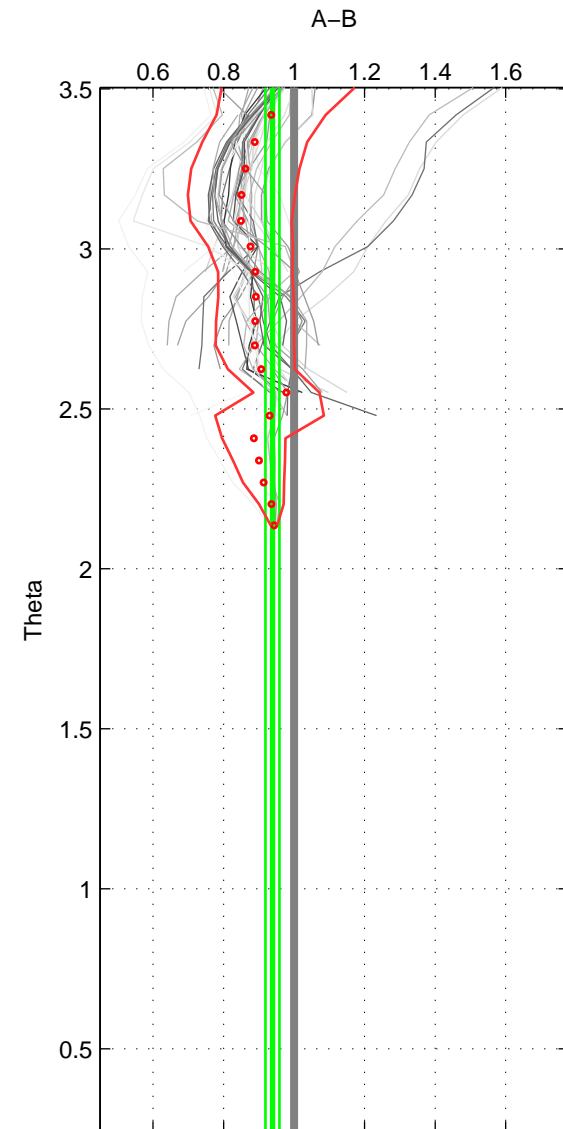

Cruise A (red). Date: Jul 2001 Cruisename: 161-06MT20010717

Cruise B (blue). Date: Jul 1981 Cruisename: 220-316N19810401

*** "Favourite" values are those of space 3.

	Offset	O.StDev	Ratio	R.Stdev	Rating
SIGMA:	-1.980	1.468	0.932	0.033	4
THETA:	-2.349	1.062	0.939	0.020	4
DEPTH:	-2.176	0.948	0.947	0.019	5
FAV. :	-2.176	0.948	0.947	0.019	5

Profiles of A: 23
 Profiles of B: 12
 Diff profs : 42
 WMoffset (A-B): -1.9802
 WMoffset stdev: 1.468
 WMratio (A/B): 0.93203
 WMratio stdev: 0.032645

Quality (1-5): 4

Profiles of A: 23
 Profiles of B: 12
 Diff profs : 42
 WMoffset (A-B): -2.3491
 WMoffset stdev: 1.0625
 WMratio (A/B): 0.93853
 WMratio stdev: 0.020035

Quality (1-5): 4

Profiles of A: 23
 Profiles of B: 12
 Diff profs : 42
 WMoffset (A-B): -2.1758
 WMoffset stdev: 0.94835
 WMratio (A/B): 0.94708
 WMratio stdev: 0.019386

Quality (1-5): 5