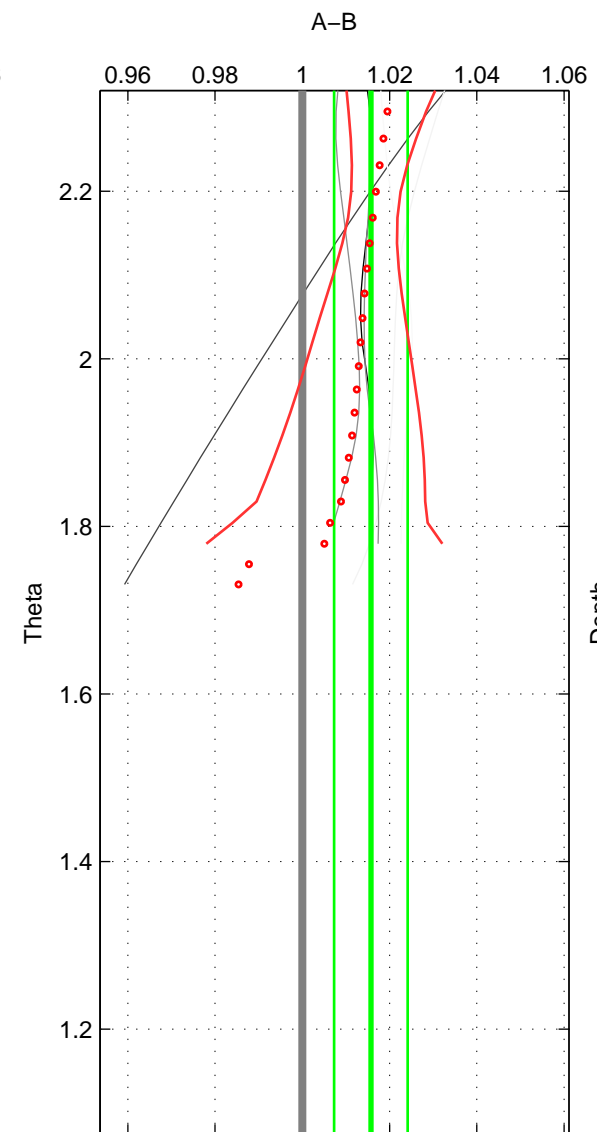

Cruise A (red). Date: Jun 2001 Cruisename: 591-49NZ20010604

Cruise B (blue). Date: Jun 2003 Cruisename: 700-49UP20030620

\*\*\* "Favourite" values are means of spaces 1 2.

	Offset	O.StDev	Ratio	R.Stdev	Rating
SIGMA:	2.739	0.893	1.017	0.005	4
THETA:	2.471	1.320	1.016	0.008	4
DEPTH:	2.538	0.130	1.016	0.001	3
FAV.:	2.605	1.107	1.016	0.007	4

Profiles of A: 7  
 Profiles of B: 5  
 Diff profs: 5  
 WMoffset (A-B): 2.7388  
 WMoffset stdev: 0.89323  
 WMratio (A/B): 1.0172  
 WMratio stdev: 0.0054872

Quality (1-5): 4

Profiles of A: 7  
 Profiles of B: 5  
 Diff profs: 6  
 WMoffset (A-B): 2.4714  
 WMoffset stdev: 1.3202  
 WMratio (A/B): 1.0157  
 WMratio stdev: 0.0084119

Quality (1-5): 4

Profiles of A: 7  
 Profiles of B: 5  
 Diff profs: 5  
 WMoffset (A-B): 2.5384  
 WMoffset stdev: 0.13005  
 WMratio (A/B): 1.0159  
 WMratio stdev: 0.00089706

Quality (1-5): 3

Please note that statistics are bad.