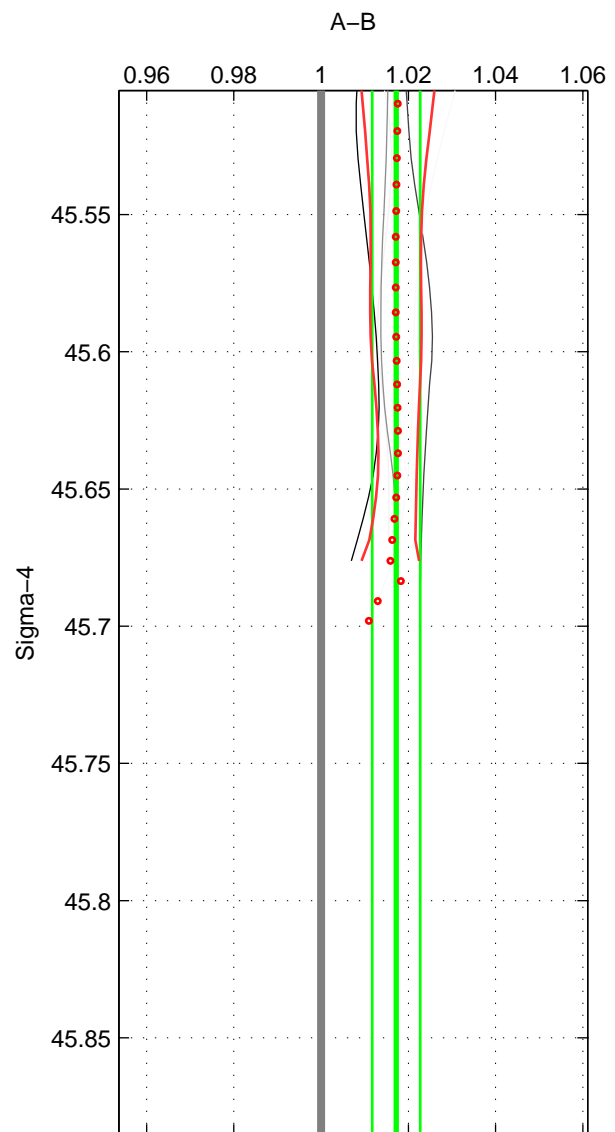

Cruise A (red). Date: Jun 2001 Cruisename: 591-49NZ20010604

Cruise B (blue). Date: Jun 2003 Cruisename: 700-49UP20030620

\*\*\* "Favourite" values are means of spaces 1 2.

	Offset	O.StDev	Ratio	R.Stdev	Rating
SIGMA:	2.739	0.893	1.017	0.005	4
THETA:	2.471	1.320	1.016	0.008	4
DEPTH:	2.538	0.130	1.016	0.001	3
FAV.:	2.605	1.107	1.016	0.007	4

Profiles of A: 7  
 Profiles of B: 5  
 Diff profs: 5  
 WMoffset (A-B): 2.7388  
 WMoffset stdev: 0.89323  
 WMratio (A/B): 1.0172  
 WMratio stdev: 0.0054872

Quality (1-5): 4

Profiles of A: 7  
 Profiles of B: 5  
 Diff profs: 6  
 WMoffset (A-B): 2.4714  
 WMoffset stdev: 1.3202  
 WMratio (A/B): 1.0157  
 WMratio stdev: 0.0084119

Quality (1-5): 4

Profiles of A: 7  
 Profiles of B: 5  
 Diff profs: 5  
 WMoffset (A-B): 2.5384  
 WMoffset stdev: 0.13005  
 WMratio (A/B): 1.0159  
 WMratio stdev: 0.00089706

Quality (1-5): 3

Please note that statistics are bad.