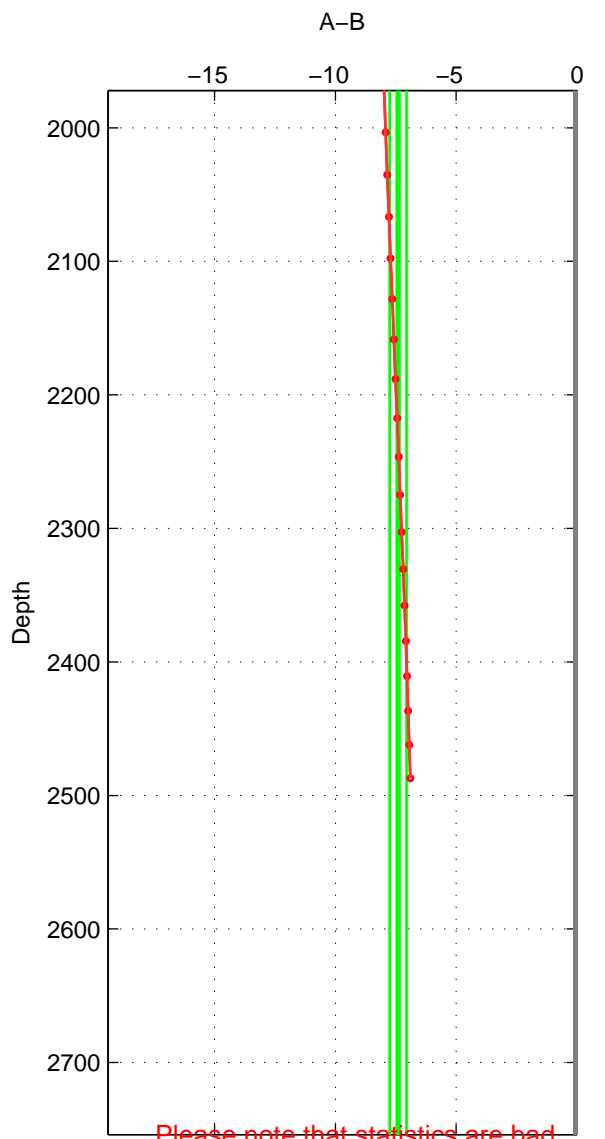

Cruise A (red). Date: Jul 1992 Cruisename: 7-06MT19920701

Cruise B (blue). Date: Jun 2001 Cruisename: 79-58AA20010527

*** "Favourite" values are means of spaces 1 2 3.

	Offset	O.StDev	Ratio	R.Stdev	Rating
SIGMA:	-8.918	0.919	0.996	0.000	1
THETA:	-9.806	1.912	0.995	0.001	1
DEPTH:	-7.403	0.348	0.997	0.000	1
FAV.:	-8.709	1.060	0.996	0.000	1

Please note that statistics are bad.

Profiles of A: 3
 Profiles of B: 2
 Diff profs : 2
 WMoffset (A-B): -8.9177
 WMoffset stdev: 0.91903
 WMratio (A/B): 0.99587
 WMratio stdev: 0.00042363

Quality (1-5): 1

Please note that statistics are bad.

Profiles of A: 3
 Profiles of B: 2
 Diff profs : 2
 WMoffset (A-B): -9.8057
 WMoffset stdev: 1.912
 WMratio (A/B): 0.99546
 WMratio stdev: 0.00088172

Quality (1-5): 1

Please note that statistics are bad.

Profiles of A: 2
 Profiles of B: 2
 Diff profs : 1
 WMoffset (A-B): -7.4033
 WMoffset stdev: 0.34796
 WMratio (A/B): 0.99657
 WMratio stdev: 0.00016179

Quality (1-5): 1