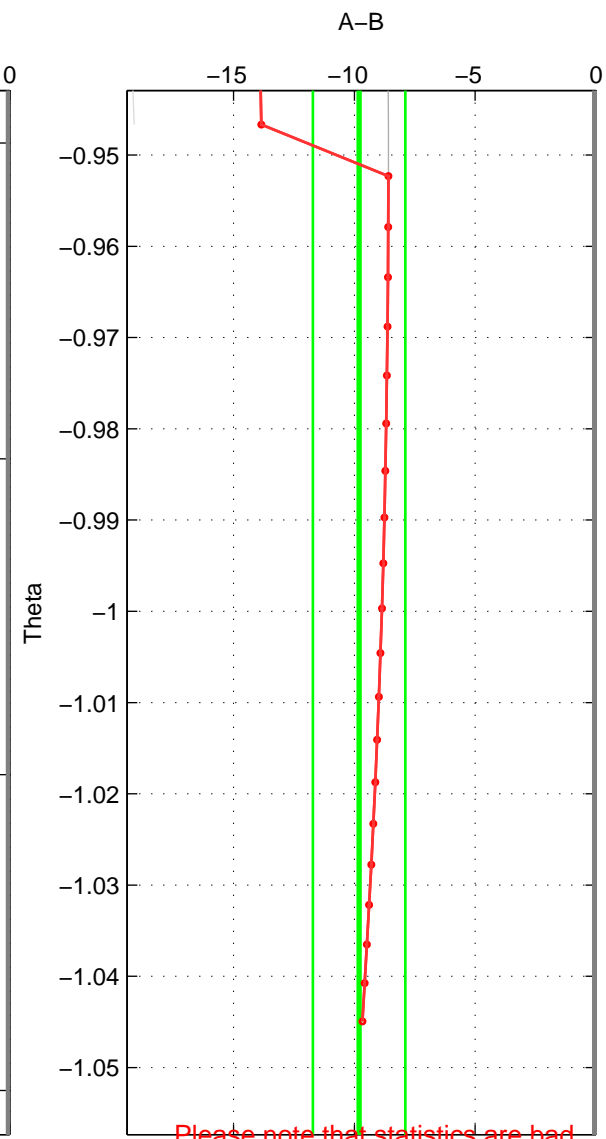

Cruise A (red). Date: Jul 1992 Cruisename: 7-06MT19920701

Cruise B (blue). Date: Jun 2001 Cruisename: 79-58AA20010527

*** "Favourite" values are means of spaces 1 2 3.

	Offset	O.StDev	Ratio	R.Stdev	Rating
SIGMA:	-8.918	0.919	0.996	0.000	1
THETA:	-9.806	1.912	0.995	0.001	1
DEPTH:	-7.403	0.348	0.997	0.000	1
FAV.:	-8.709	1.060	0.996	0.000	1

Please note that statistics are bad.

Profiles of A: 3
 Profiles of B: 2
 Diff profs : 2
 WMoffset (A-B): -8.9177
 WMoffset stdev: 0.91903
 WMratio (A/B): 0.99587
 WMratio stdev: 0.00042363

Quality (1-5): 1

Please note that statistics are bad.

Profiles of A: 3
 Profiles of B: 2
 Diff profs : 2
 WMoffset (A-B): -9.8057
 WMoffset stdev: 1.912
 WMratio (A/B): 0.99546
 WMratio stdev: 0.00088172

Quality (1-5): 1

Please note that statistics are bad.

Profiles of A: 2
 Profiles of B: 2
 Diff profs : 1
 WMoffset (A-B): -7.4033
 WMoffset stdev: 0.34796
 WMratio (A/B): 0.99657
 WMratio stdev: 0.00016179

Quality (1-5): 1