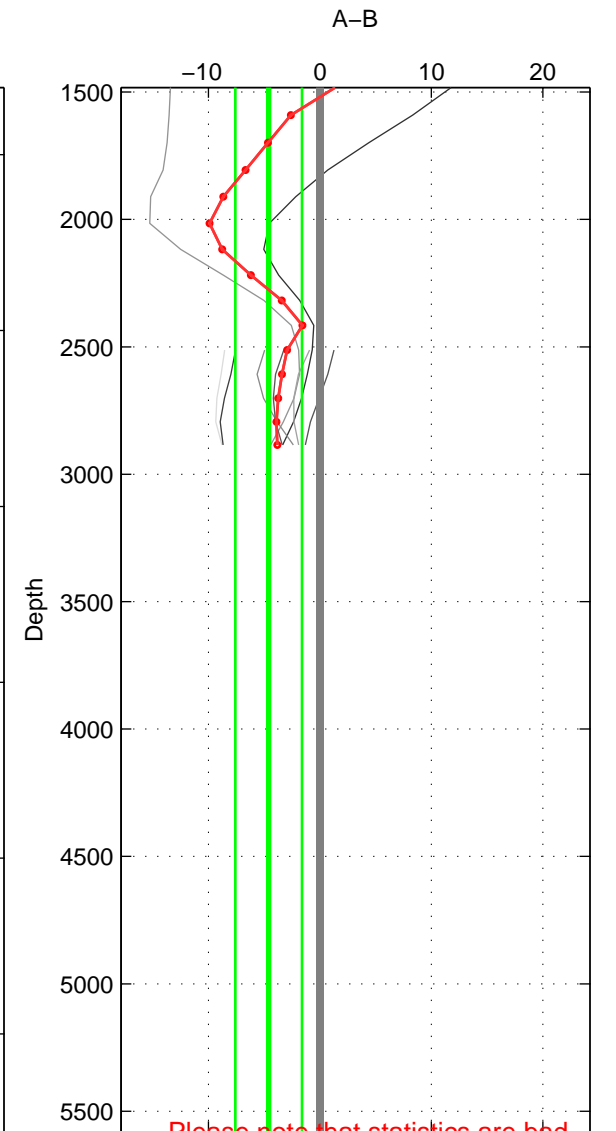

Cruise A (red). Date: Sep 2001 Cruisename: 556-49HG20010813  
 Cruise B (blue). Date: Aug 1998 Cruisename: 567-49HO19980718

\*\*\* "Favourite" values are those of space 2.

	Offset	O.StDev	Ratio	R.Stdev	Rating
SIGMA:	-3.528	2.655	0.999	0.001	4
THETA:	-1.931	3.688	0.999	0.002	5
DEPTH:	-4.588	2.993	0.998	0.001	3
FAV. :	-1.931	3.688	0.999	0.002	5

Profiles of A: 5  
 Profiles of B: 6  
 Diff profs : 9  
 WMoffset (A-B): -3.5277  
 WMoffset stdev: 2.6553  
 WMratio (A/B): 0.9985  
 WMratio stdev: 0.0011299

Quality (1-5): 4

Profiles of A: 5  
 Profiles of B: 6  
 Diff profs : 9  
 WMoffset (A-B): -1.9309  
 WMoffset stdev: 3.688  
 WMratio (A/B): 0.99919  
 WMratio stdev: 0.0015664

Quality (1-5): 5

Profiles of A: 5  
 Profiles of B: 6  
 Diff profs : 9  
 WMoffset (A-B): -4.5882  
 WMoffset stdev: 2.993  
 WMratio (A/B): 0.99807  
 WMratio stdev: 0.0012558

Quality (1-5): 3

Please note that statistics are bad.