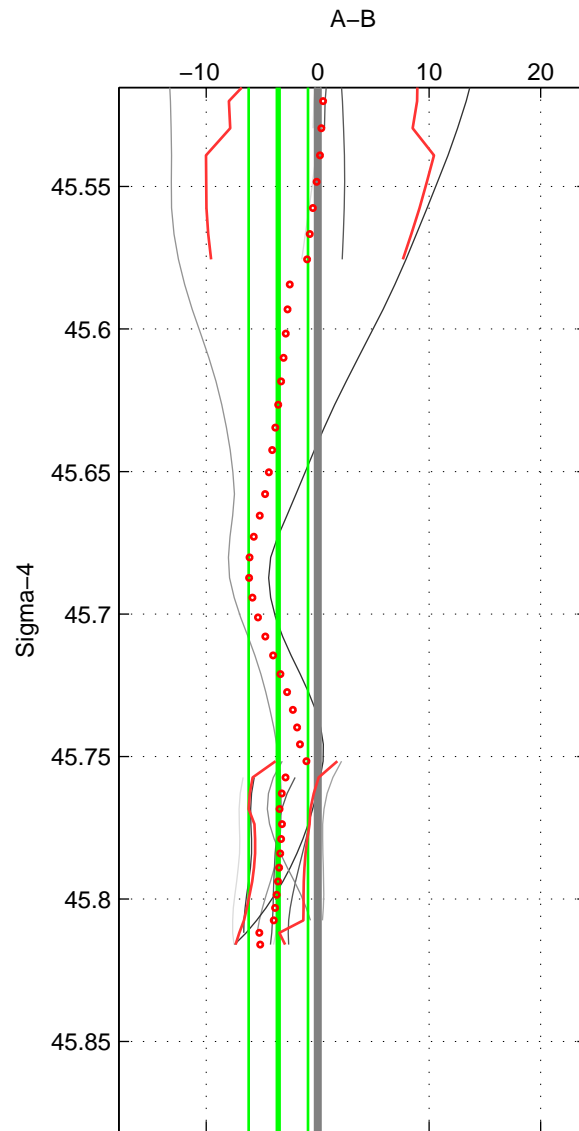

Cruise A (red). Date: Sep 2001 Cruisename: 556-49HG20010813  
 Cruise B (blue). Date: Aug 1998 Cruisename: 567-49HO19980718

\*\*\* "Favourite" values are those of space 2.

	Offset	O.StDev	Ratio	R.Stdev	Rating
SIGMA:	-3.528	2.655	0.999	0.001	4
THETA:	-1.931	3.688	0.999	0.002	5
DEPTH:	-4.588	2.993	0.998	0.001	3
FAV. :	-1.931	3.688	0.999	0.002	5

Profiles of A: 5  
 Profiles of B: 6  
 Diff profs : 9  
 WMoffset (A-B): -3.5277  
 WMoffset stdev: 2.6553  
 WMratio (A/B): 0.9985  
 WMratio stdev: 0.0011299

Quality (1-5): 4

Profiles of A: 5  
 Profiles of B: 6  
 Diff profs : 9  
 WMoffset (A-B): -1.9309  
 WMoffset stdev: 3.688  
 WMratio (A/B): 0.99919  
 WMratio stdev: 0.0015664

Quality (1-5): 5

Profiles of A: 5  
 Profiles of B: 6  
 Diff profs : 9  
 WMoffset (A-B): -4.5882  
 WMoffset stdev: 2.993  
 WMratio (A/B): 0.99807  
 WMratio stdev: 0.0012558

Quality (1-5): 3

Please note that statistics are bad.