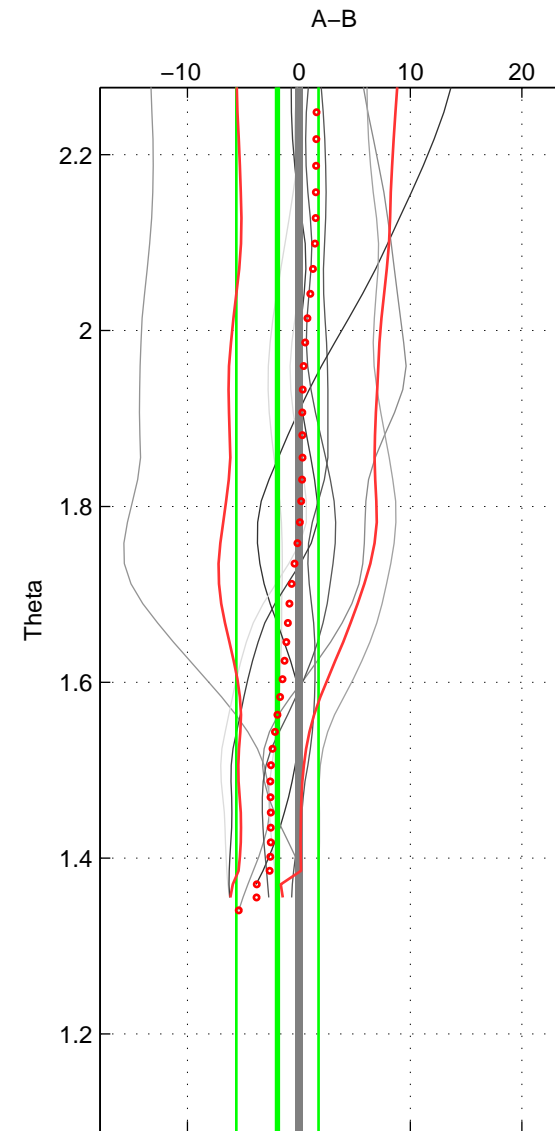

Cruise A (red). Date: Sep 2001 Cruisename: 556-49HG20010813  
 Cruise B (blue). Date: Aug 1998 Cruisename: 567-49HO19980718

\*\*\* "Favourite" values are those of space 2.

	Offset	O.StDev	Ratio	R.Stdev	Rating
SIGMA:	-3.528	2.655	0.999	0.001	4
THETA:	-1.931	3.688	0.999	0.002	5
DEPTH:	-4.588	2.993	0.998	0.001	3
FAV. :	-1.931	3.688	0.999	0.002	5

Profiles of A: 5  
 Profiles of B: 6  
 Diff profs : 9  
 WMoffset (A-B): -3.5277  
 WMoffset stdev: 2.6553  
 WMratio (A/B): 0.9985  
 WMratio stdev: 0.0011299

Quality (1-5): 4

Profiles of A: 5  
 Profiles of B: 6  
 Diff profs : 9  
 WMoffset (A-B): -1.9309  
 WMoffset stdev: 3.688  
 WMratio (A/B): 0.99919  
 WMratio stdev: 0.0015664

Quality (1-5): 5

Profiles of A: 5  
 Profiles of B: 6  
 Diff profs : 9  
 WMoffset (A-B): -4.5882  
 WMoffset stdev: 2.993  
 WMratio (A/B): 0.99807  
 WMratio stdev: 0.0012558

Quality (1-5): 3

Please note that statistics are bad.