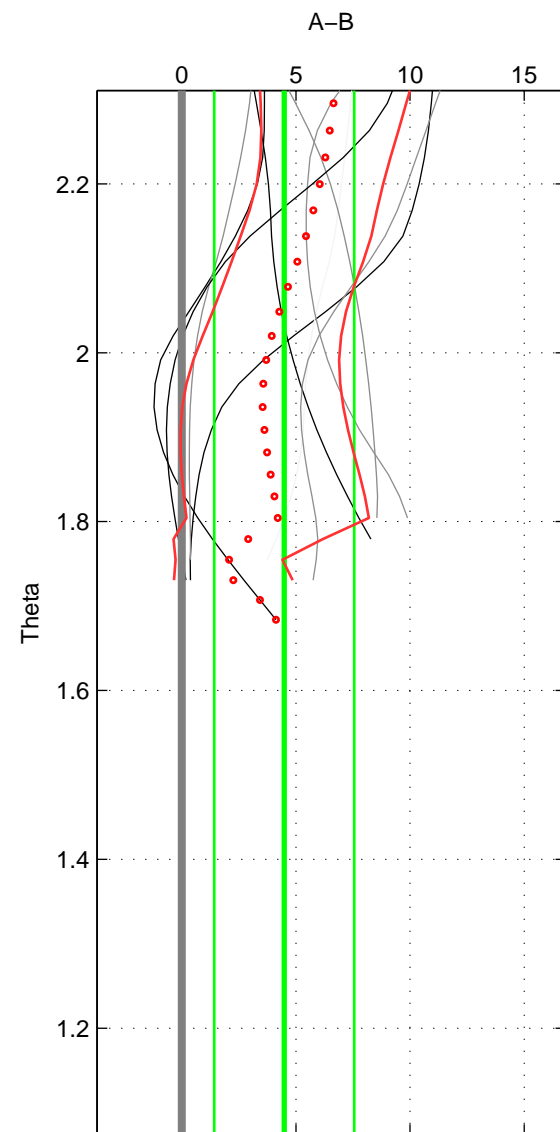

Cruise A (red). Date: Jun 2001 Cruisename: 591-49NZ20010604
 Cruise B (blue). Date: Jun 2004 Cruisename: 703-49UP20040608

*** "Favourite" values are those of space 2.

	Offset	O.StDev	Ratio	R.Stdev	Rating
SIGMA:	3.371	3.057	1.001	0.001	3
THETA:	4.480	3.067	1.002	0.001	4
DEPTH:	2.473	0.638	1.001	0.000	3
FAV. :	4.480	3.067	1.002	0.001	4

Profiles of A: 9
 Profiles of B: 2
 Diff profs : 4
 WMoffset (A-B): 3.3712
 WMoffset stdev: 3.0566
 WMratio (A/B): 1.0014
 WMratio stdev: 0.0012865

Quality (1-5): 3

Profiles of A: 9
 Profiles of B: 6
 Diff profs : 9
 WMoffset (A-B): 4.4801
 WMoffset stdev: 3.0675
 WMratio (A/B): 1.0019
 WMratio stdev: 0.0012919

Quality (1-5): 4

Profiles of A: 9
 Profiles of B: 6
 Diff profs : 9
 WMoffset (A-B): 2.4732
 WMoffset stdev: 0.63757
 WMratio (A/B): 1.001
 WMratio stdev: 0.00026764

Quality (1-5): 3

Please note that statistics are bad.