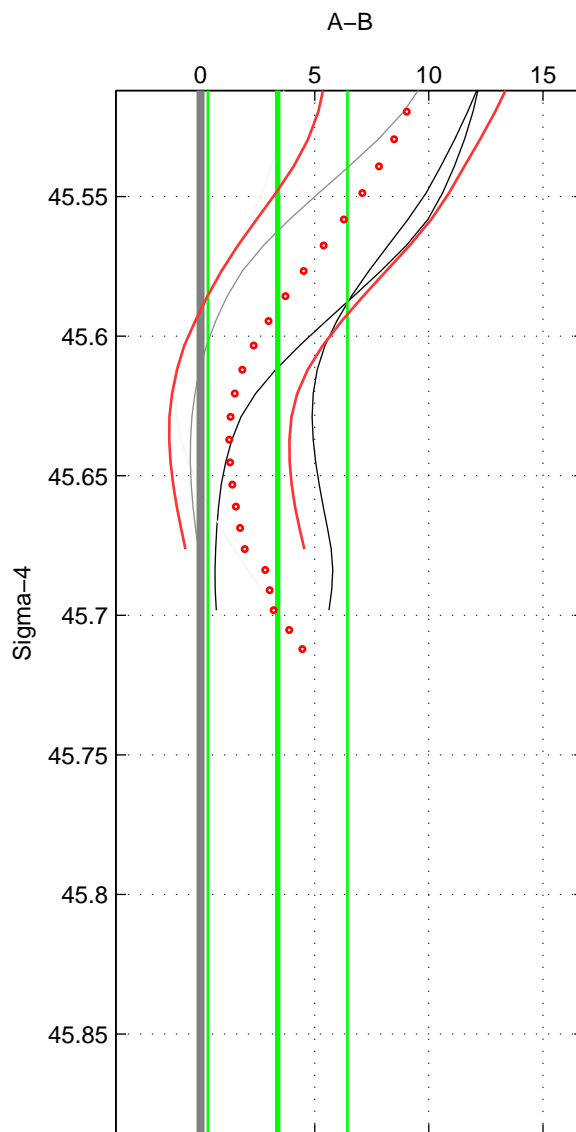

Cruise A (red). Date: Jun 2001 Cruisename: 591-49NZ20010604
 Cruise B (blue). Date: Jun 2004 Cruisename: 703-49UP20040608

*** "Favourite" values are those of space 2.

	Offset	O.StDev	Ratio	R.Stdev	Rating
SIGMA:	3.371	3.057	1.001	0.001	3
THETA:	4.480	3.067	1.002	0.001	4
DEPTH:	2.473	0.638	1.001	0.000	3
FAV. :	4.480	3.067	1.002	0.001	4

Profiles of A: 9
 Profiles of B: 2
 Diff profs : 4
 WMoffset (A-B): 3.3712
 WMoffset stdev: 3.0566
 WMratio (A/B): 1.0014
 WMratio stdev: 0.0012865

Quality (1-5): 3

Profiles of A: 9
 Profiles of B: 6
 Diff profs : 9
 WMoffset (A-B): 4.4801
 WMoffset stdev: 3.0675
 WMratio (A/B): 1.0019
 WMratio stdev: 0.0012919

Quality (1-5): 4

Profiles of A: 9
 Profiles of B: 6
 Diff profs : 9
 WMoffset (A-B): 2.4732
 WMoffset stdev: 0.63757
 WMratio (A/B): 1.001
 WMratio stdev: 0.00026764

Quality (1-5): 3

Please note that statistics are bad.