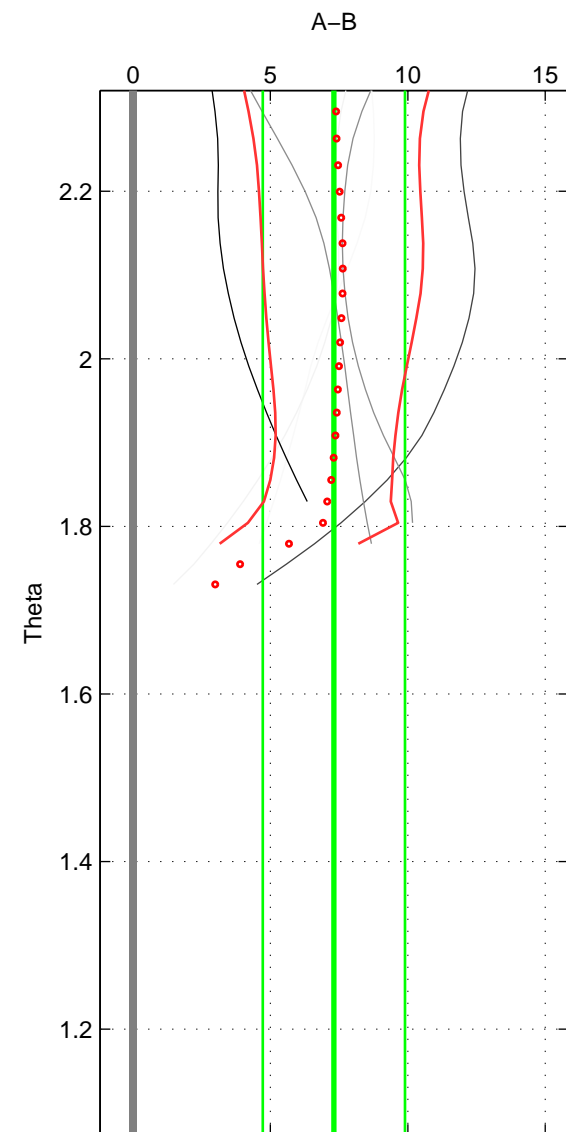

Cruise A (red). Date: Jun 2001 Cruisename: 591-49NZ20010604
 Cruise B (blue). Date: Jun 2003 Cruisename: 700-49UP20030620

*** "Favourite" values are means of spaces 1 2.

	Offset	O.StDev	Ratio	R.Stdev	Rating
SIGMA:	7.317	2.521	1.003	0.001	4
THETA:	7.310	2.588	1.003	0.001	4
DEPTH:	5.642	0.907	1.002	0.000	3
FAV. :	7.313	2.555	1.003	0.001	4

Profiles of A: 7
 Profiles of B: 5
 Diff profs : 6
 WMoffset (A-B): 7.3168
 WMoffset stdev: 2.5212
 WMratio (A/B): 1.0031
 WMratio stdev: 0.0010626

Quality (1-5): 4

Profiles of A: 7
 Profiles of B: 5
 Diff profs : 6
 WMoffset (A-B): 7.3098
 WMoffset stdev: 2.588
 WMratio (A/B): 1.0031
 WMratio stdev: 0.0010906

Quality (1-5): 4

Please note that statistics are bad.

Profiles of A: 7
 Profiles of B: 5
 Diff profs : 6
 WMoffset (A-B): 5.6422
 WMoffset stdev: 0.90688
 WMratio (A/B): 1.0024
 WMratio stdev: 0.00037931