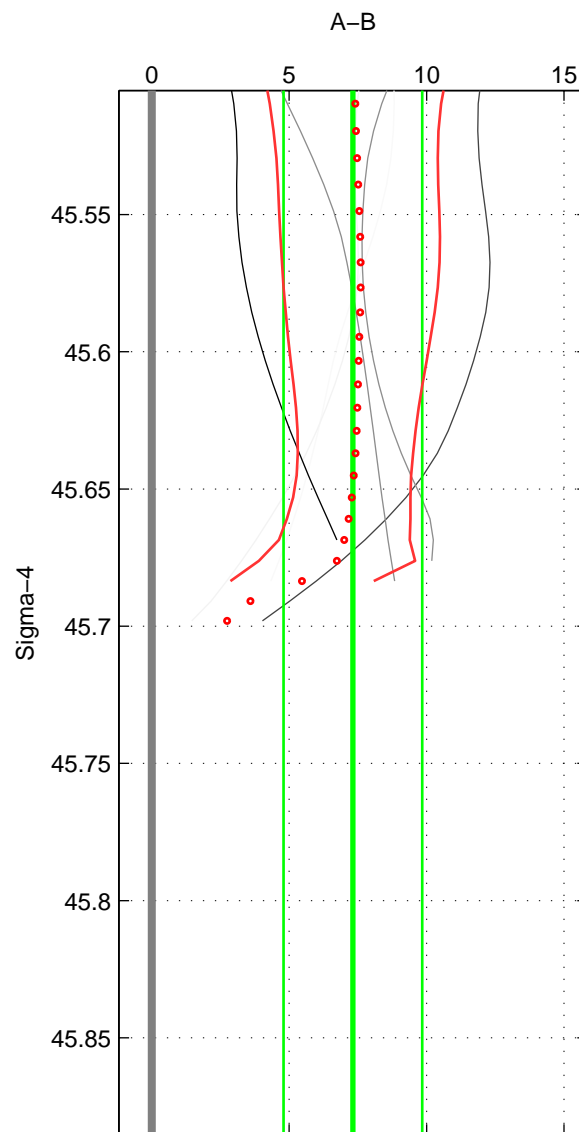

Cruise A (red). Date: Jun 2001 Cruisename: 591-49NZ20010604
 Cruise B (blue). Date: Jun 2003 Cruisename: 700-49UP20030620

*** "Favourite" values are means of spaces 1 2.

	Offset	O.StDev	Ratio	R.Stdev	Rating
SIGMA:	7.317	2.521	1.003	0.001	4
THETA:	7.310	2.588	1.003	0.001	4
DEPTH:	5.642	0.907	1.002	0.000	3
FAV. :	7.313	2.555	1.003	0.001	4

Profiles of A: 7
 Profiles of B: 5
 Diff profs : 6
 WMoffset (A-B): 7.3168
 WMoffset stdev: 2.5212
 WMratio (A/B): 1.0031
 WMratio stdev: 0.0010626

Quality (1-5): 4

Profiles of A: 7
 Profiles of B: 5
 Diff profs : 6
 WMoffset (A-B): 7.3098
 WMoffset stdev: 2.588
 WMratio (A/B): 1.0031
 WMratio stdev: 0.0010906

Quality (1-5): 4

Please note that statistics are bad.

Profiles of A: 7
 Profiles of B: 5
 Diff profs : 6
 WMoffset (A-B): 5.6422
 WMoffset stdev: 0.90688
 WMratio (A/B): 1.0024
 WMratio stdev: 0.00037931